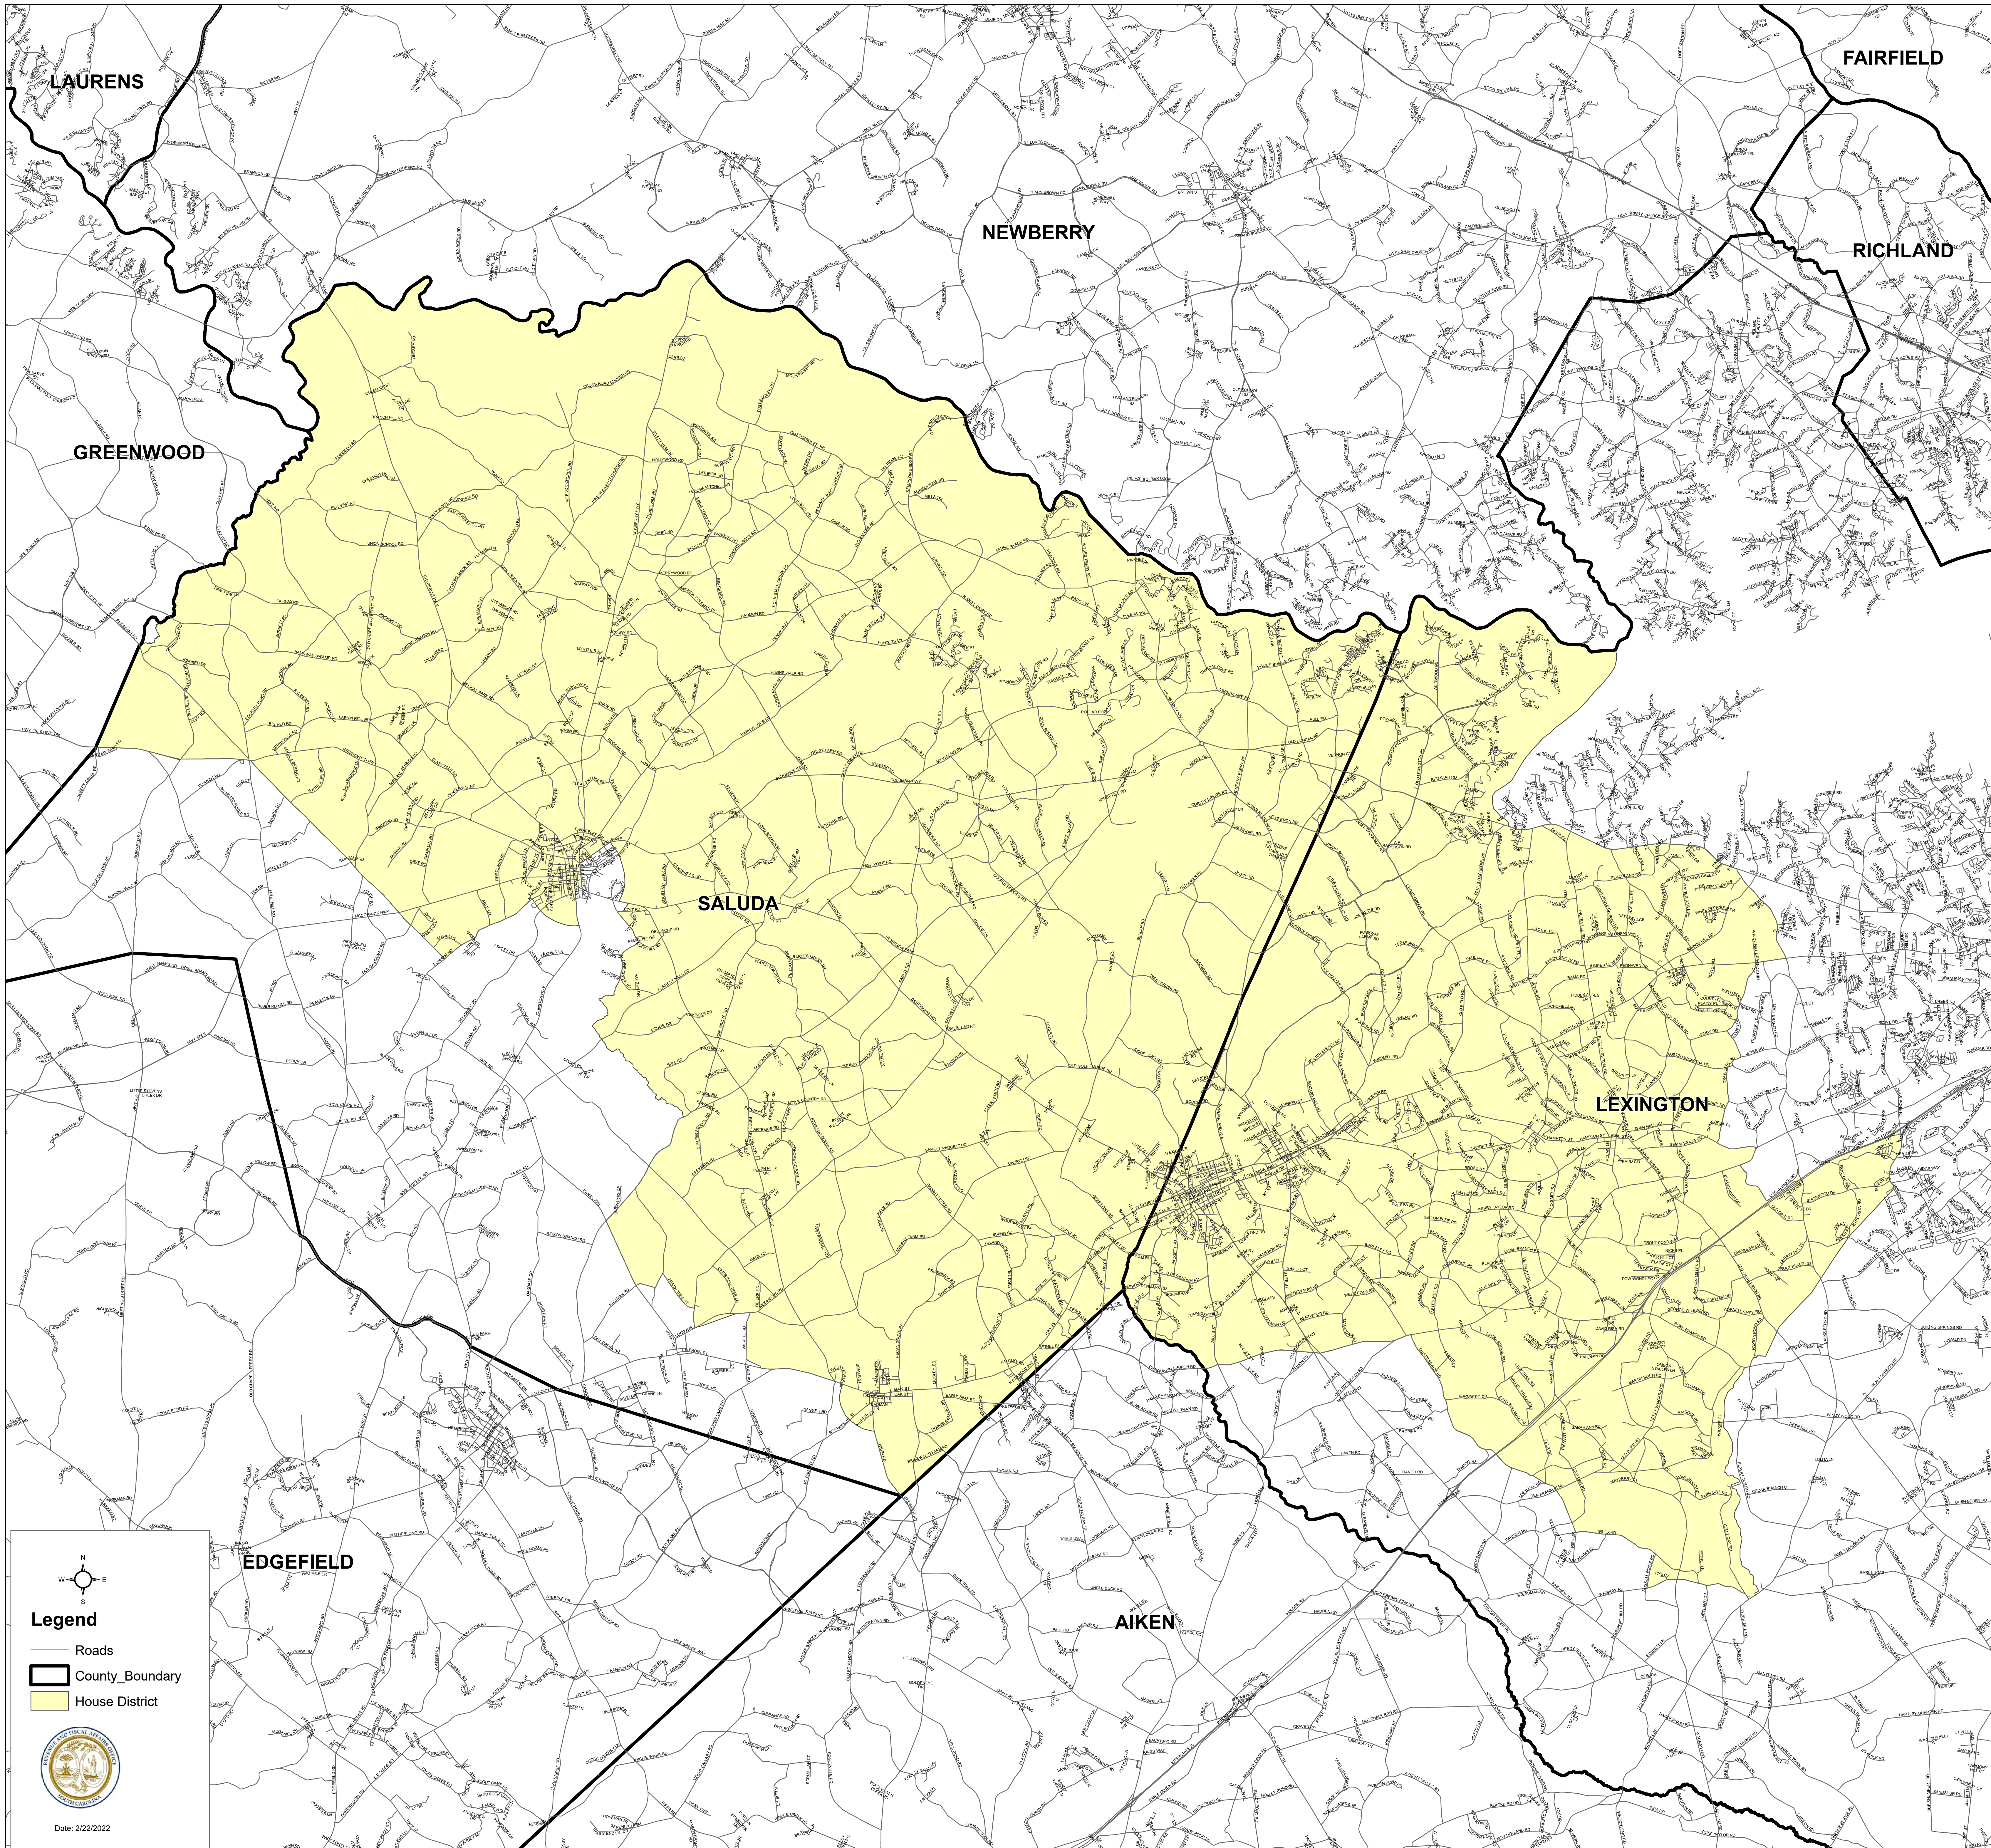

South Carolina House District 39

H.4493

Legend

- Roads
- County_Boundary
- House District

Date: 2/22/2022