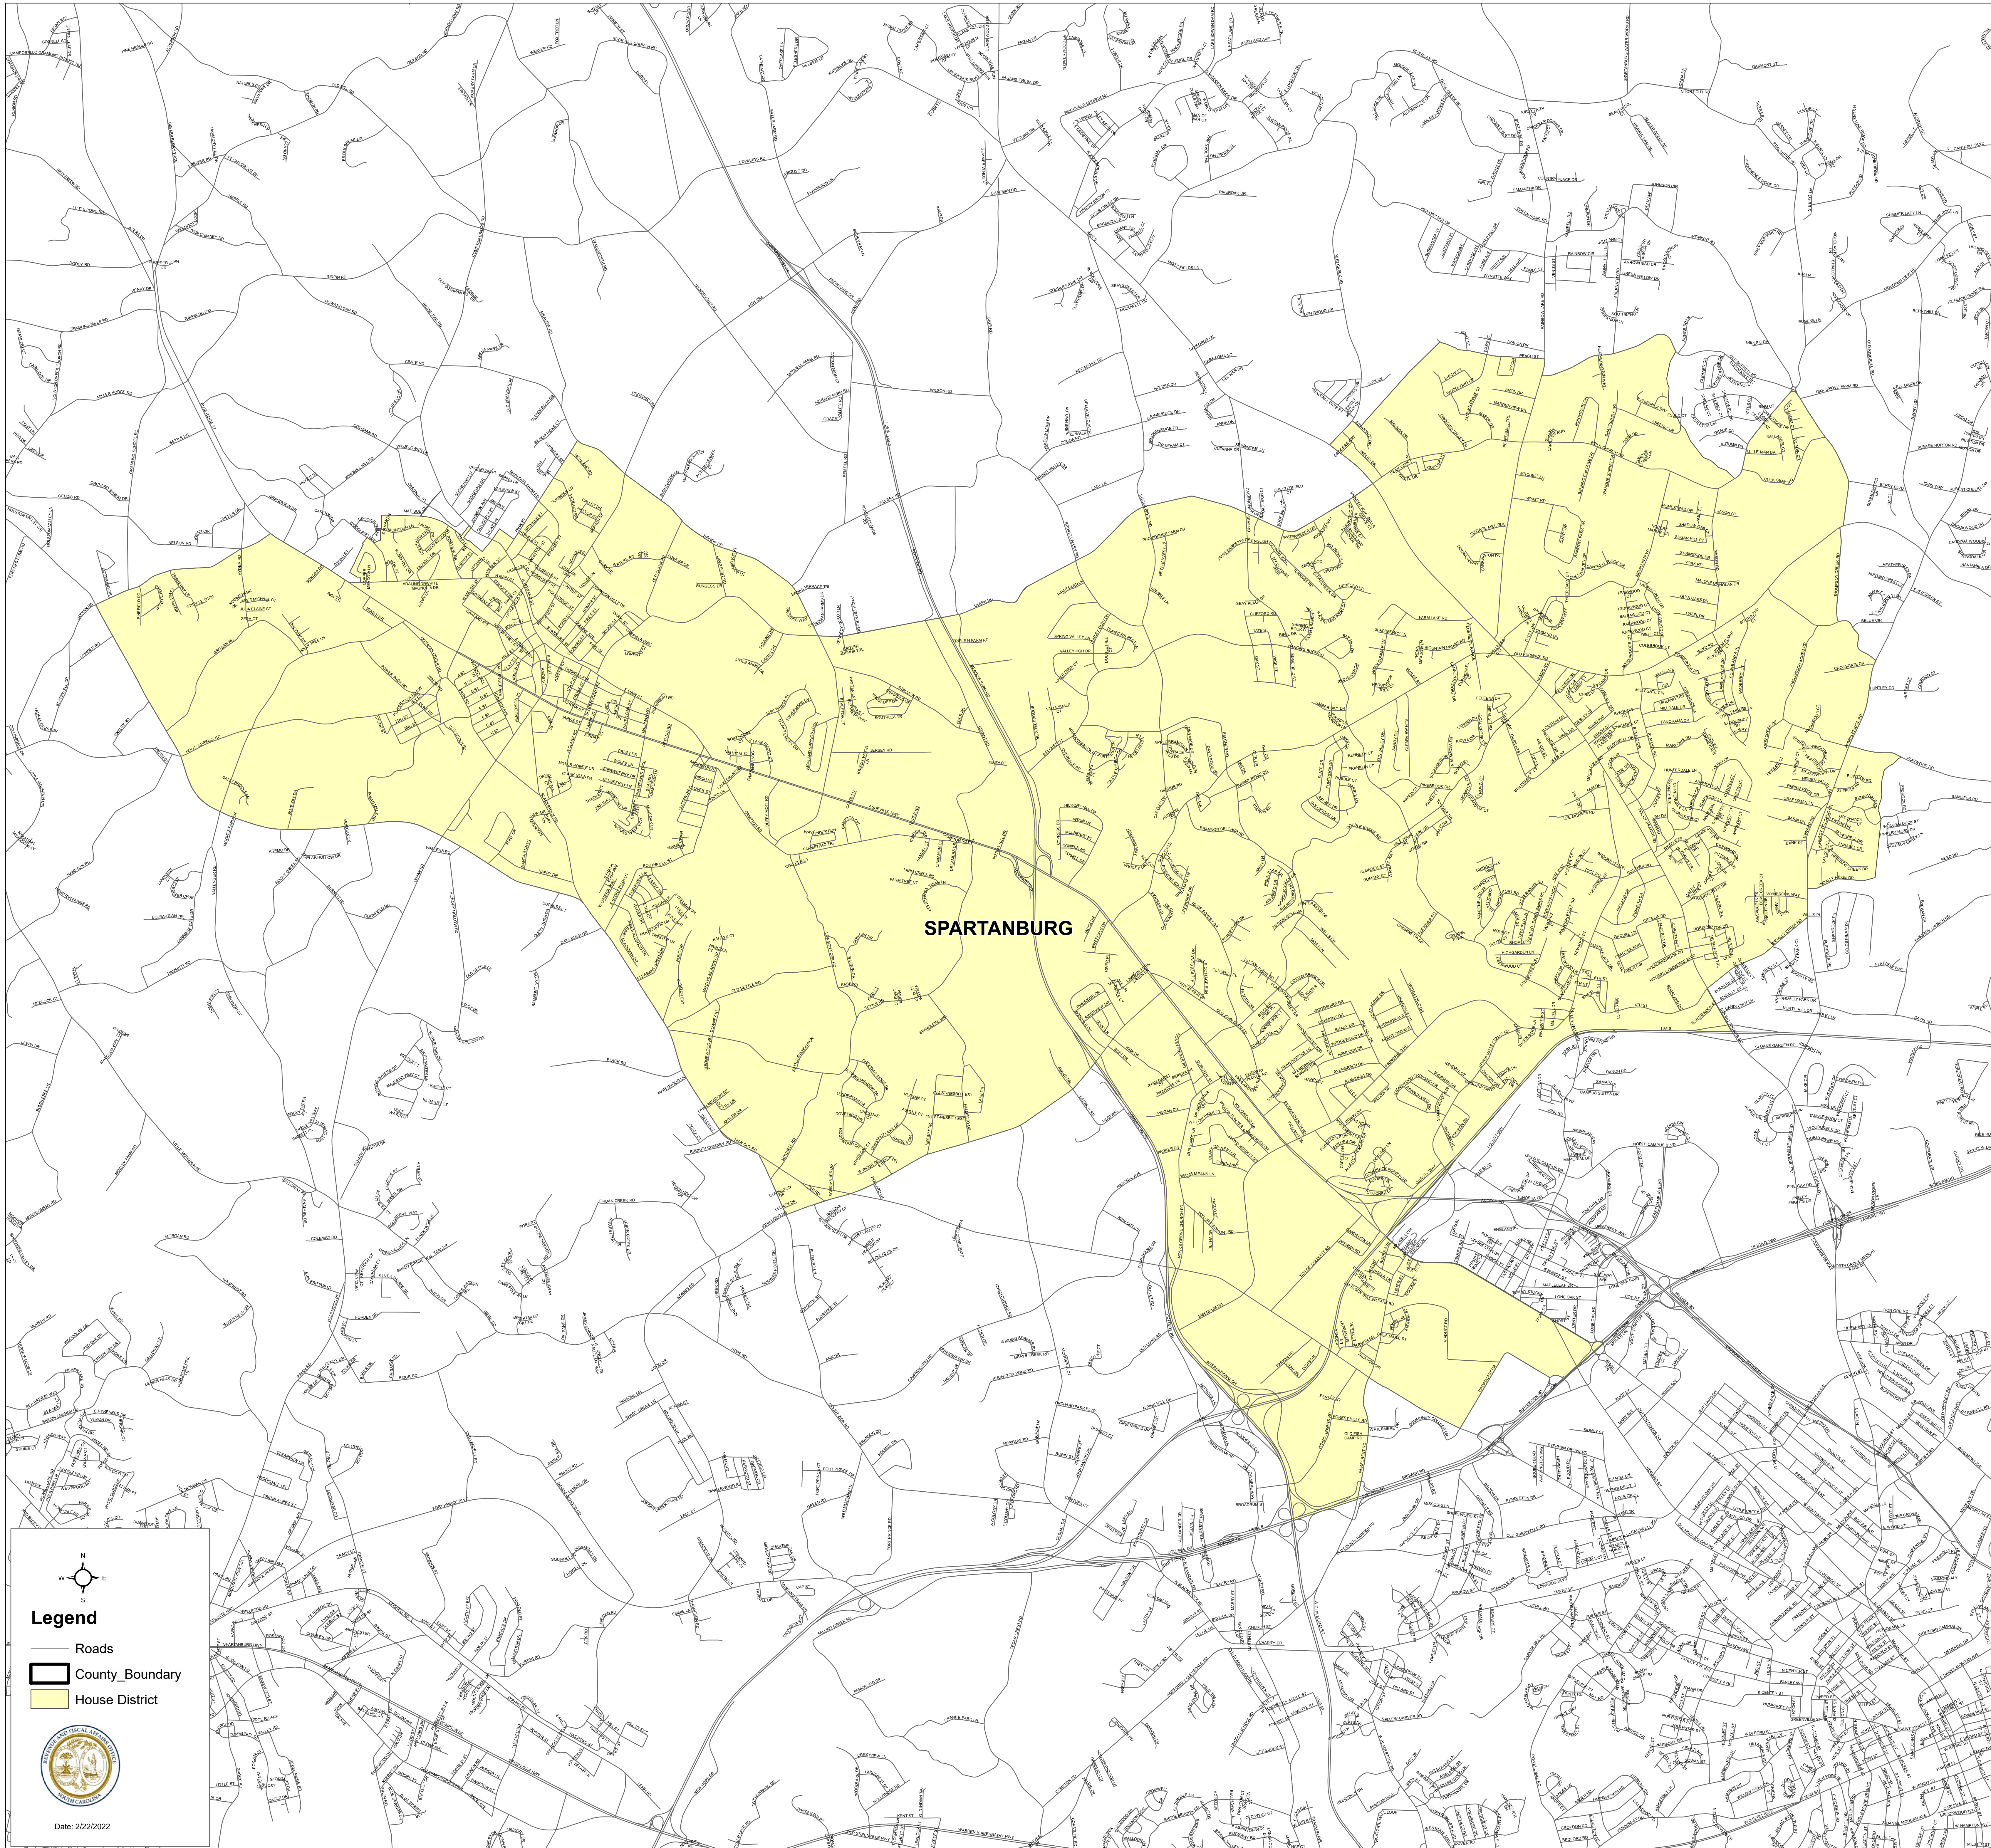

# South Carolina House District 37

H.4493

**Legend**

- Roads
- County\_Boundary
- House District

Date: 2/22/2022