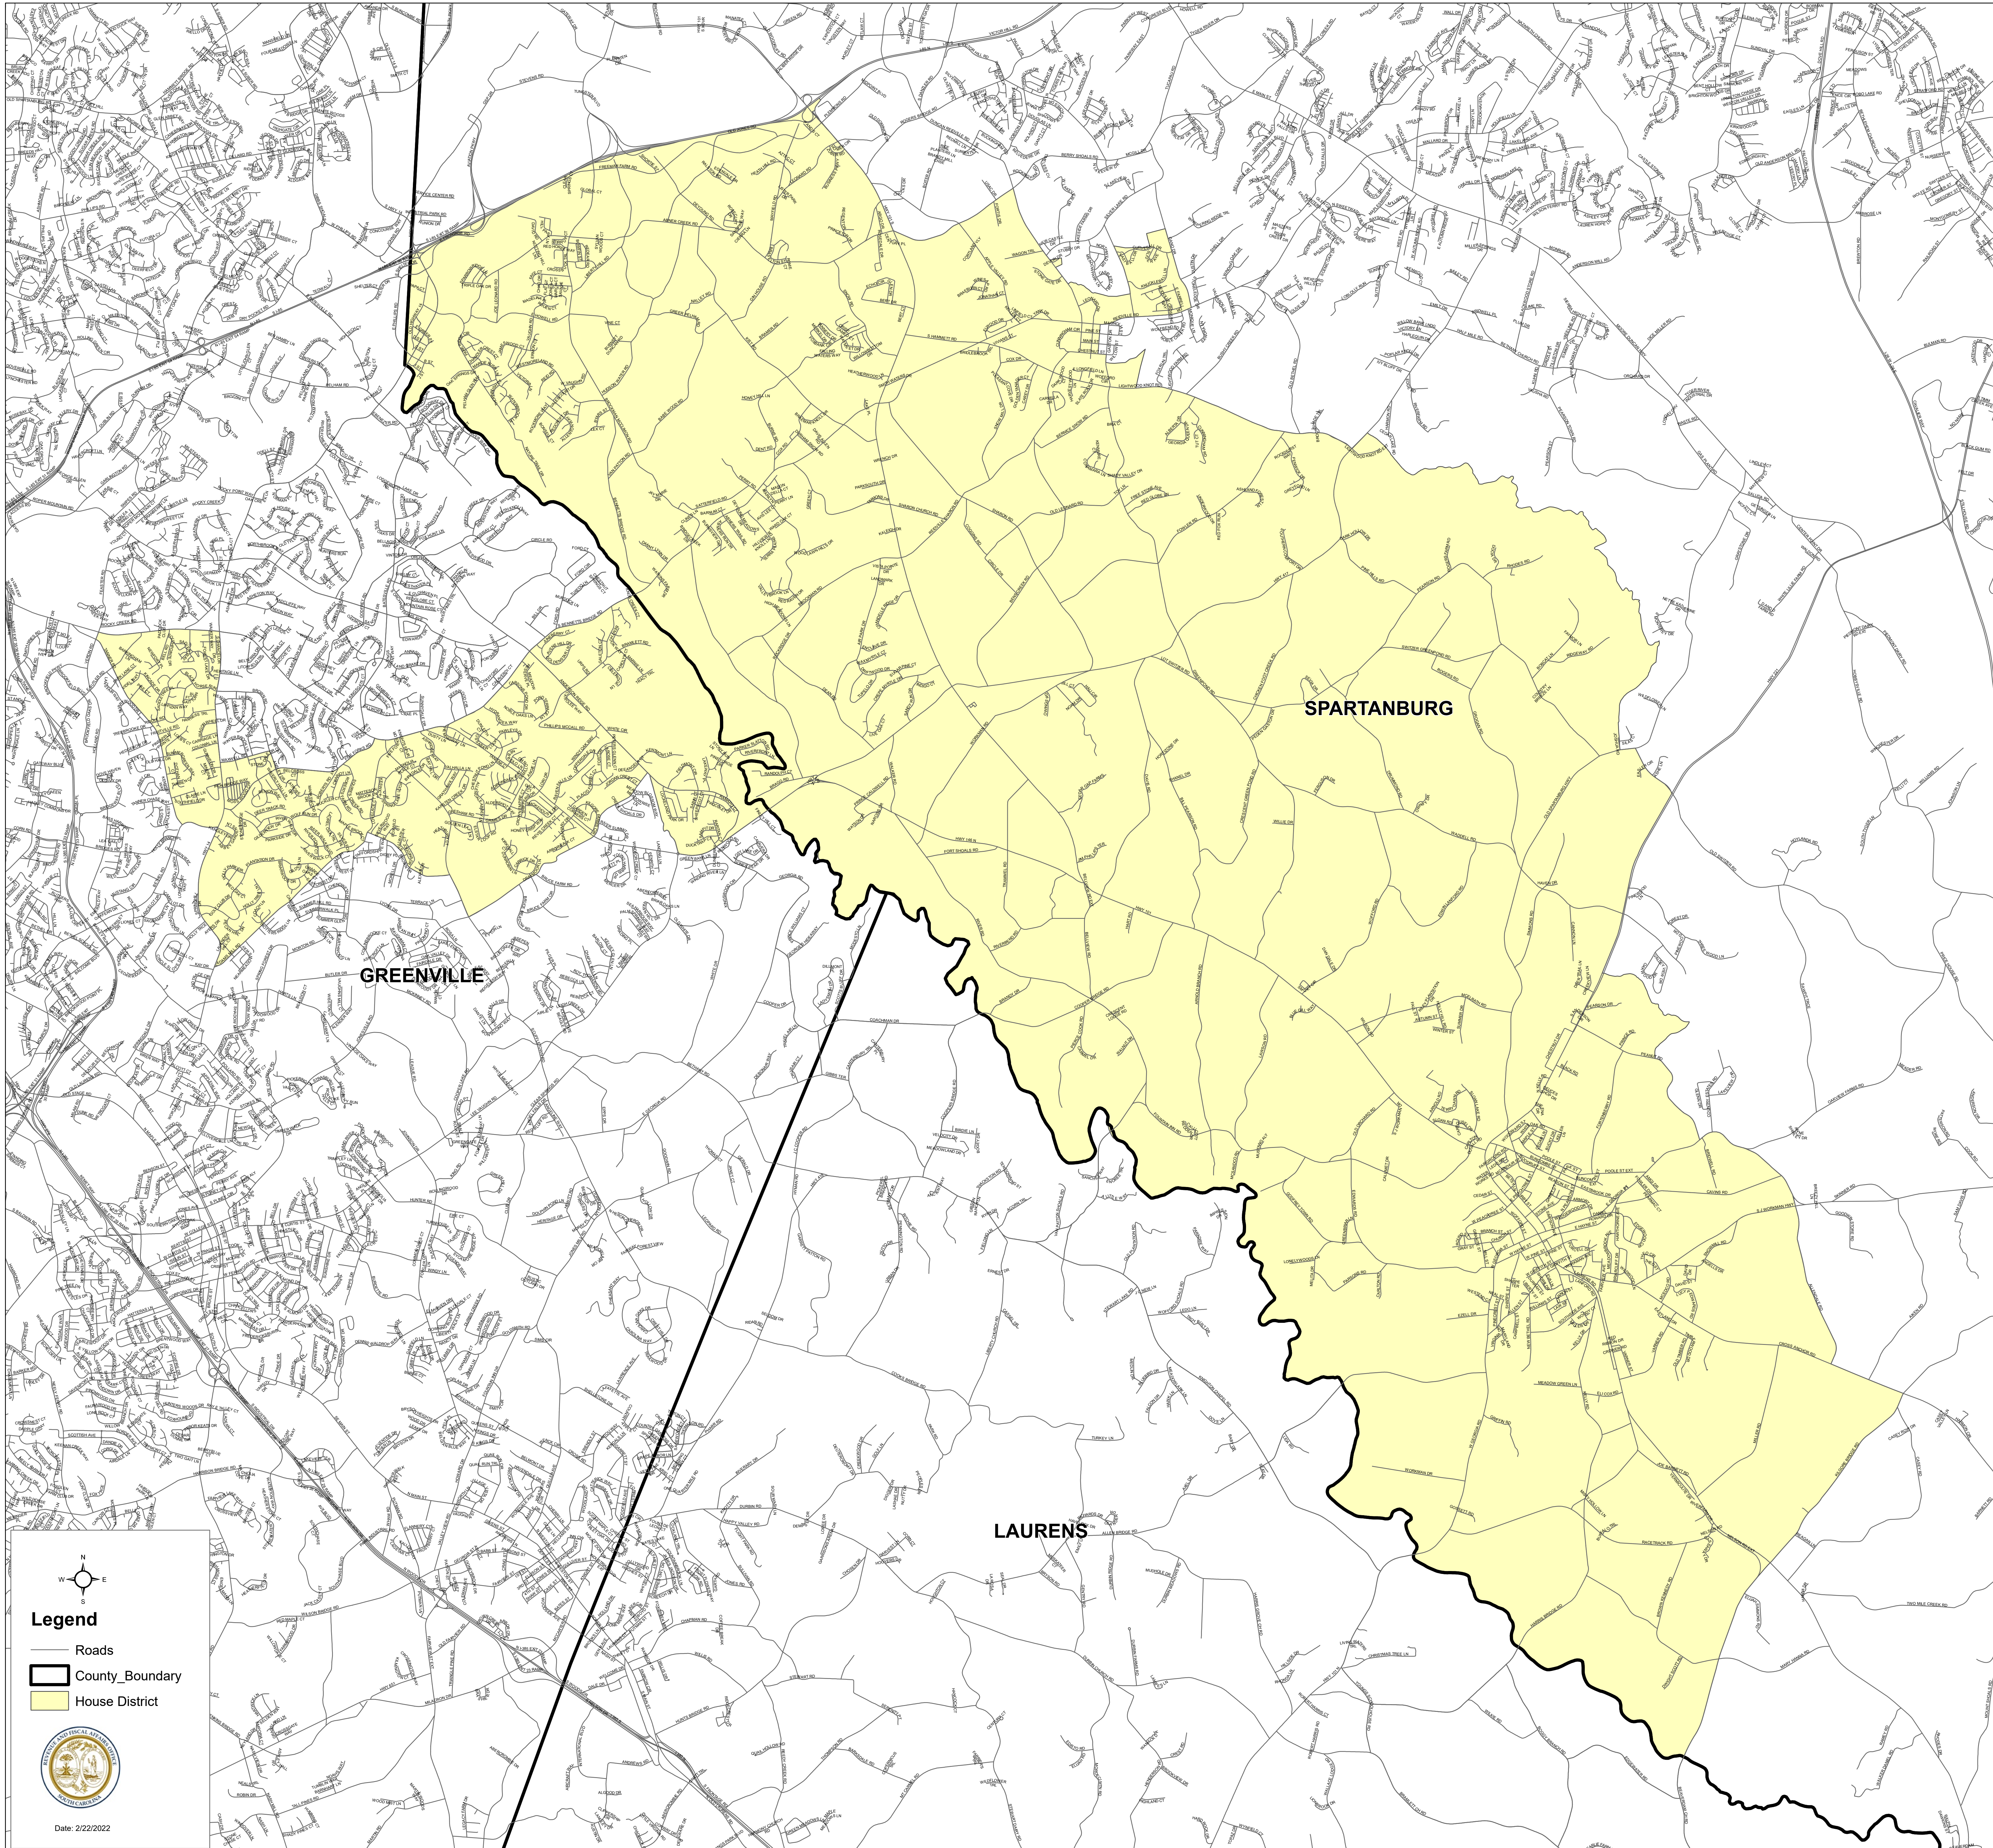

South Carolina House District 35

H.4493

GREENVILLE

SPARTANBURG

LAURENS

Legend

- Roads
- ▬ County_Boundary
- House District

Date: 2/22/2022