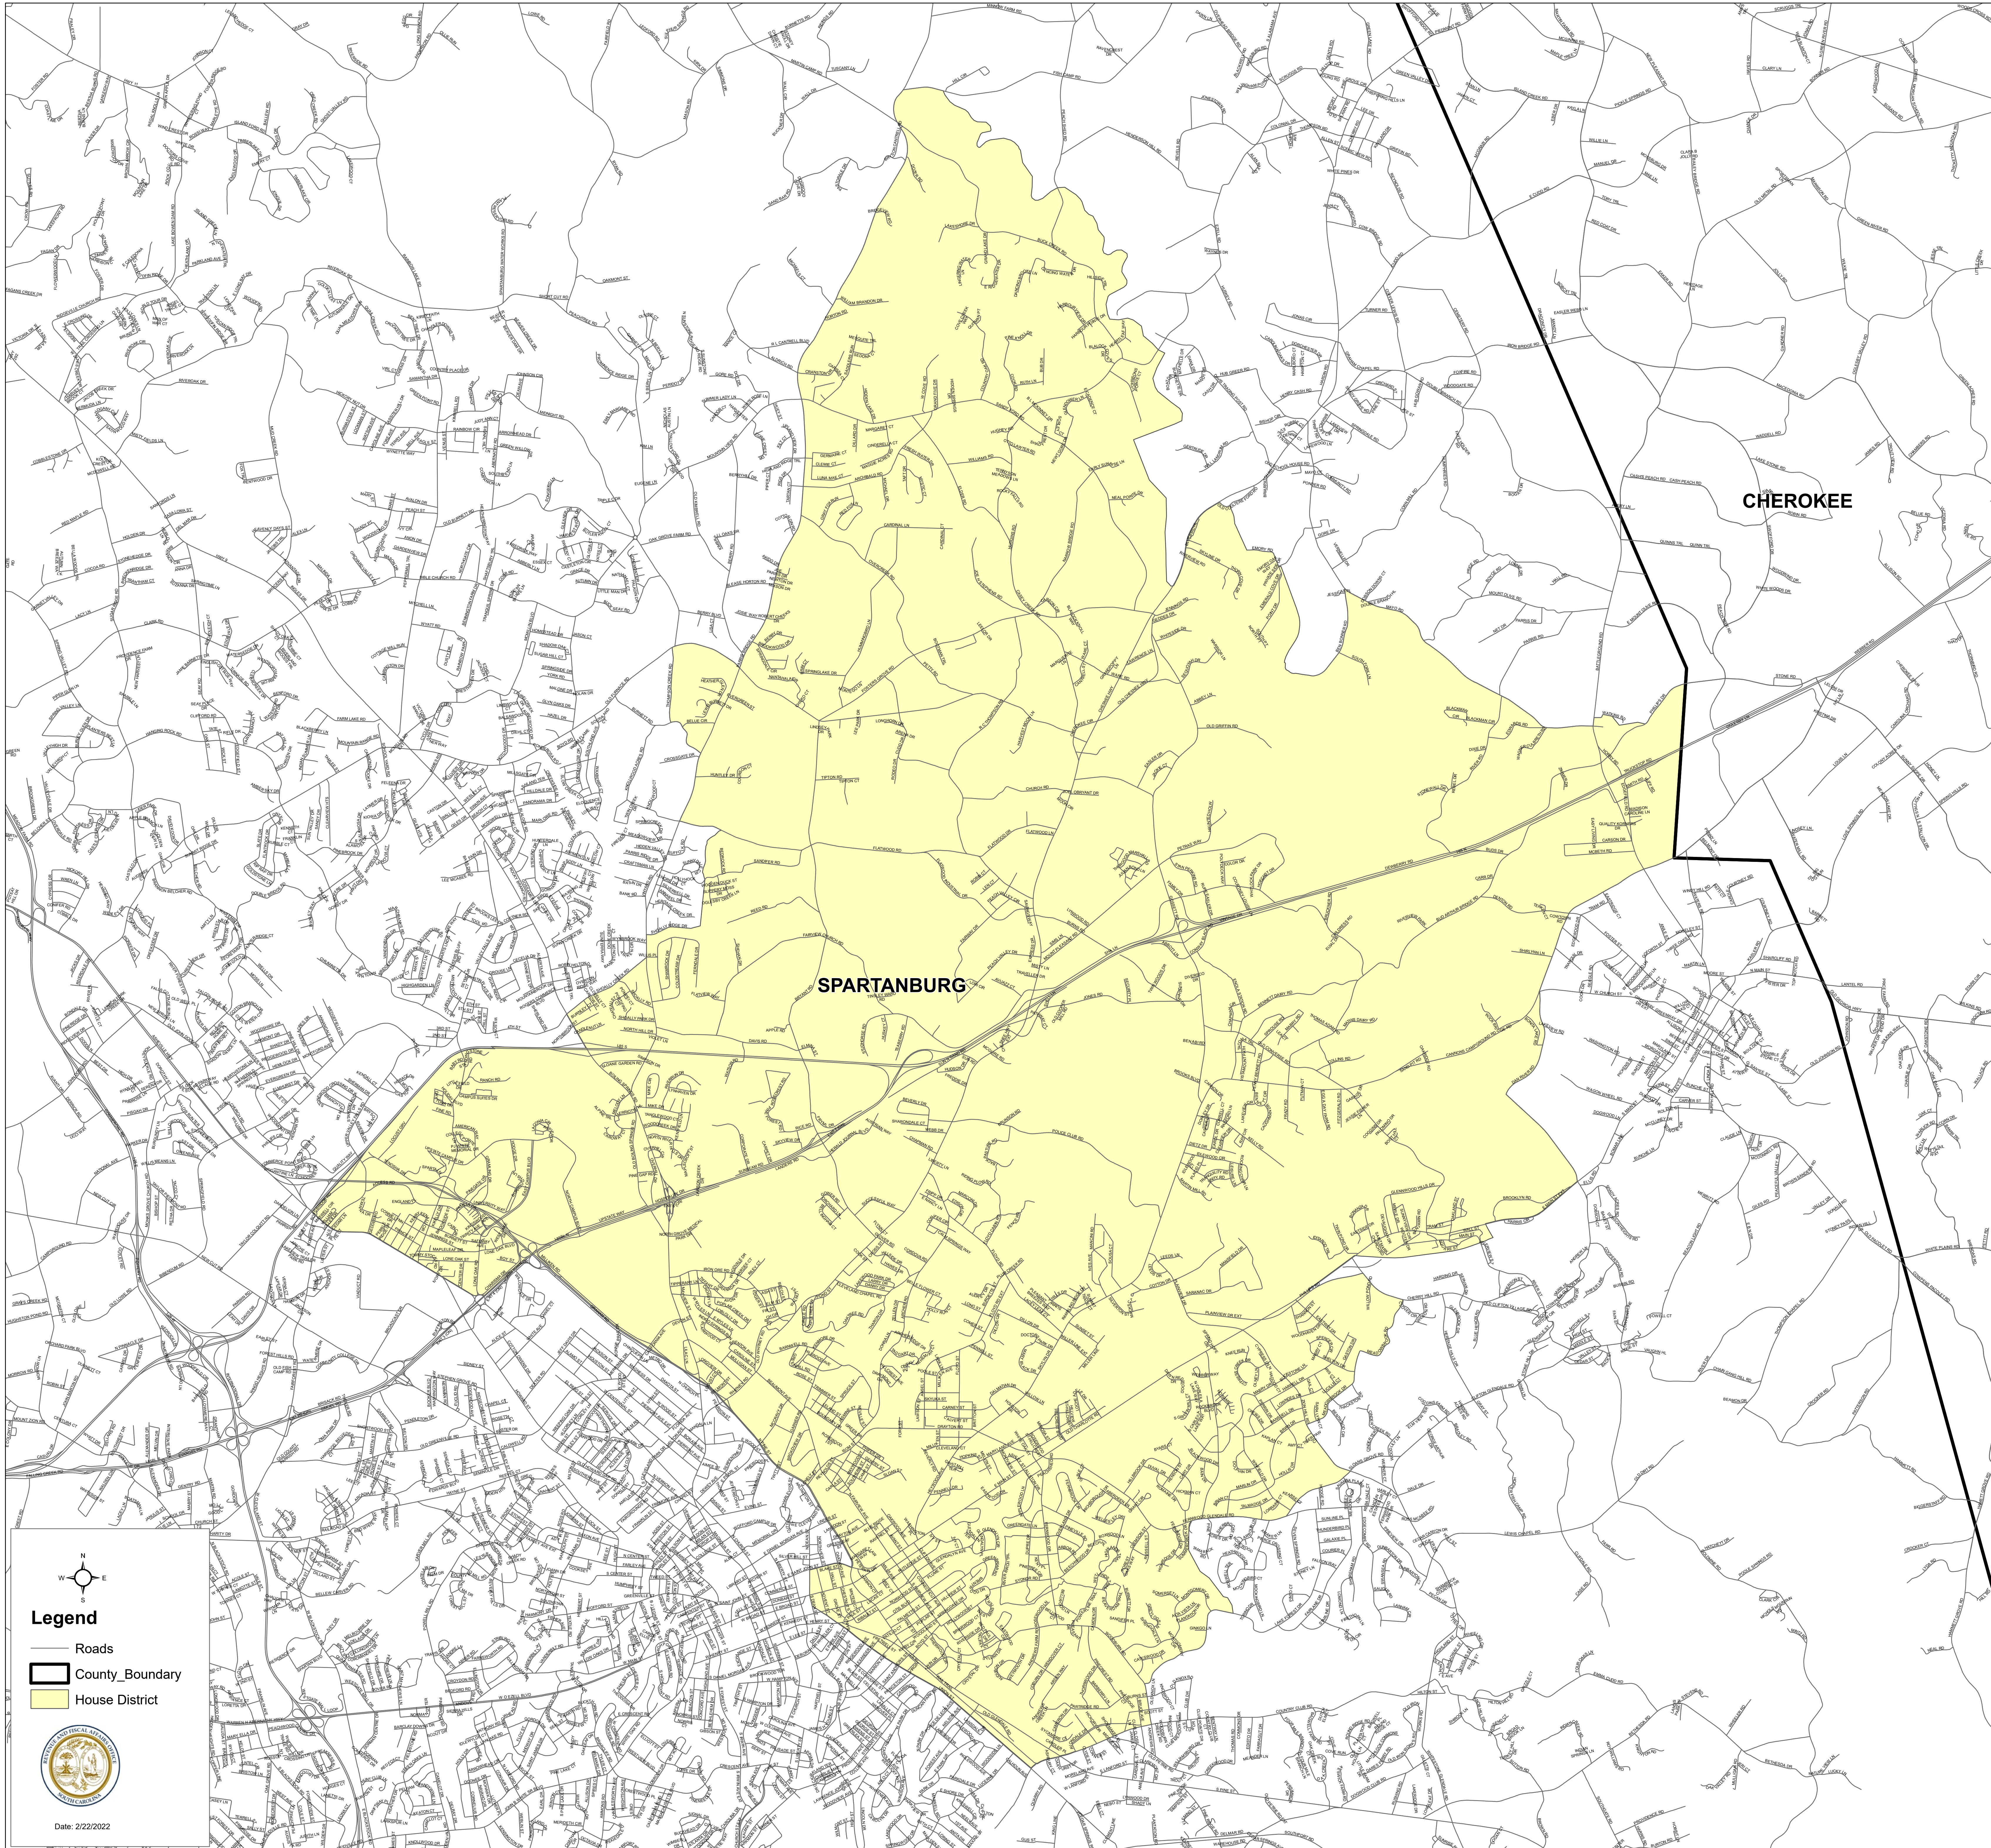

South Carolina House District 32

H.4493

Legend

- Roads
- ▬ County_Boundary
- House District

Date: 2/22/2022