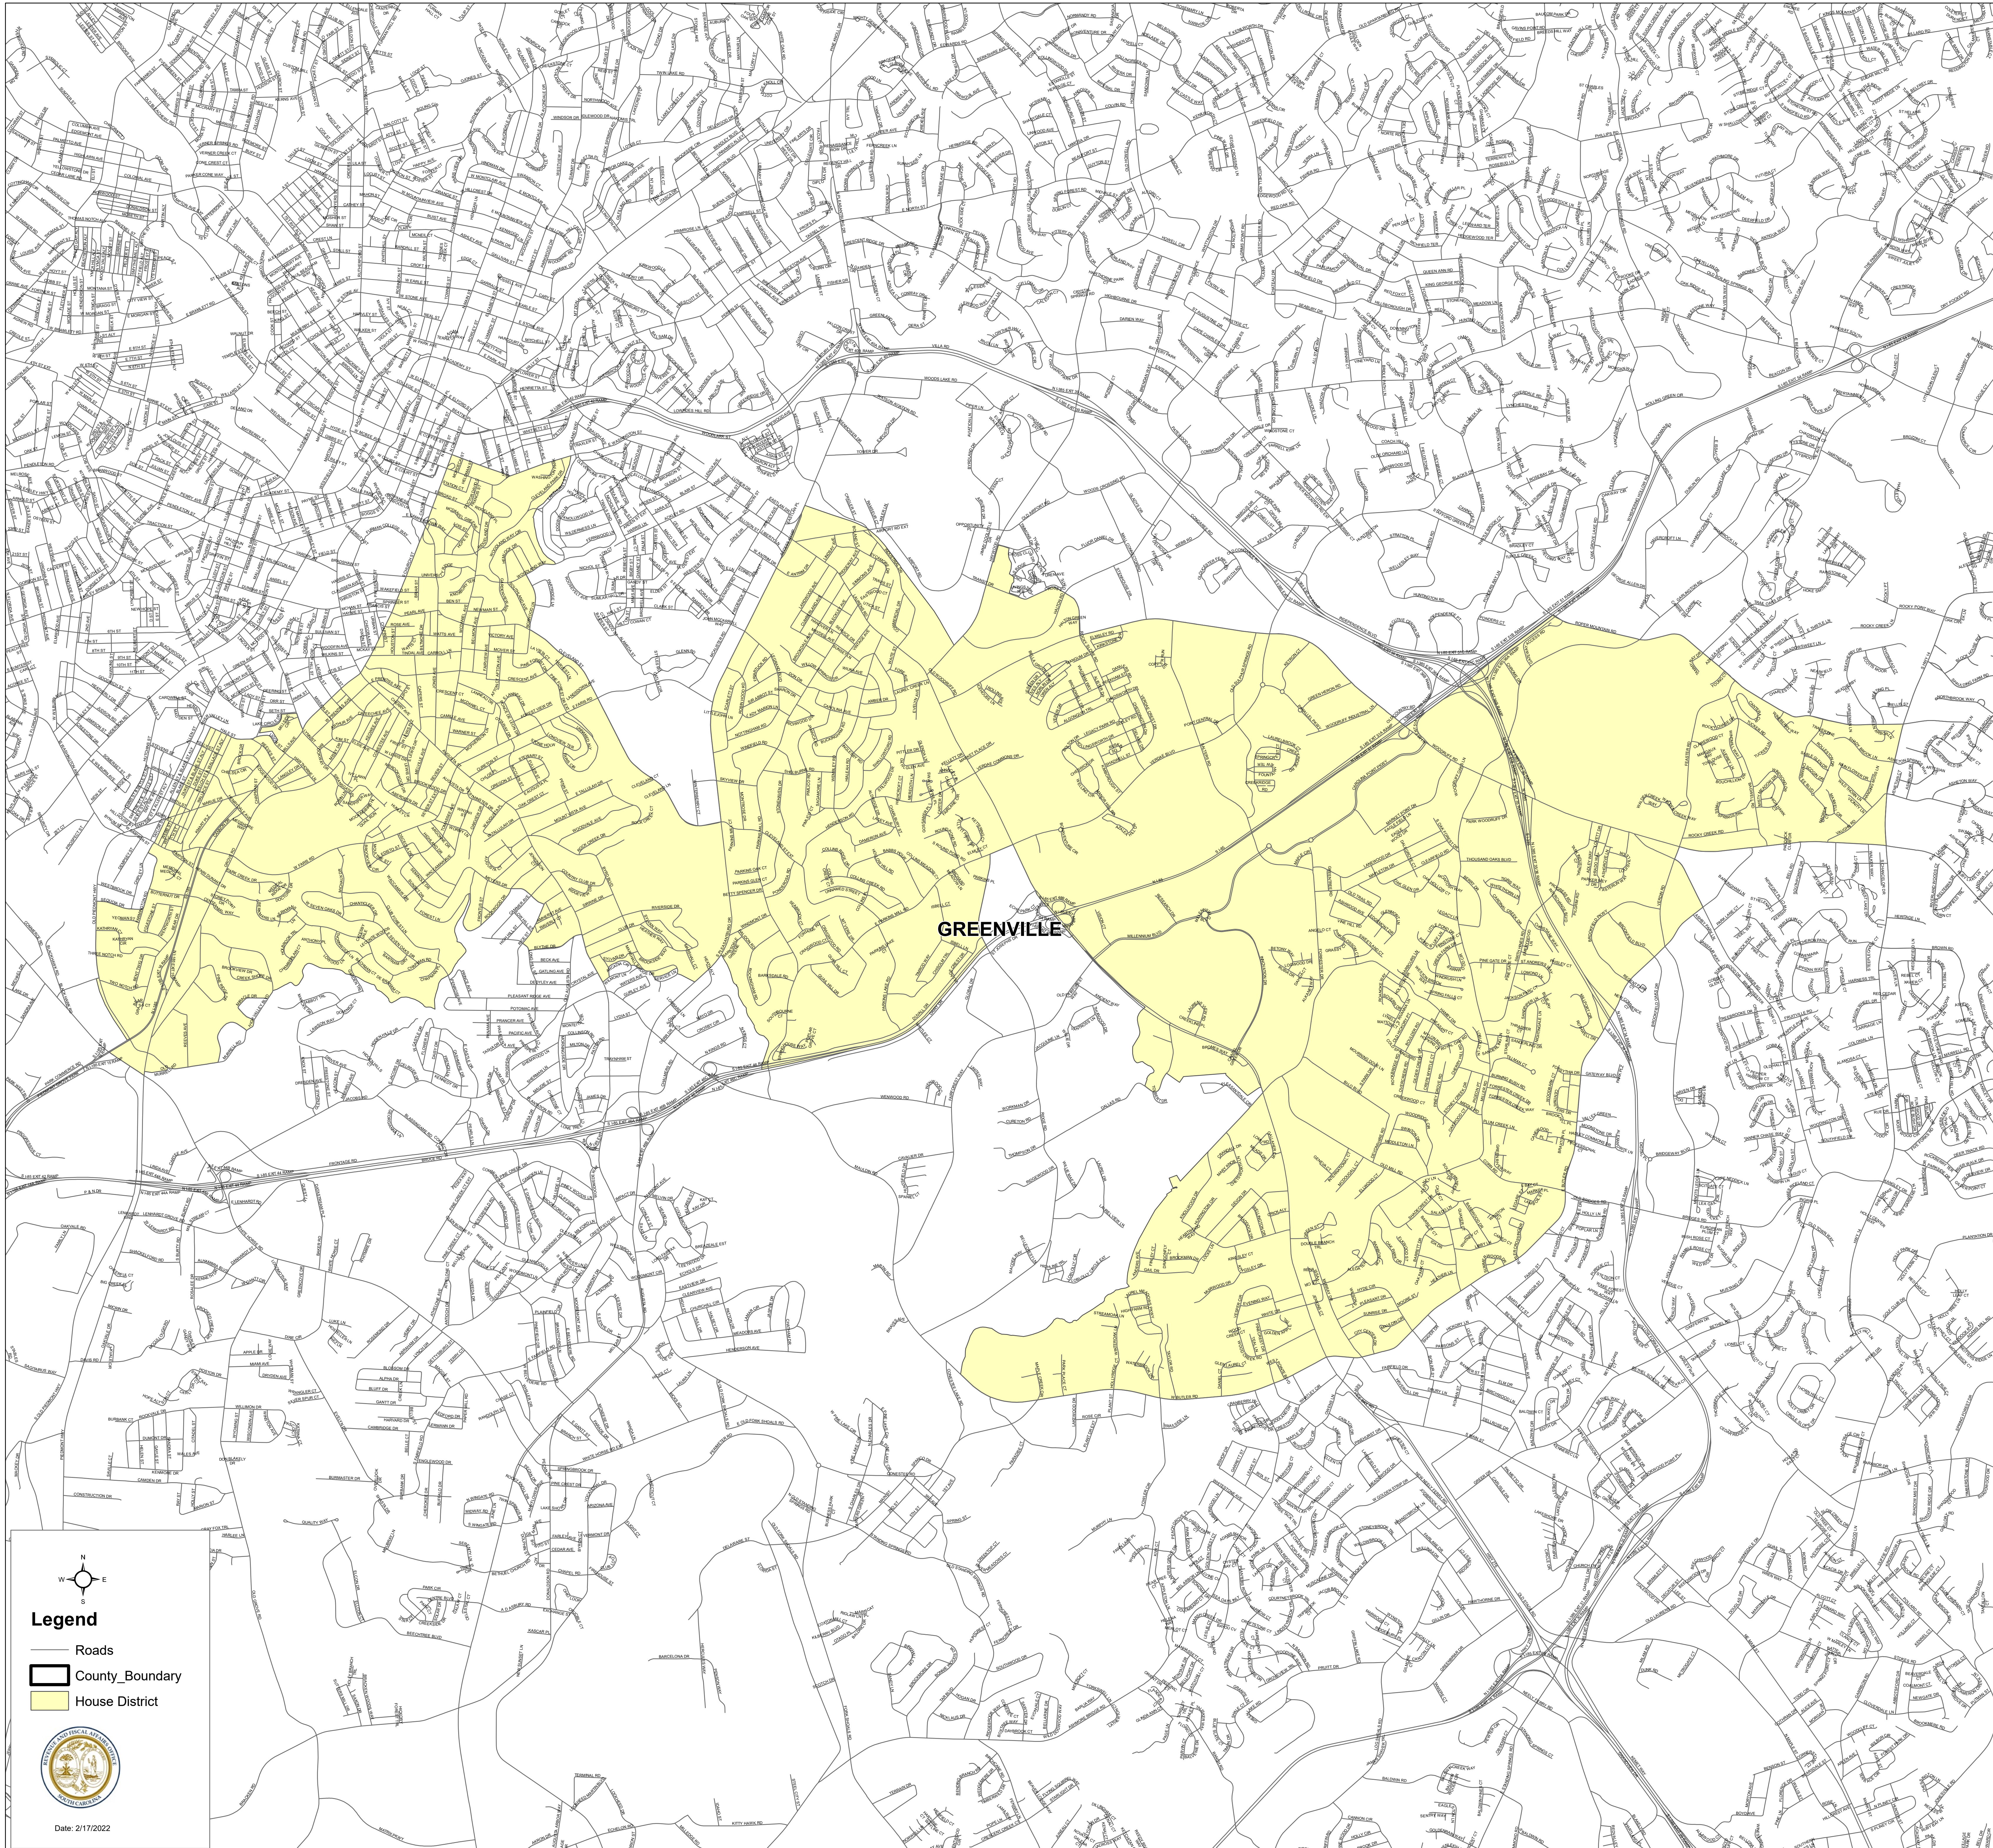

South Carolina House District 24

H.4493

Legend

- Roads
- ▬ County_Boundary
- House District

Date: 2/17/2022