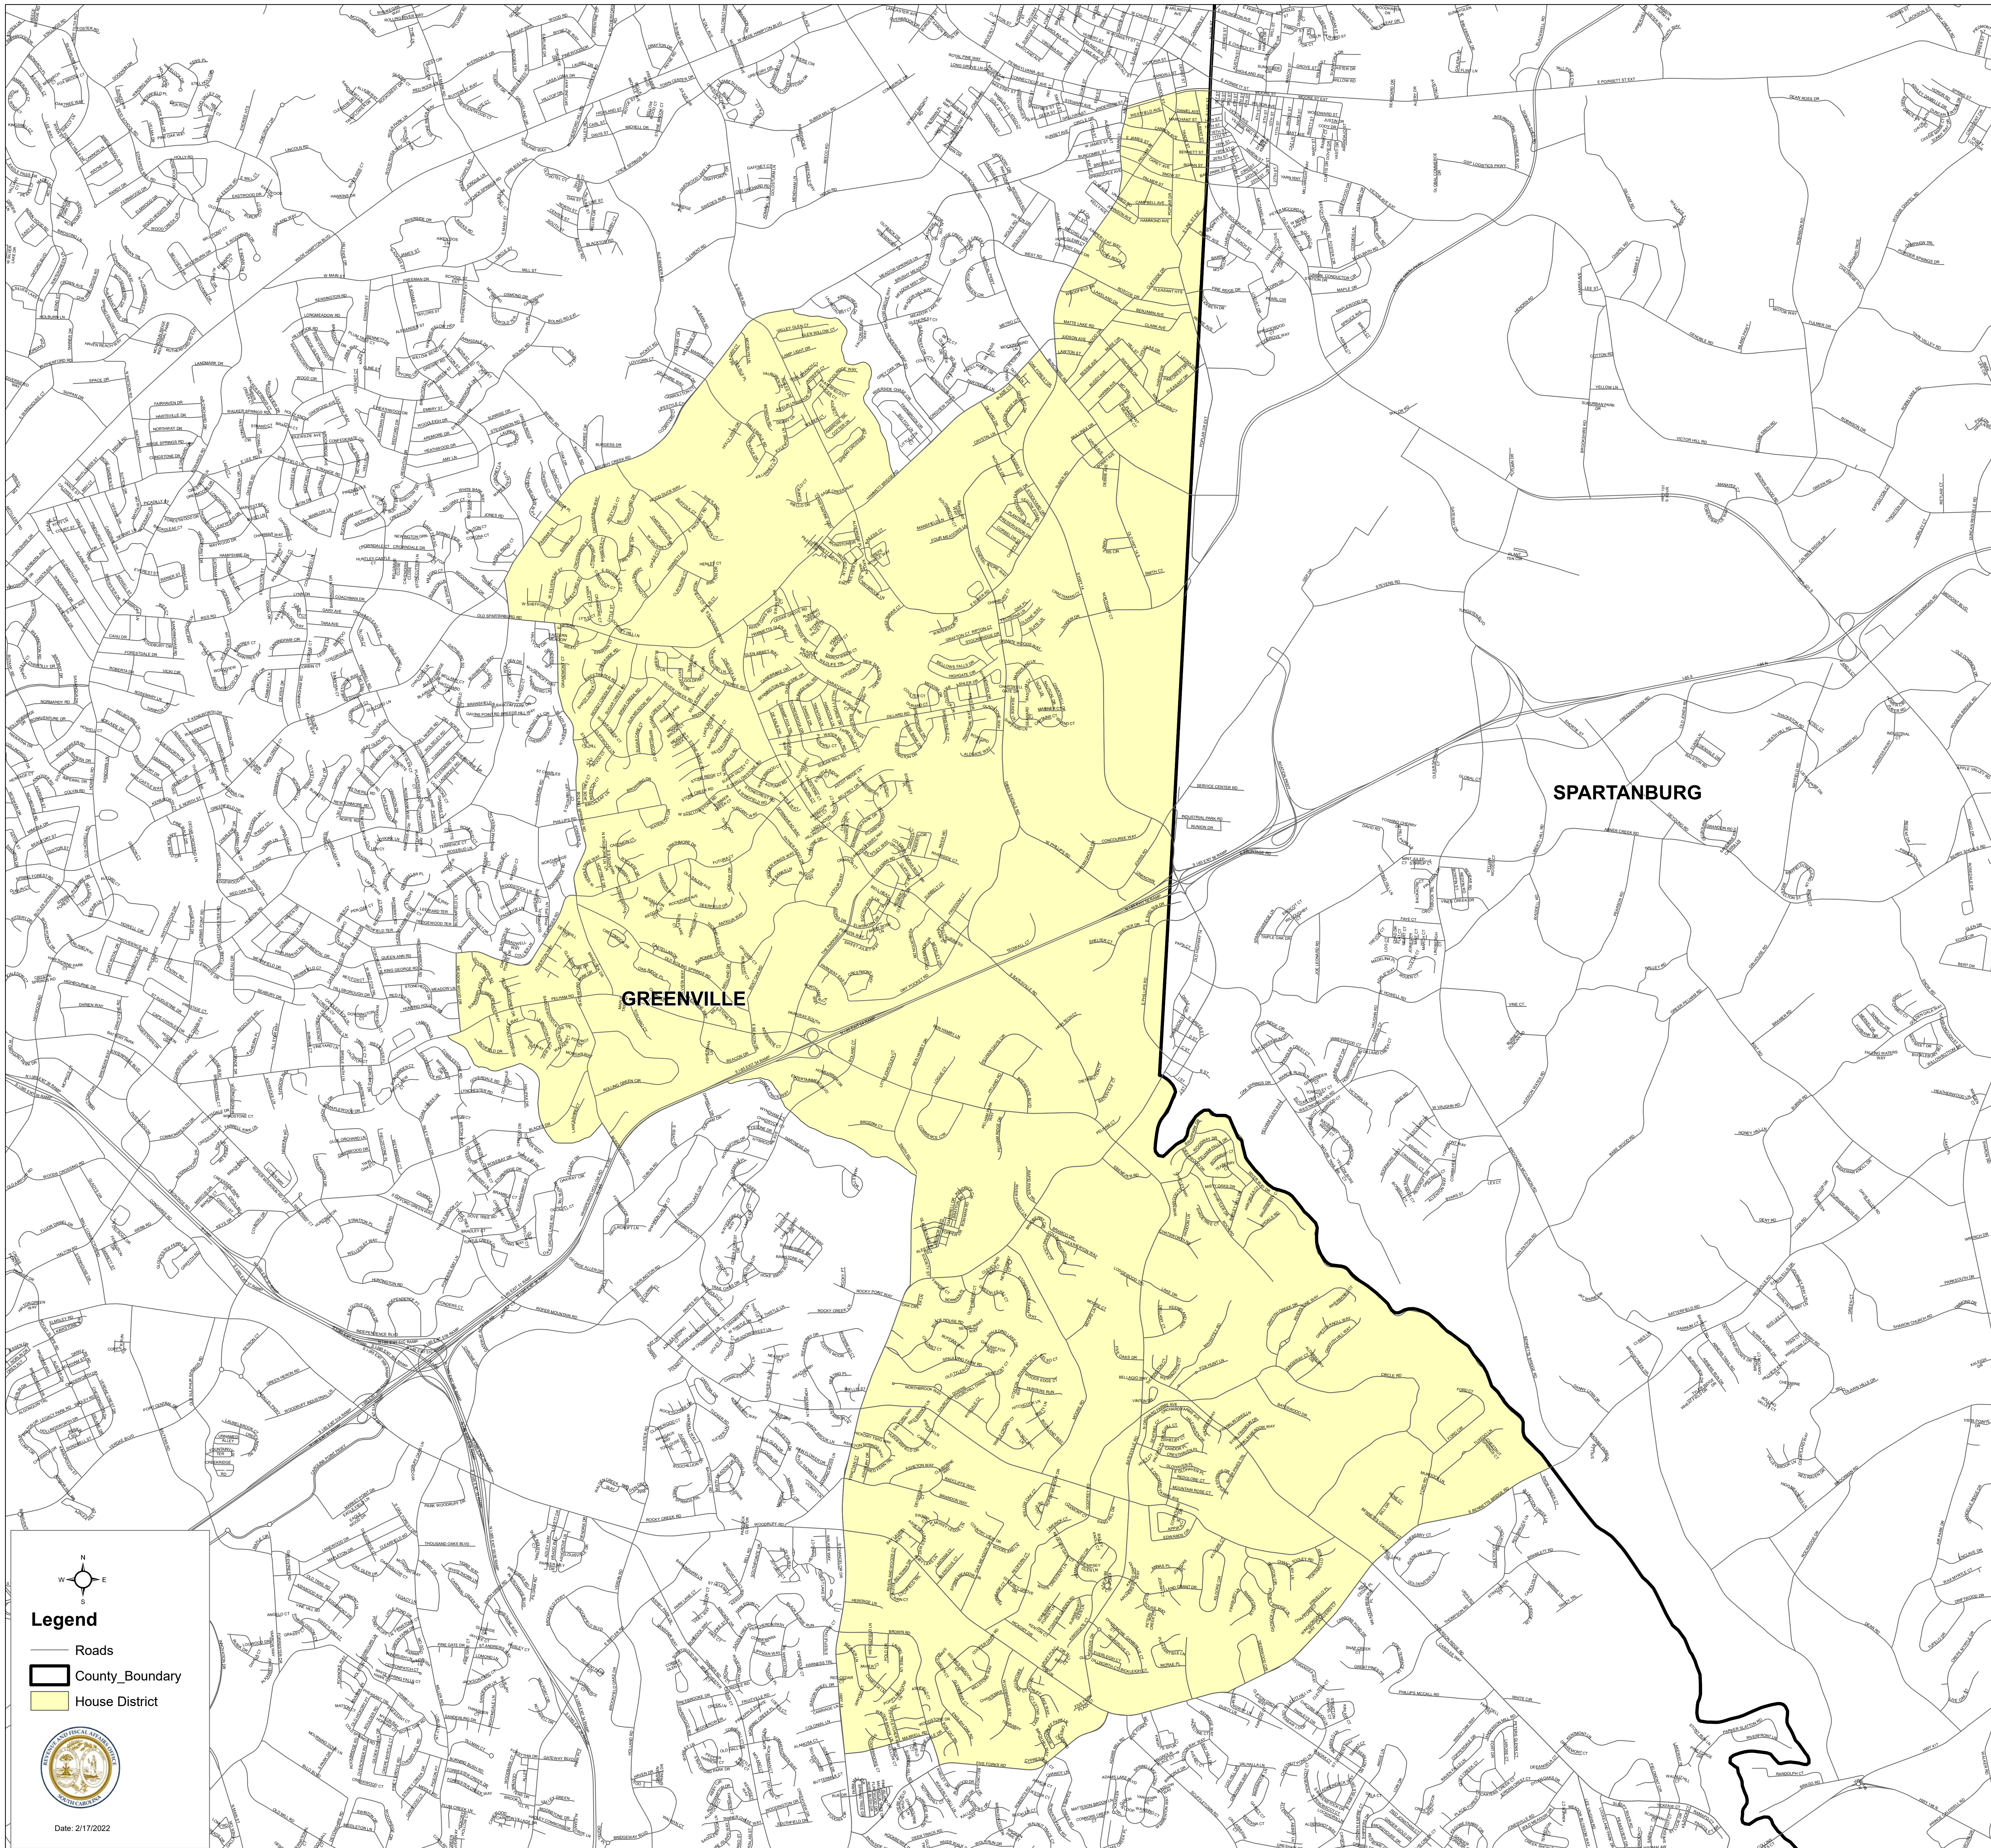

South Carolina House District 21

H.4493

Legend

- Roads
- County_Boundary
- House District

Date: 2/17/2022