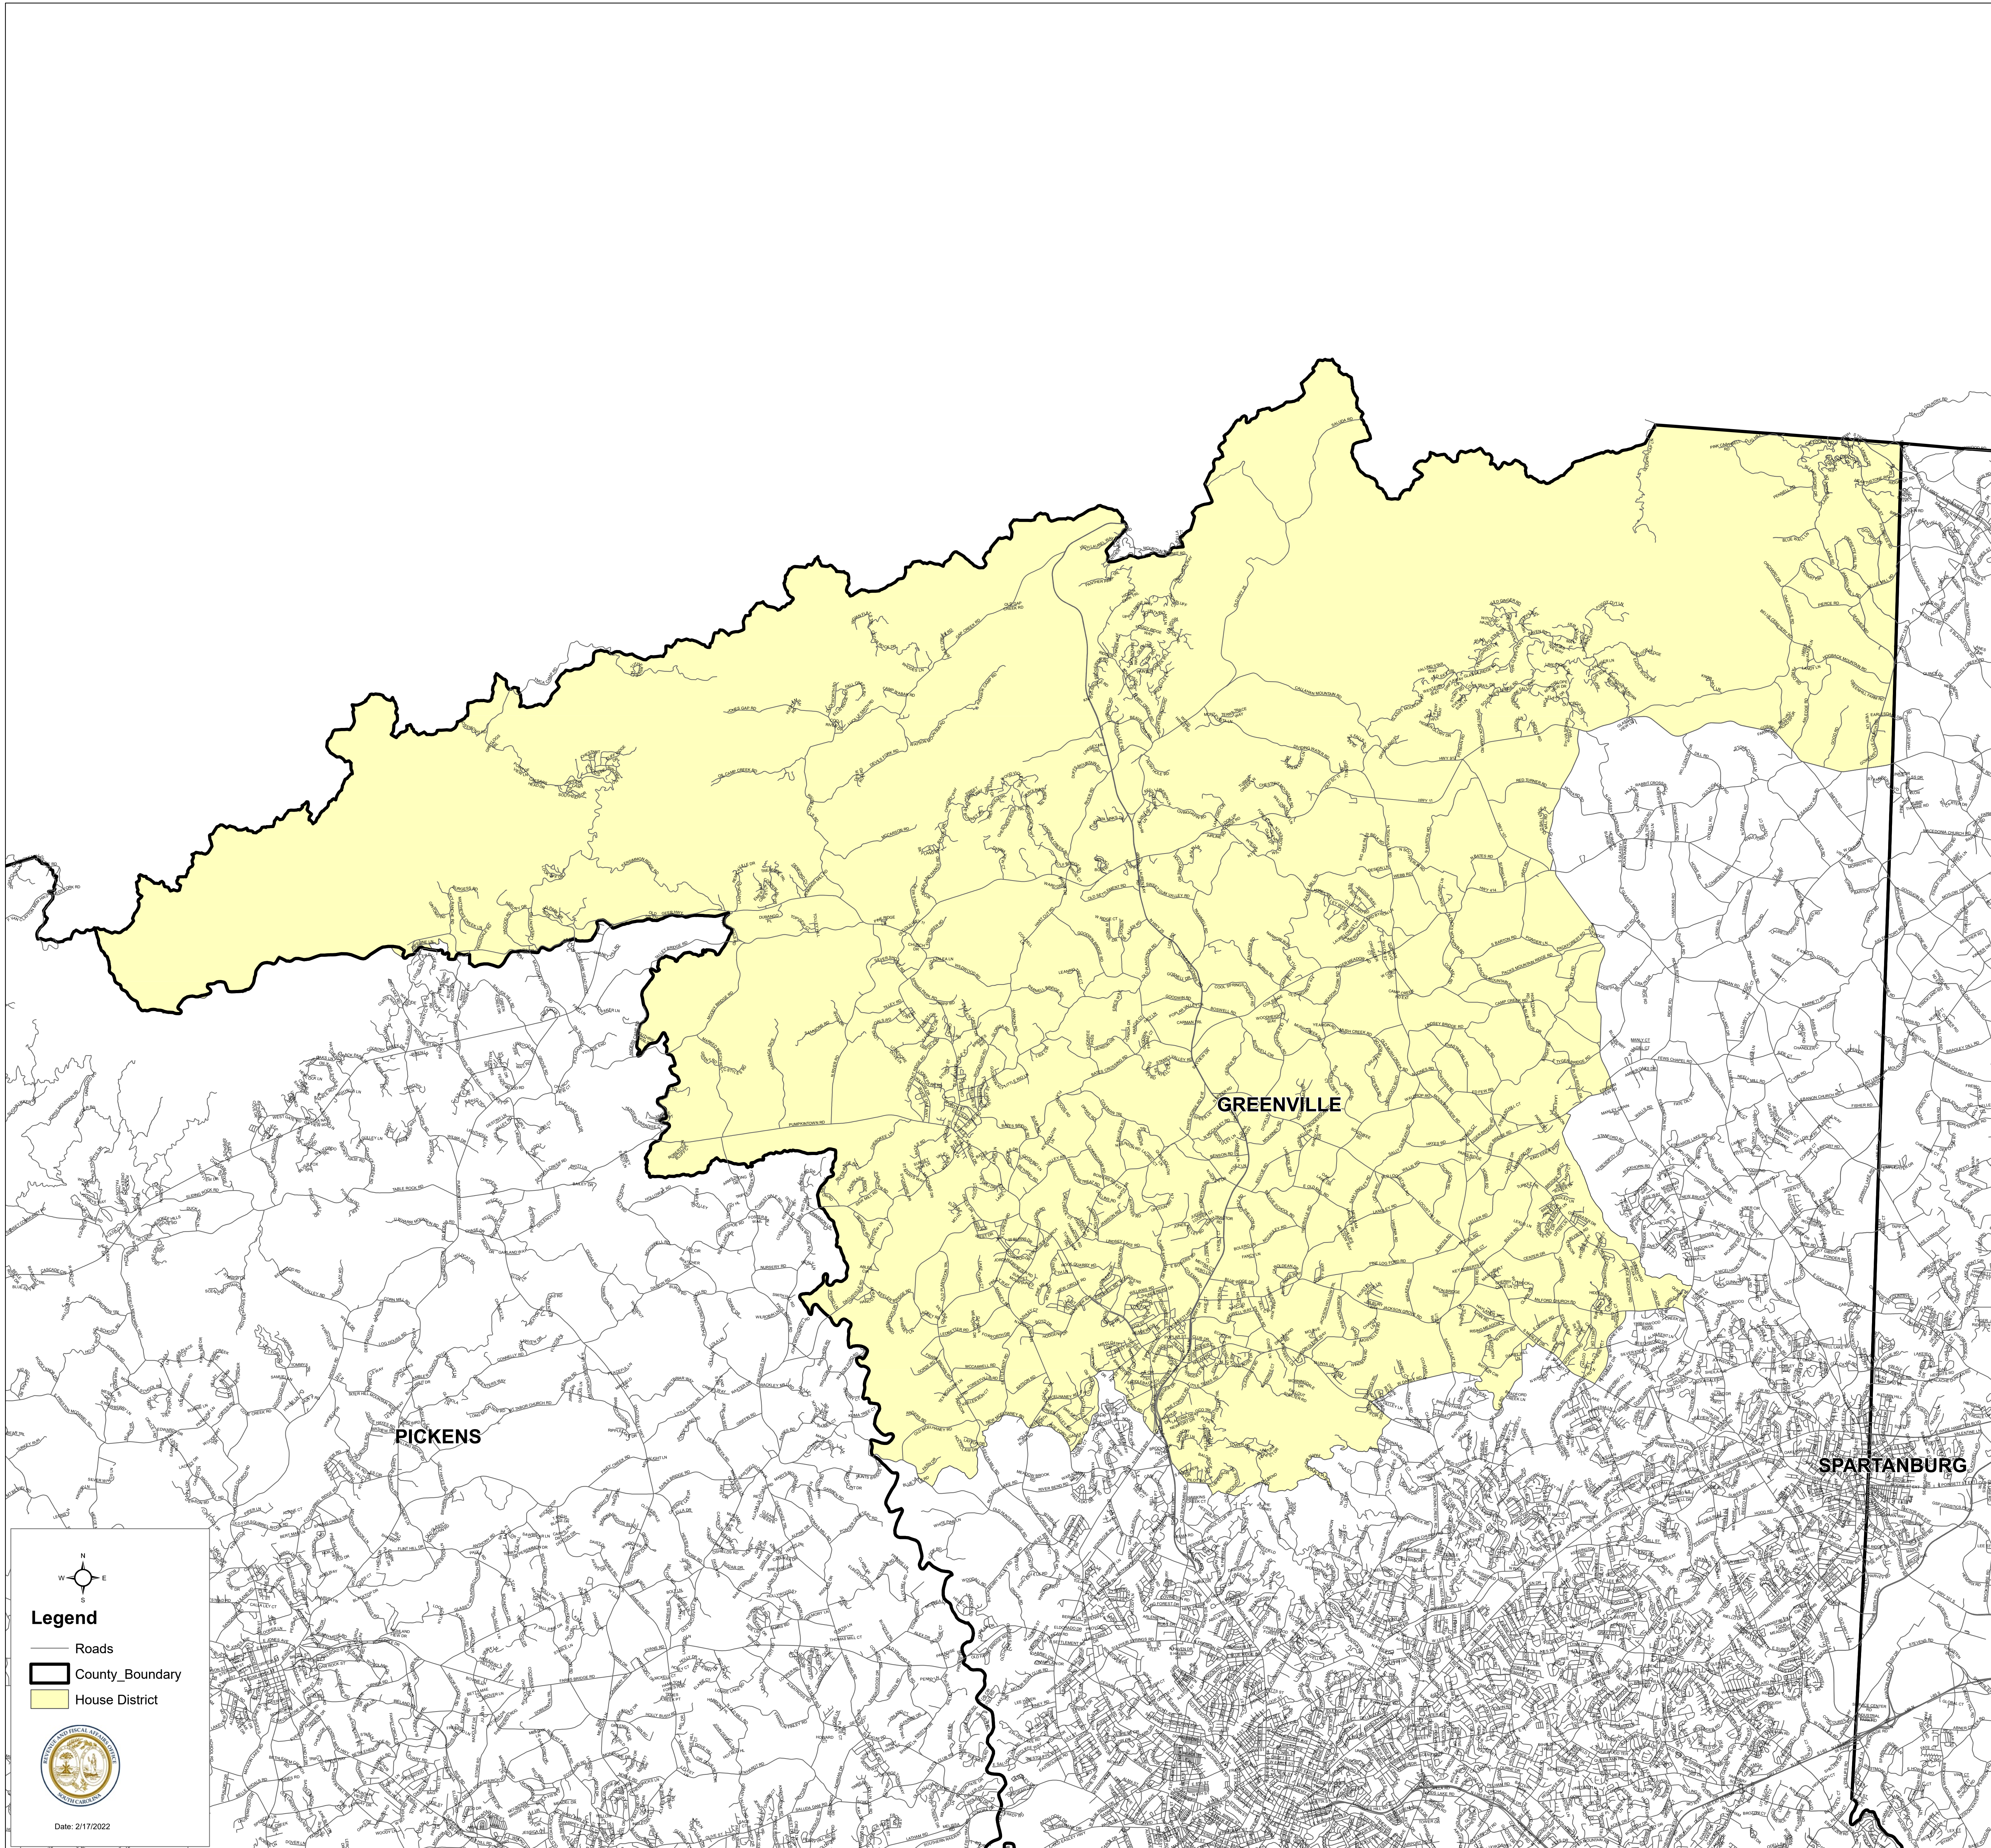

South Carolina House District 17

H.4493

Legend

- Roads
- ▭ County_Boundary
- ▭ House District

Date: 2/17/2022