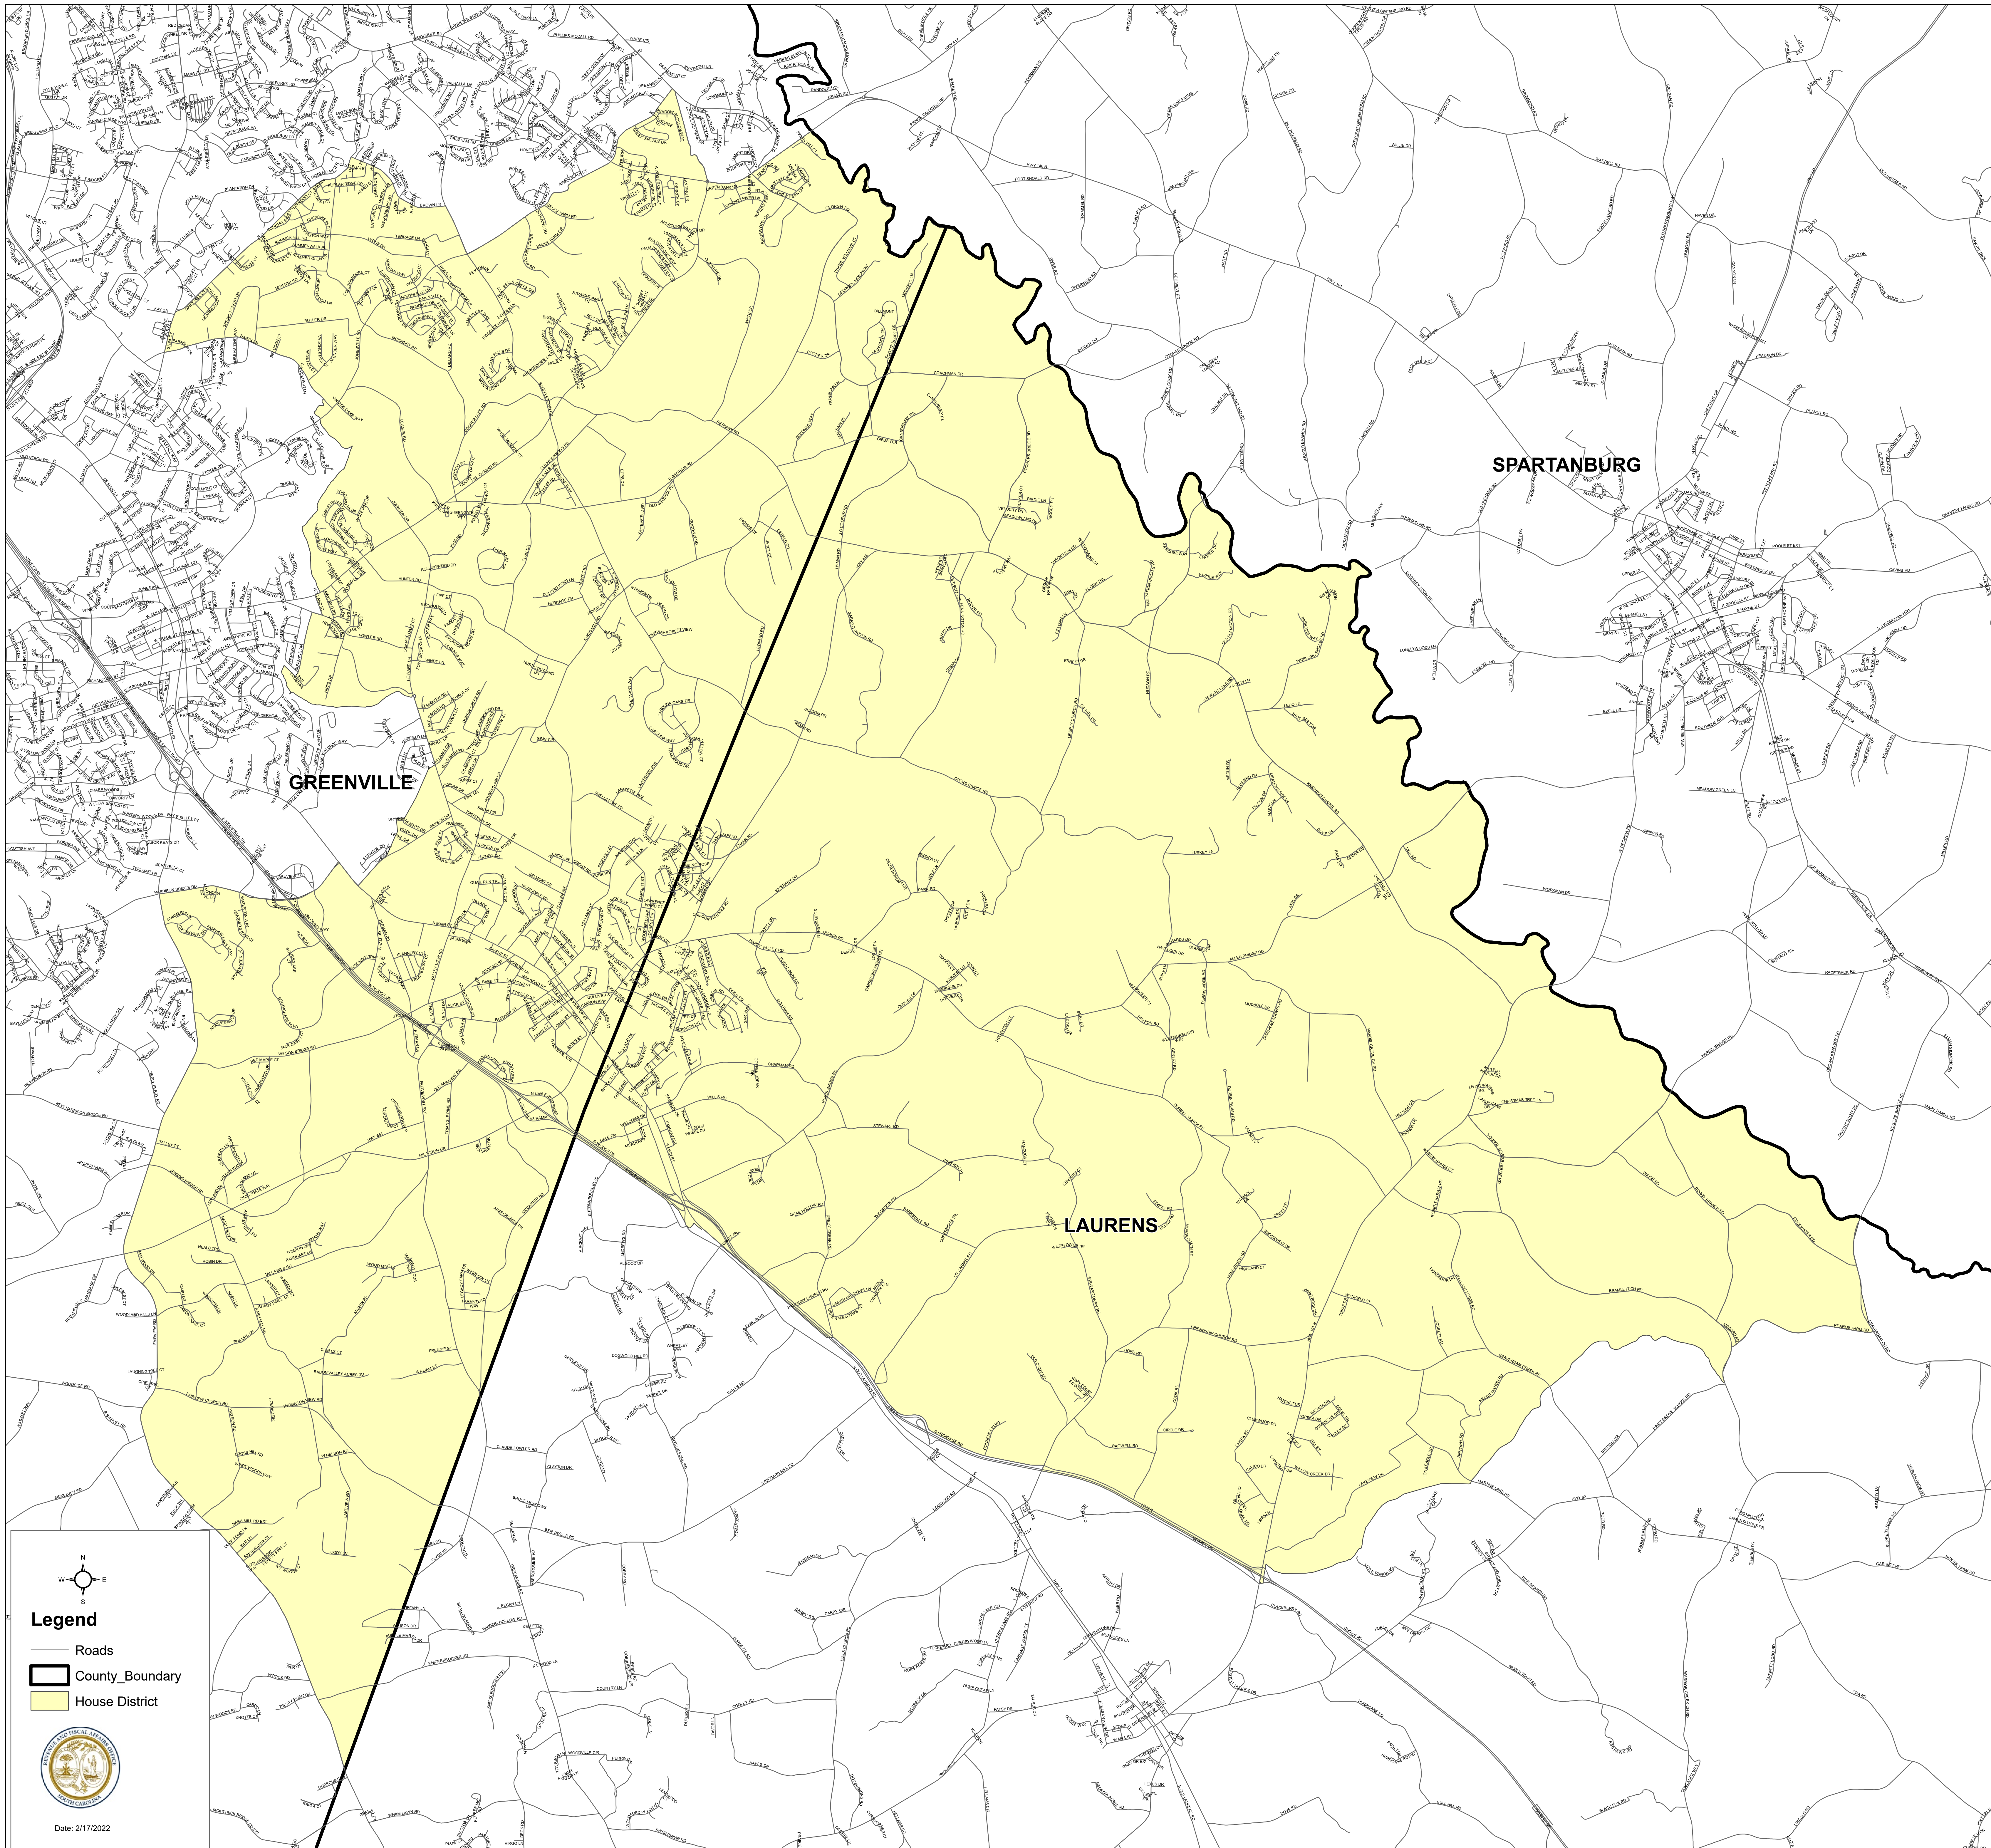

South Carolina House District 16

H.4493

GREENVILLE

SPARTANBURG

LAURENS

Legend

- Roads
- ▭ County_Boundary
- ▭ House District

Date: 2/17/2022