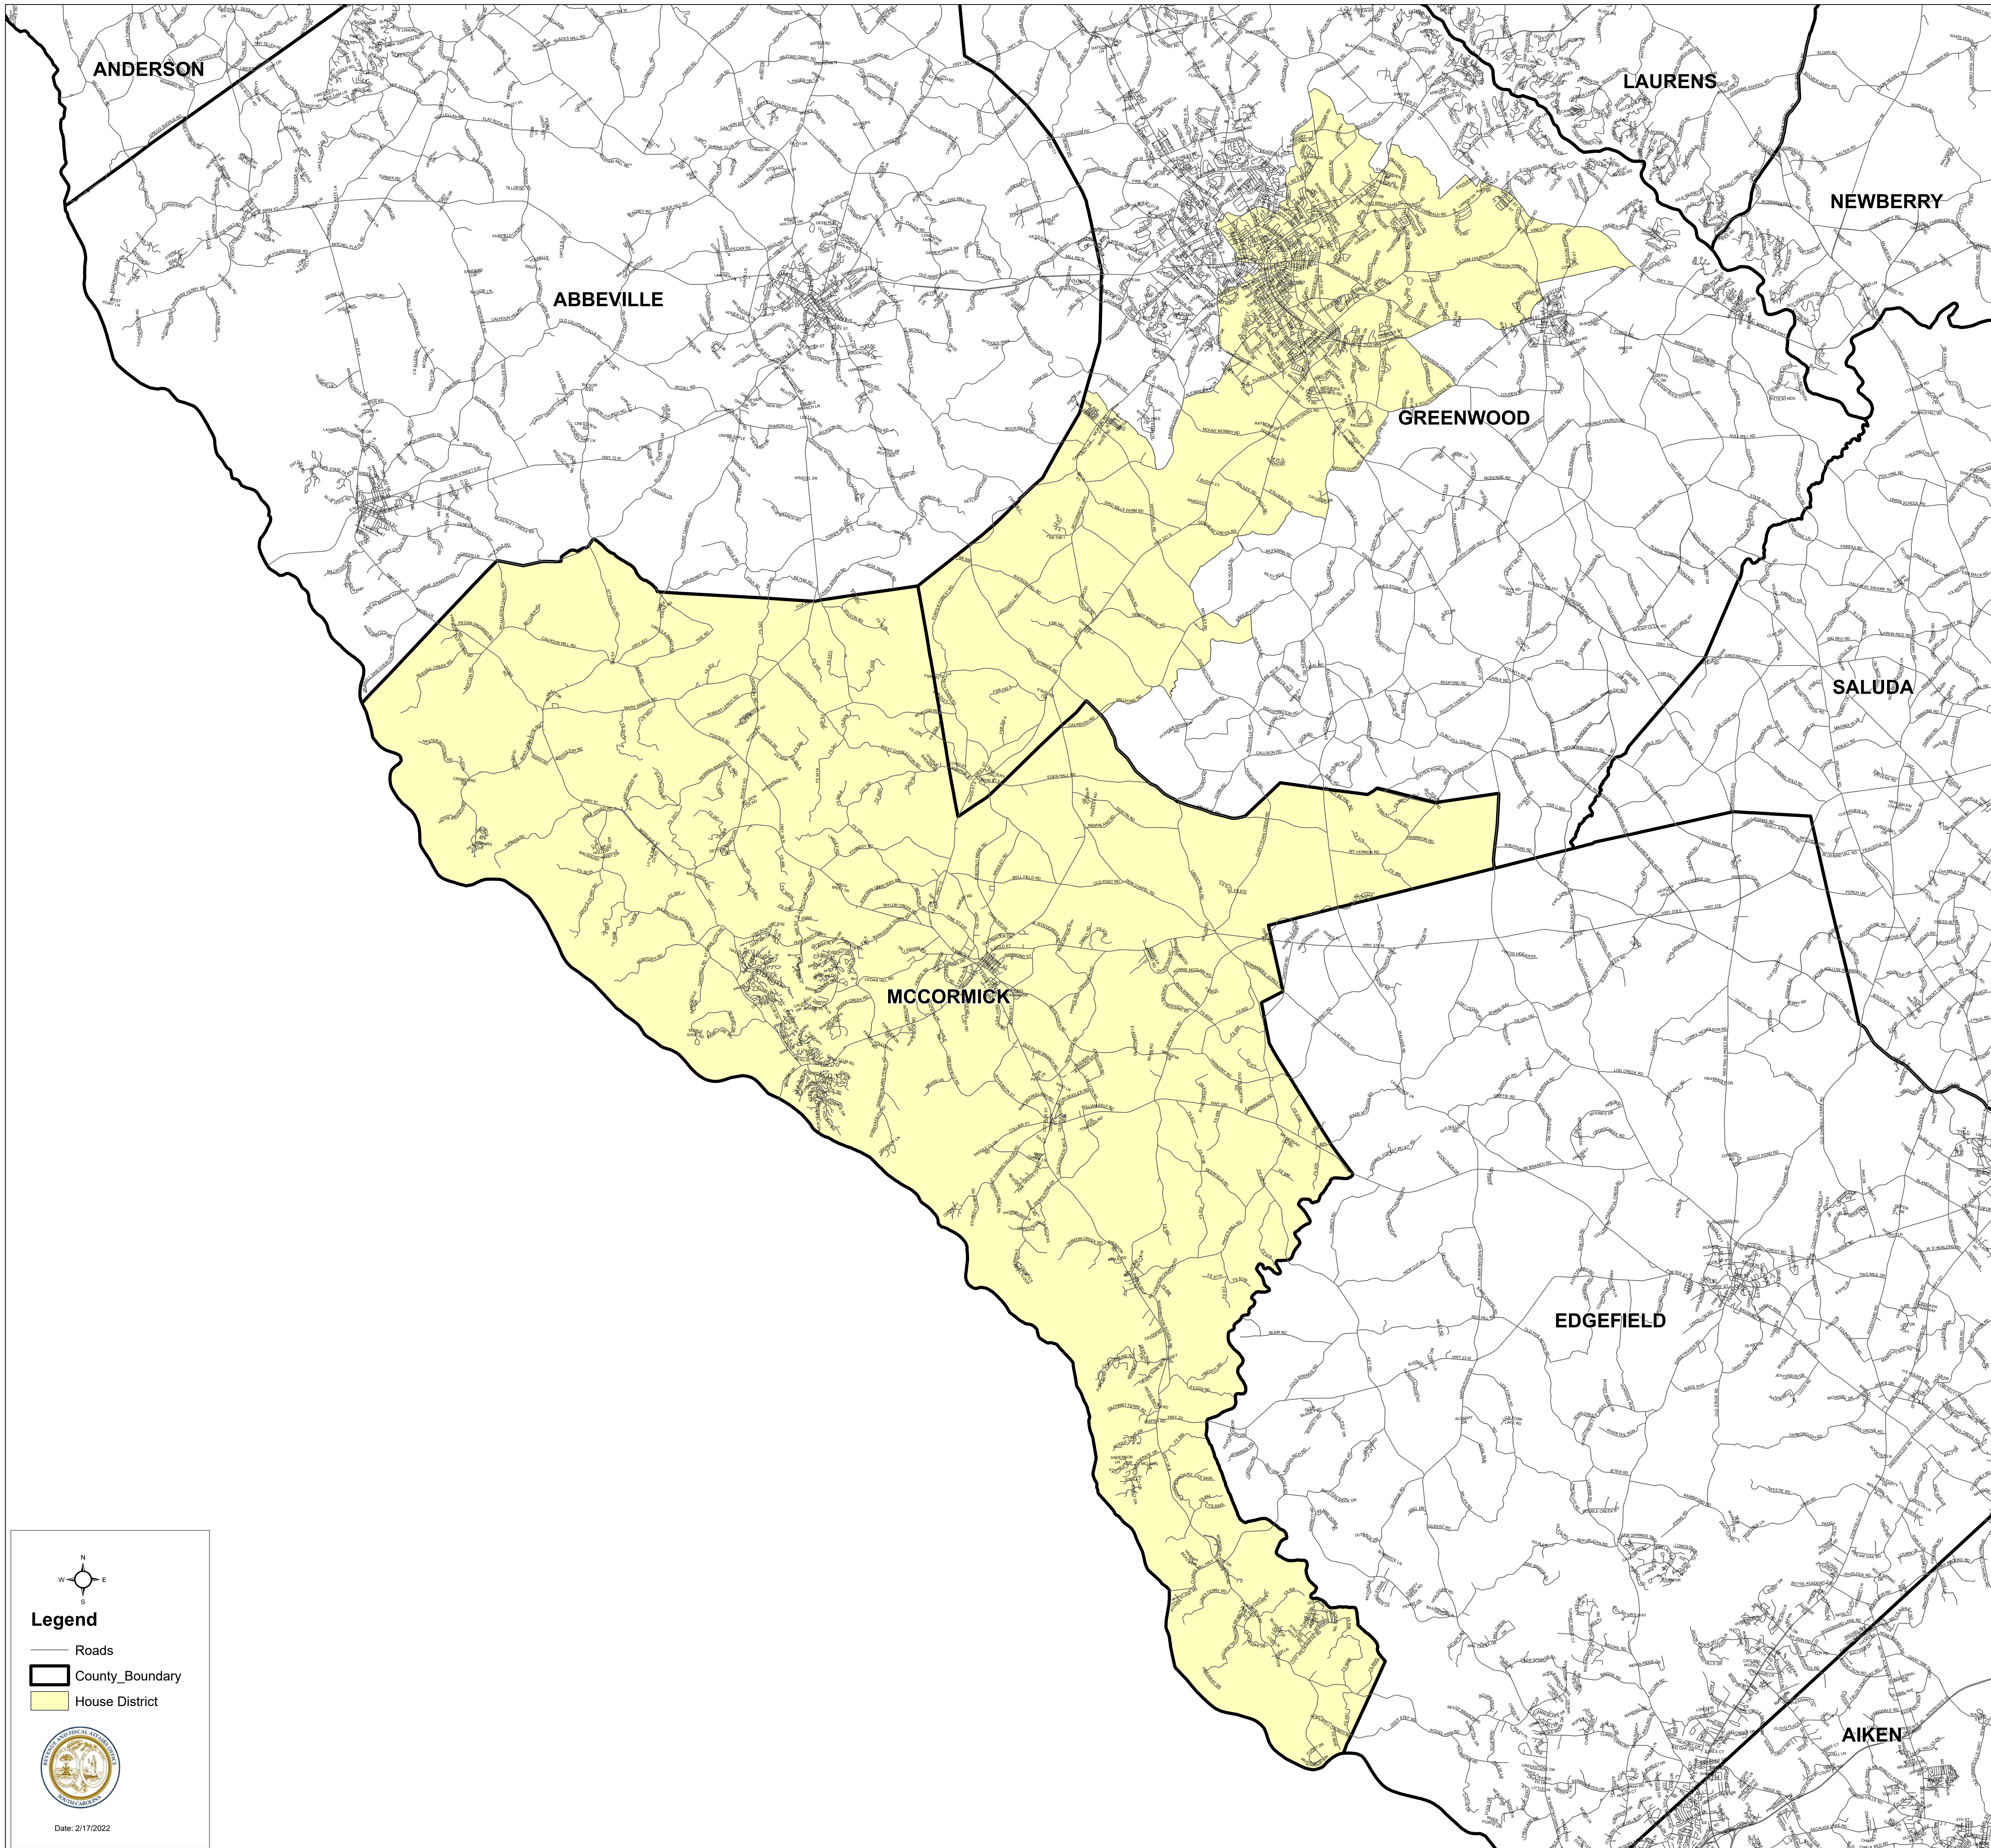

South Carolina House District 12

H.4493

Legend

- Roads
- County_Boundary
- House District

Date: 2/17/2022