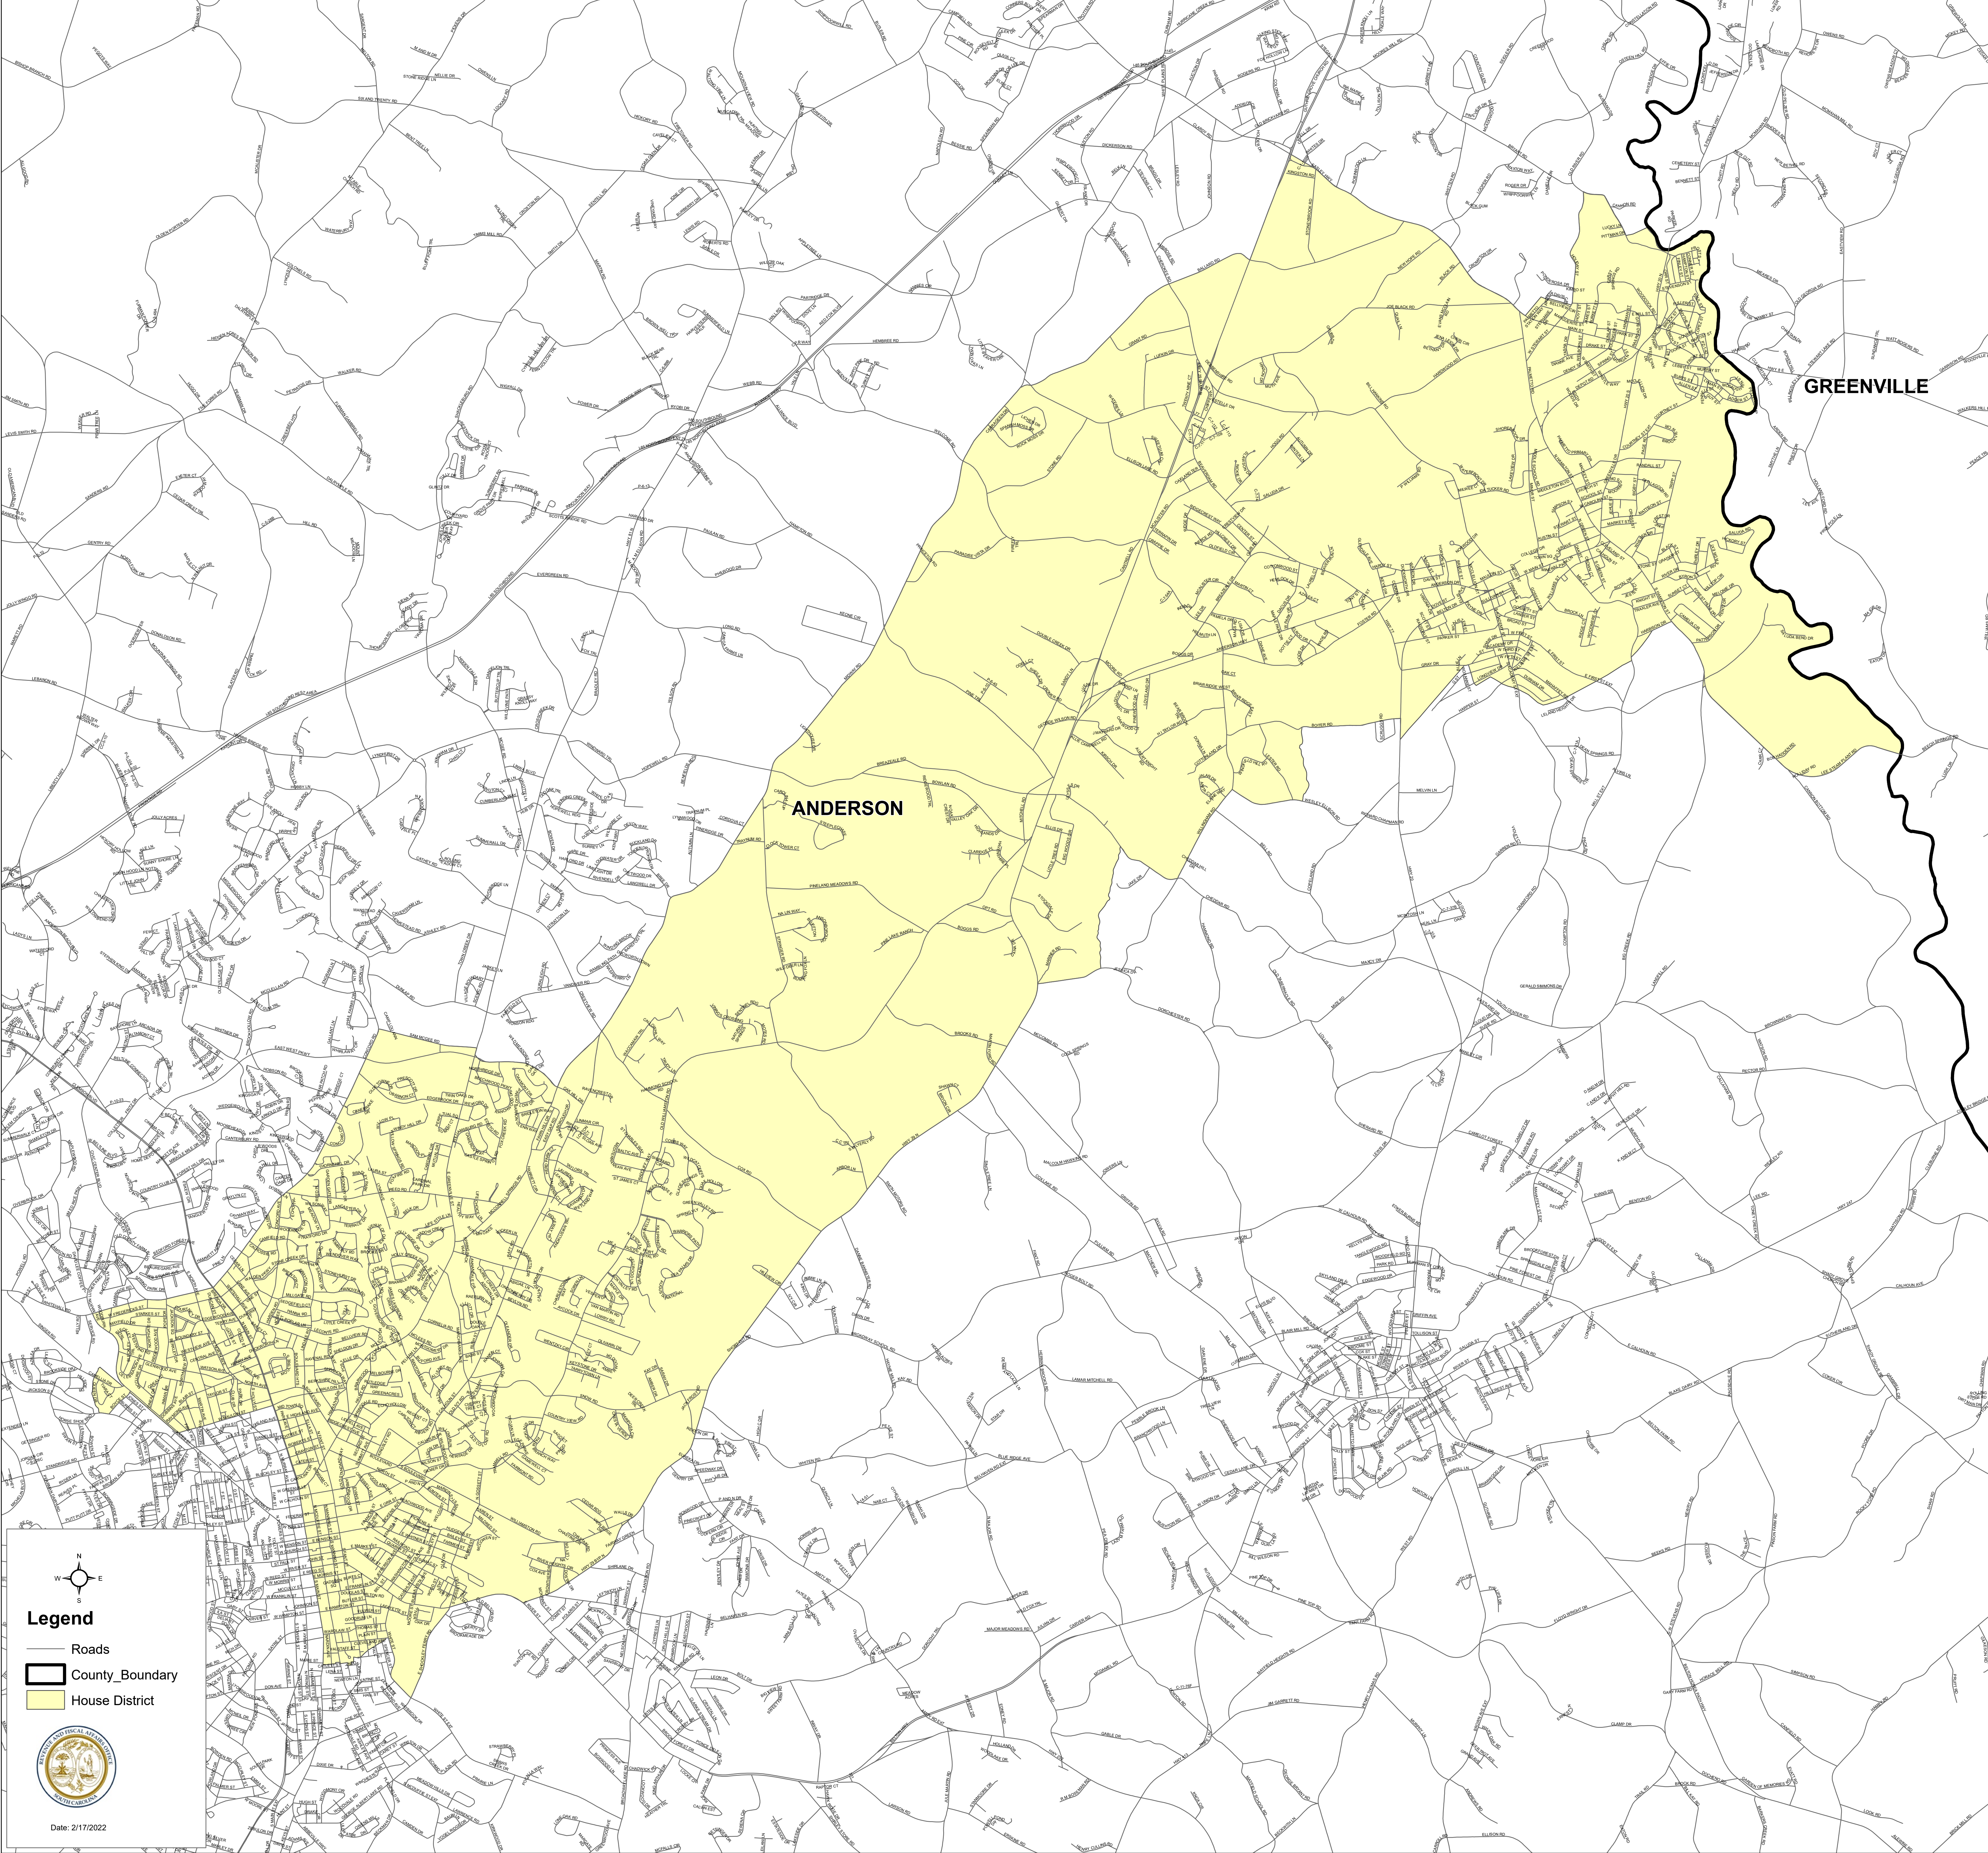

South Carolina House District 9

H.4493

Legend

- Roads
- County_Boundary
- House District

Date: 2/17/2022