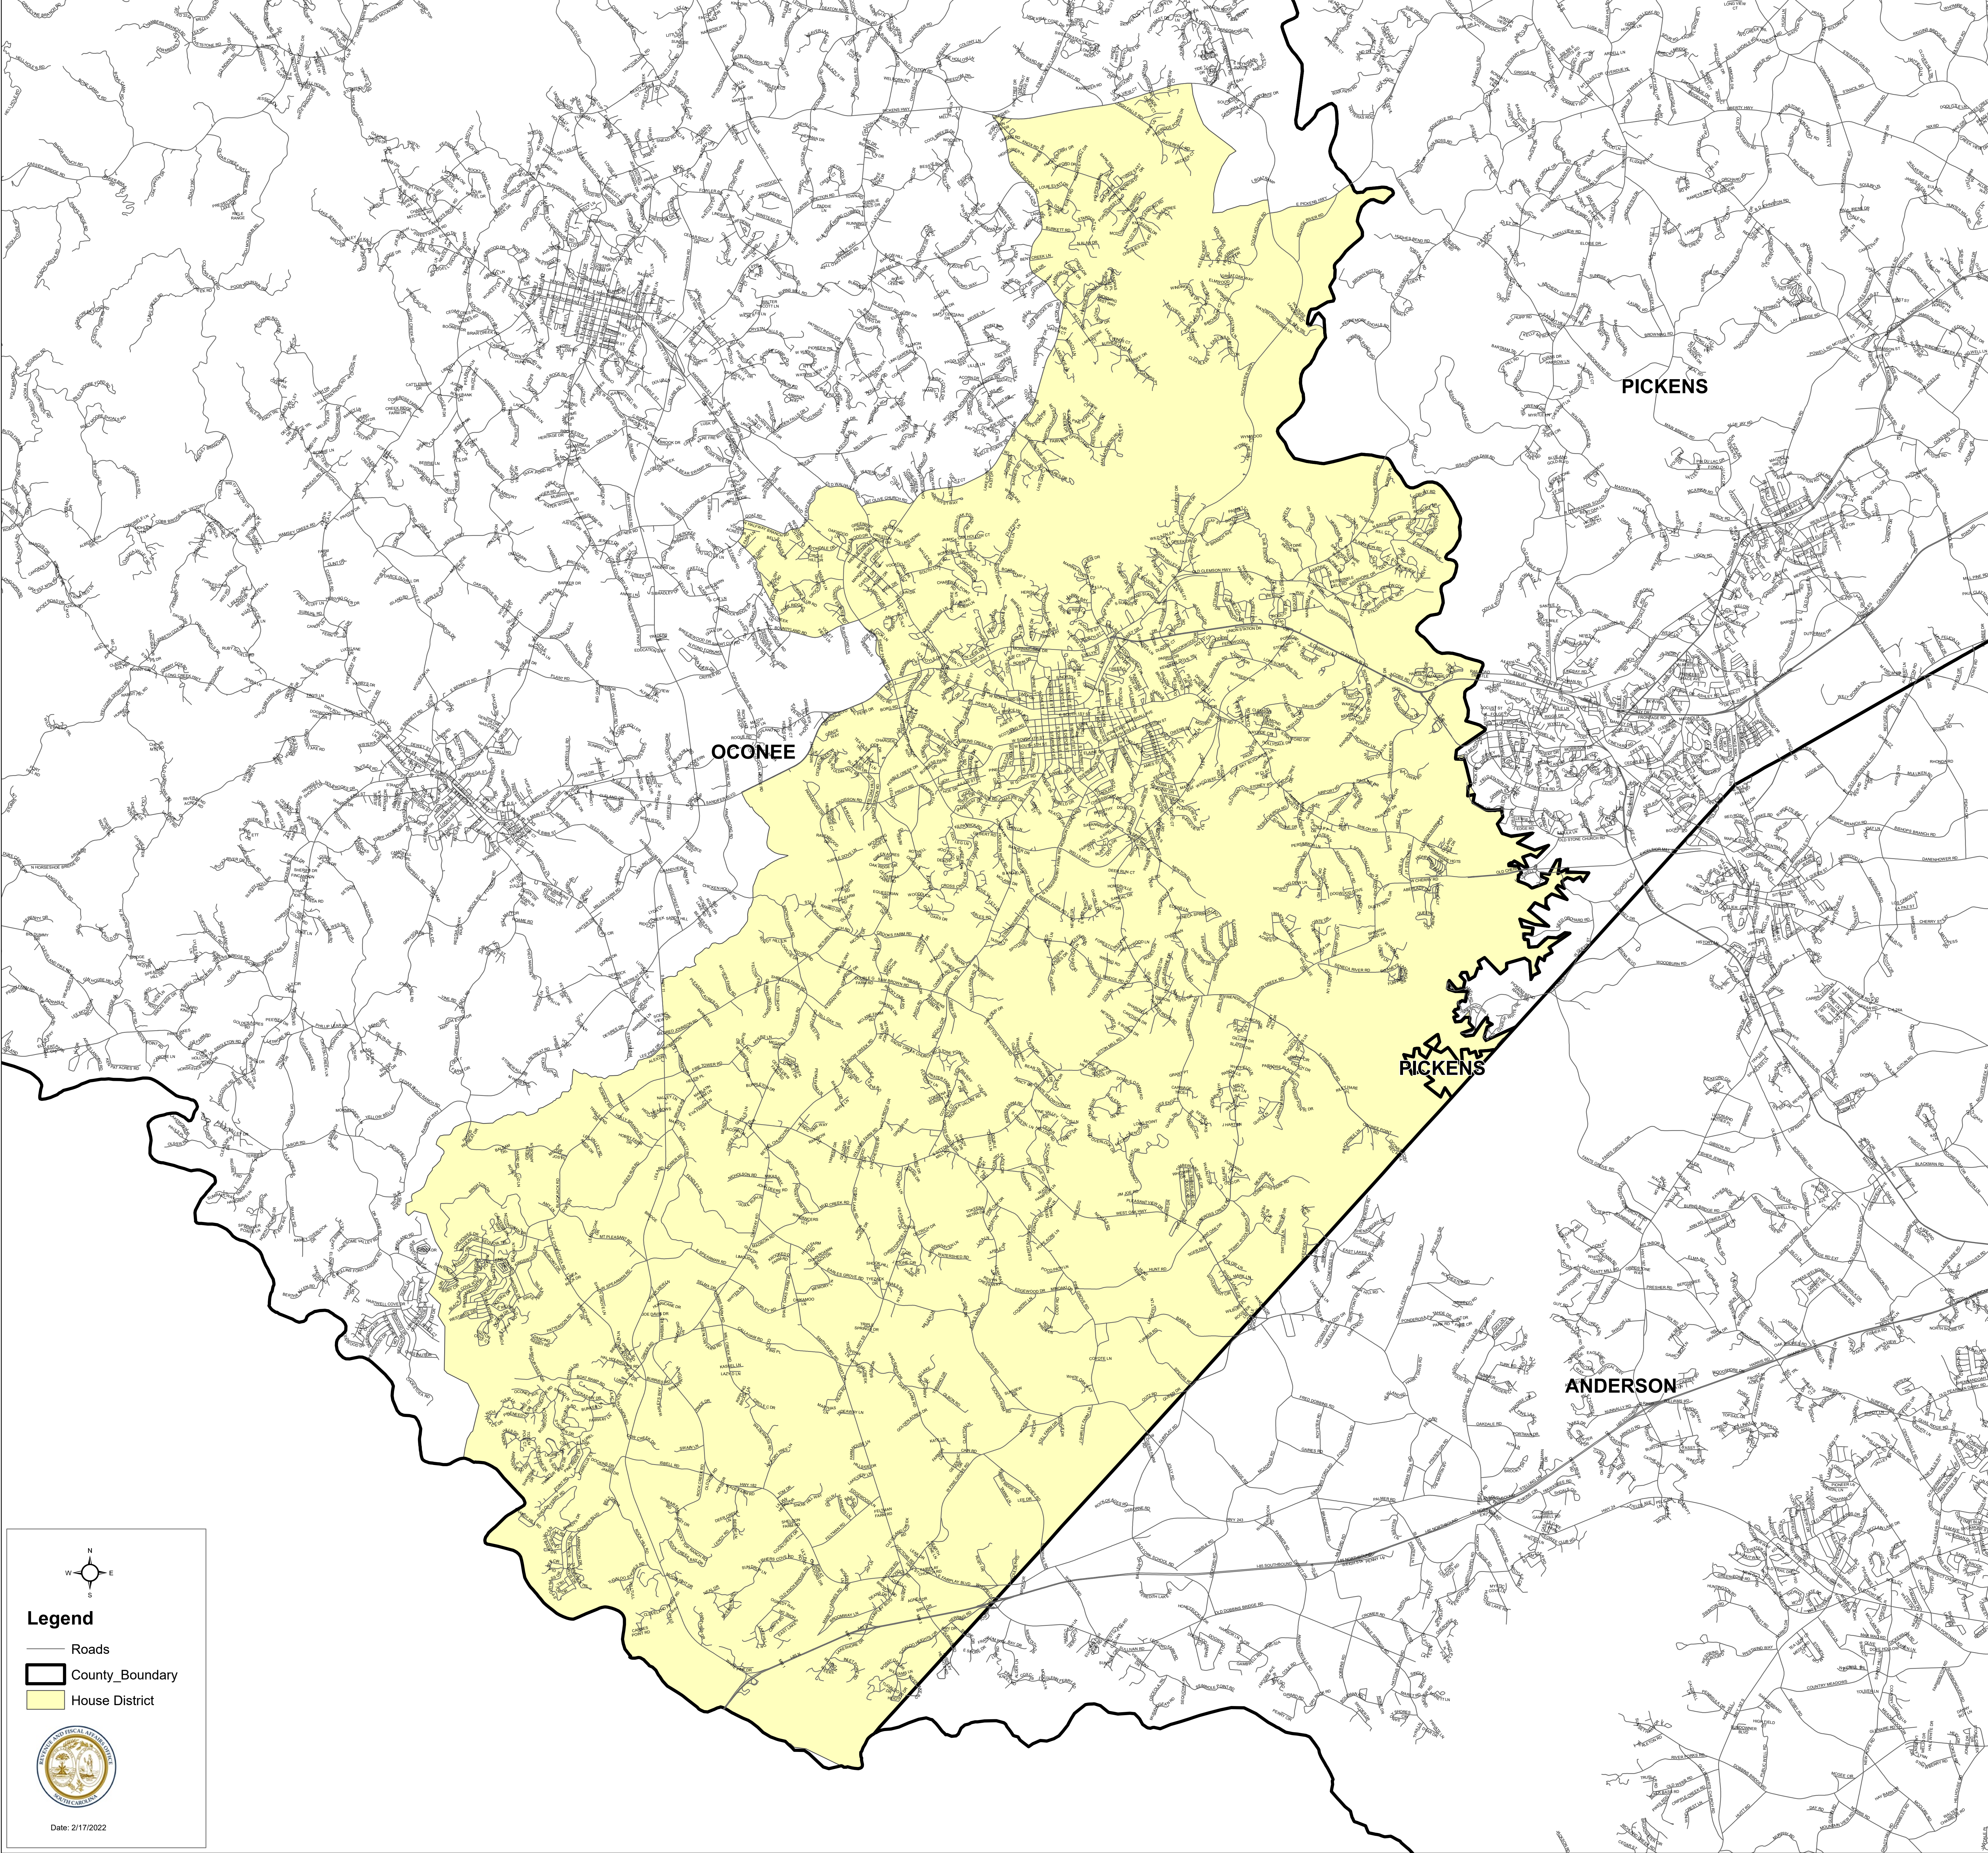

South Carolina House District 2

H.4493

Legend

- Roads
- County_Boundary
- House District

Date: 2/17/2022