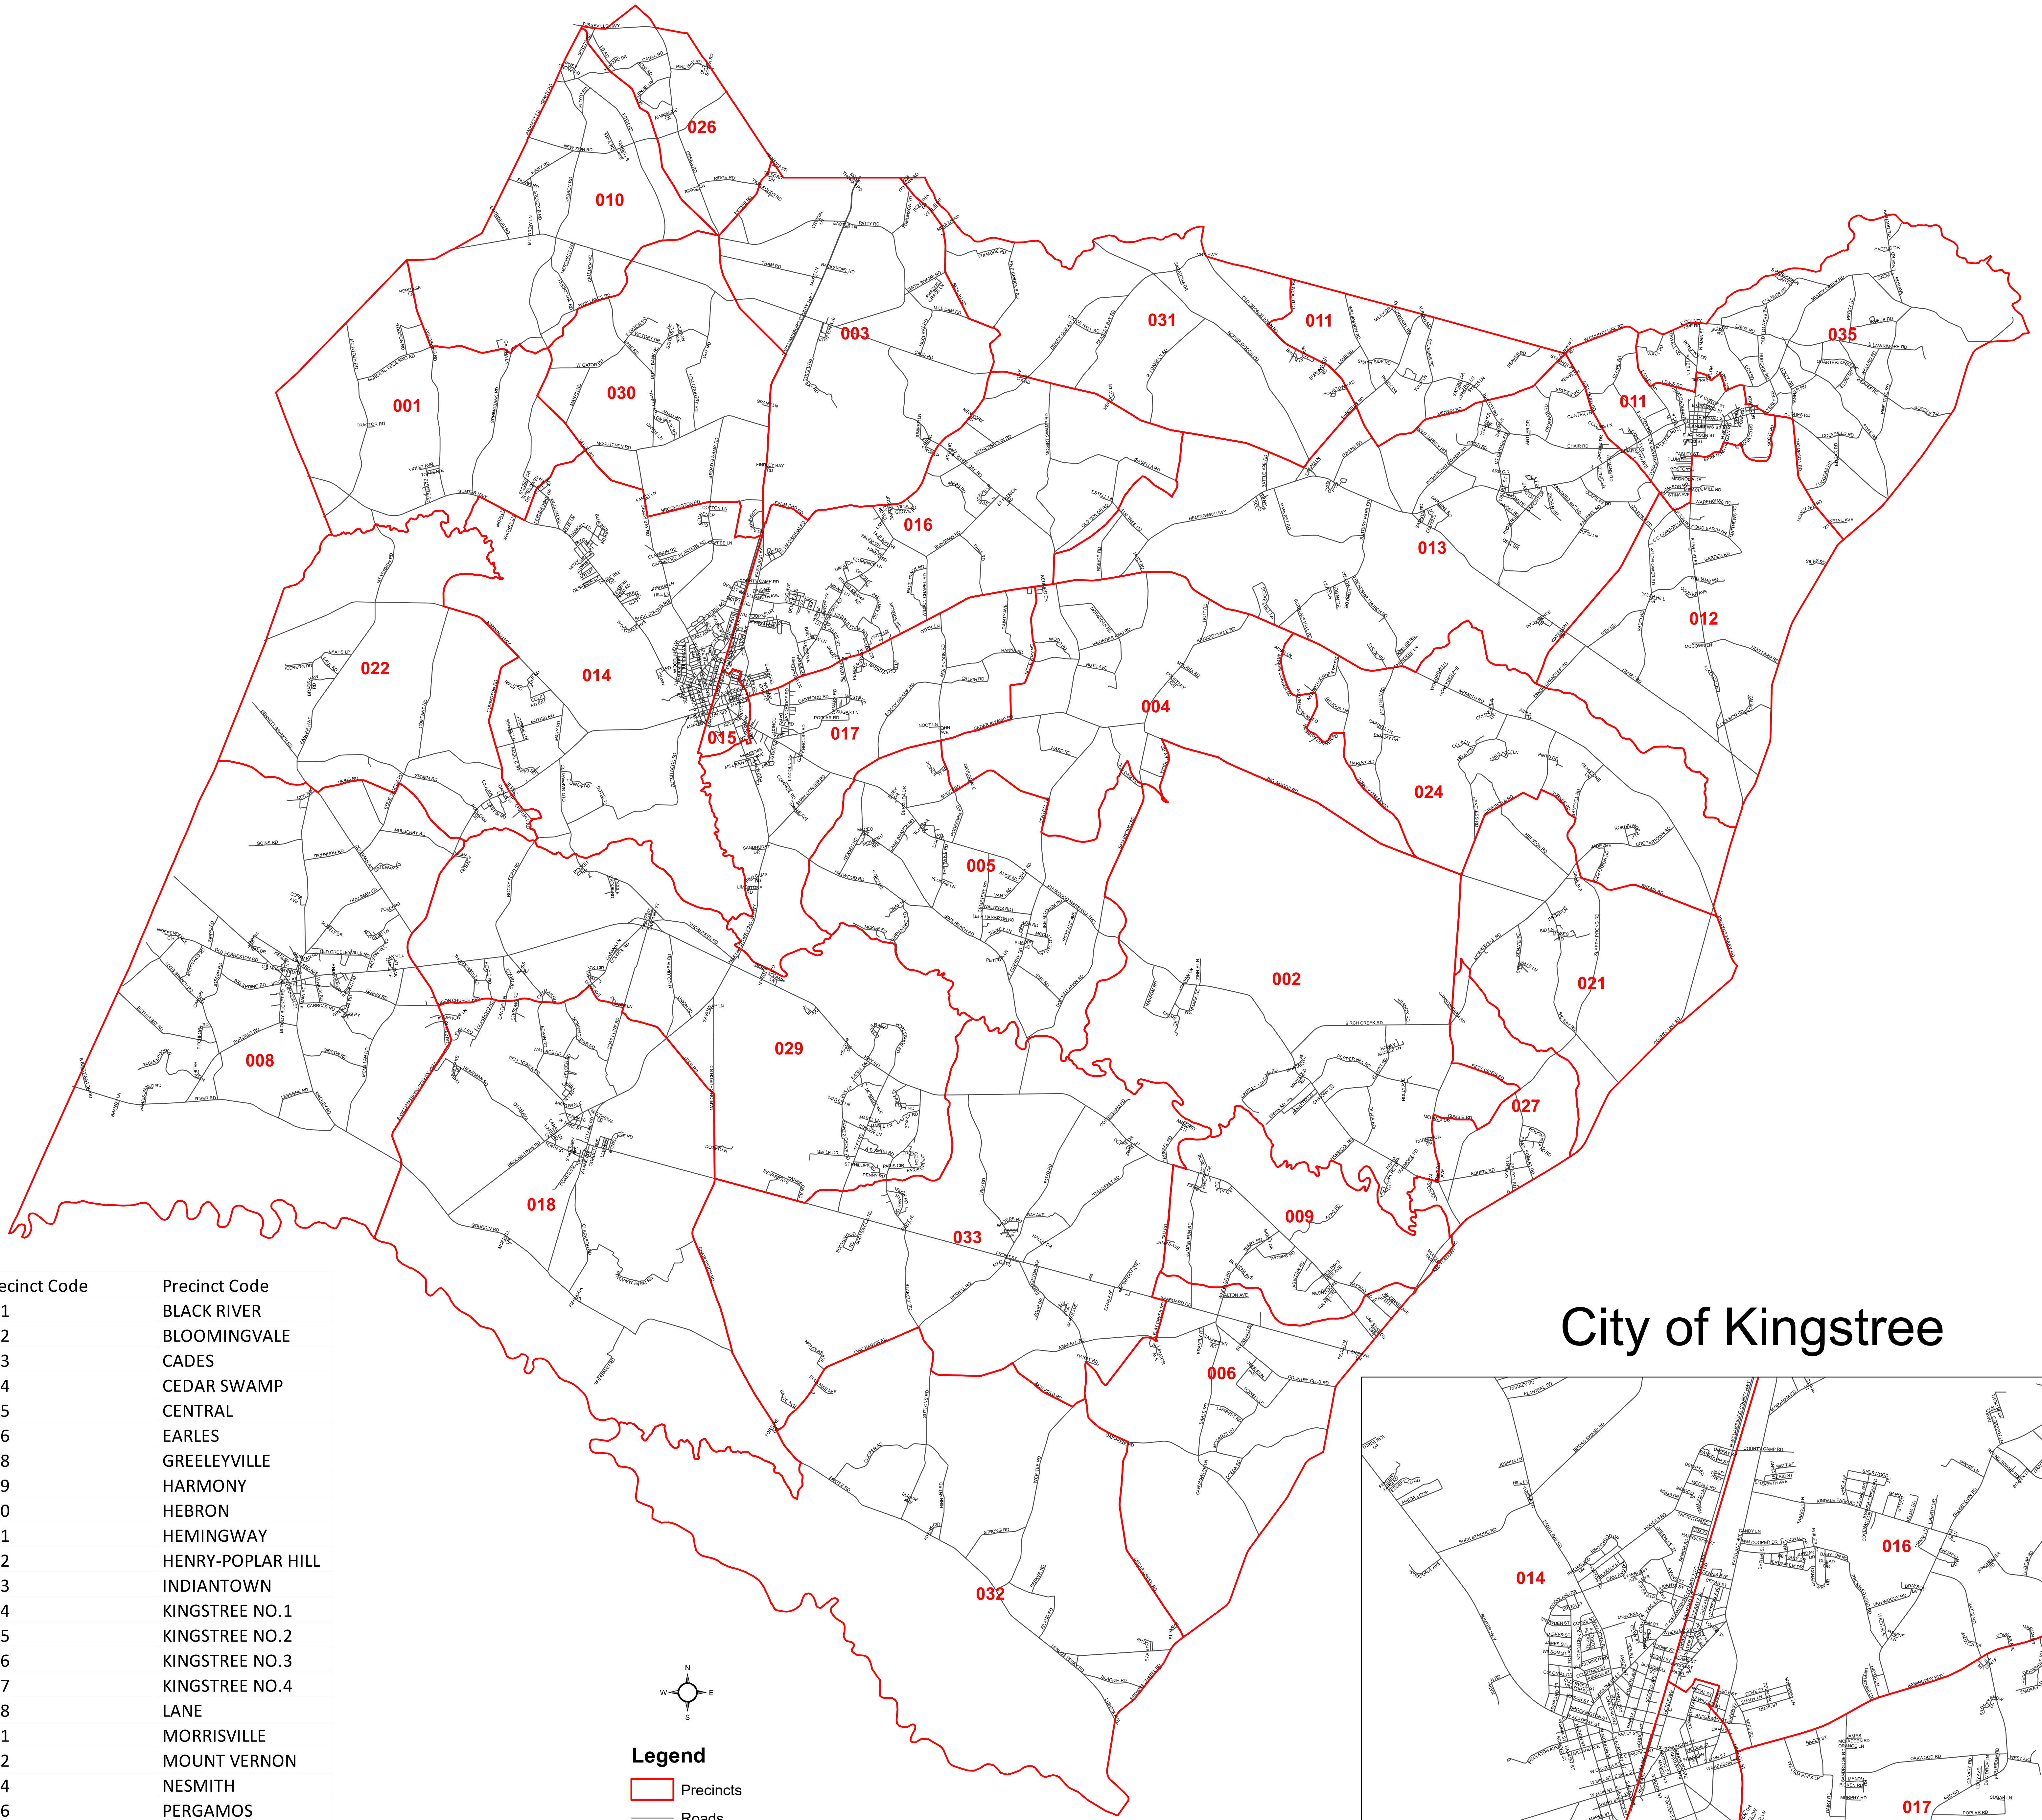

Williamsburg County Precincts

P-89-12

Precinct Code	Precinct Code
001	BLACK RIVER
002	BLOOMINGVALE
003	CADES
004	CEDAR SWAMP
005	CENTRAL
006	EARLES
008	GREELEYVILLE
009	HARMONY
010	HEBRON
011	HEMINGWAY
012	HENRY-POPLAR HILL
013	INDIANTOWN
014	KINGSTREE NO.1
015	KINGSTREE NO.2
016	KINGSTREE NO.3
017	KINGSTREE NO.4
018	LANE
021	MORRISVILLE
022	MOUNT VERNON
024	NESMITH
026	PERGAMOS
027	PINEY FOREST
029	SALTERS
030	SANDY BAY
031	SINGLETARY
032	SUTTONS
033	TRIO
035	MUDDY CREEK

Legend

- Precincts
- Roads

Date: 2/2/2022

City of Kingstree