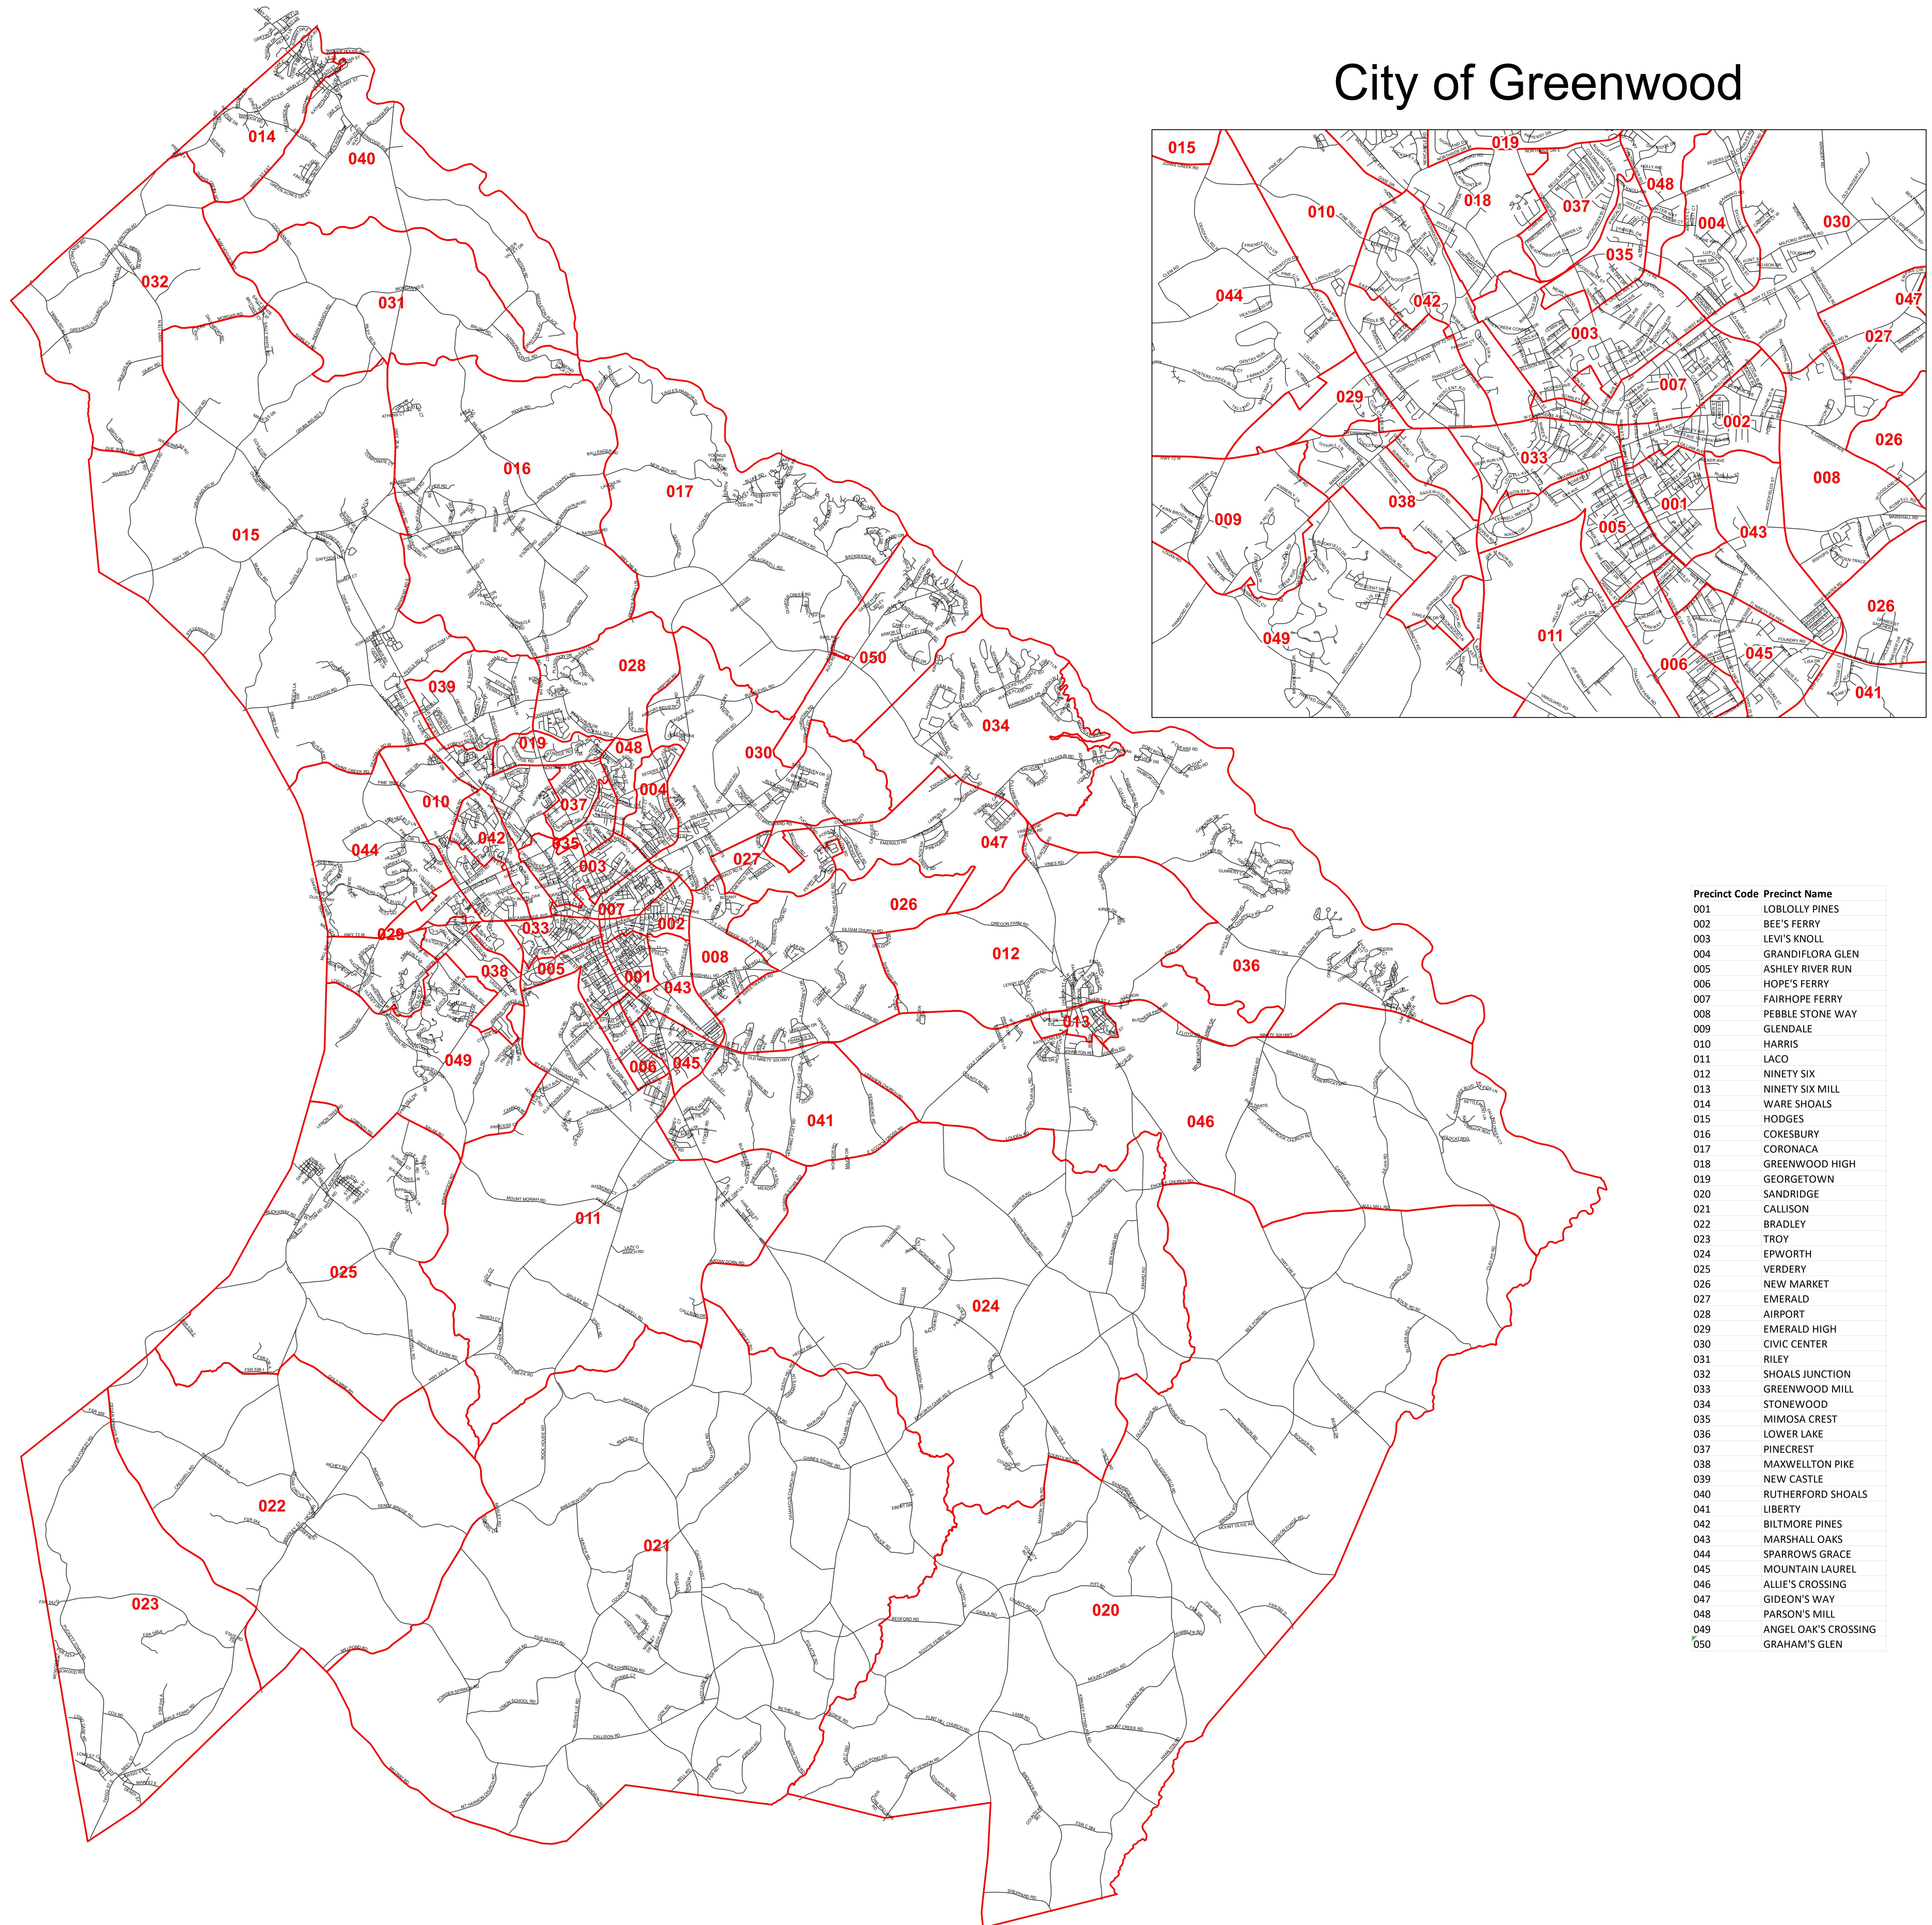

Greenwood County Precincts

P-47-19a

City of Greenwood

Precinct Code	Precinct Name
001	LOBLOLLY PINES
002	BEE'S FERRY
003	LEVI'S KNOLL
004	GRANDFLORA GLEN
005	ASHLEY RIVER RUN
006	HOPE'S FERRY
007	FAIRHOPE FERRY
008	PEBBLE STONE WAY
009	GLENDALE
010	HARRIS
011	LACO
012	NINETY SIX
013	NINETY SIX MILL
014	WARE SHOALS
015	HODGES
016	COKESBURY
017	CORONACA
018	GREENWOOD HIGH
019	GEORGETOWN
020	SANDRIDGE
021	CALLISON
022	BRADLEY
023	TROY
024	EPWORTH
025	VERDERY
026	NEW MARKET
027	EMERALD
028	AIRPORT
029	EMERALD HIGH
030	CIVIC CENTER
031	RILEY
032	SHOALS JUNCTION
033	GREENWOOD MILL
034	STONEWOOD
035	MIMOSA CREST
036	LOWER LAKE
037	PINECREST
038	MAXWELLTON PIKE
039	NEW CASTLE
040	RUTHERFORD SHOALS
041	LIBERTY
042	BILTMORE PINES
043	MARSHALL OAKS
044	SPARROWS GRACE
045	MOUNTAIN LAUREL
046	ALLIE'S CROSSING
047	GIDEON'S WAY
048	PARSON'S MILL
049	ANGEL OAK'S CROSSING
050	GRAHAM'S GLEN

Legend
Precincts
Roads