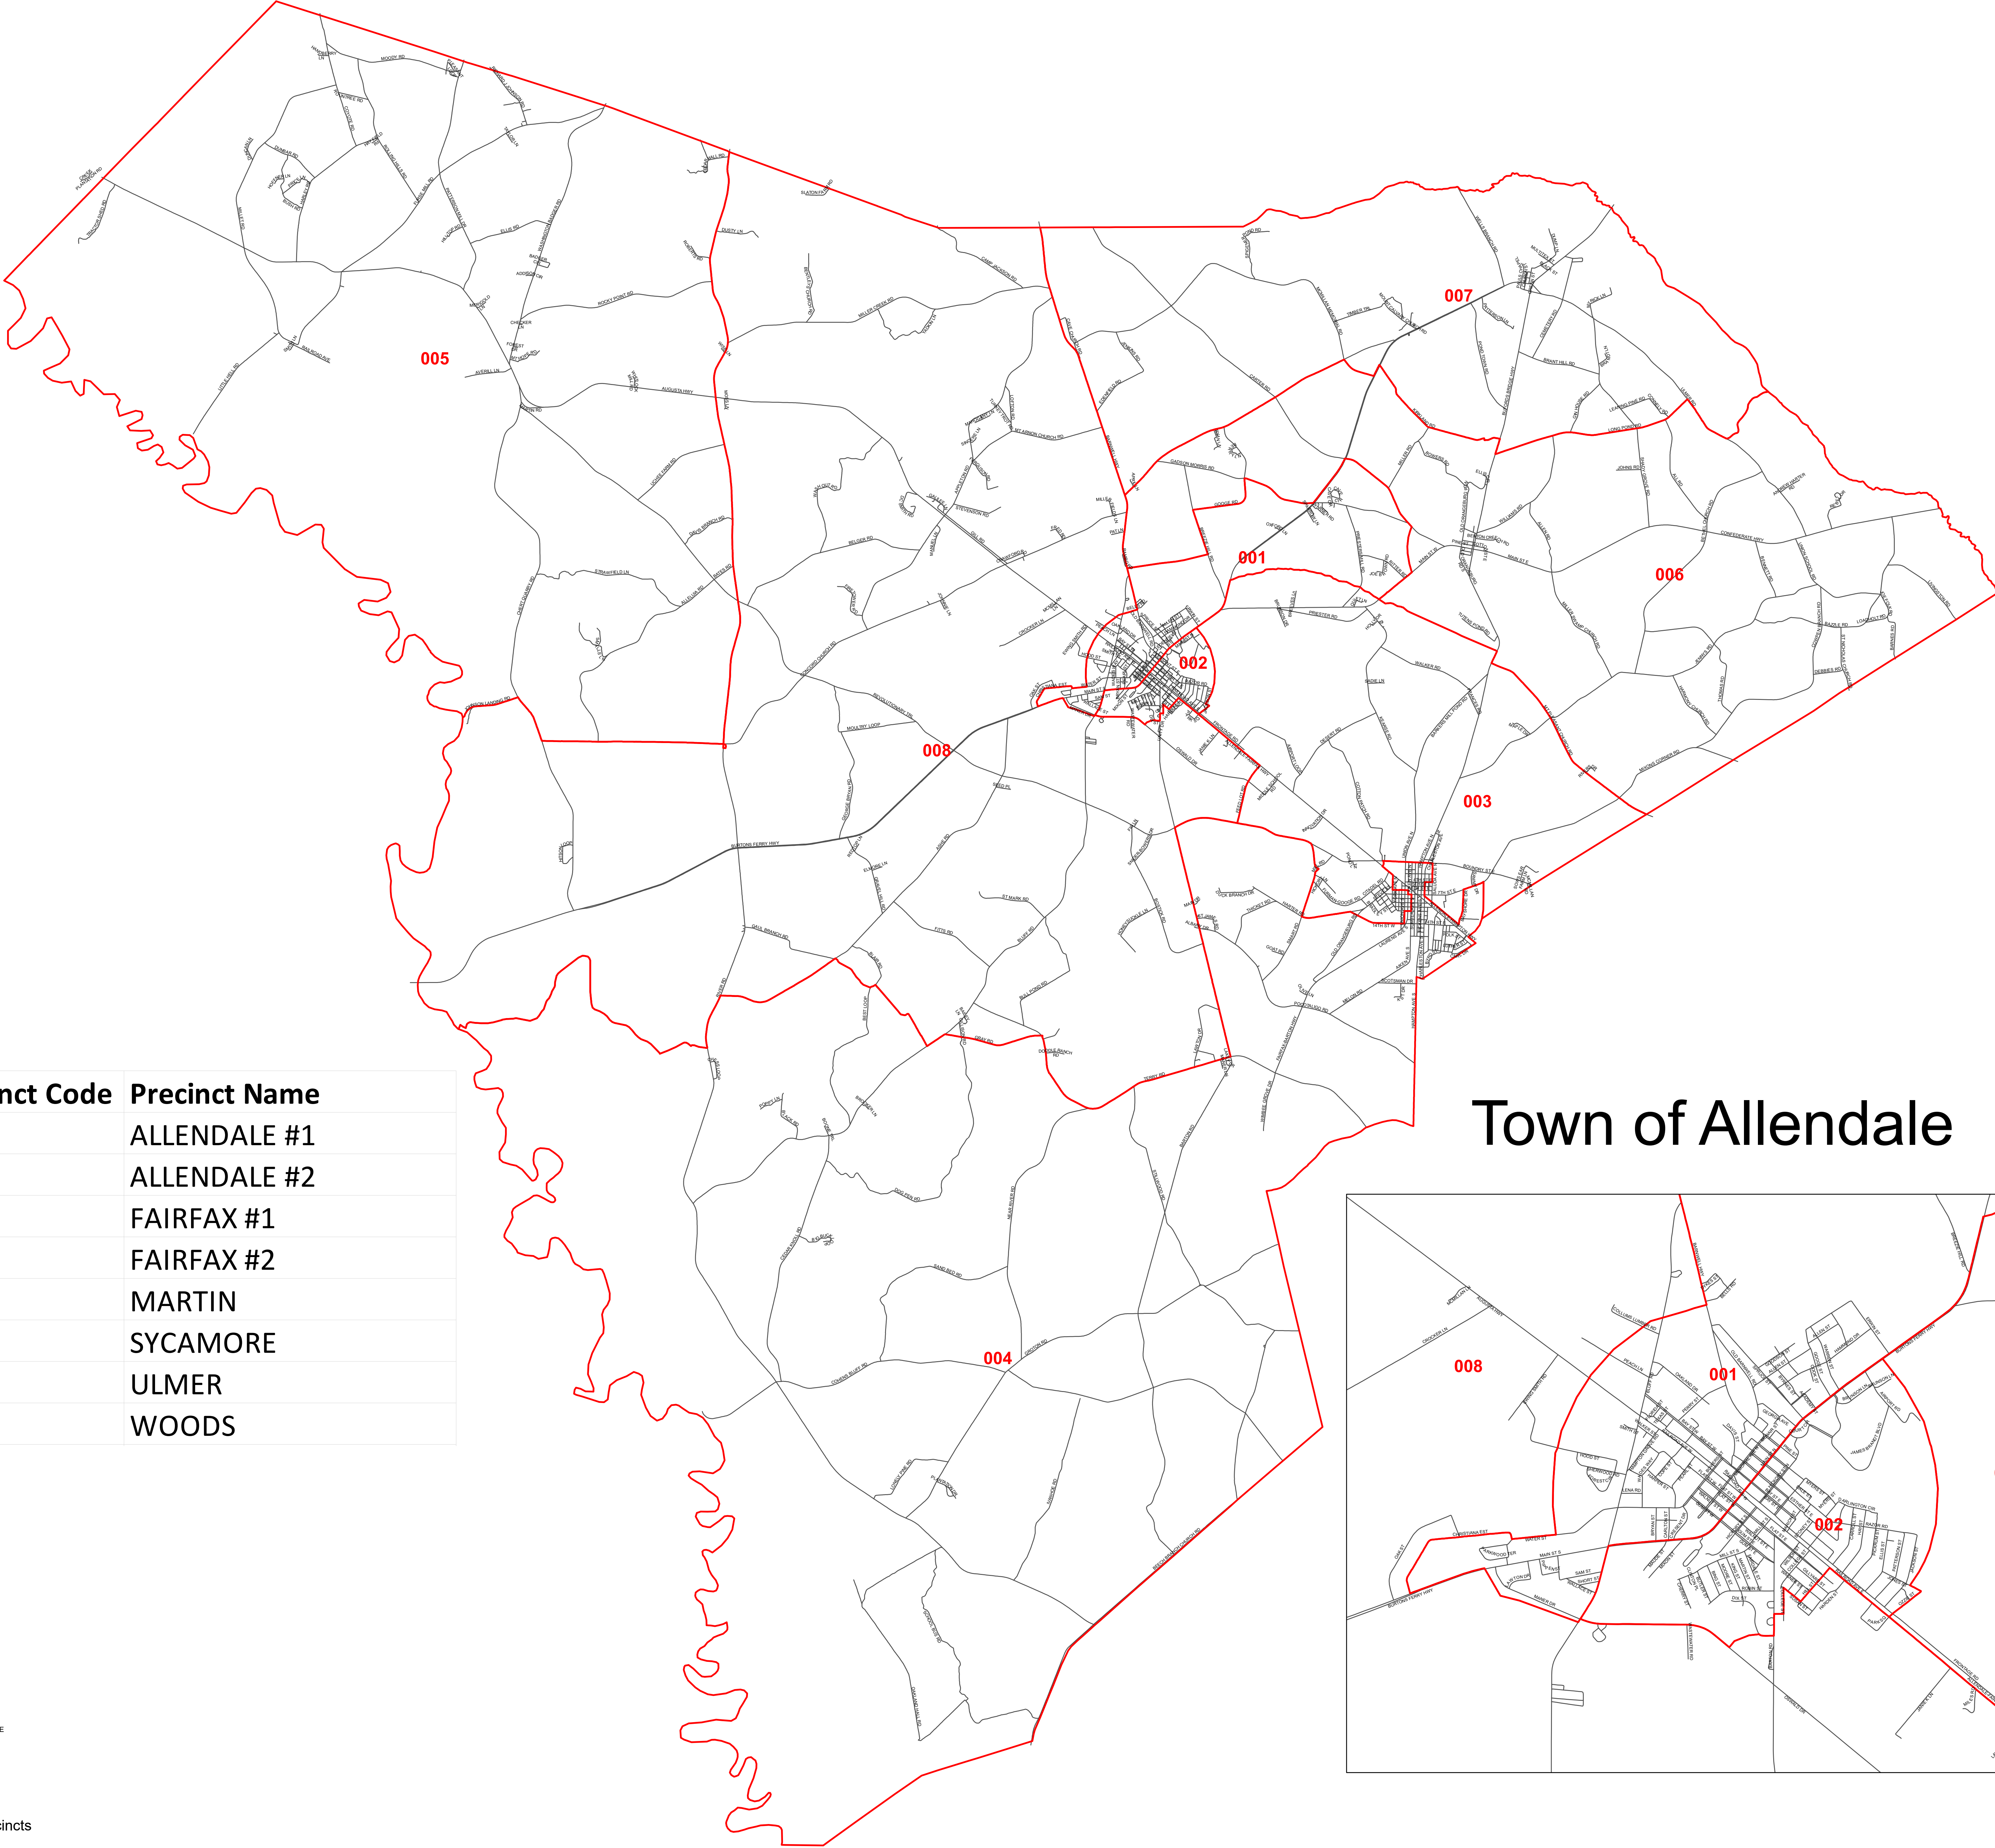

# Allendale County Precincts

Precinct Code	Precinct Name
001	ALLENDALE #1
002	ALLENDALE #2
003	FAIRFAX #1
004	FAIRFAX #2
005	MARTIN
006	SYCAMORE
007	ULMER
008	WOODS

## Town of Allendale

**Legend**  
Precincts  
Roads