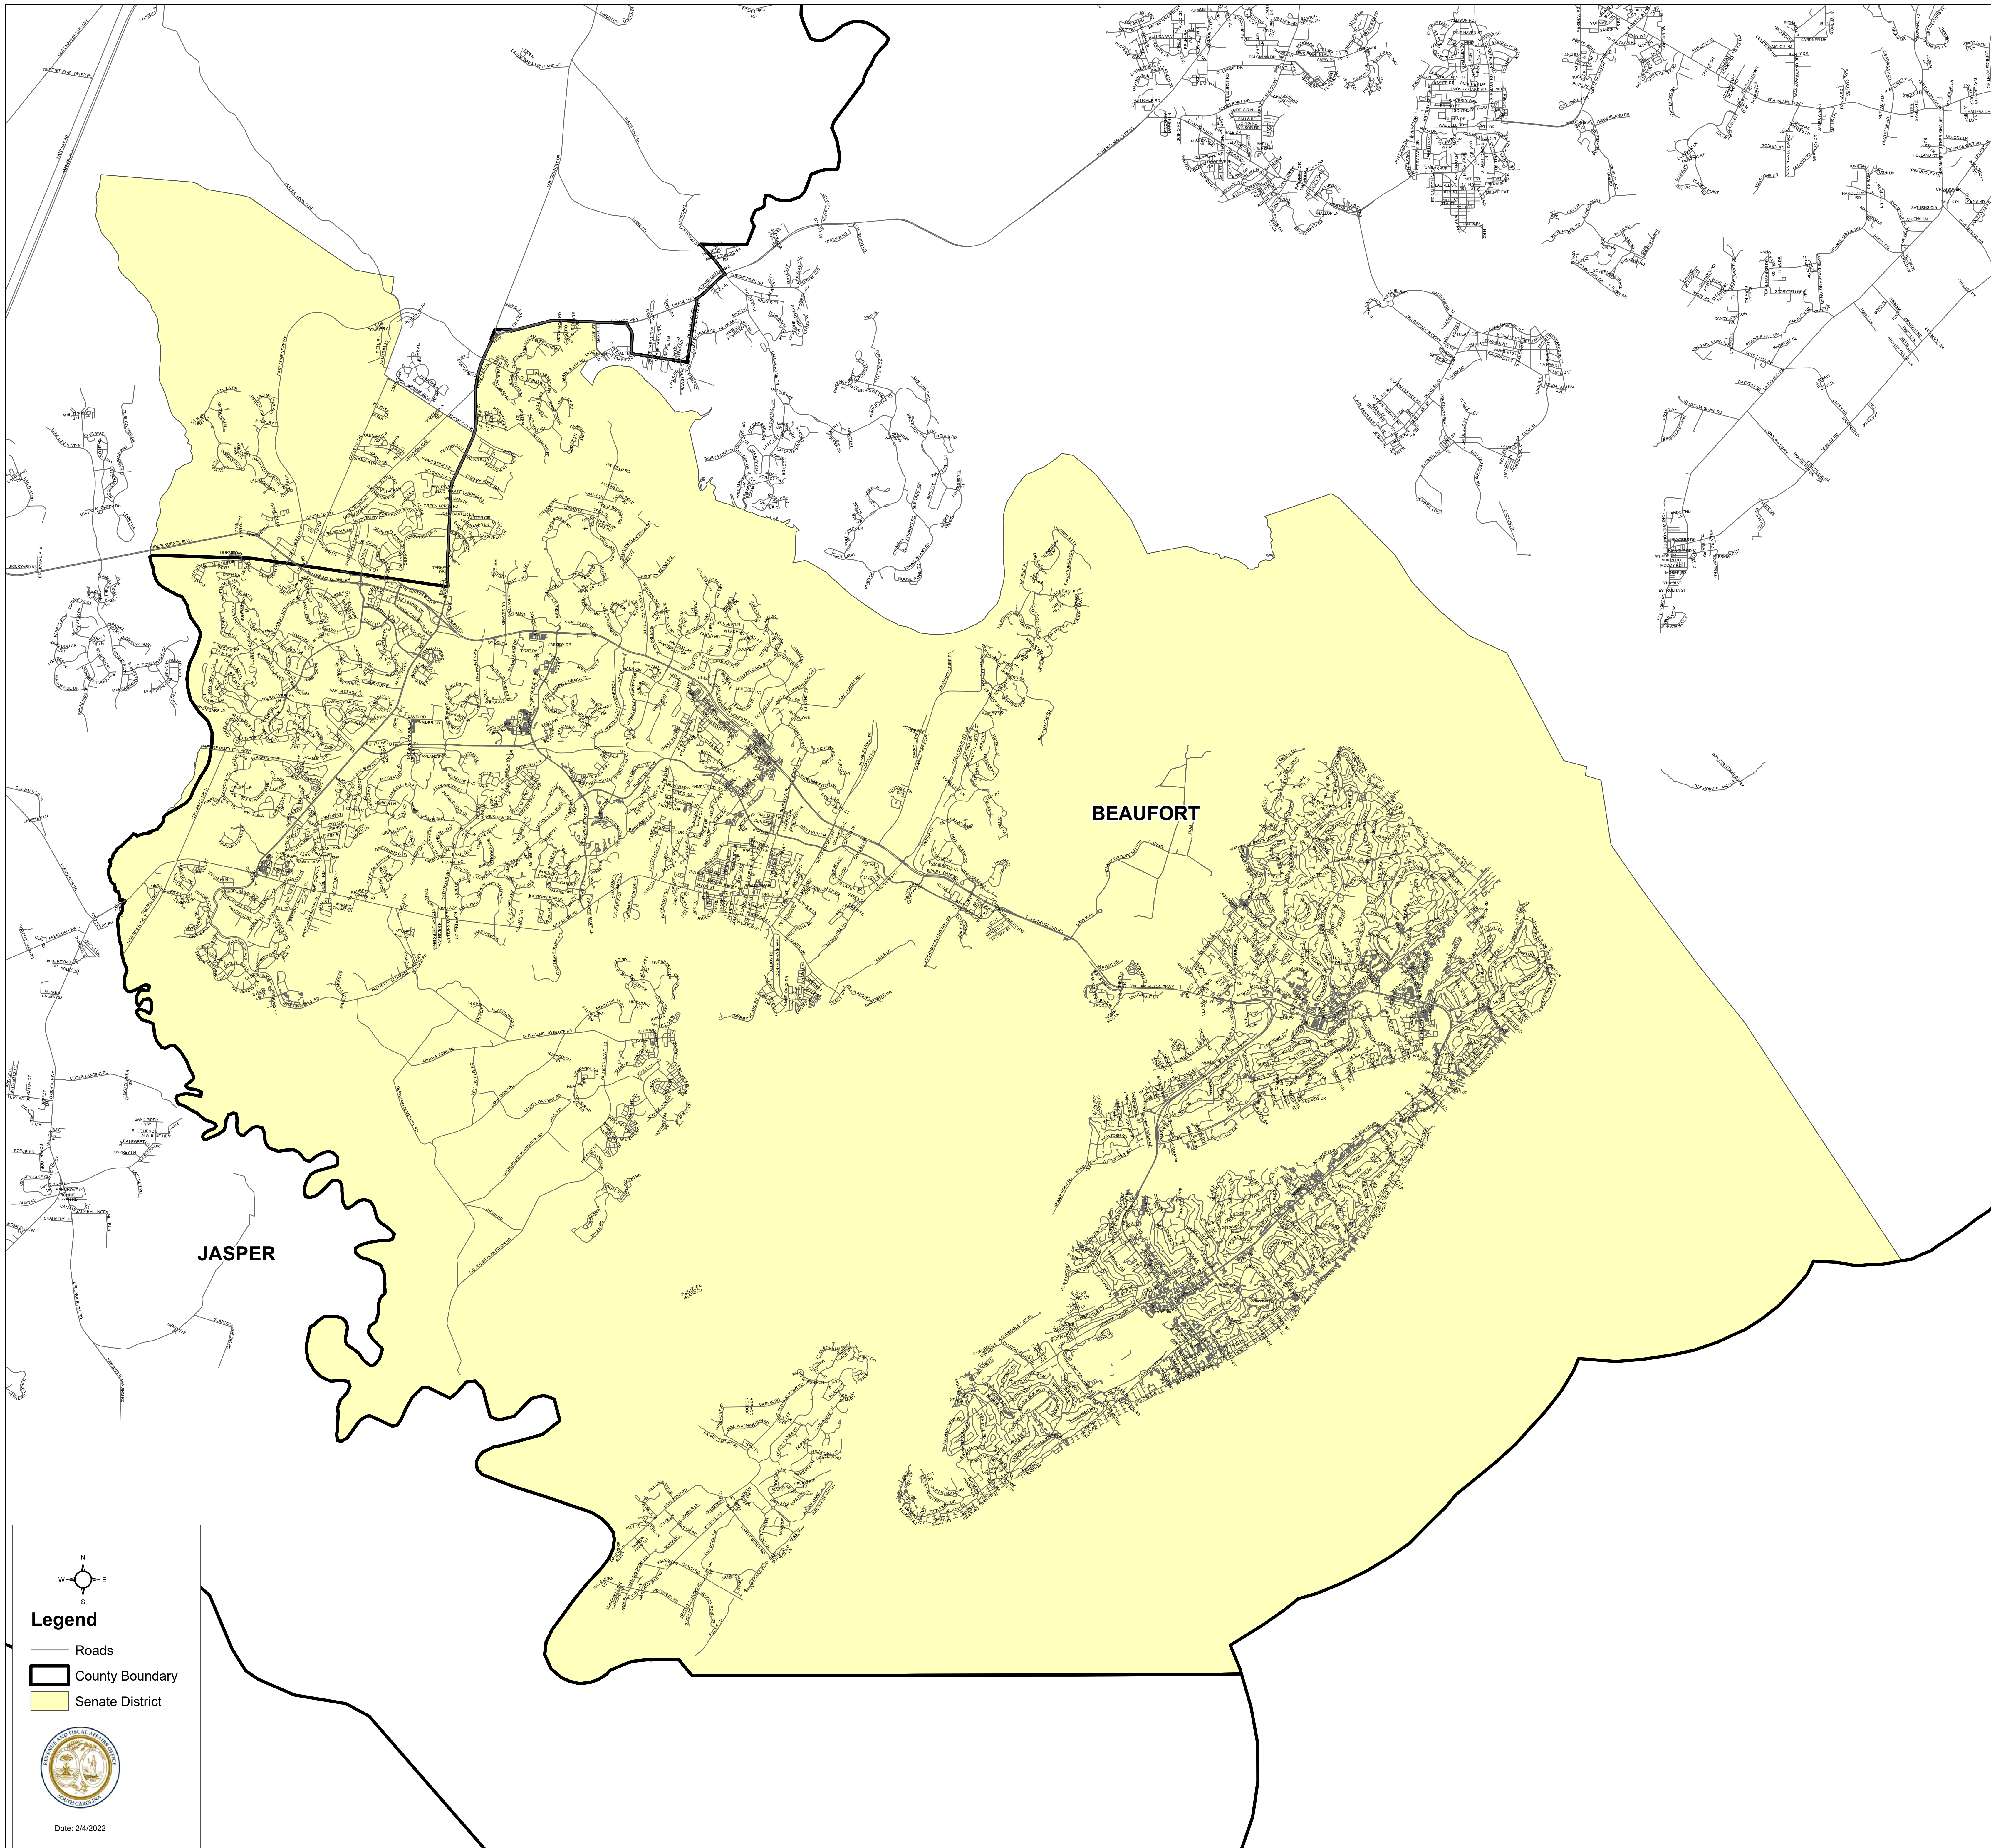

South Carolina Senate District 46

H.4493

Legend
— Roads
▭ County Boundary
▭ Senate District

Date: 2/4/2022