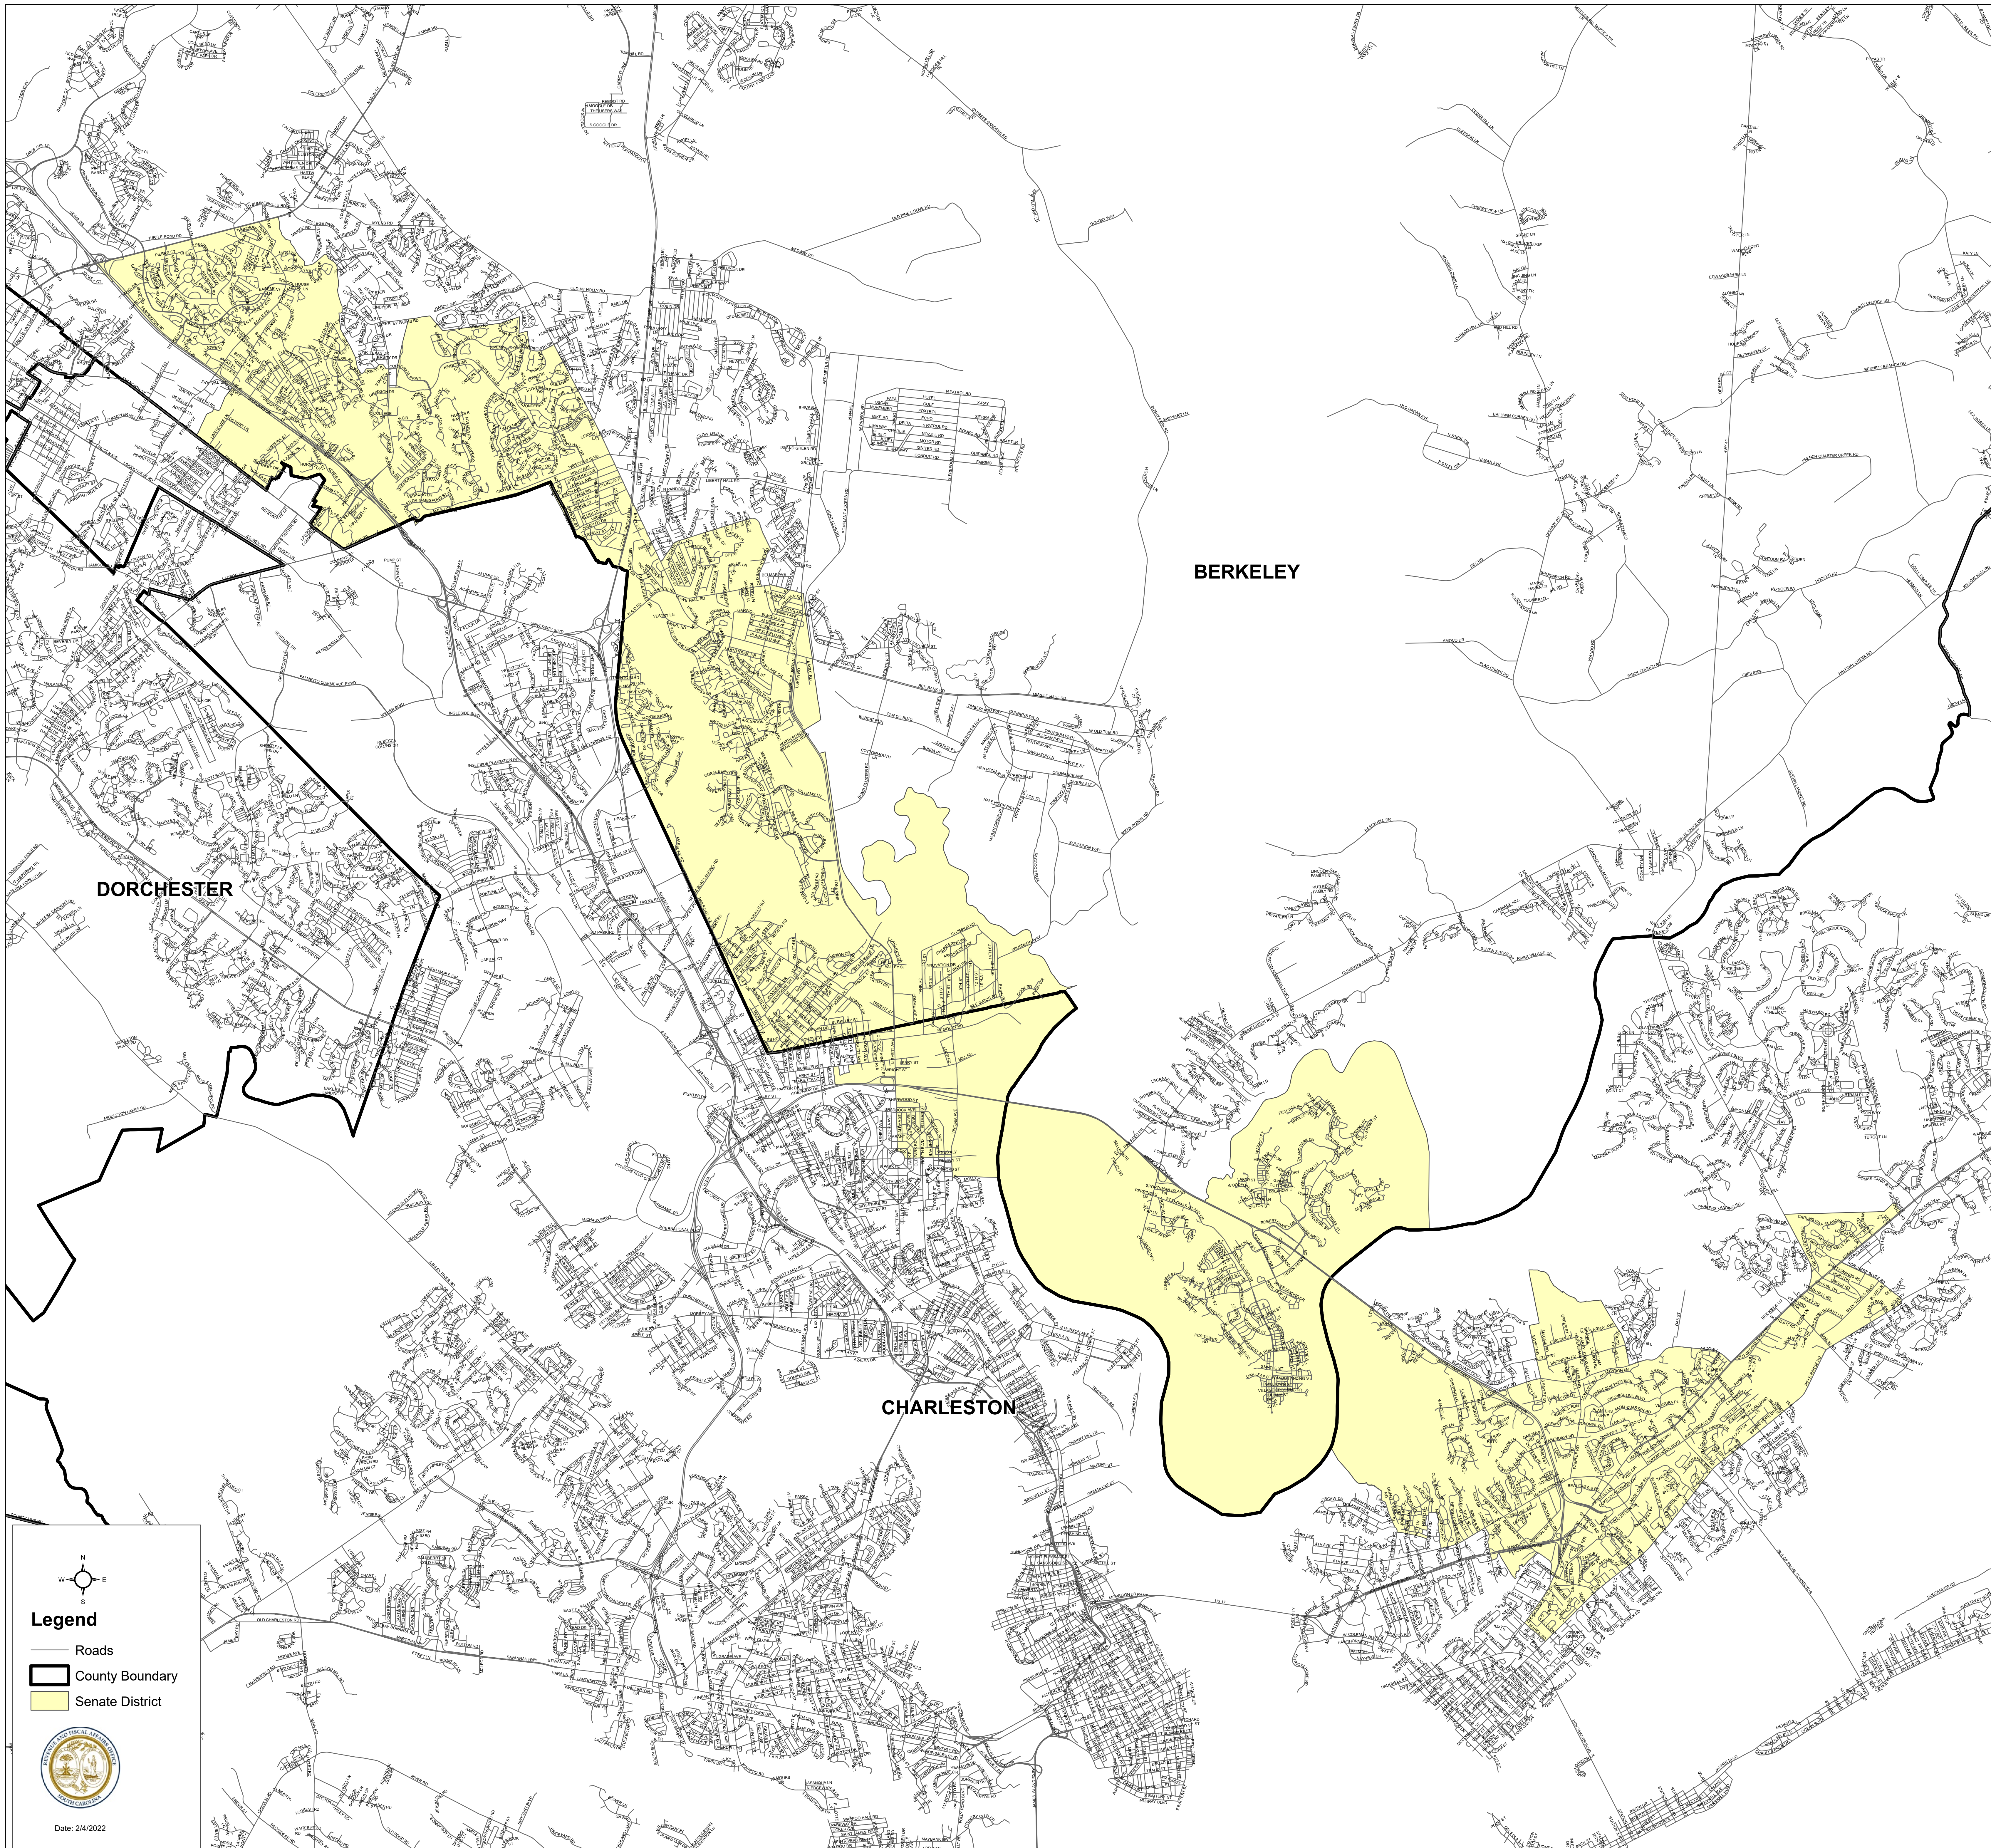

South Carolina Senate District 44

H.4493

ROUTE	ROUTE NO.	ROUTE NO.	ROUTE NO.
101	101	101	101
102	102	102	102
103	103	103	103
104	104	104	104
105	105	105	105
106	106	106	106
107	107	107	107
108	108	108	108
109	109	109	109
110	110	110	110

DORCHESTER

BERKELEY

CHARLESTON

Legend
— Roads
— County Boundary
— Senate District

Date: 2/4/2022