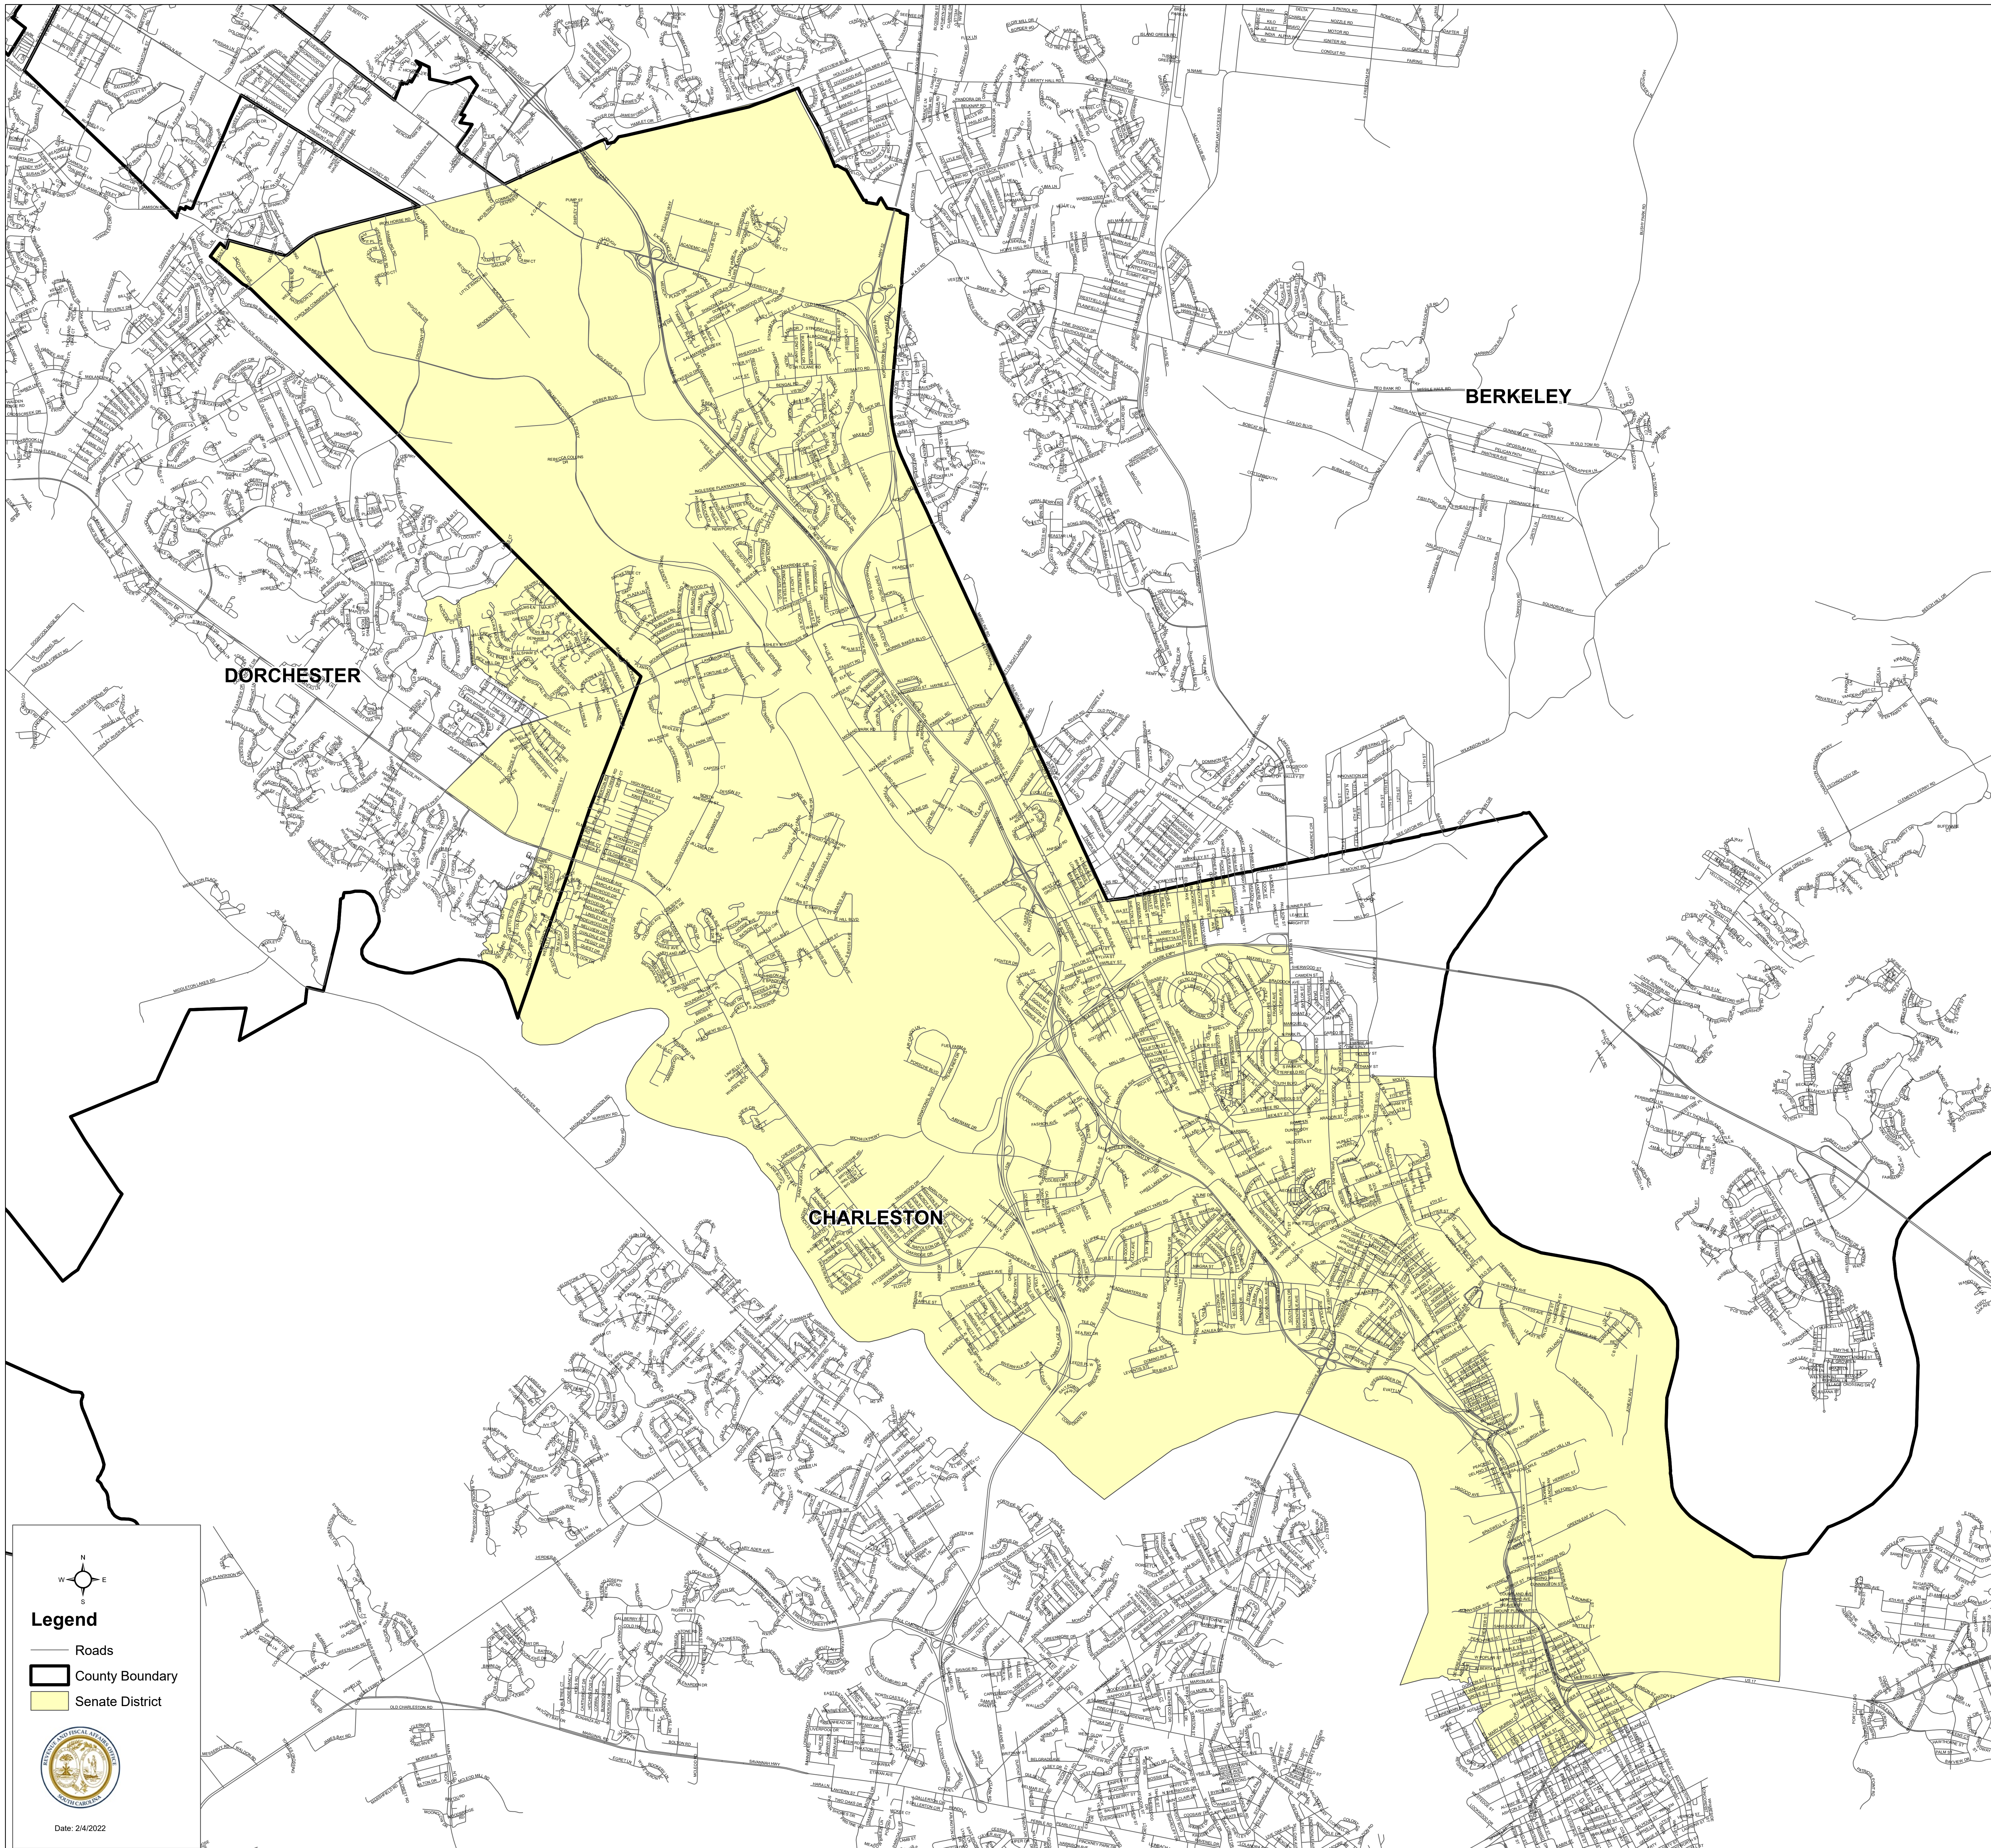

South Carolina Senate District 42

H.4493

DORCHESTER

BERKELEY

CHARLESTON

Legend

- Roads
- County Boundary
- Senate District

Date: 2/4/2022