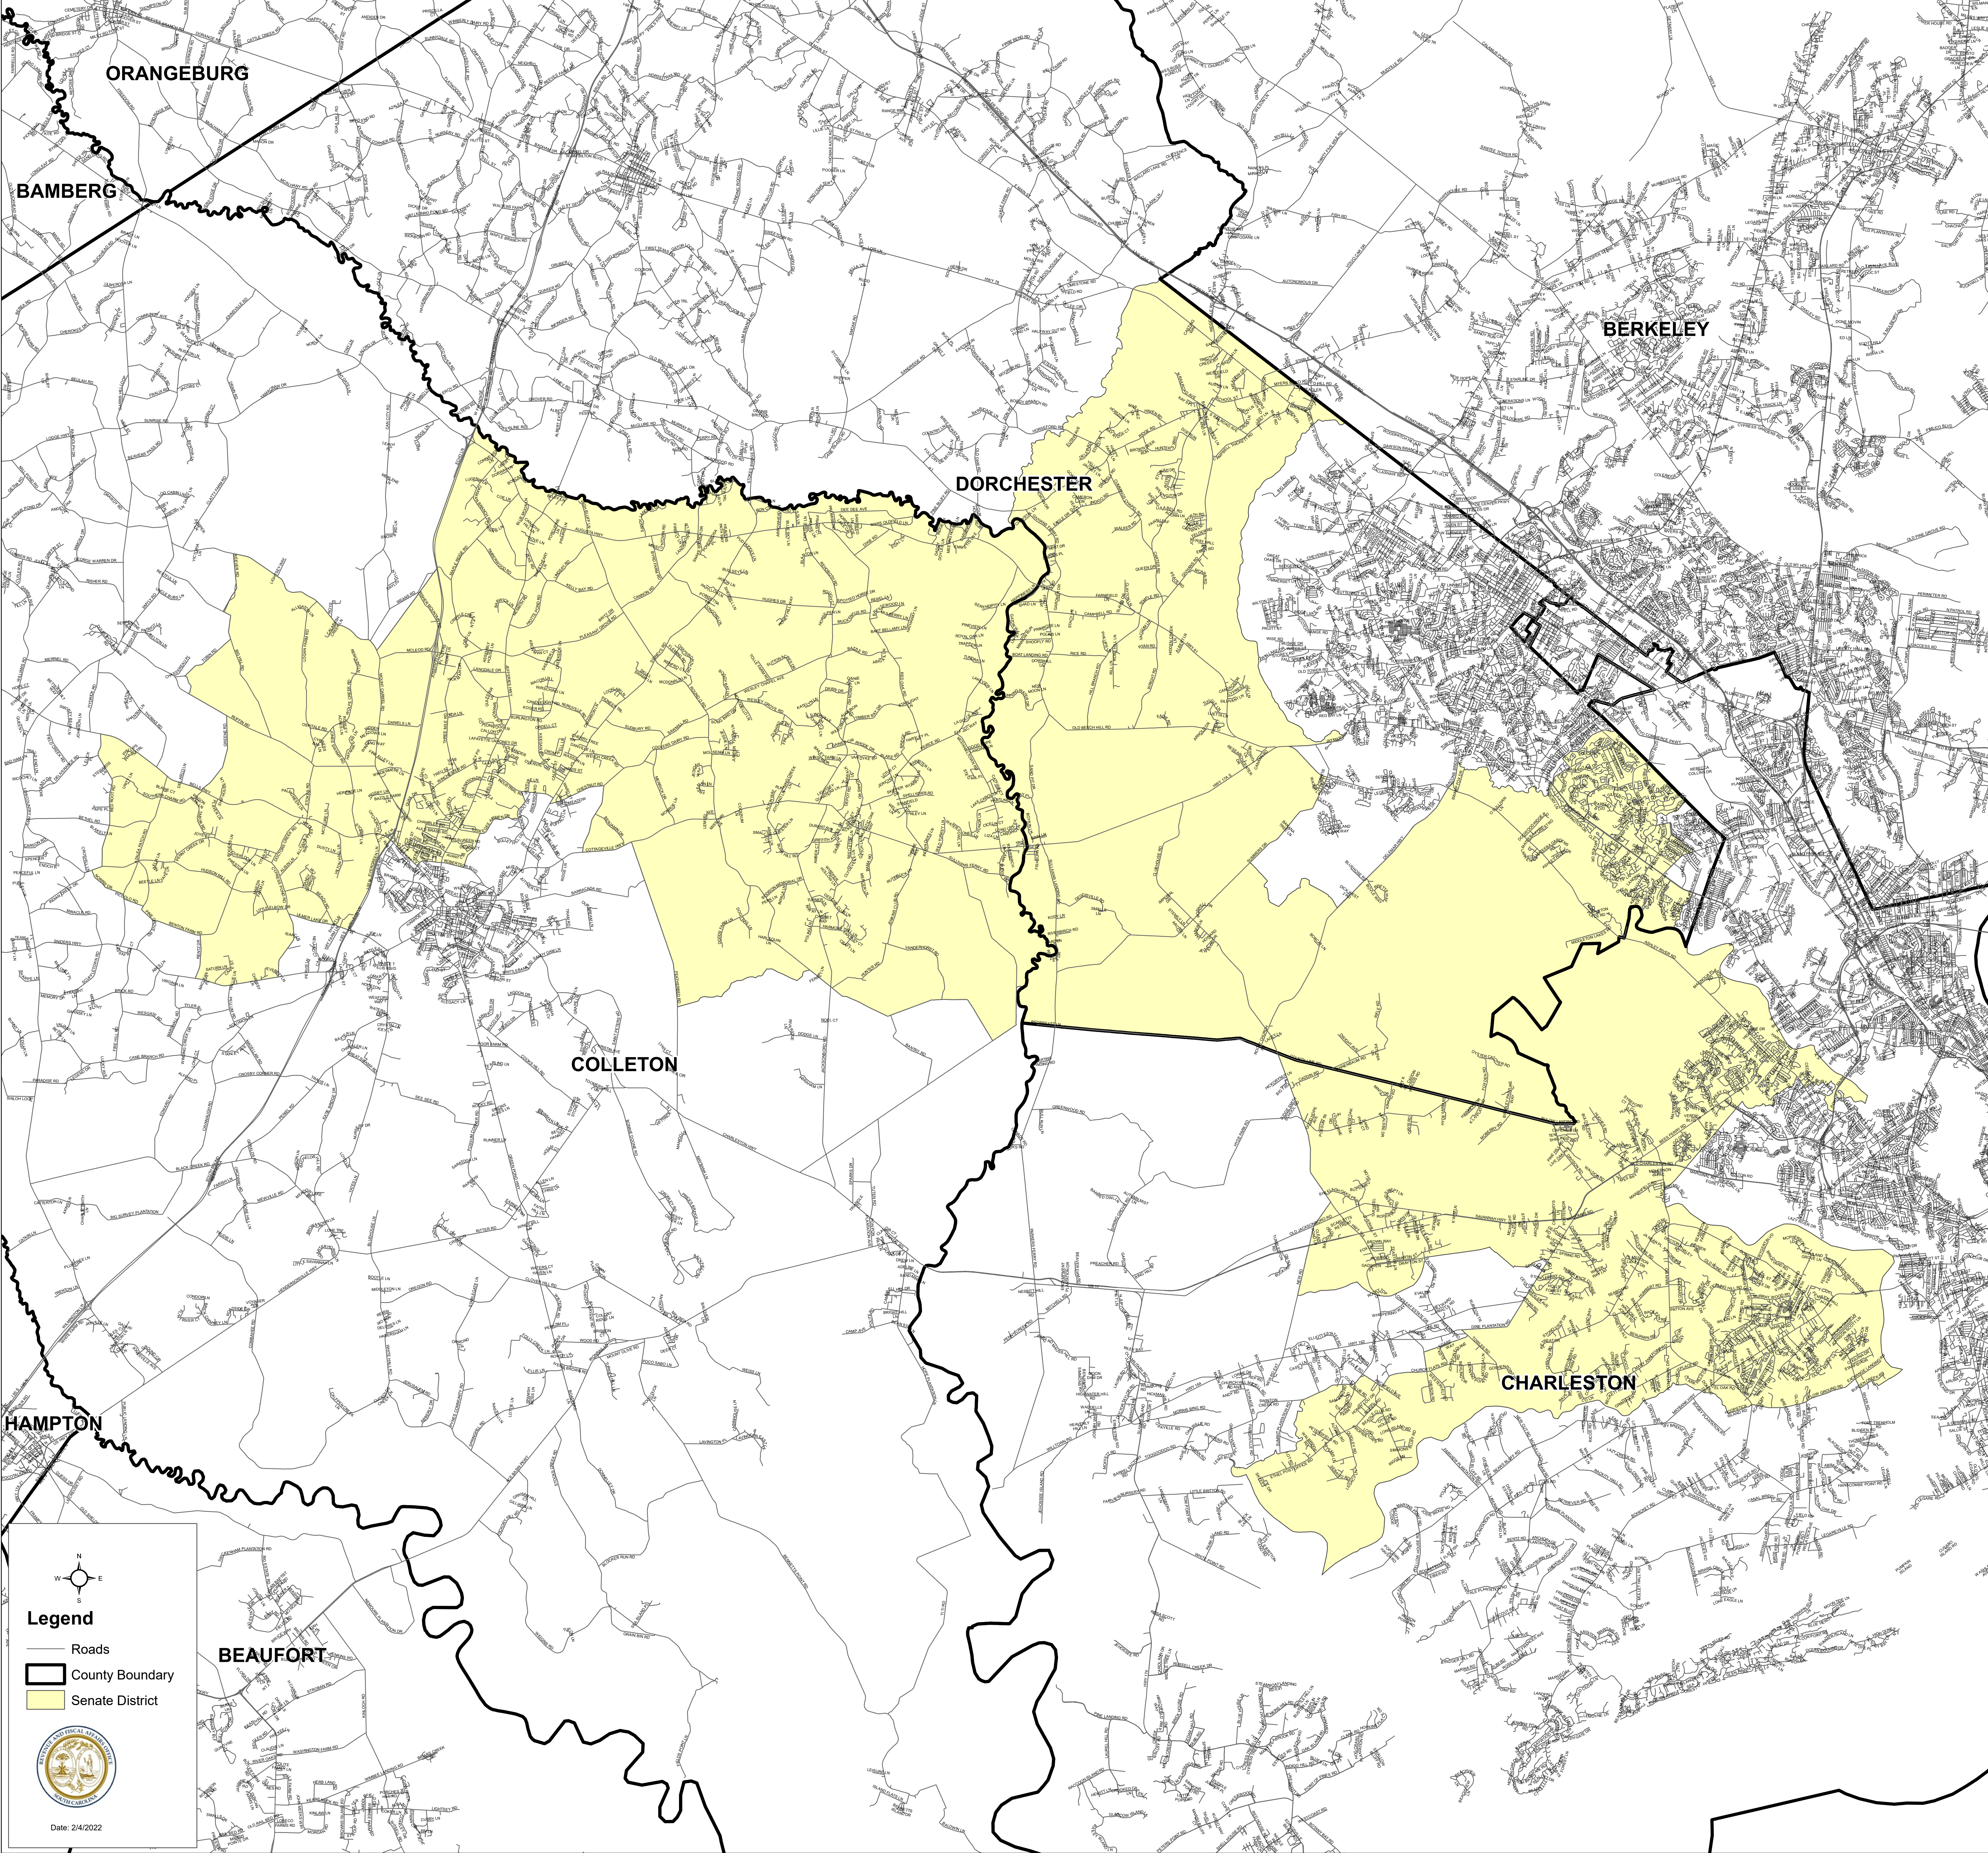

South Carolina Senate District 41

H.4493

Legend

- Roads
- County Boundary
- Senate District

Date: 2/4/2022