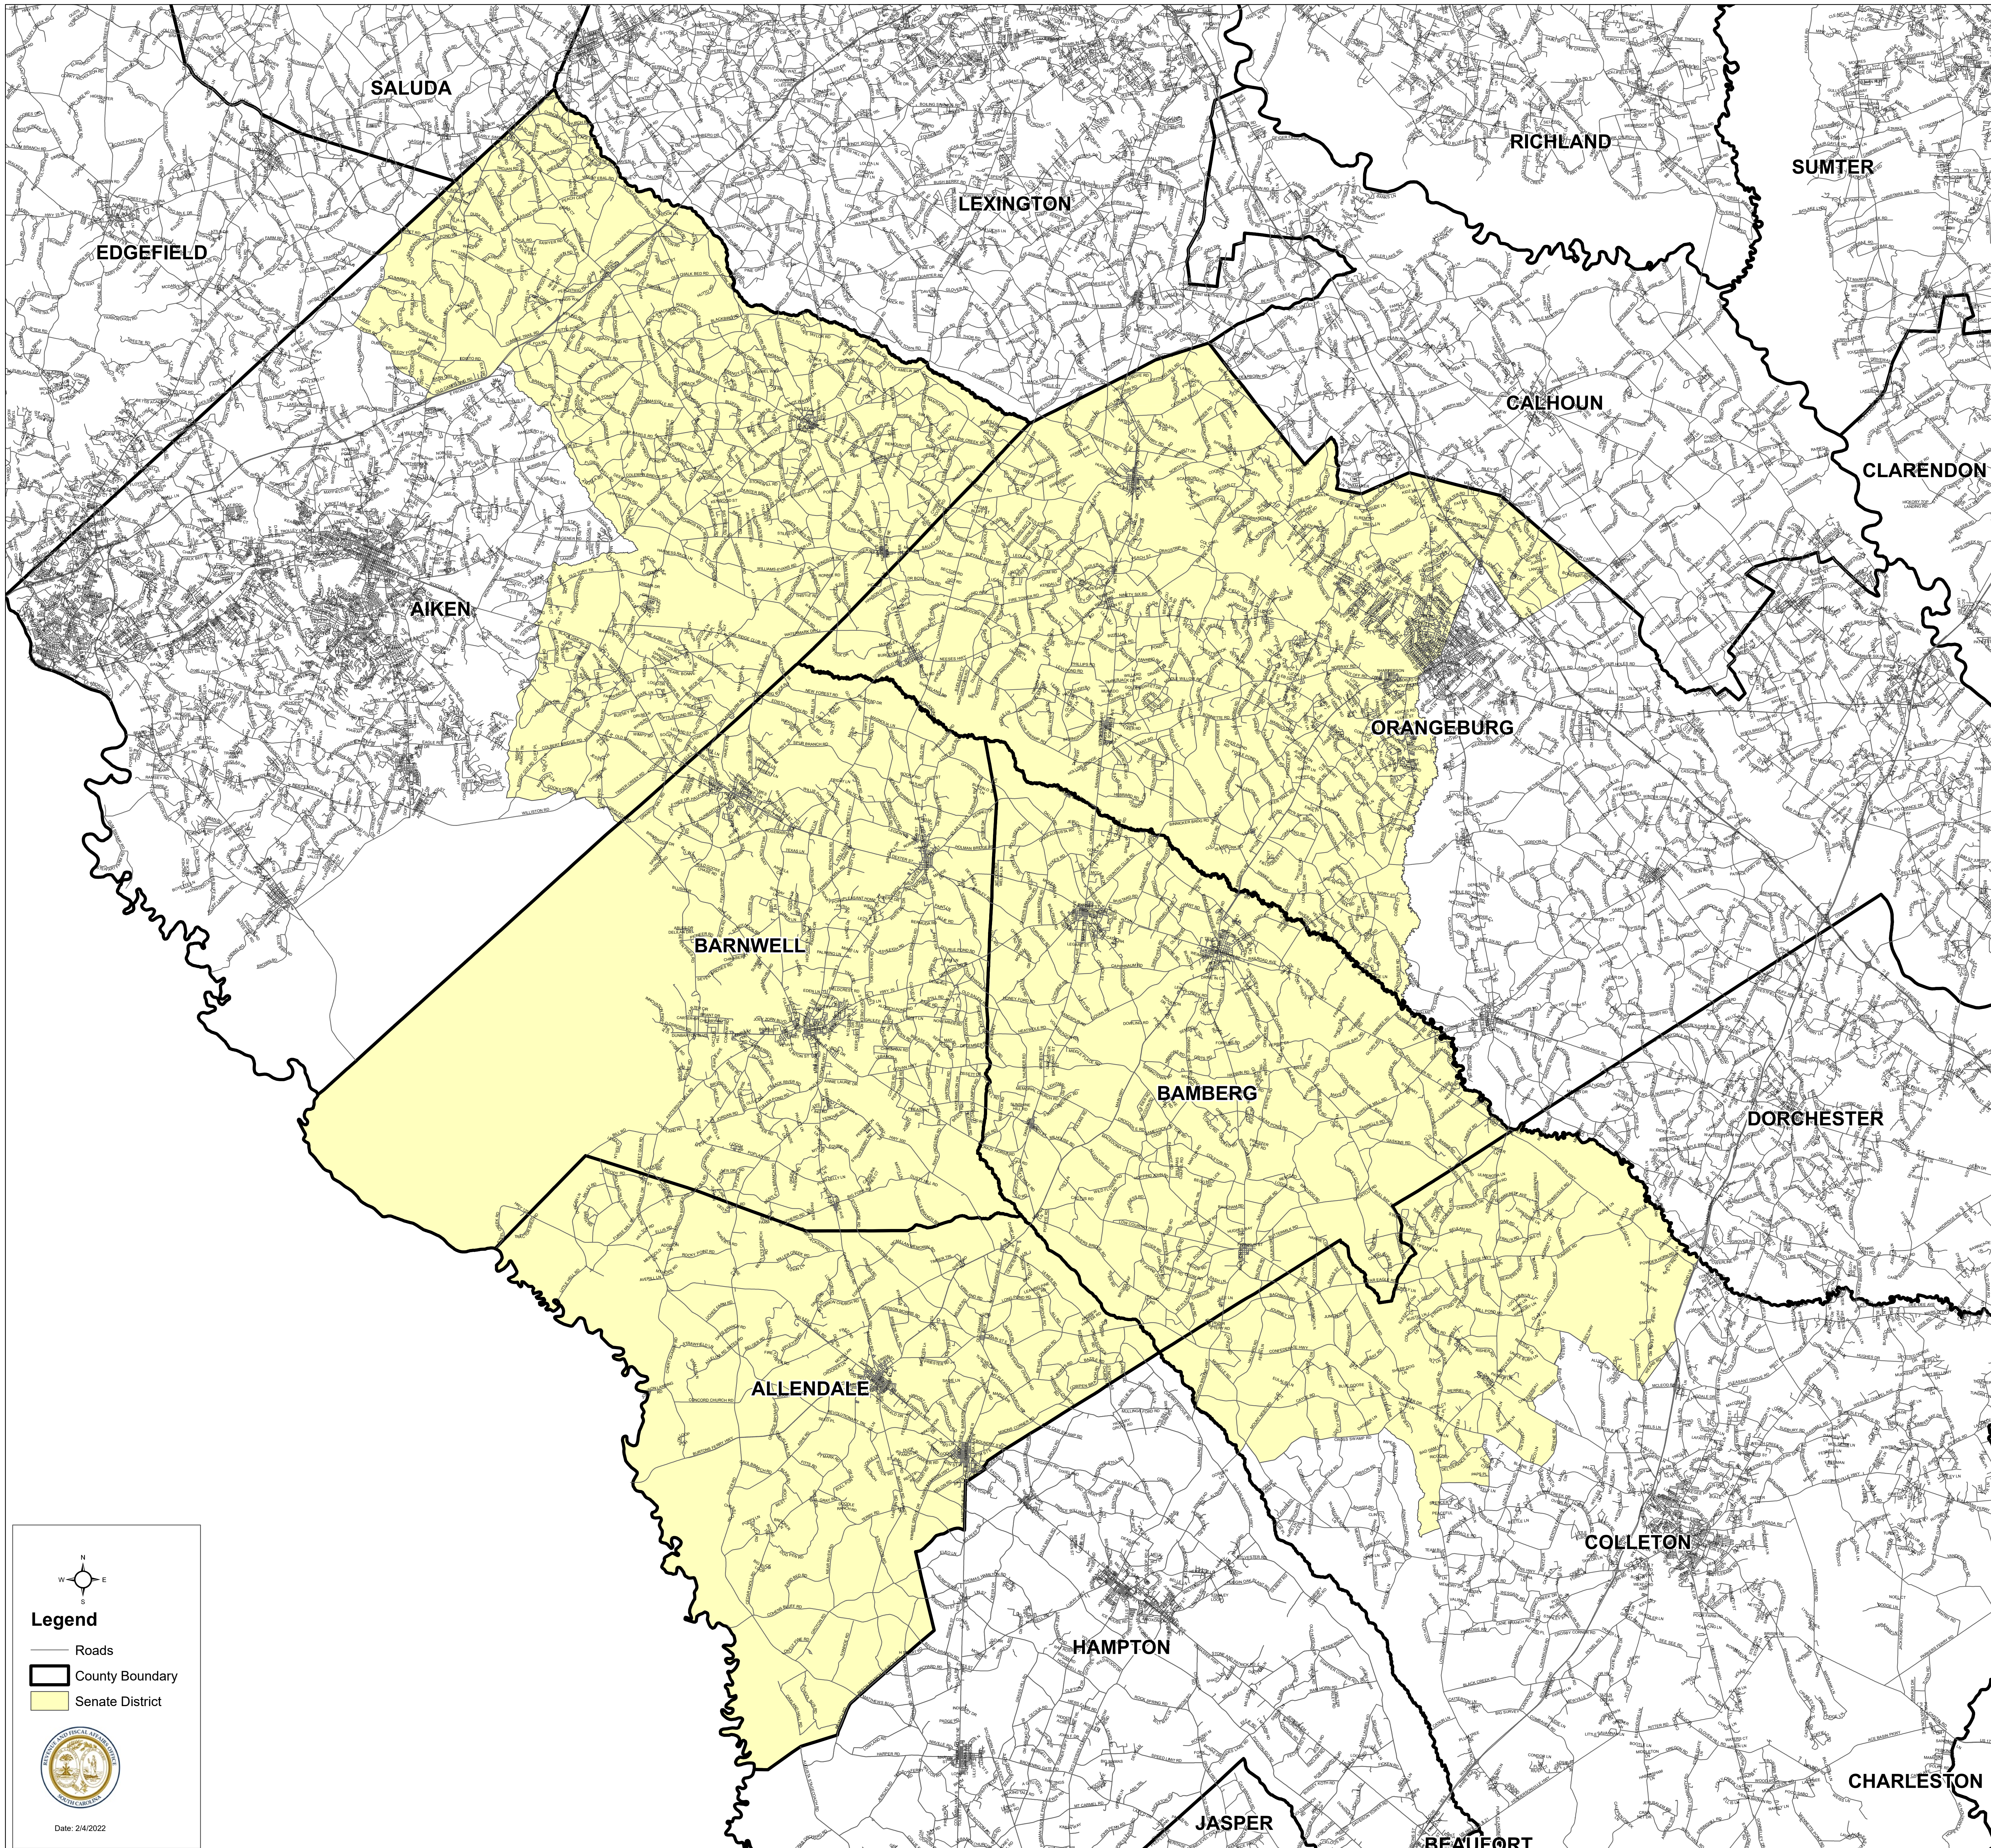

# South Carolina Senate District 40

H.4493

**Legend**

- Roads
- County Boundary
- Senate District

Date: 2/4/2022