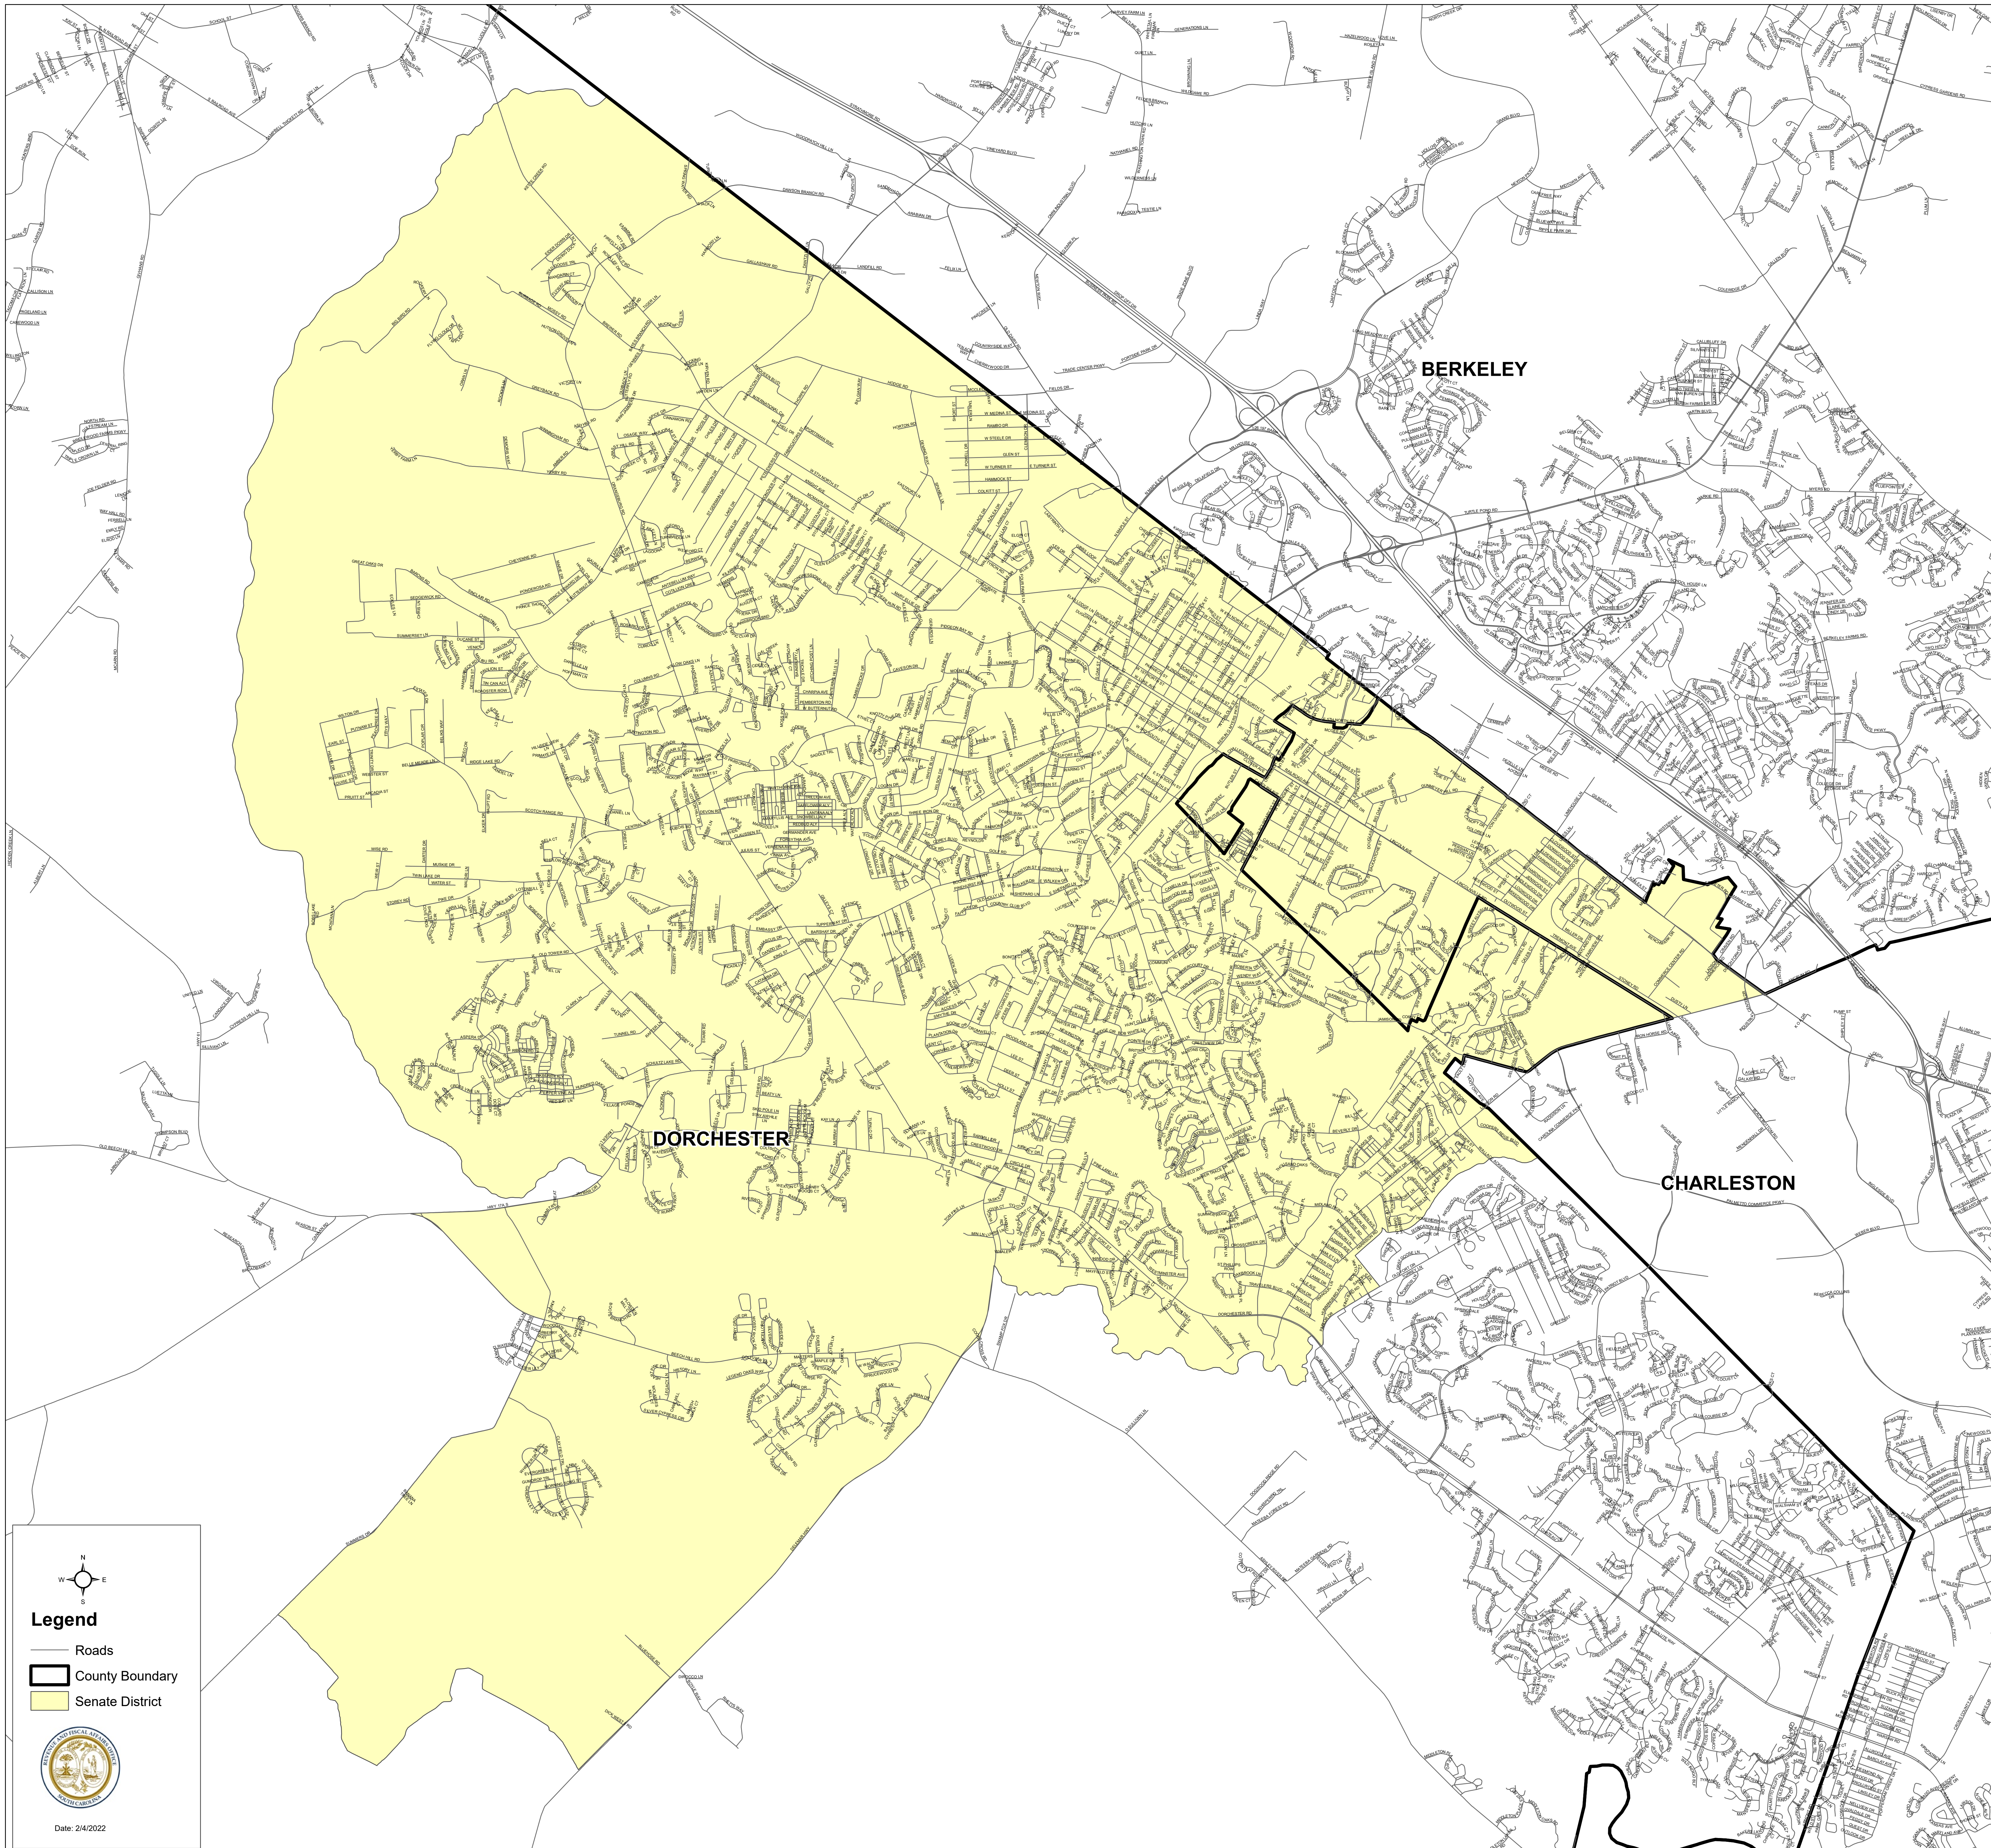

South Carolina Senate District 38

H.4493

Legend

- Roads
- County Boundary
- Senate District

Date: 2/4/2022