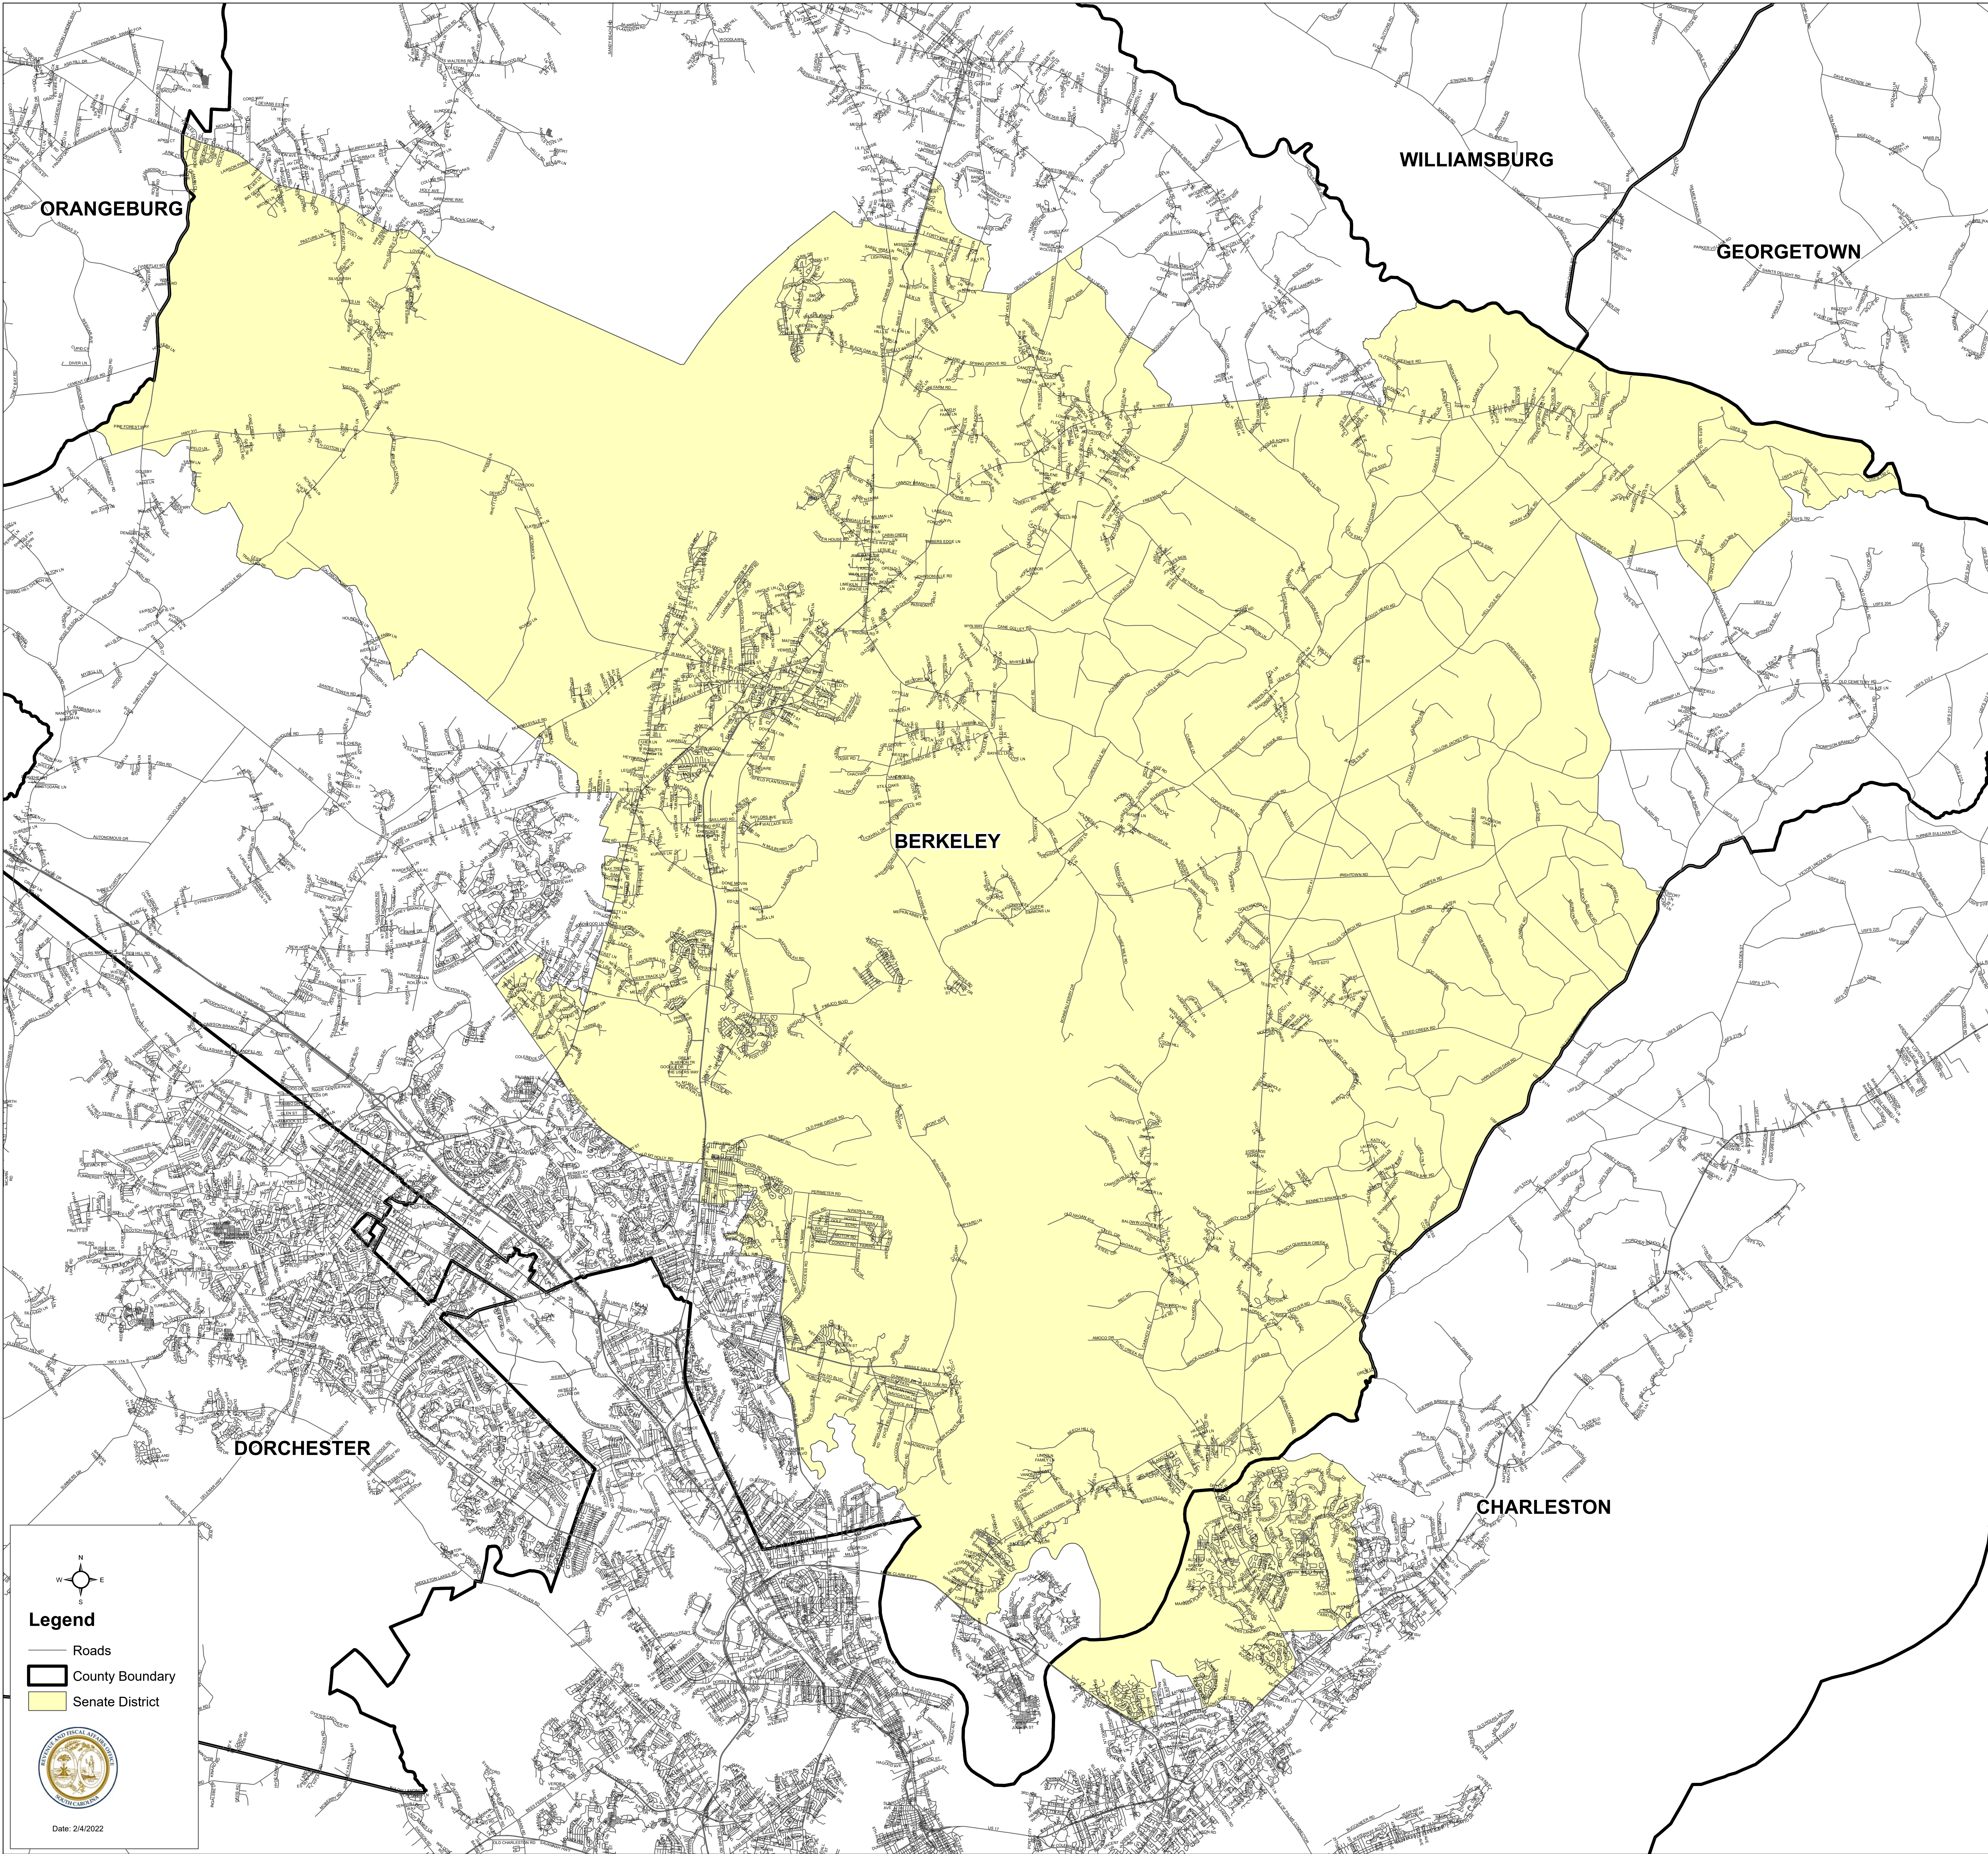

South Carolina Senate District 37

H.4493

Legend

- Roads
- County Boundary
- Senate District

Date: 2/4/2022