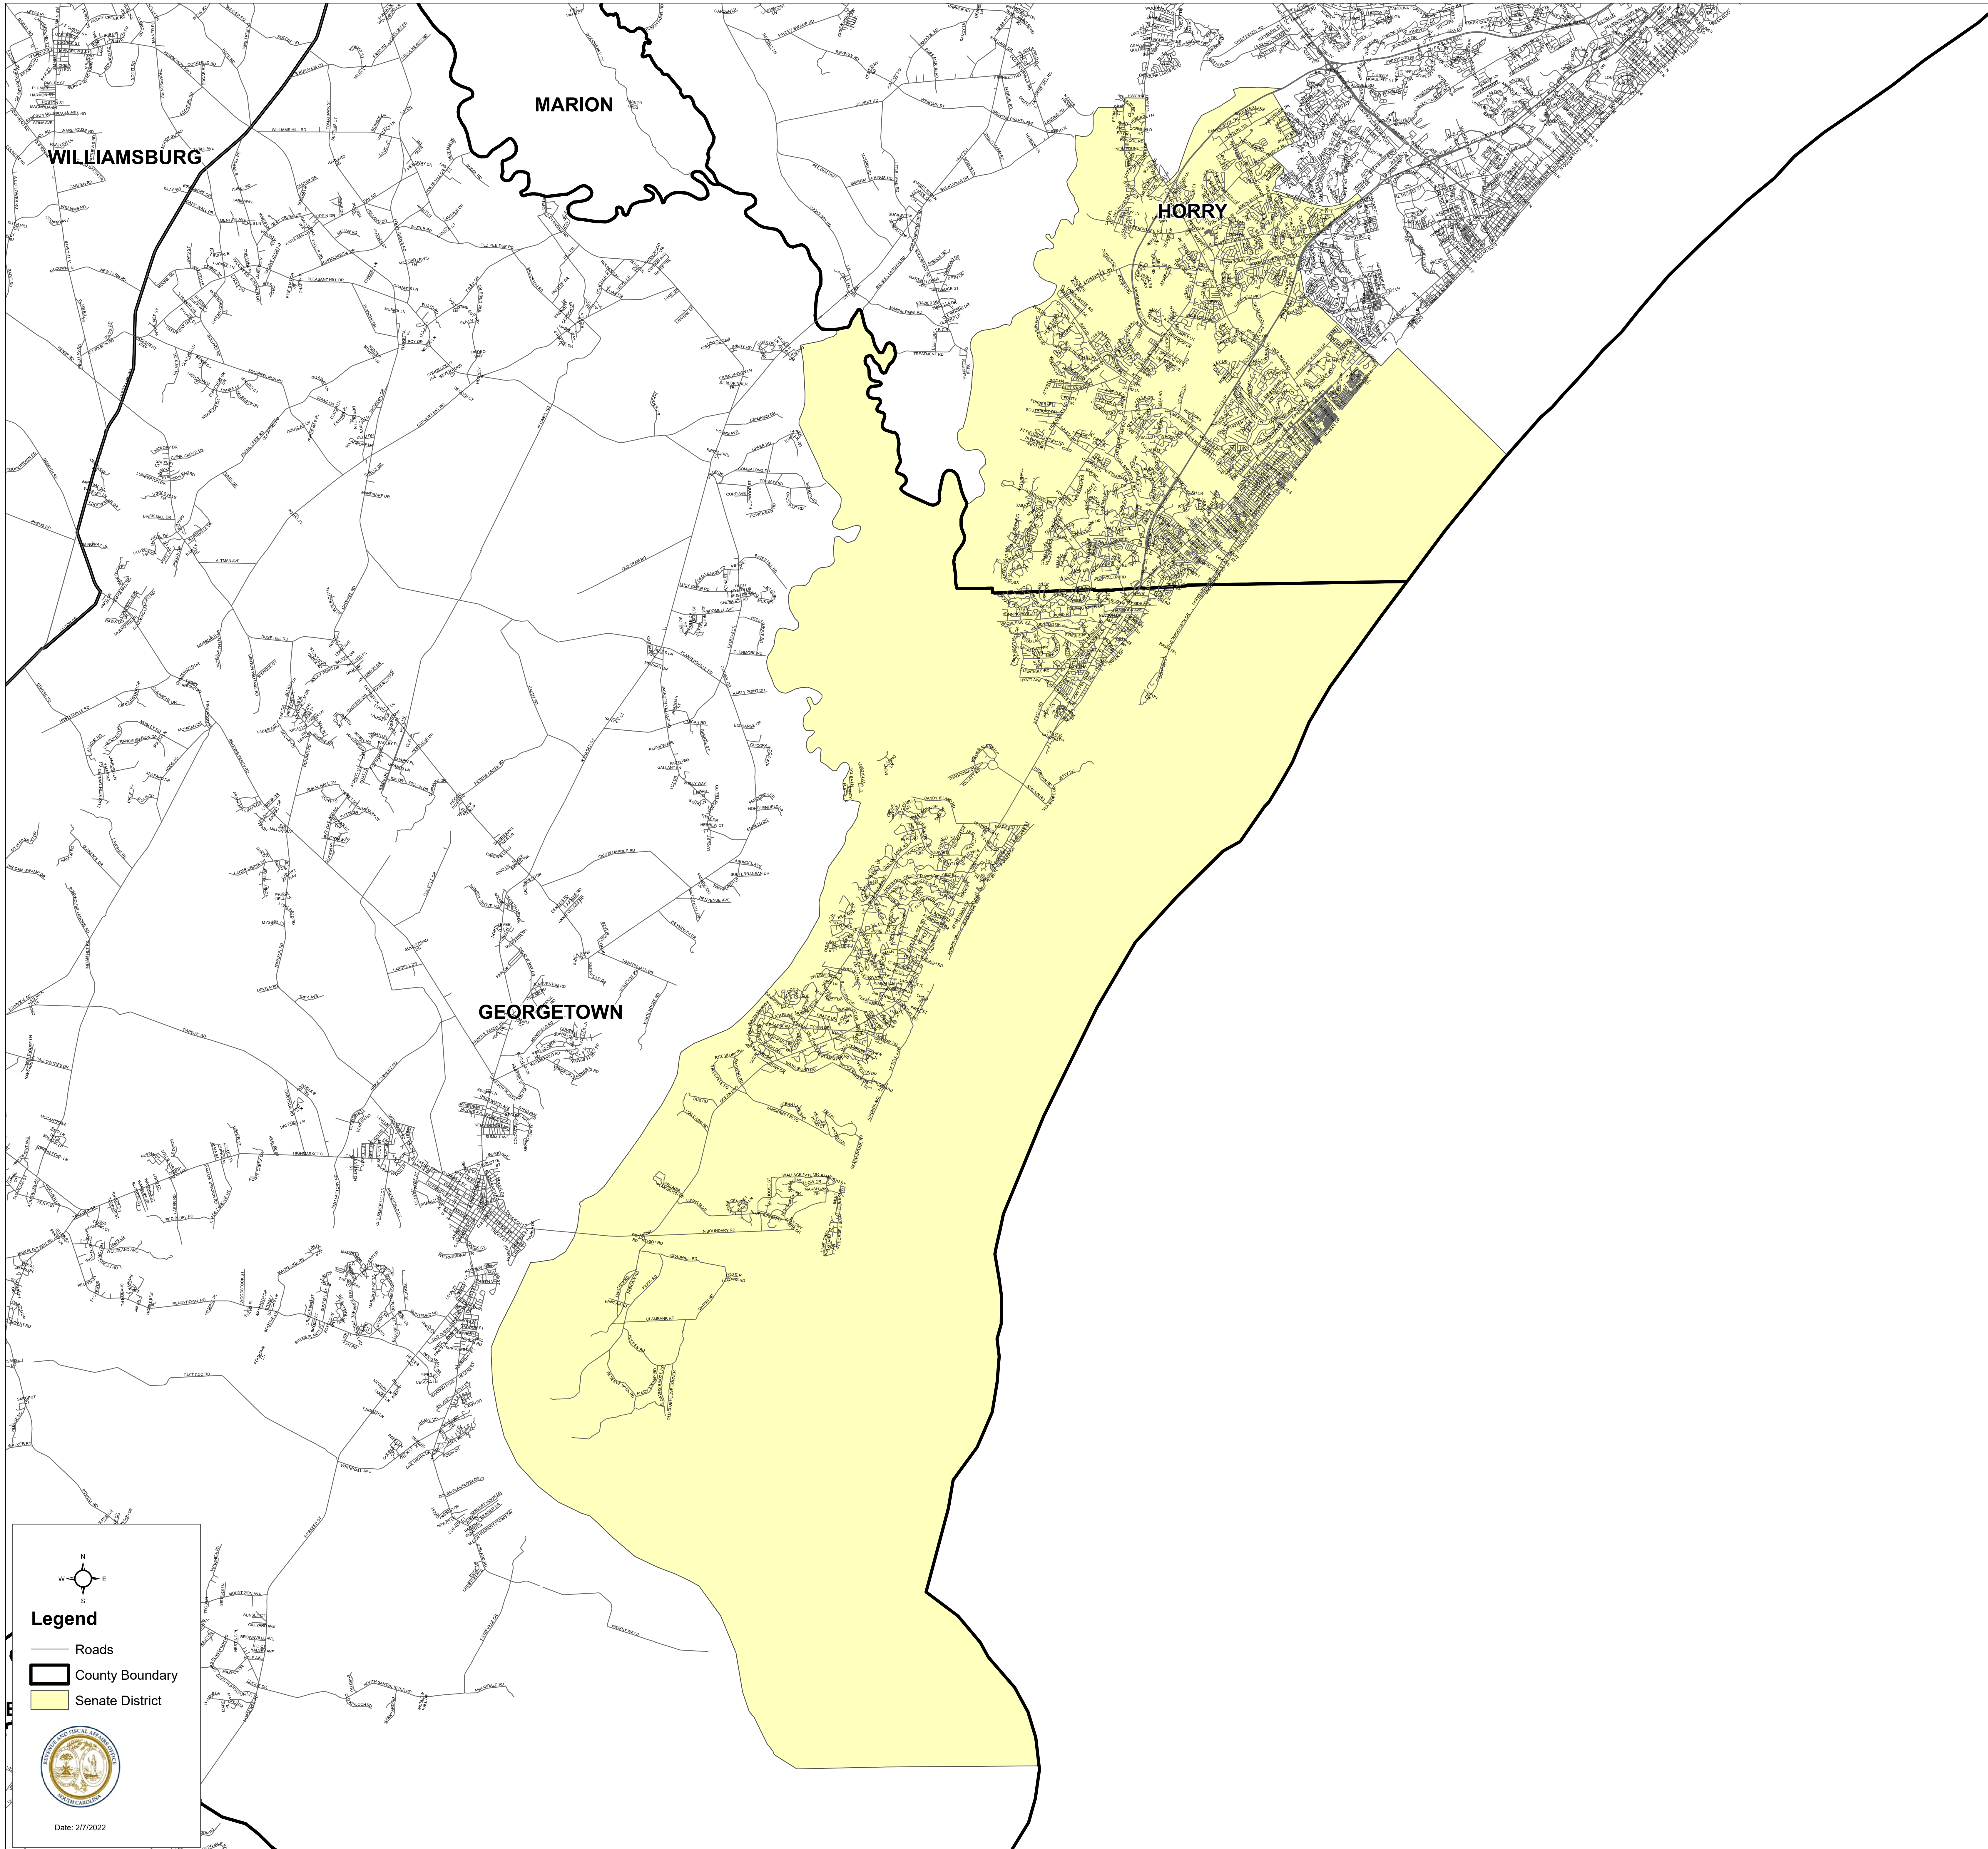

South Carolina Senate District 34

H.4493

Legend

- Roads
- County Boundary
- Senate District

Date: 2/7/2022