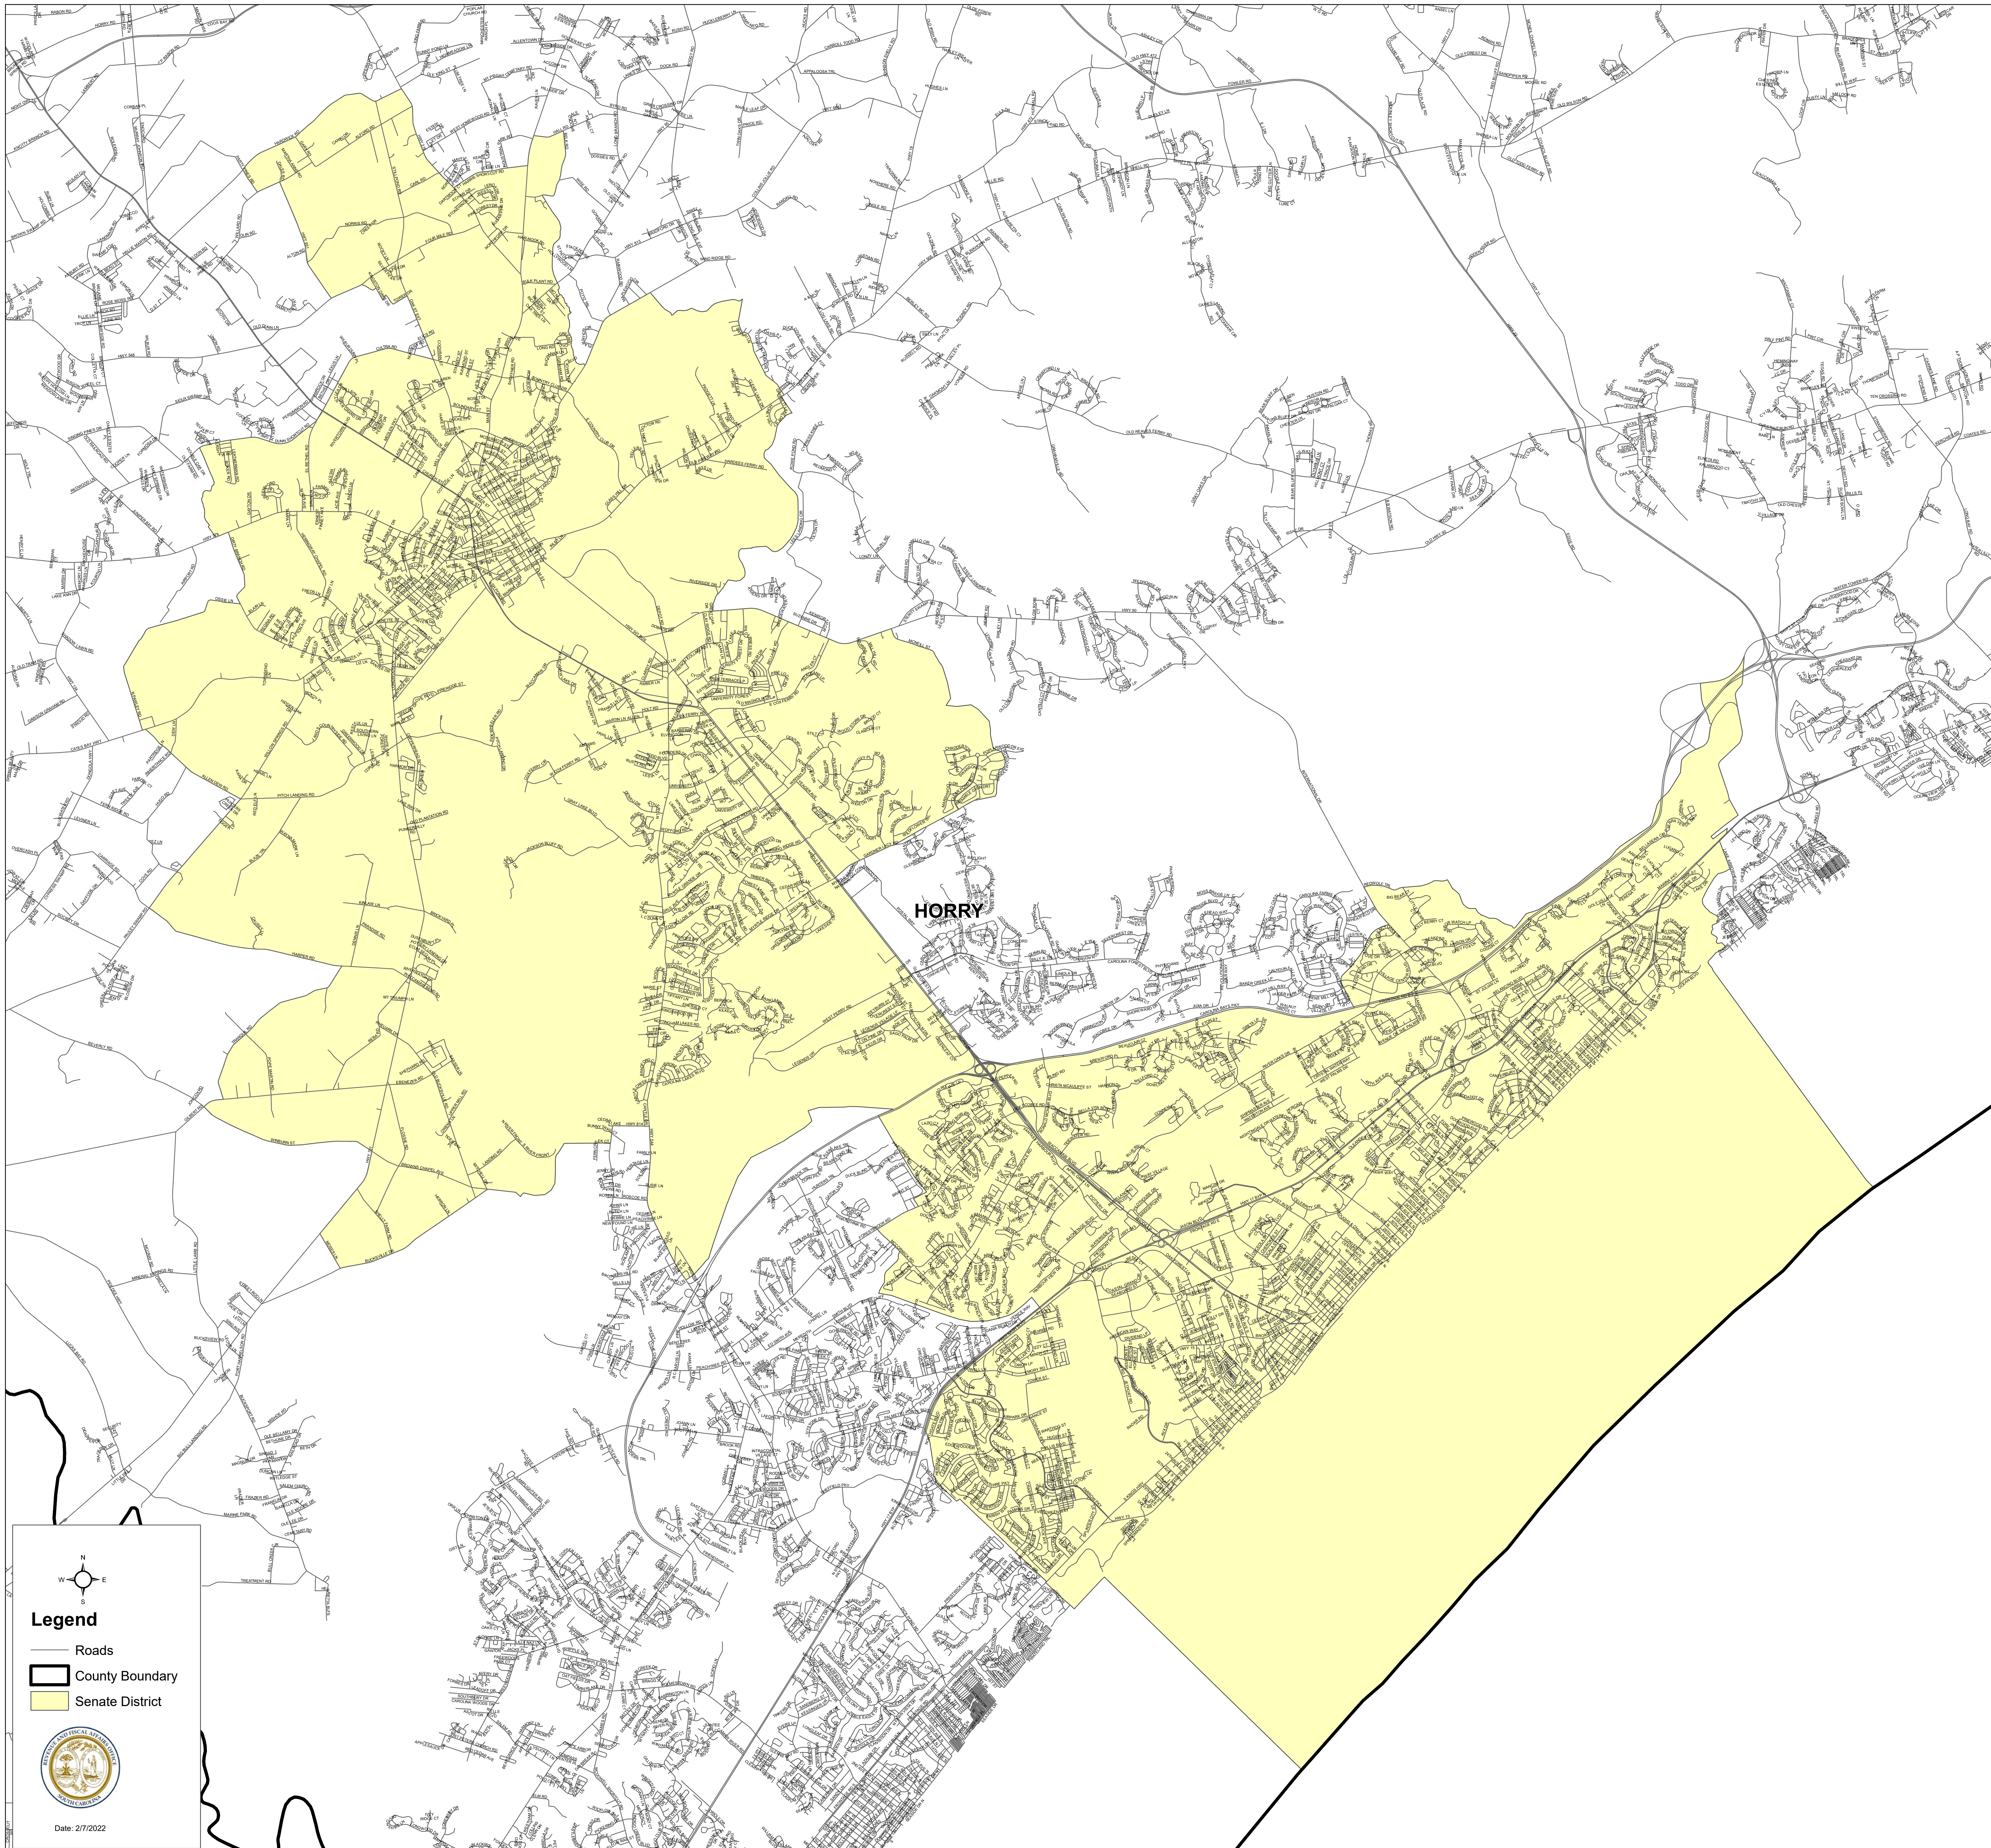

# South Carolina Senate District 33

H.4493

  
**Legend**  
— Roads  
▭ County Boundary  
▭ Senate District

Date: 2/7/2022