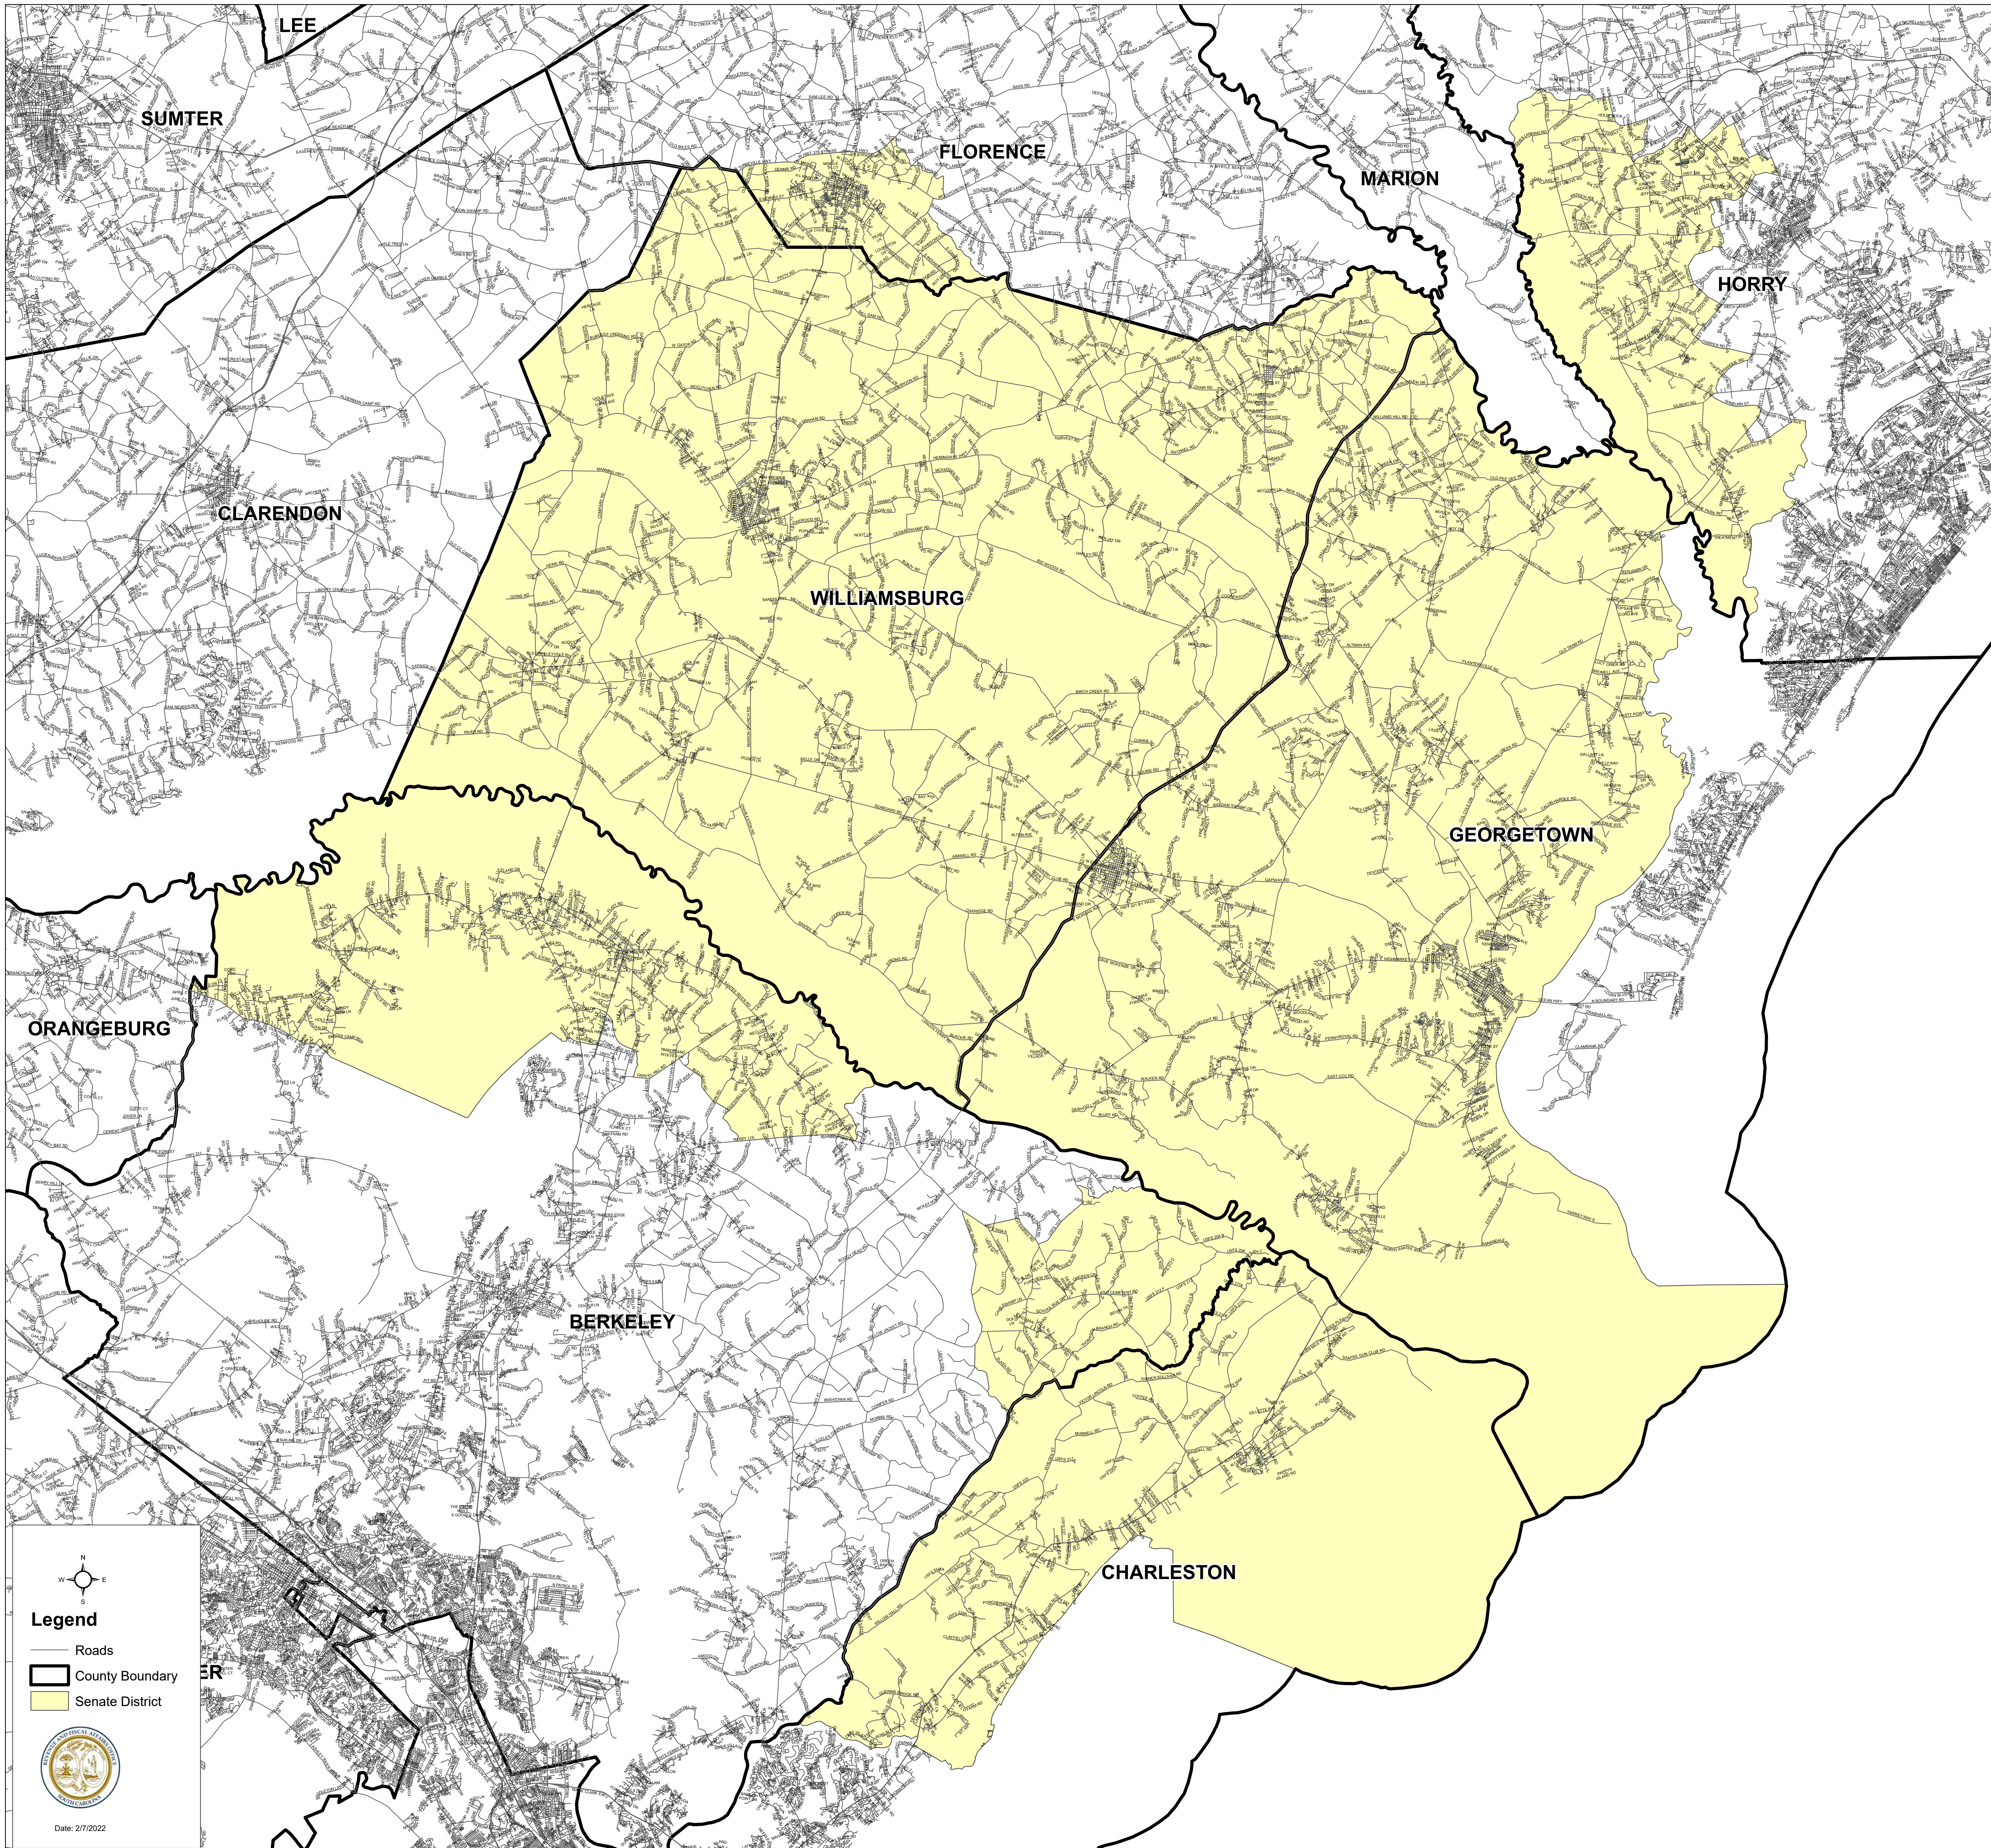

South Carolina Senate District 32

H.4493

Legend

- Roads
- County Boundary
- Senate District

Date: 2/7/2022