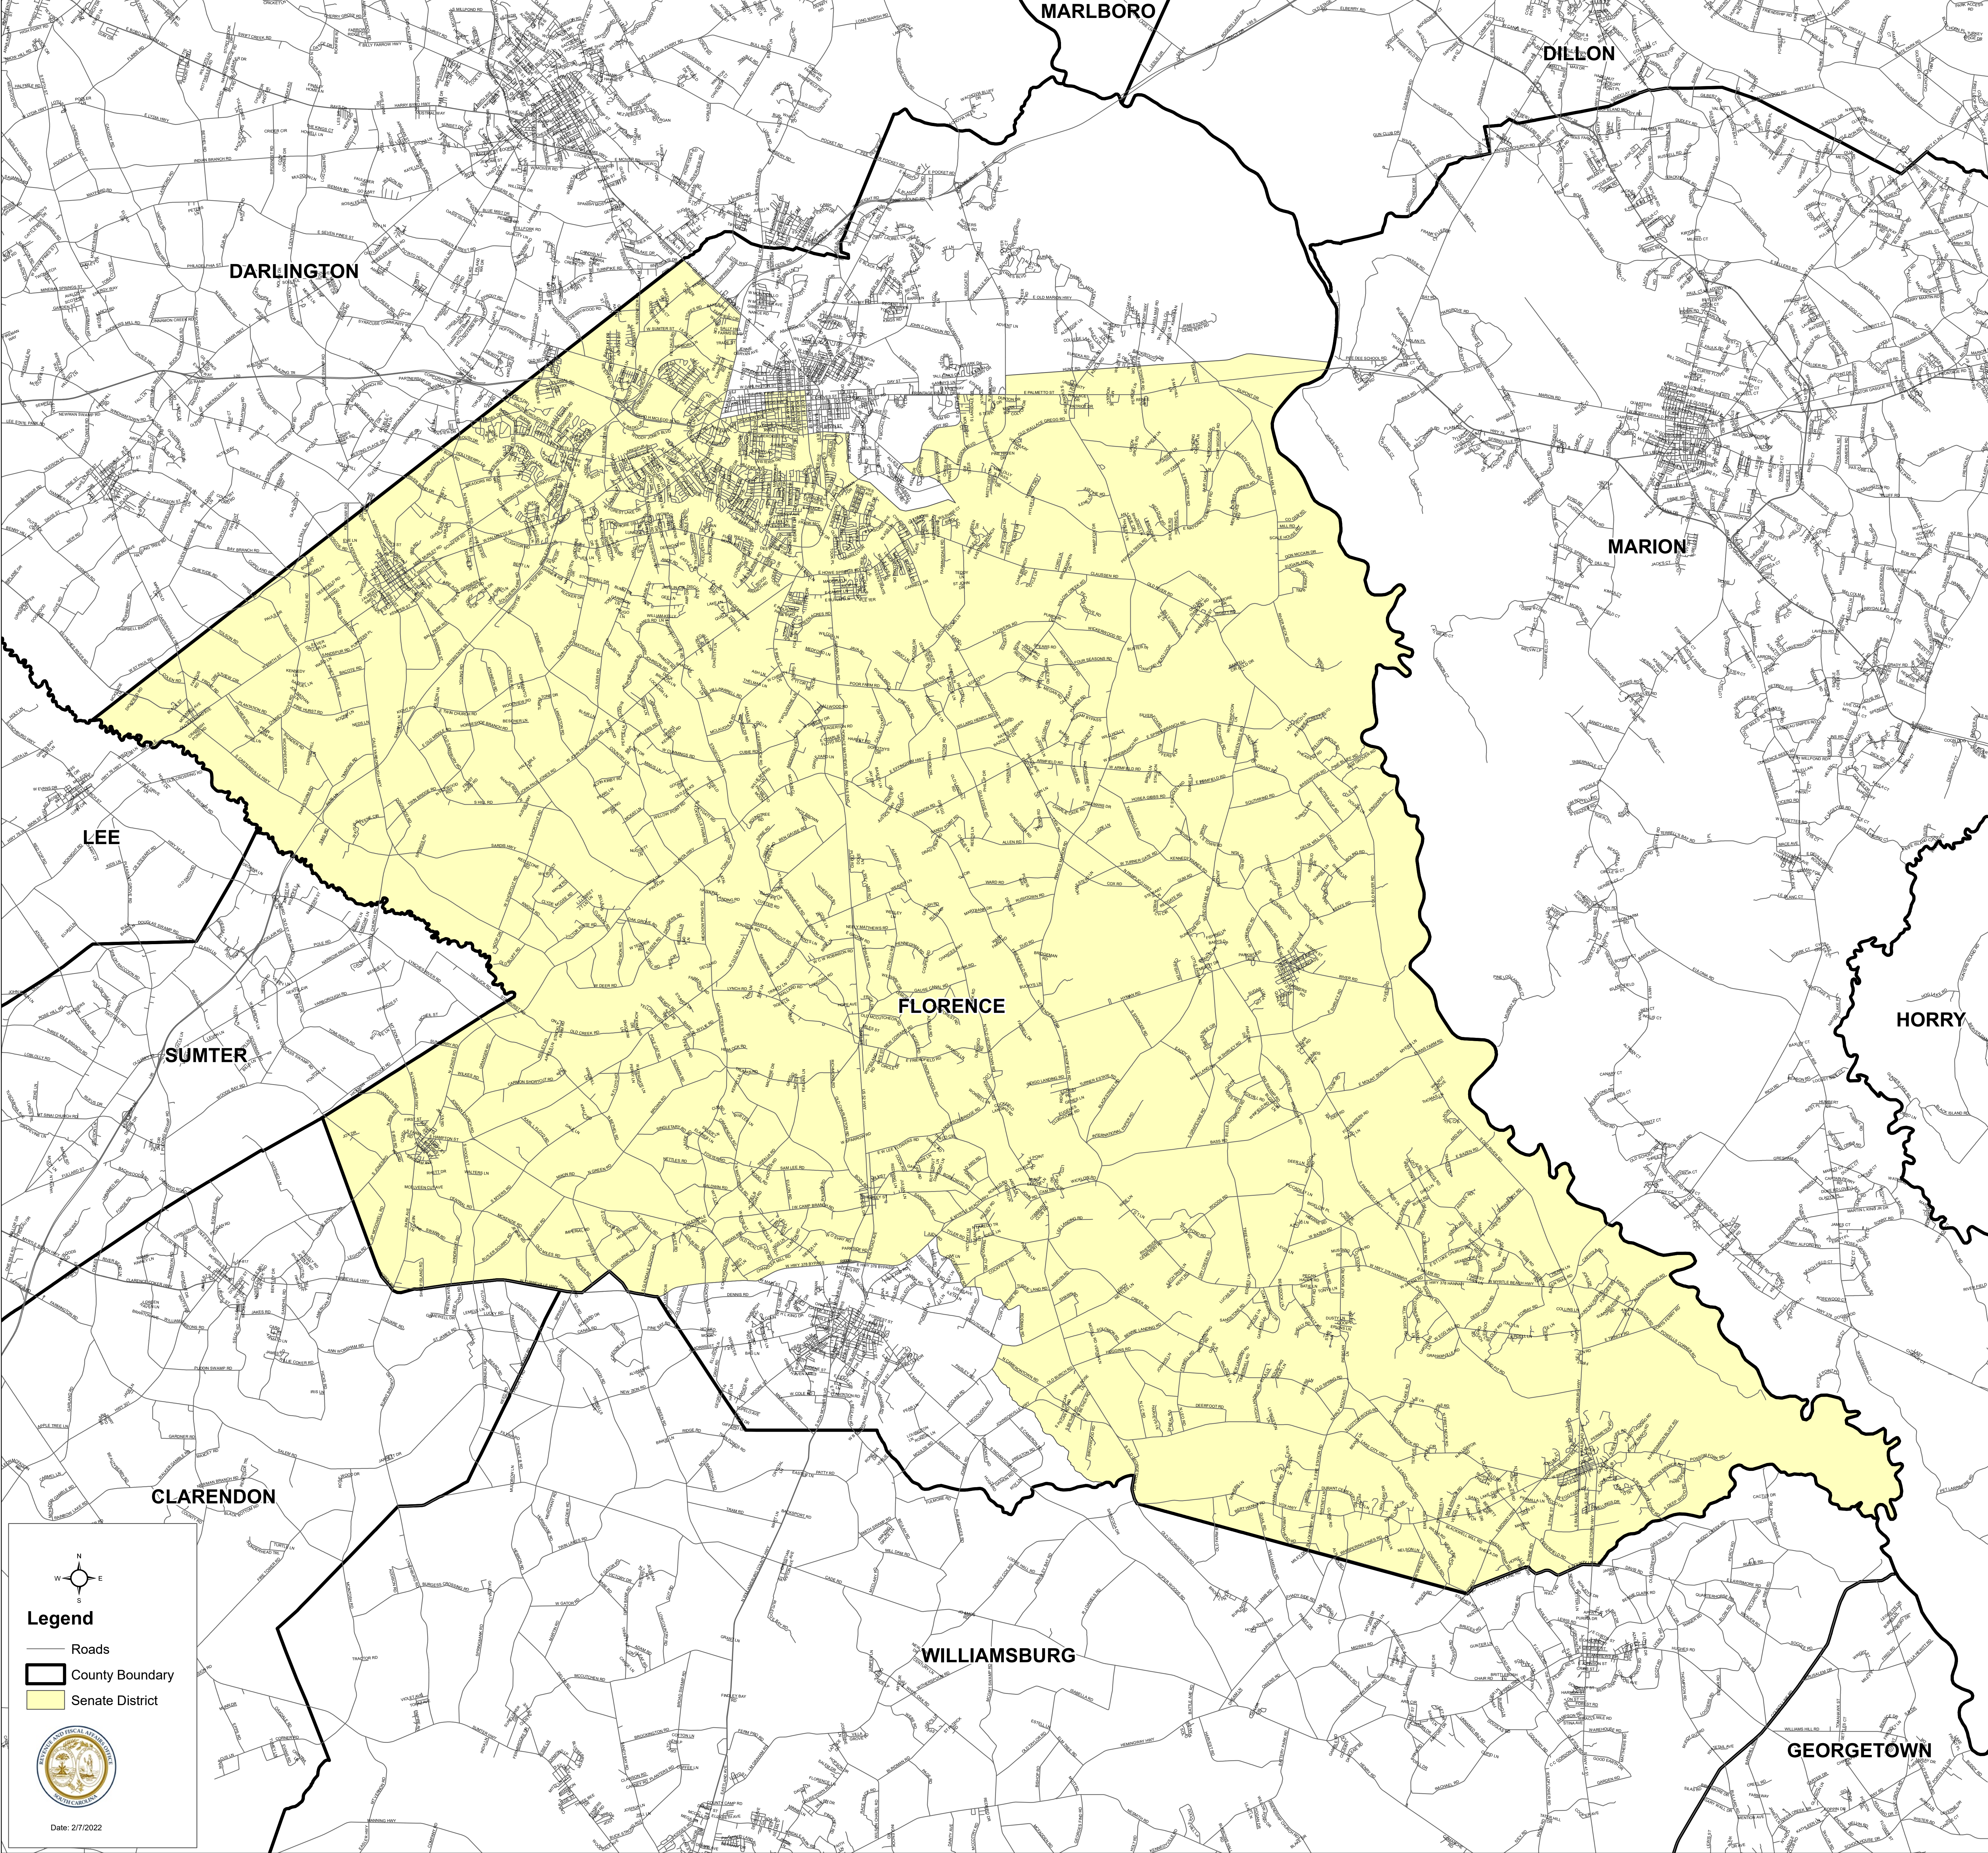

# South Carolina Senate District 31

H.4493

**Legend**

- Roads
- County Boundary
- Senate District

Date: 2/7/2022