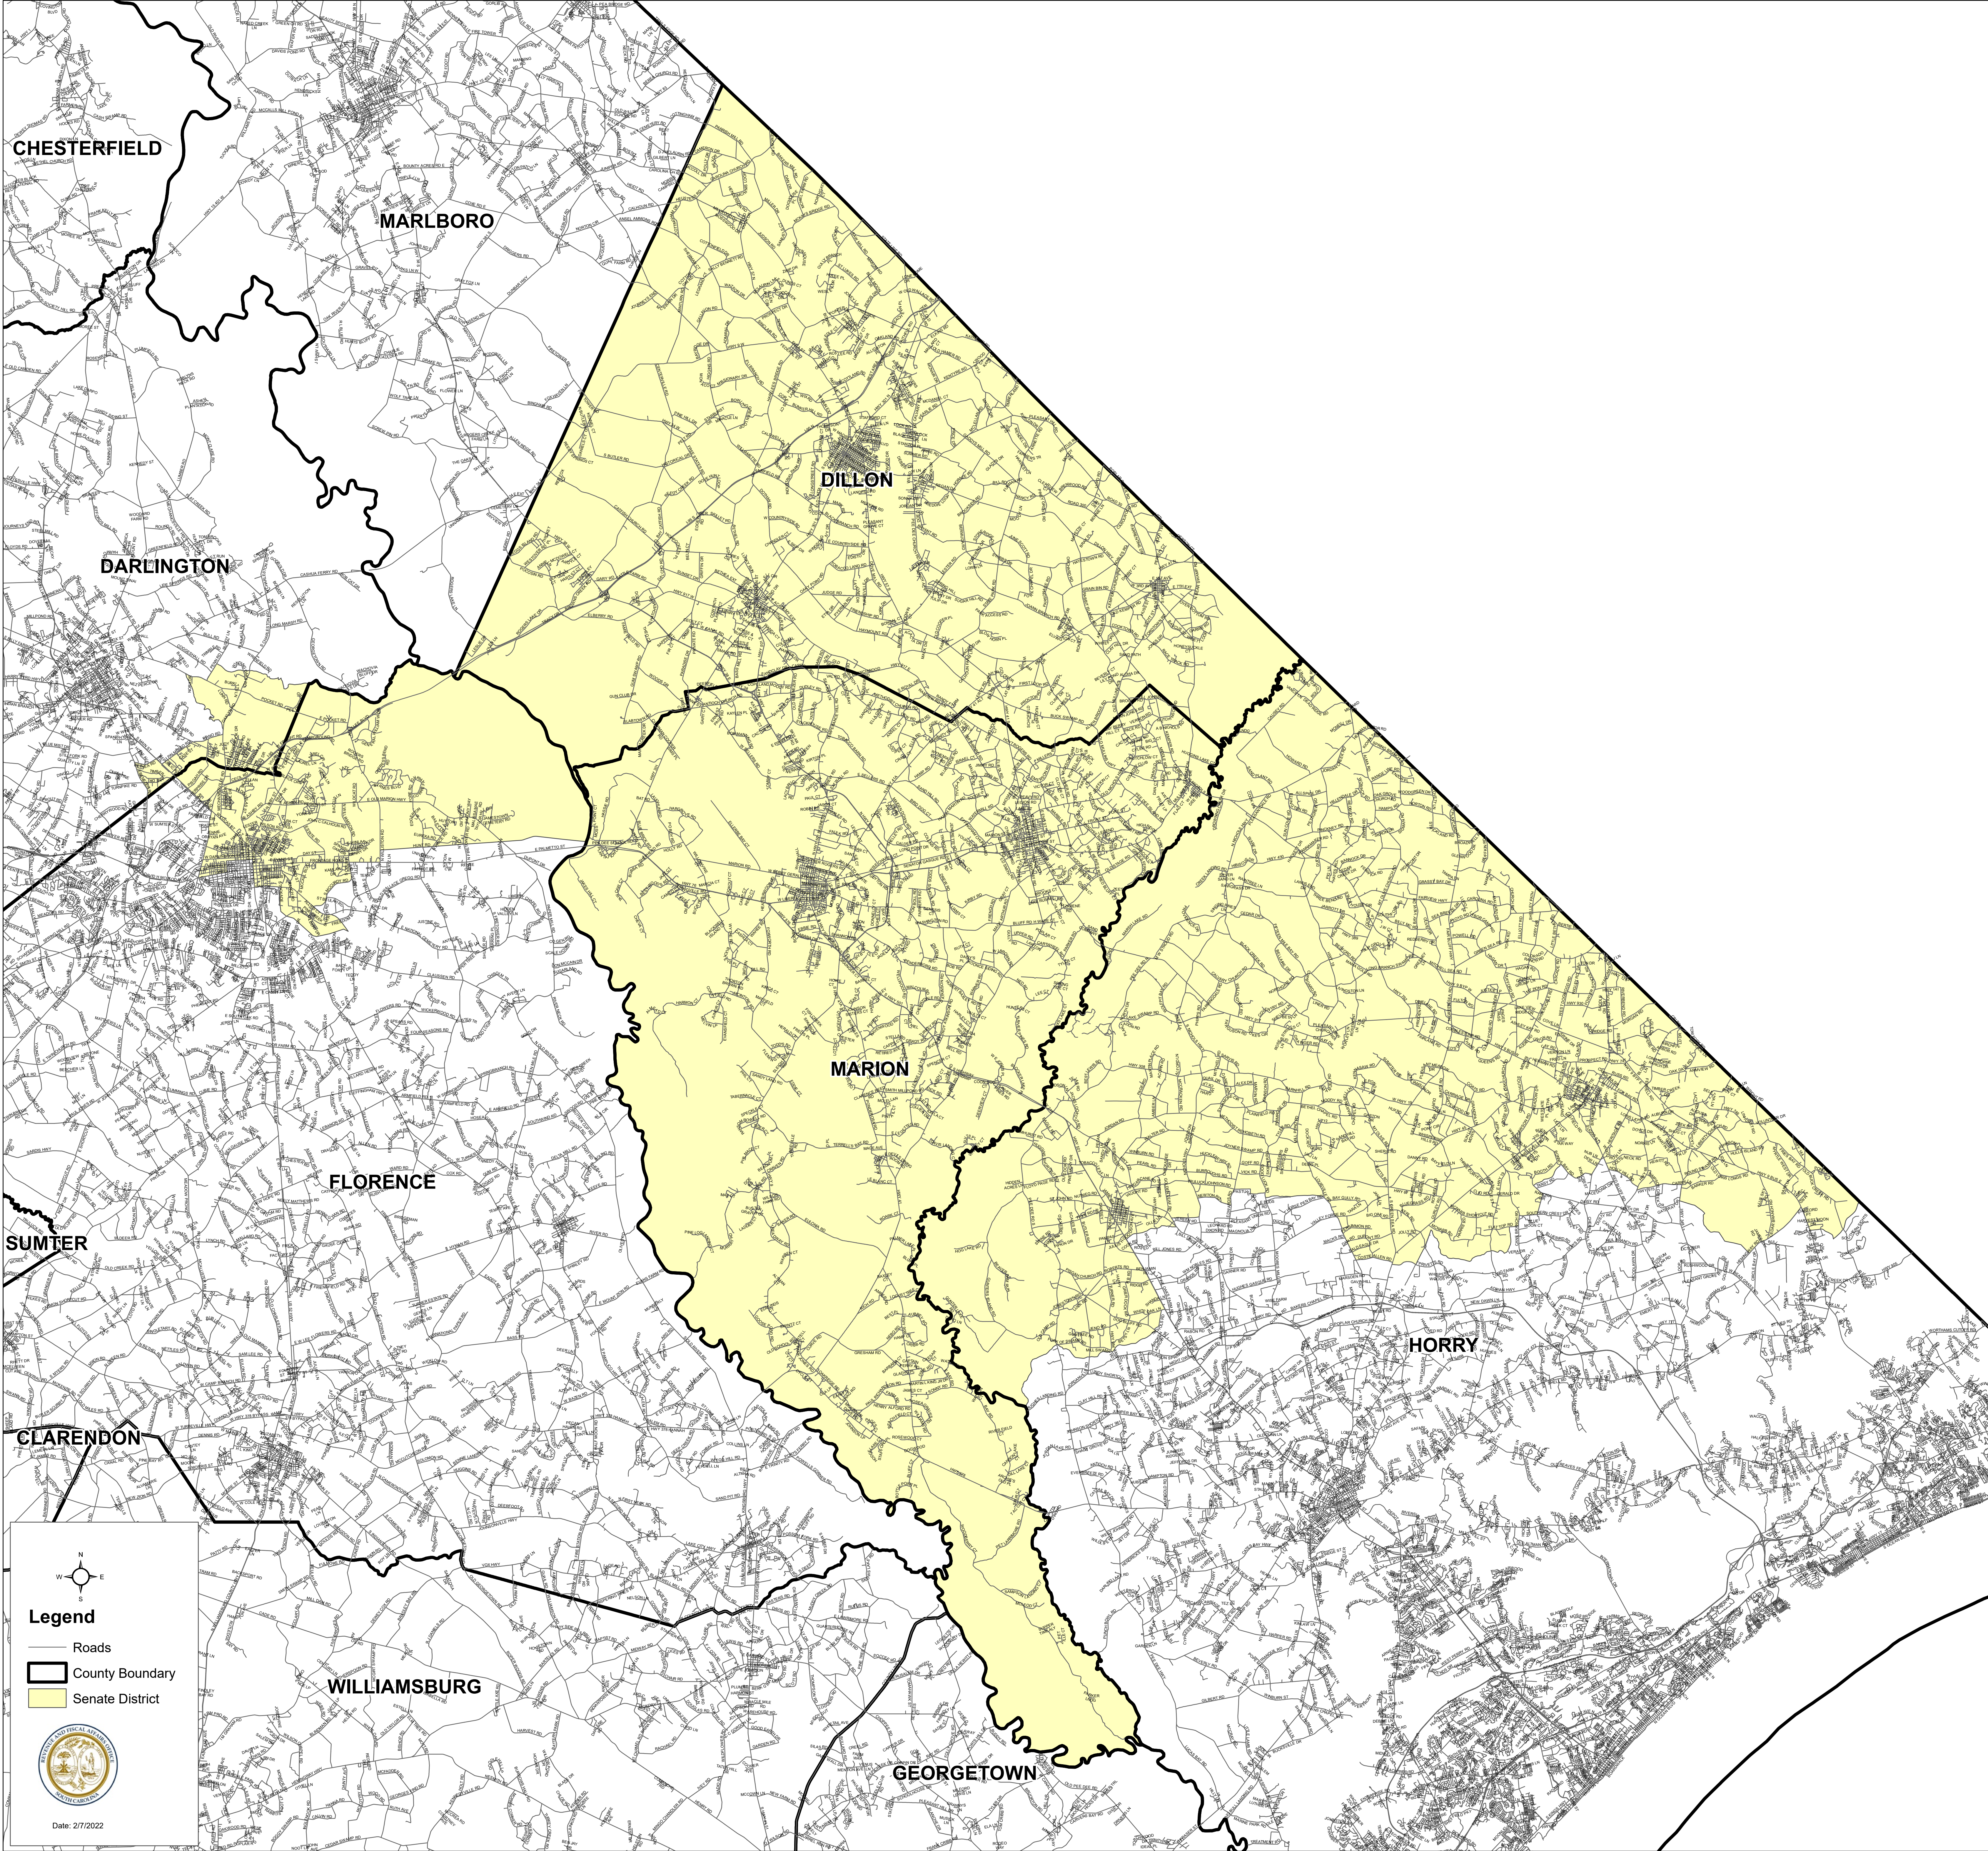

South Carolina Senate District 30

H.4493

CHESTERFIELD

MARLBORO

DILLON

DARLINGTON

MARION

FLORENCE

SUMTER

HORRY

CLARENDON

WILLIAMSBURG

GEORGETOWN

- Legend**
- Roads
 - County Boundary
 - Senate District

Date: 2/7/2022