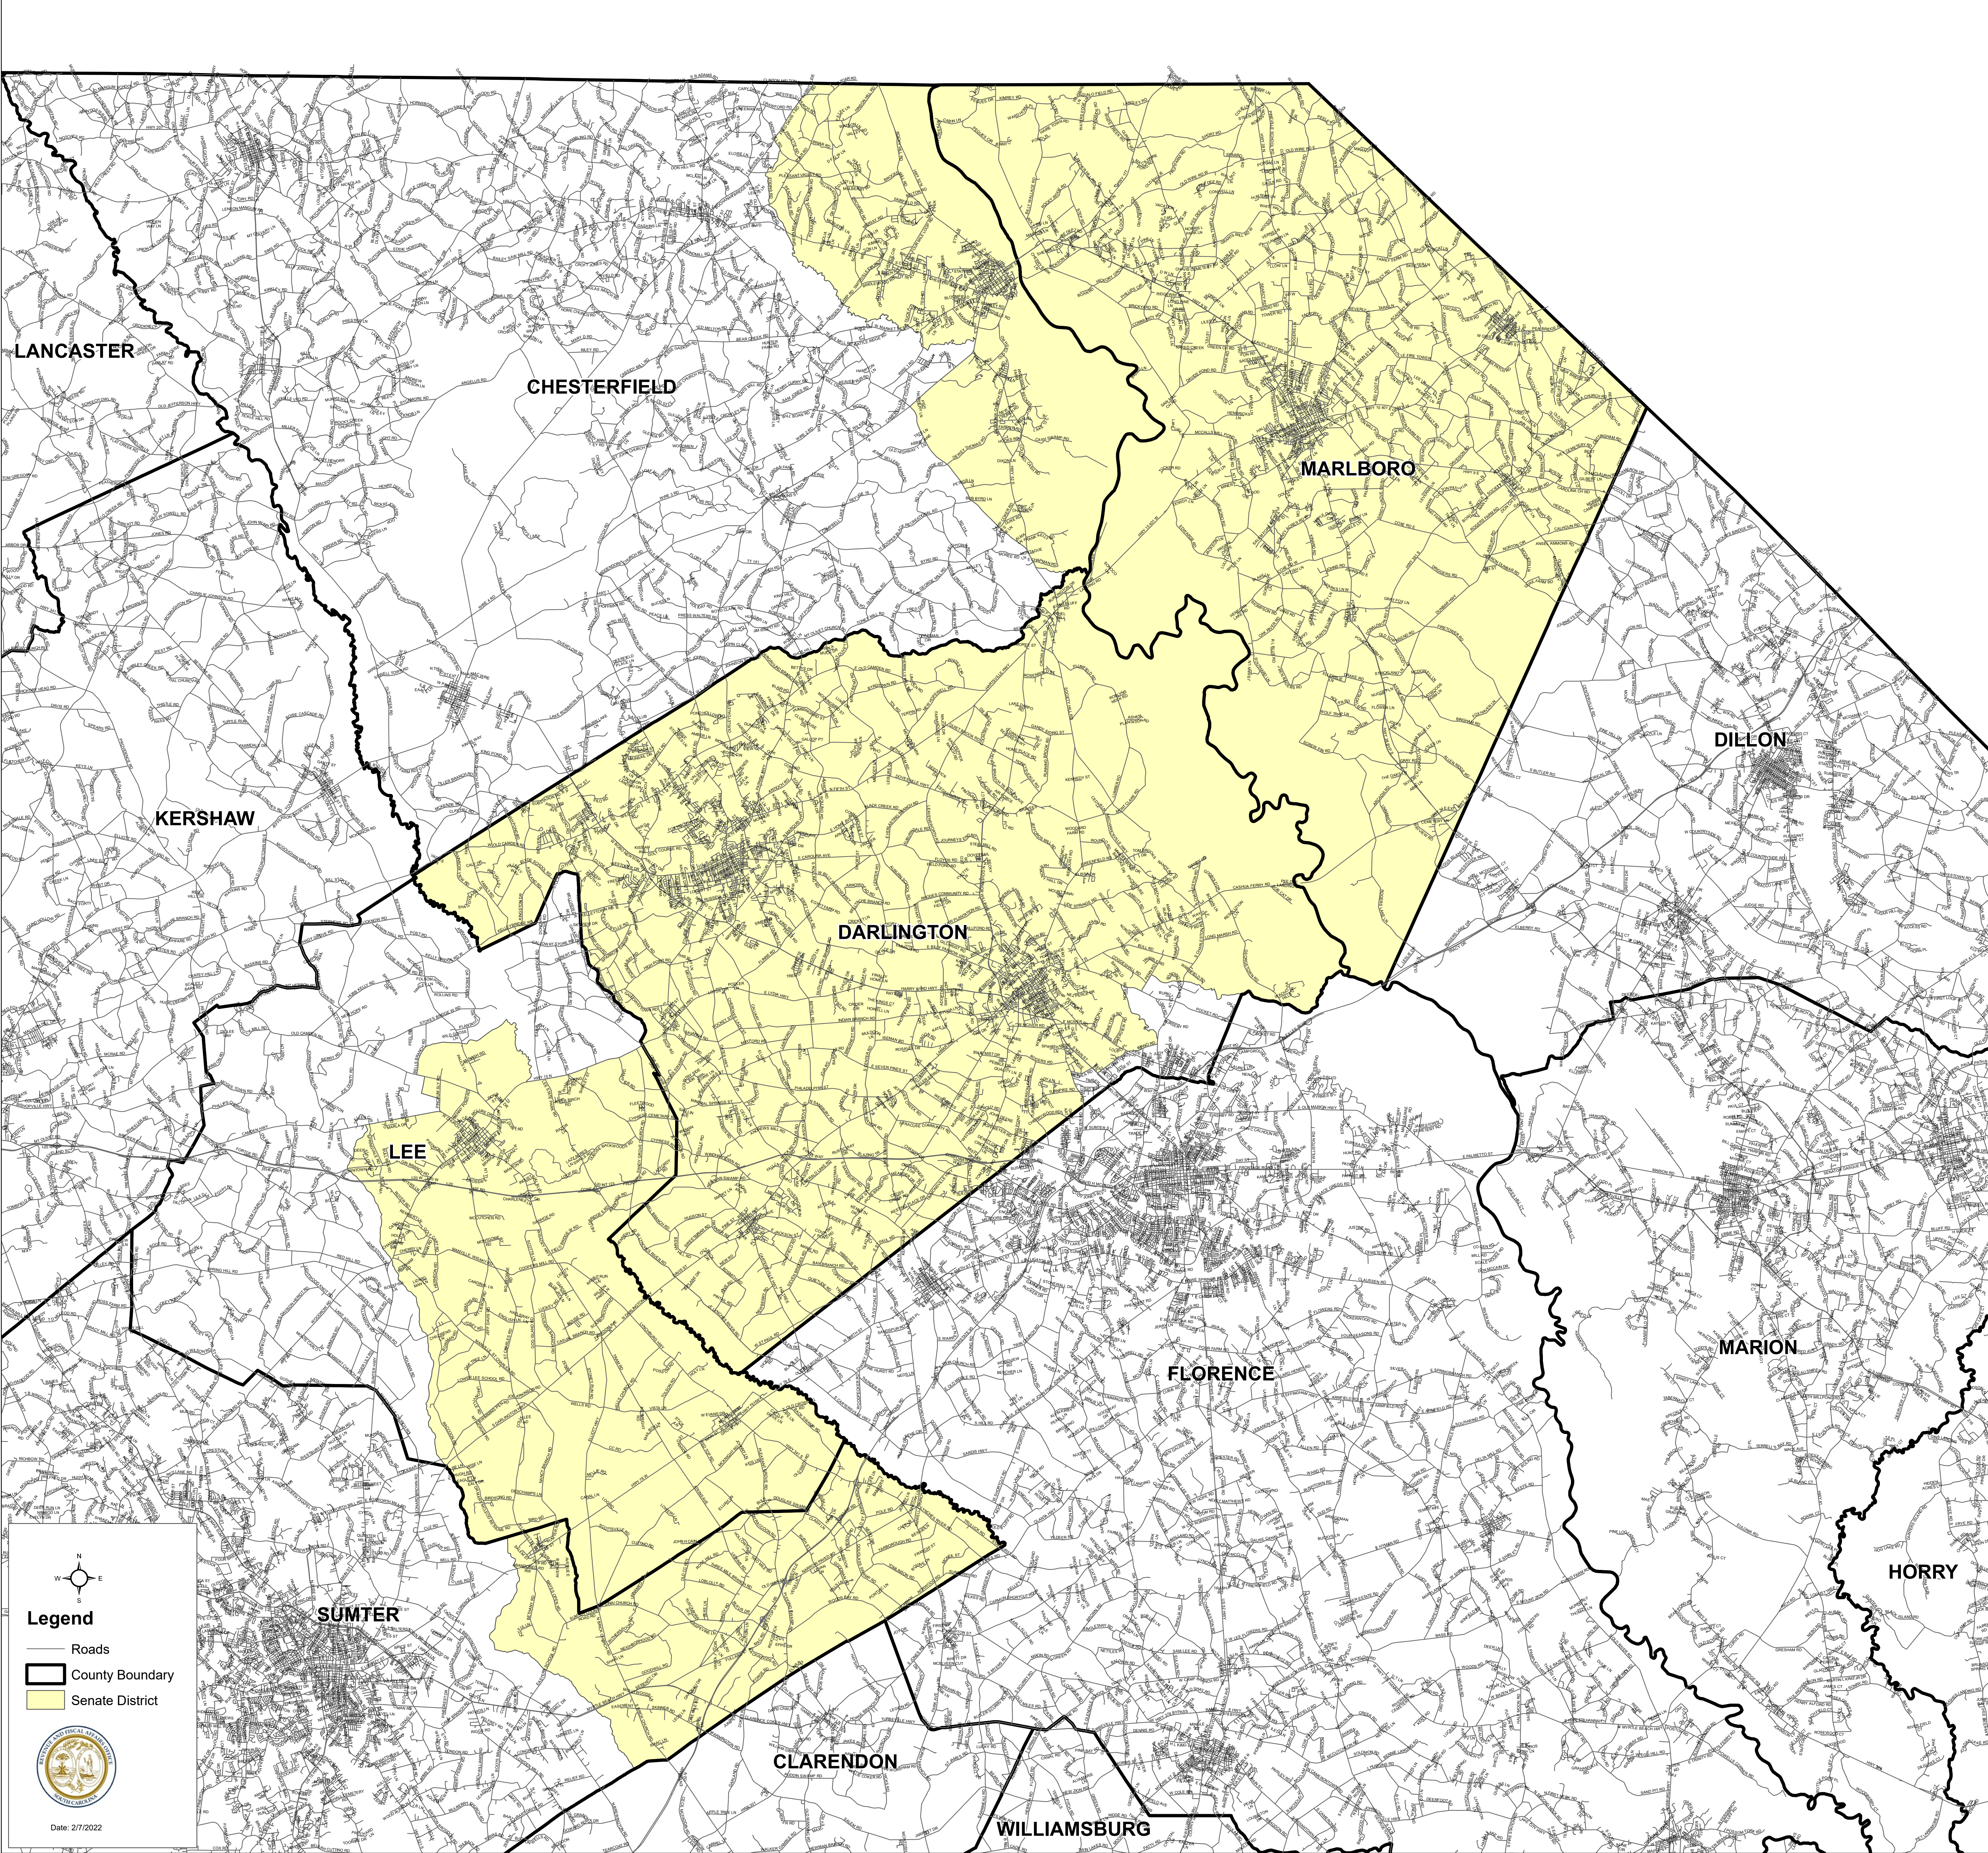

# South Carolina Senate District 29

H.4493

LANCASTER

CHESTERFIELD

MARLBORO

DILLON

KERSHAW

DARLINGTON

LEE

FLORENCE

MARION

SUMTER

HORRY

CLARENDON

WILLIAMSBURG

**Legend**

- Roads
- ▭ County Boundary
- ▭ Senate District

Date: 2/7/2022