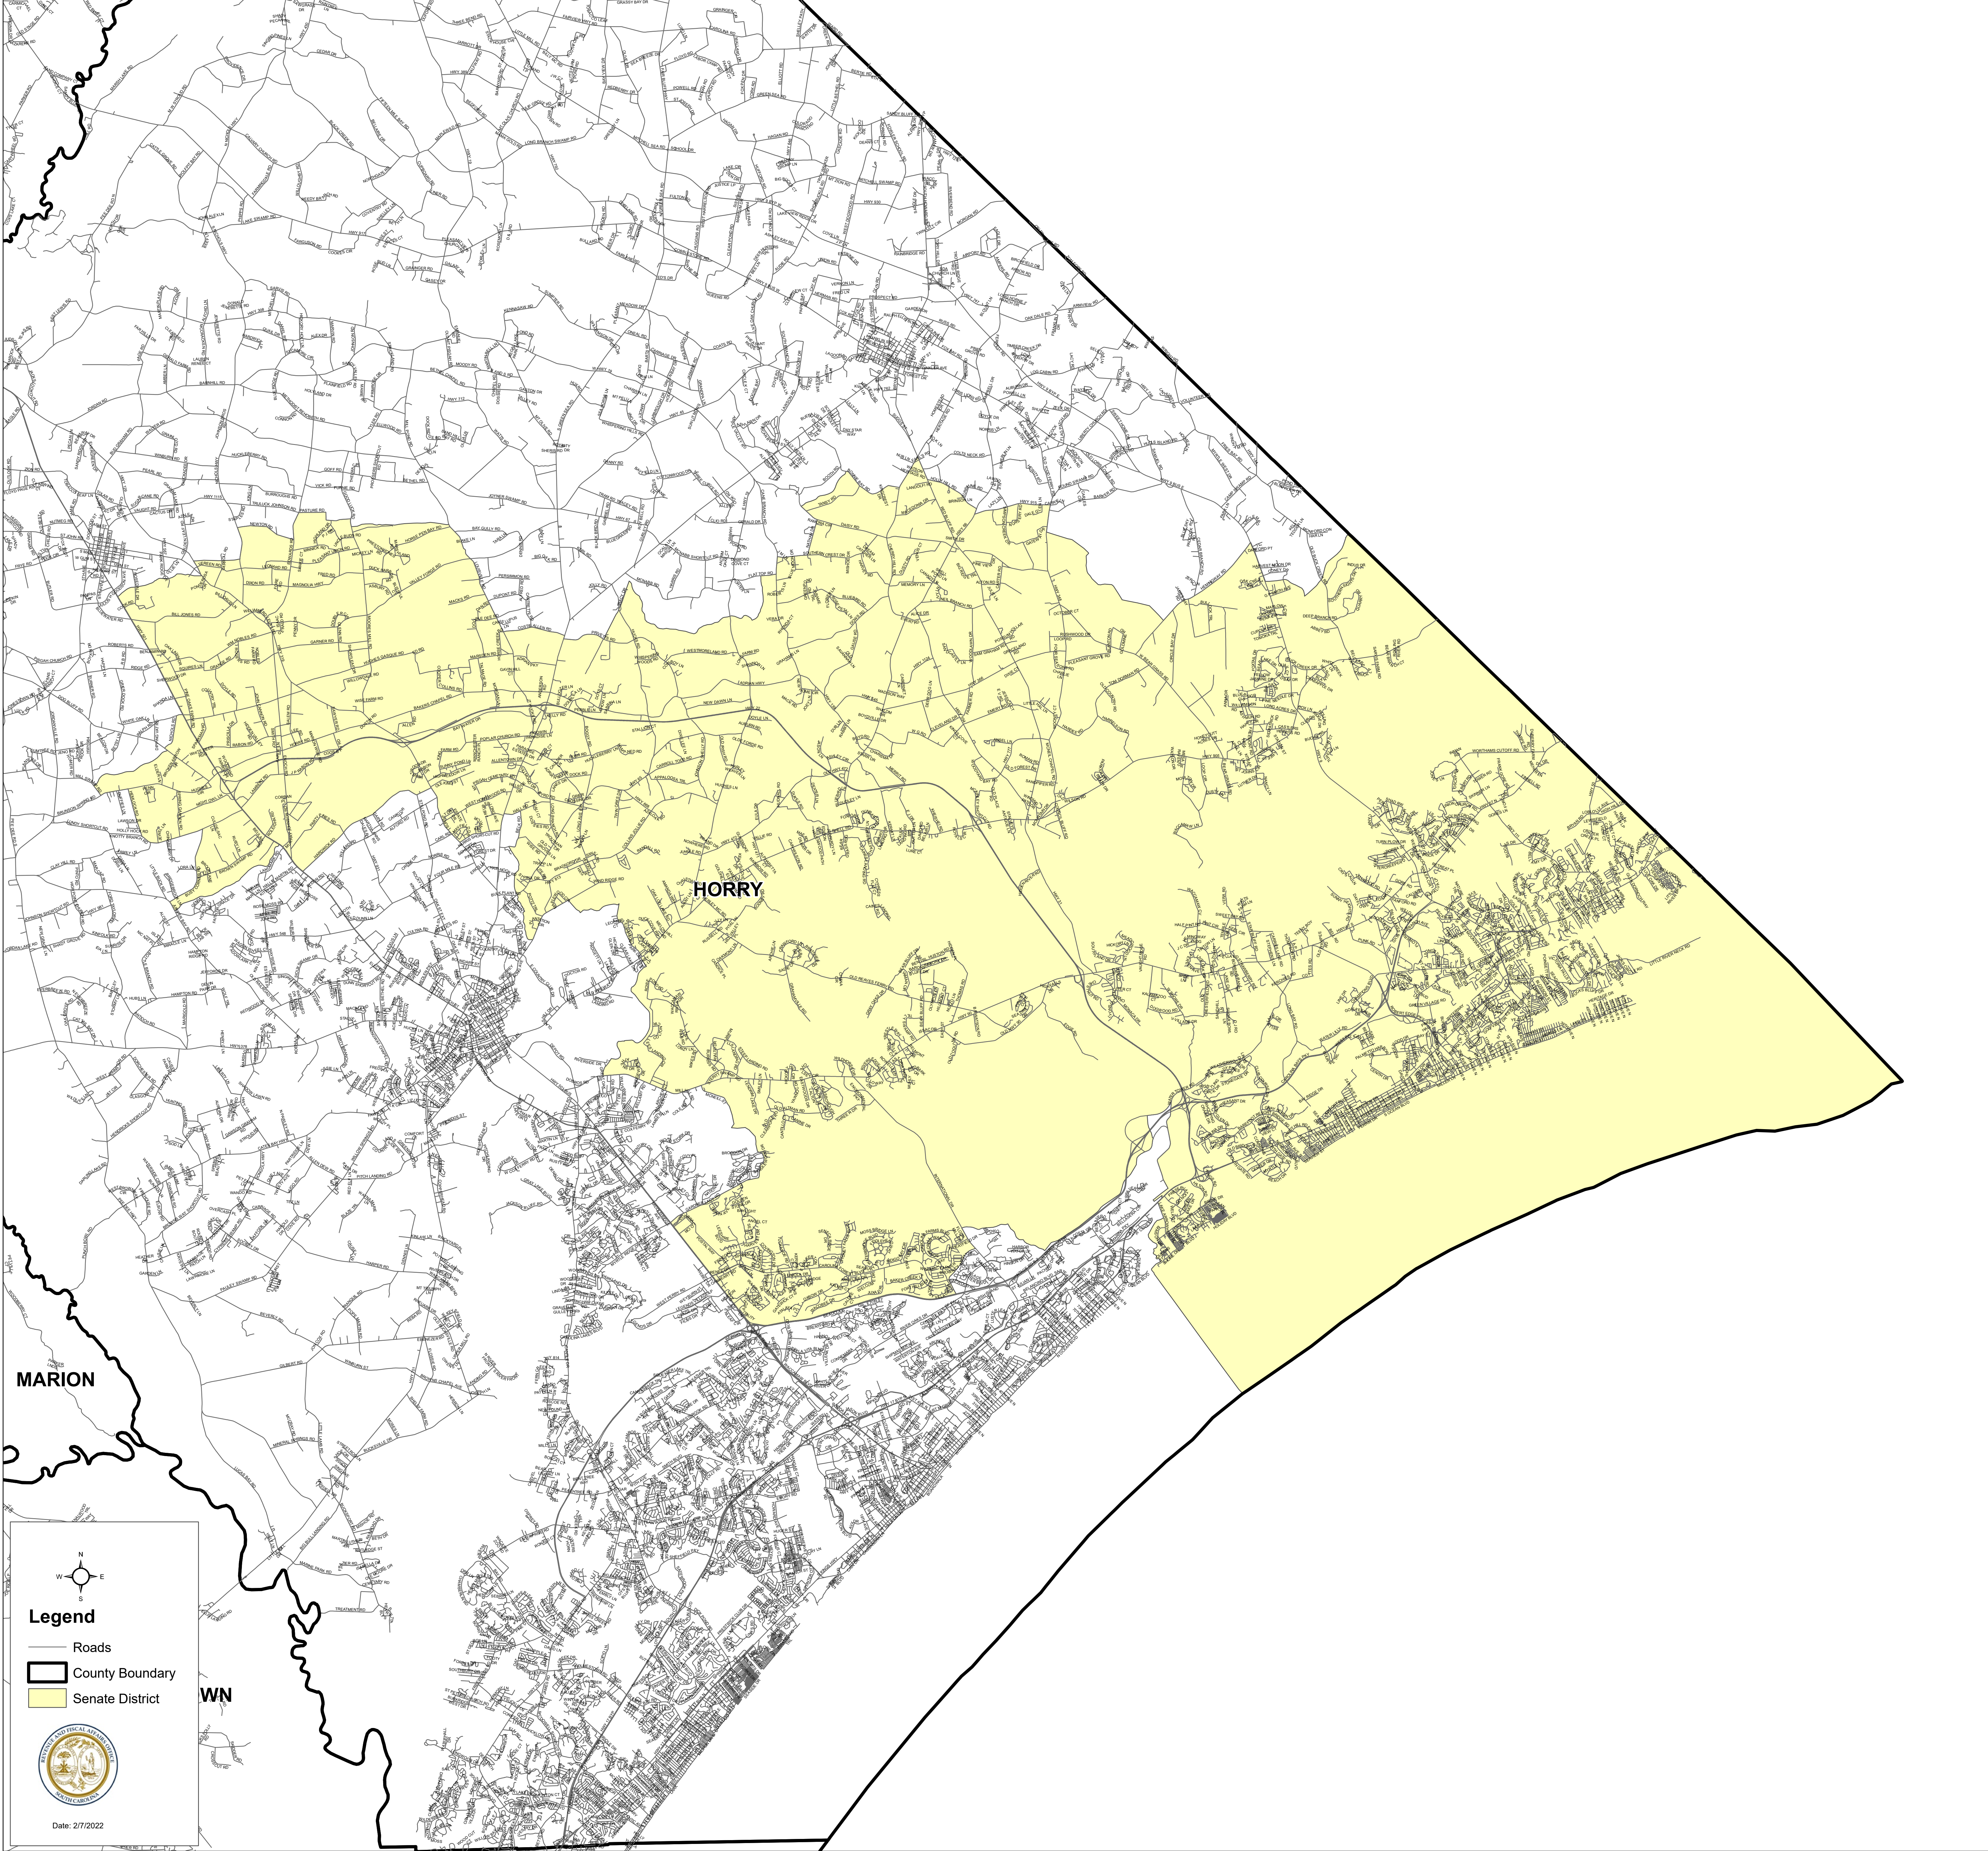

# South Carolina Senate District 28

H.4493

MARION

WN

  
**Legend**  
— Roads  
▭ County Boundary  
▭ Senate District

Date: 2/7/2022