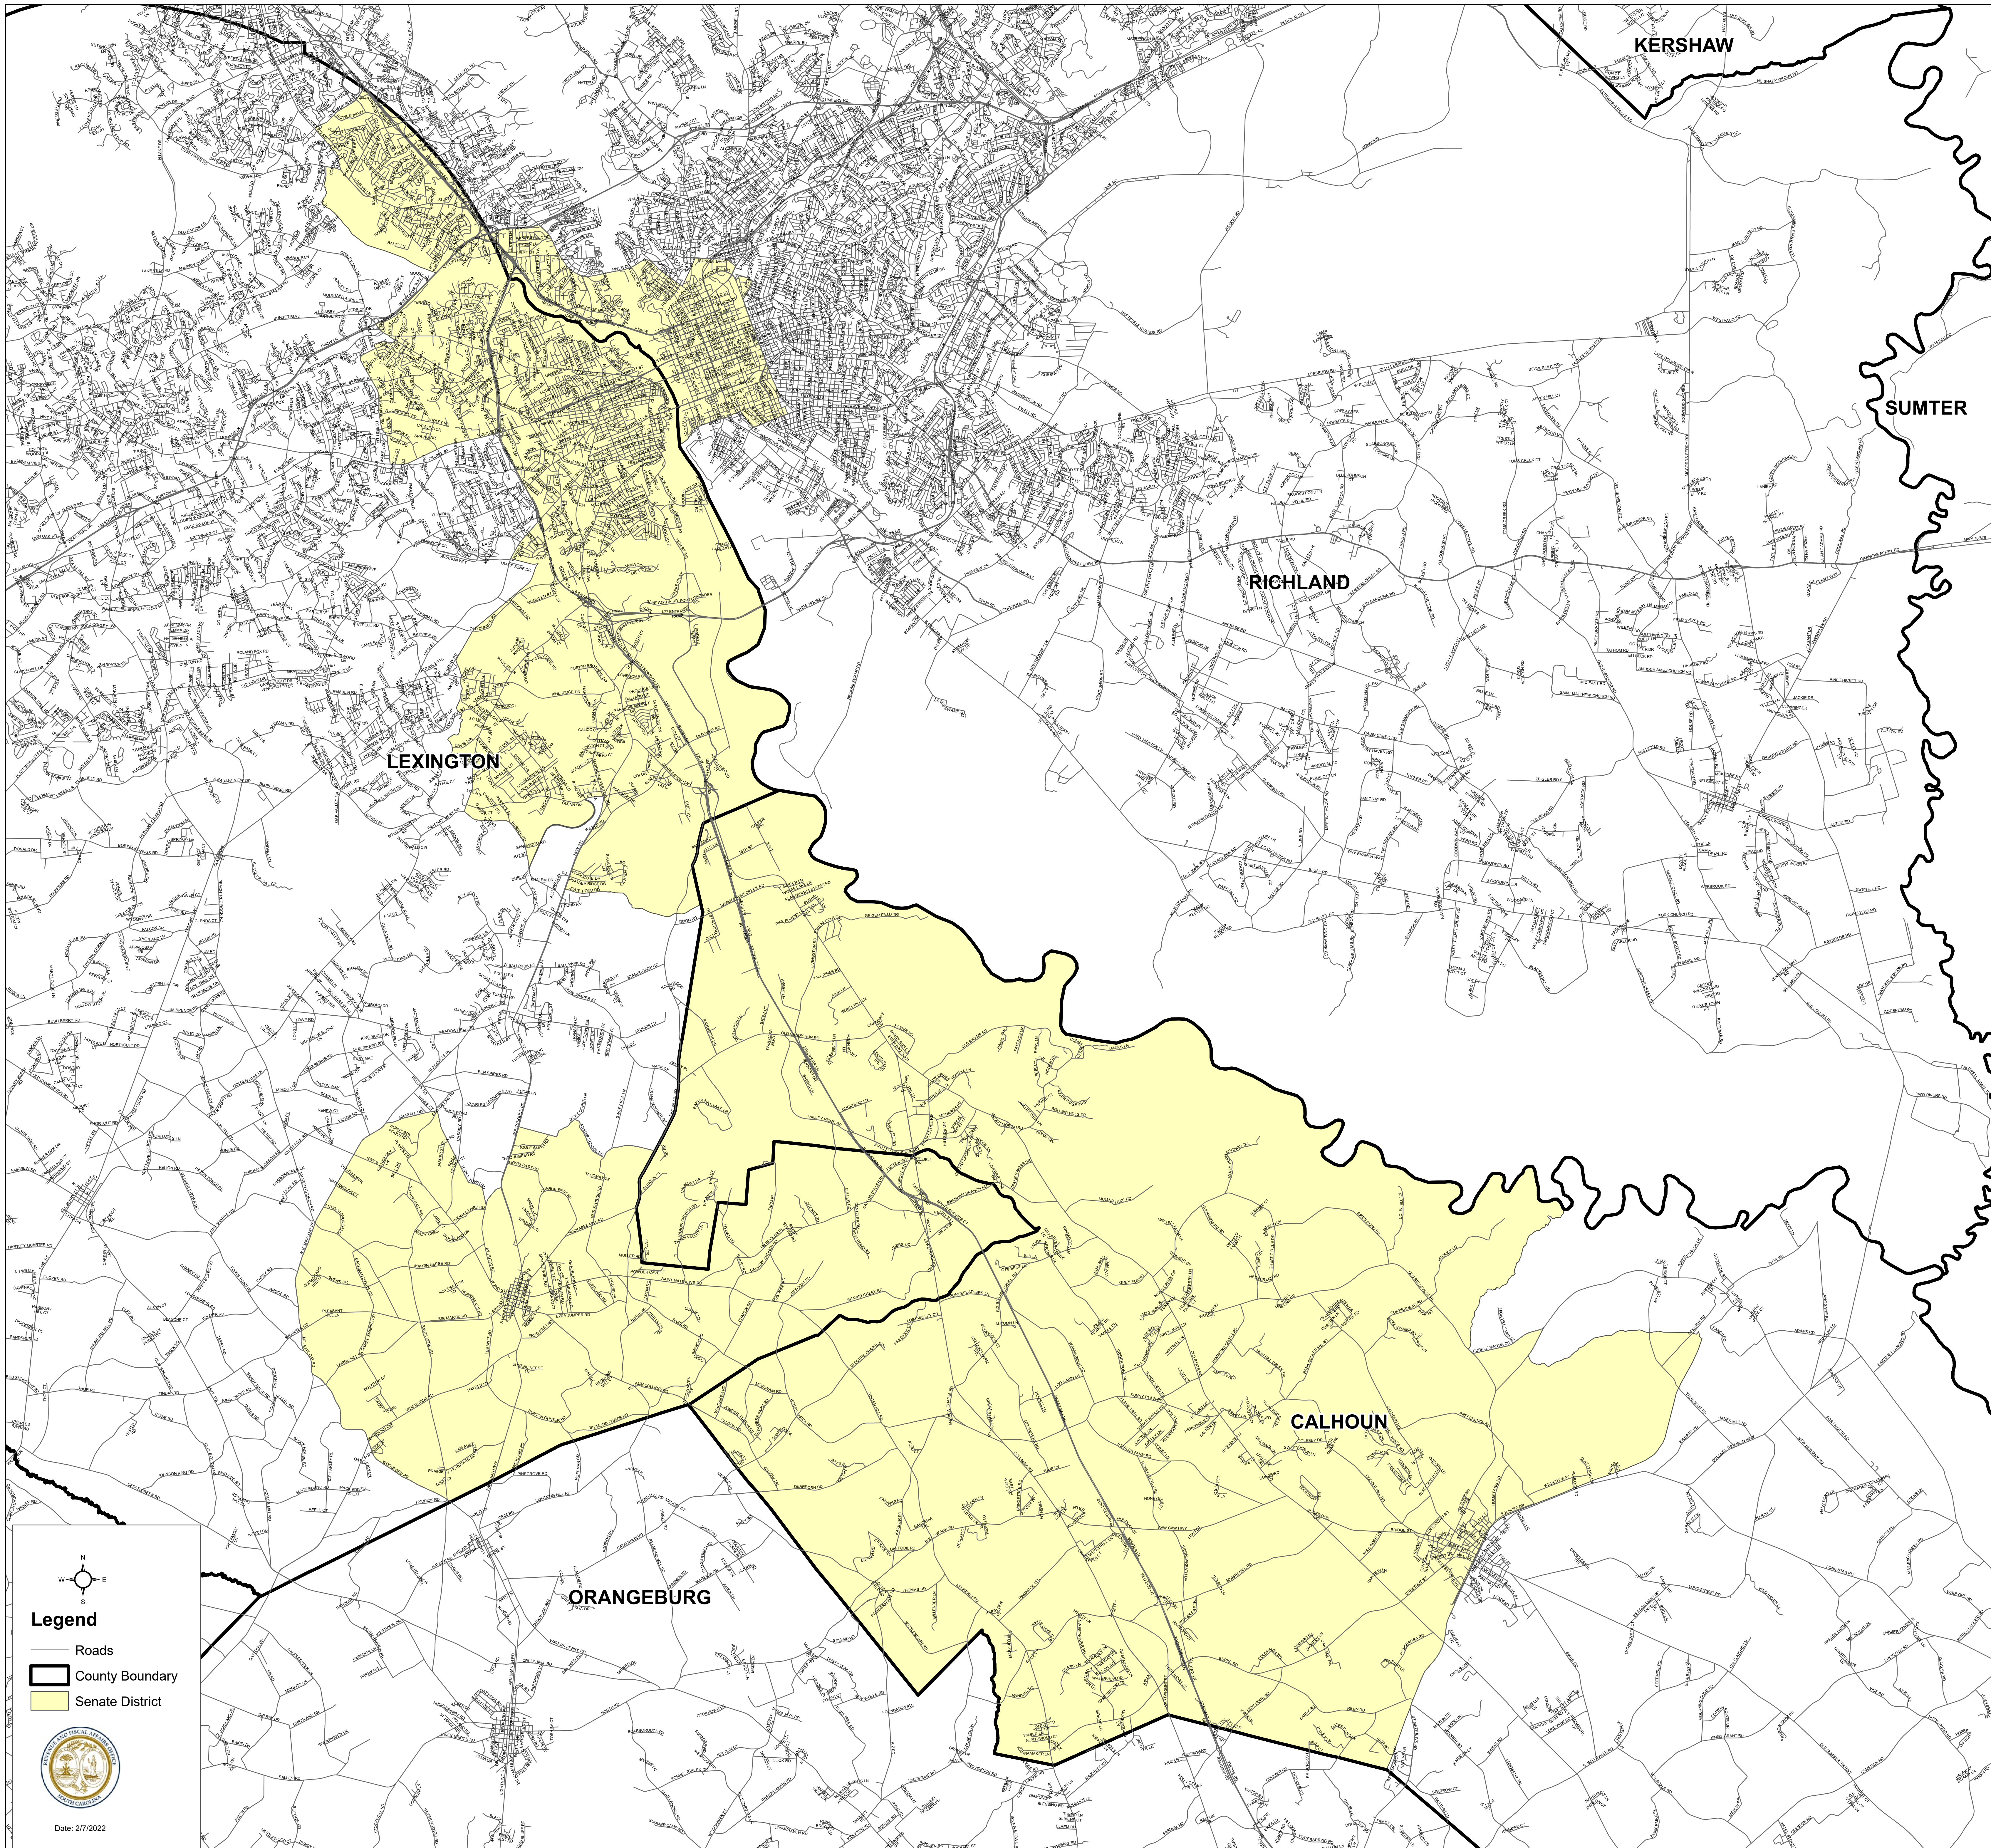

South Carolina Senate District 26

H.4493

Legend

- Roads
- County Boundary
- Senate District

Date: 2/7/2022