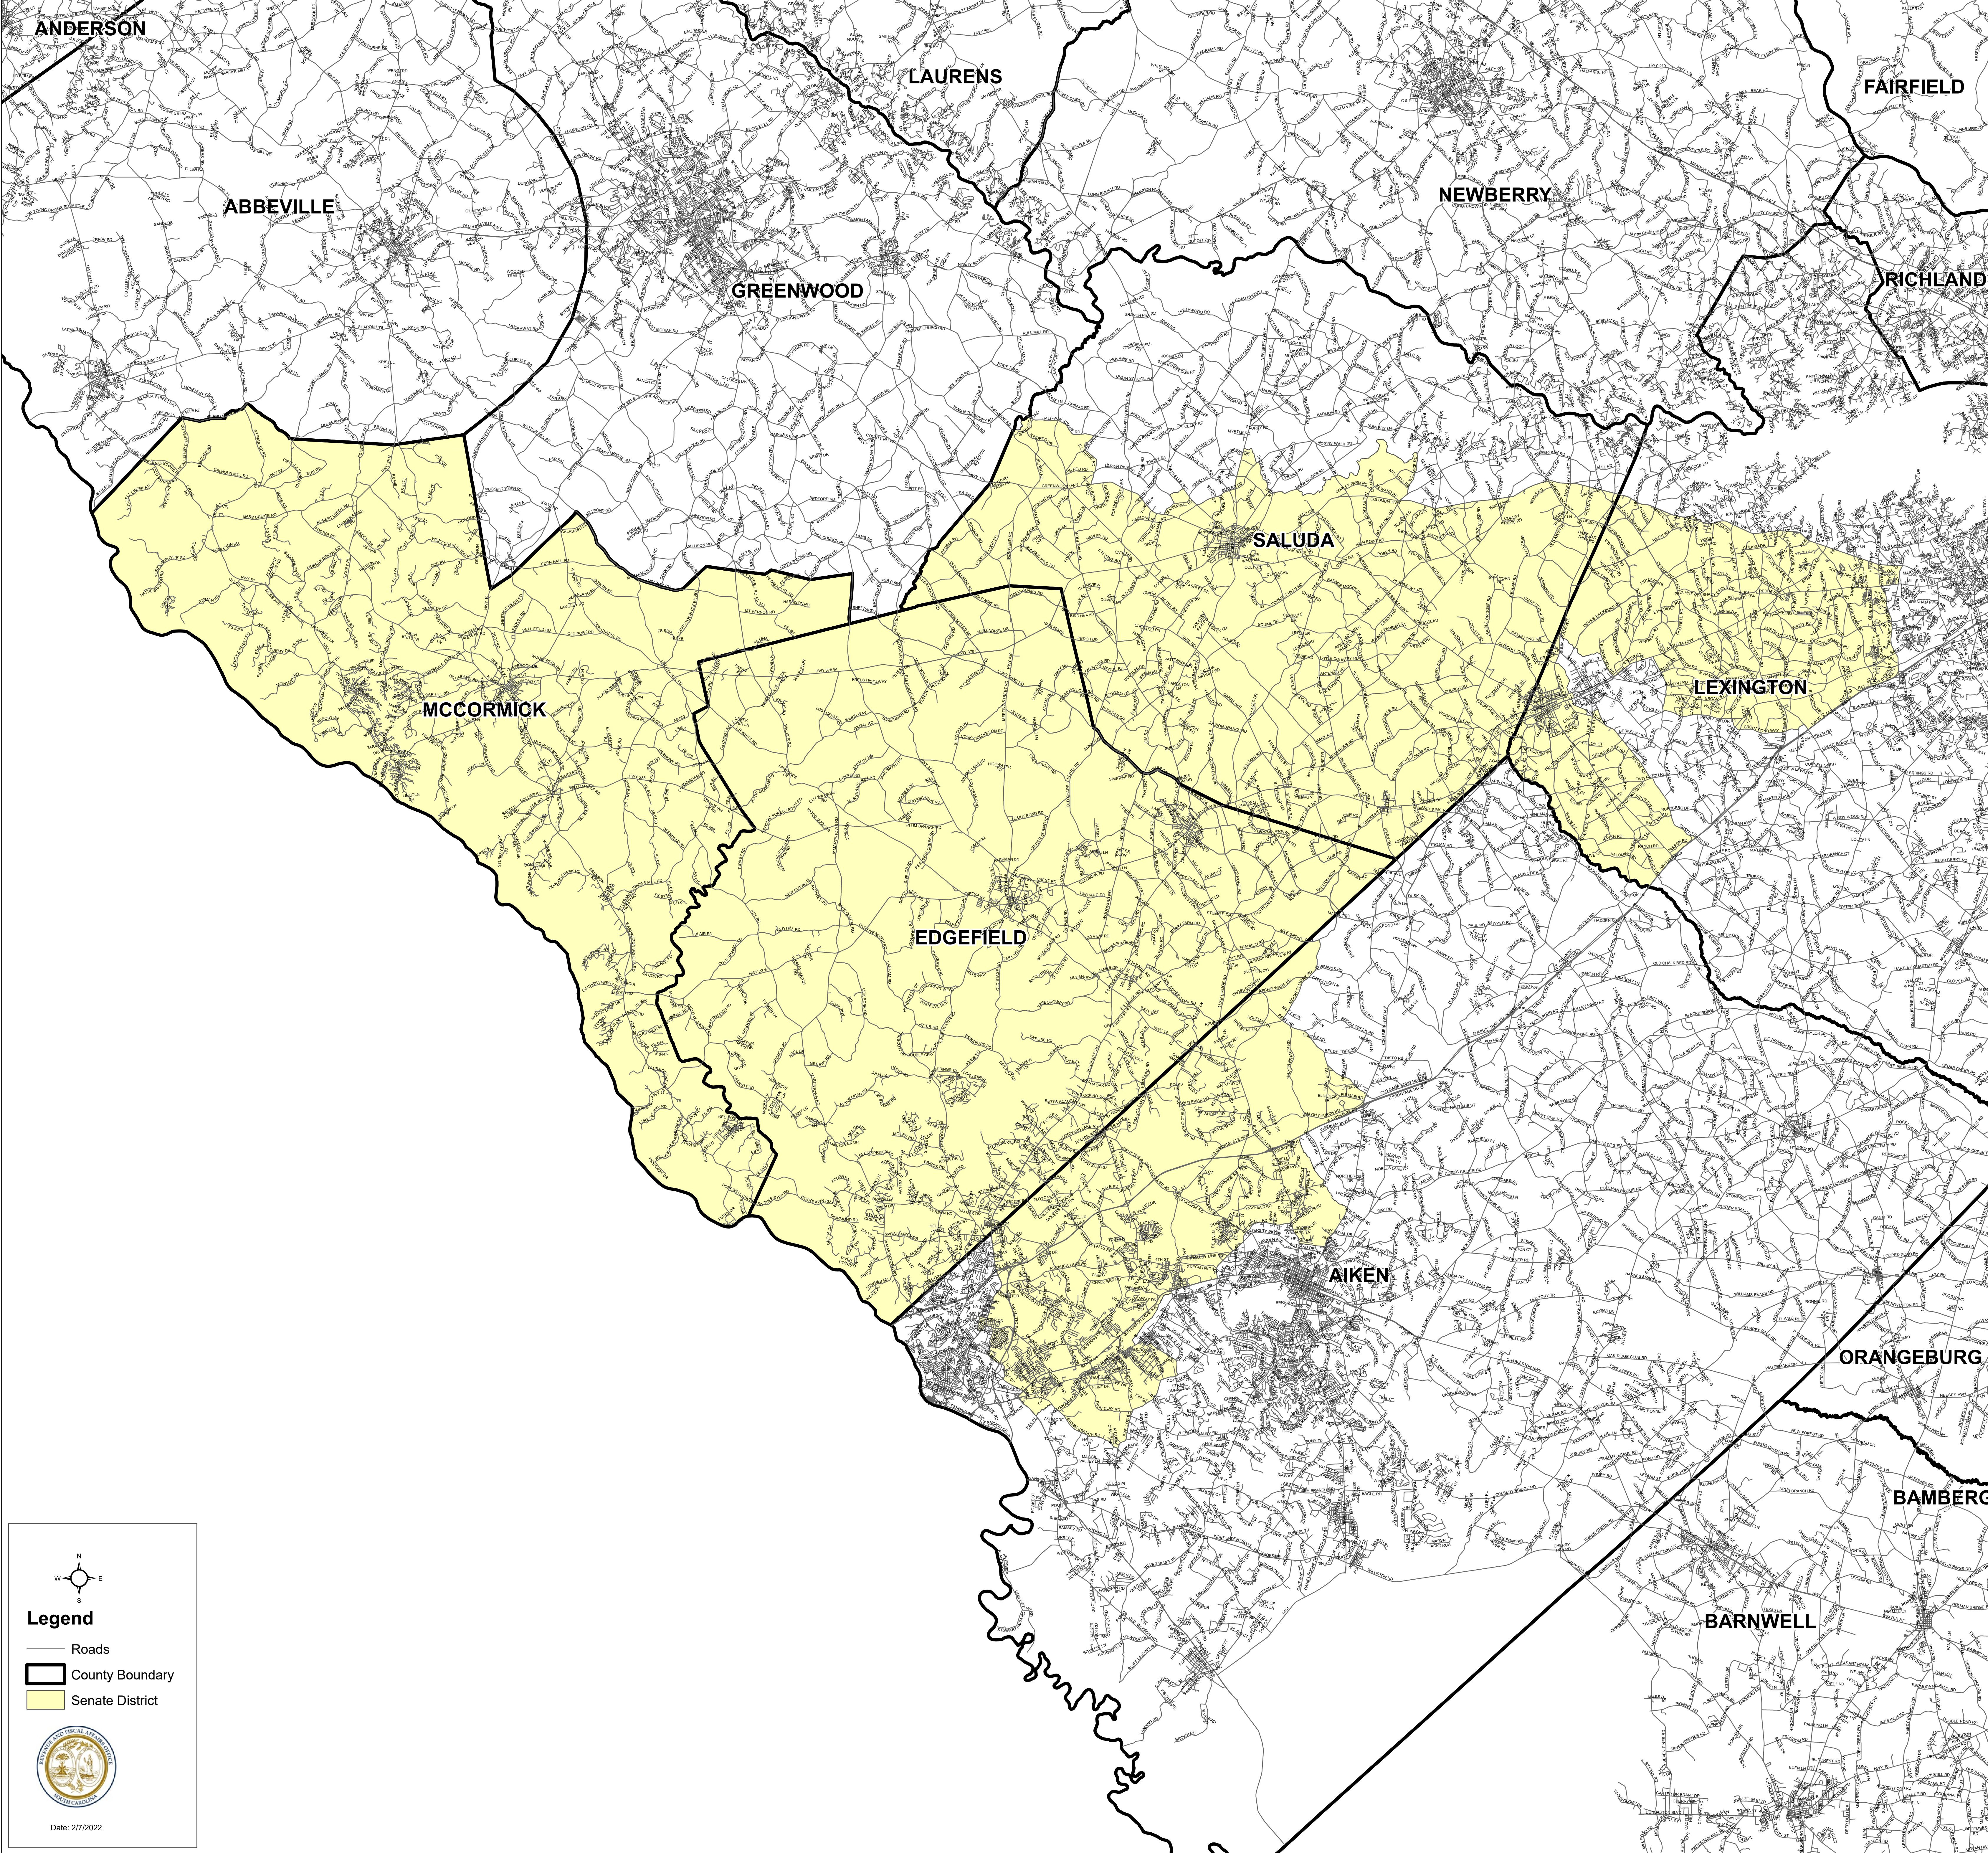

South Carolina Senate District 25

H.4493

Legend

- Roads
- County Boundary
- Senate District

Date: 2/7/2022