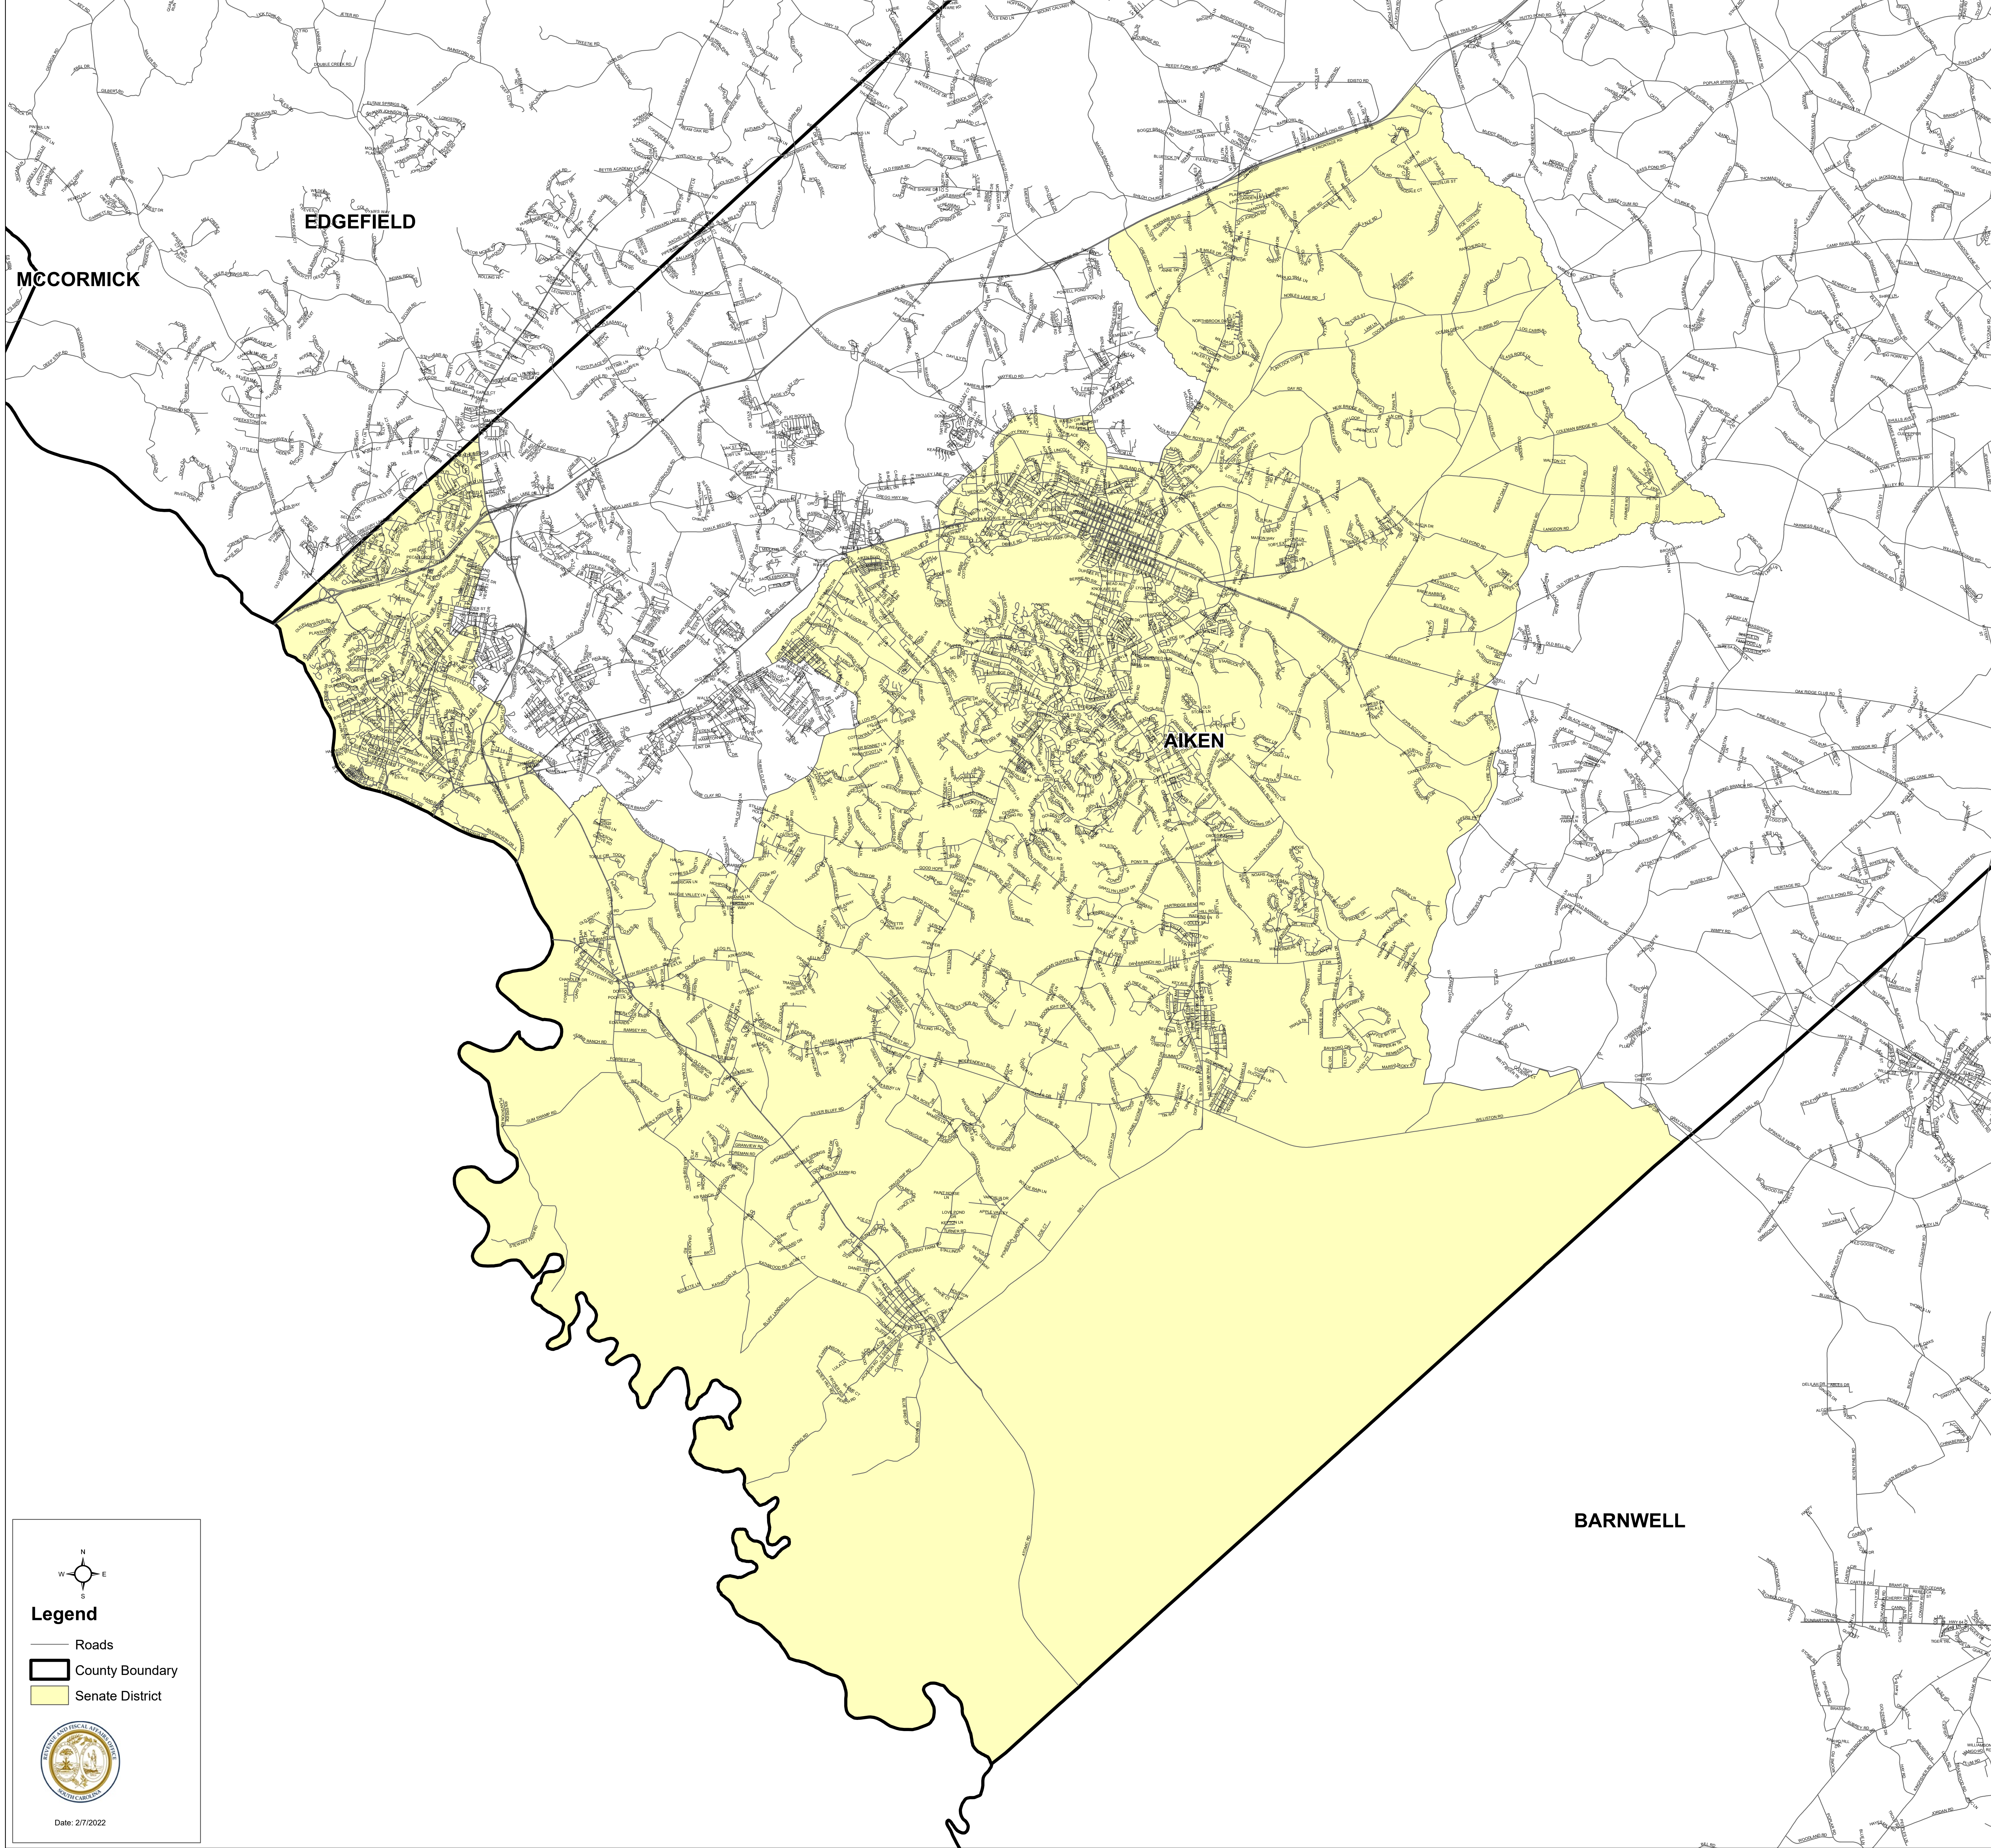

South Carolina Senate District 24

H.4493

MCCORMICK

EDGEFIELD

AIKEN

BARNWELL

Legend

- Roads
- County Boundary
- Senate District

Date: 2/7/2022