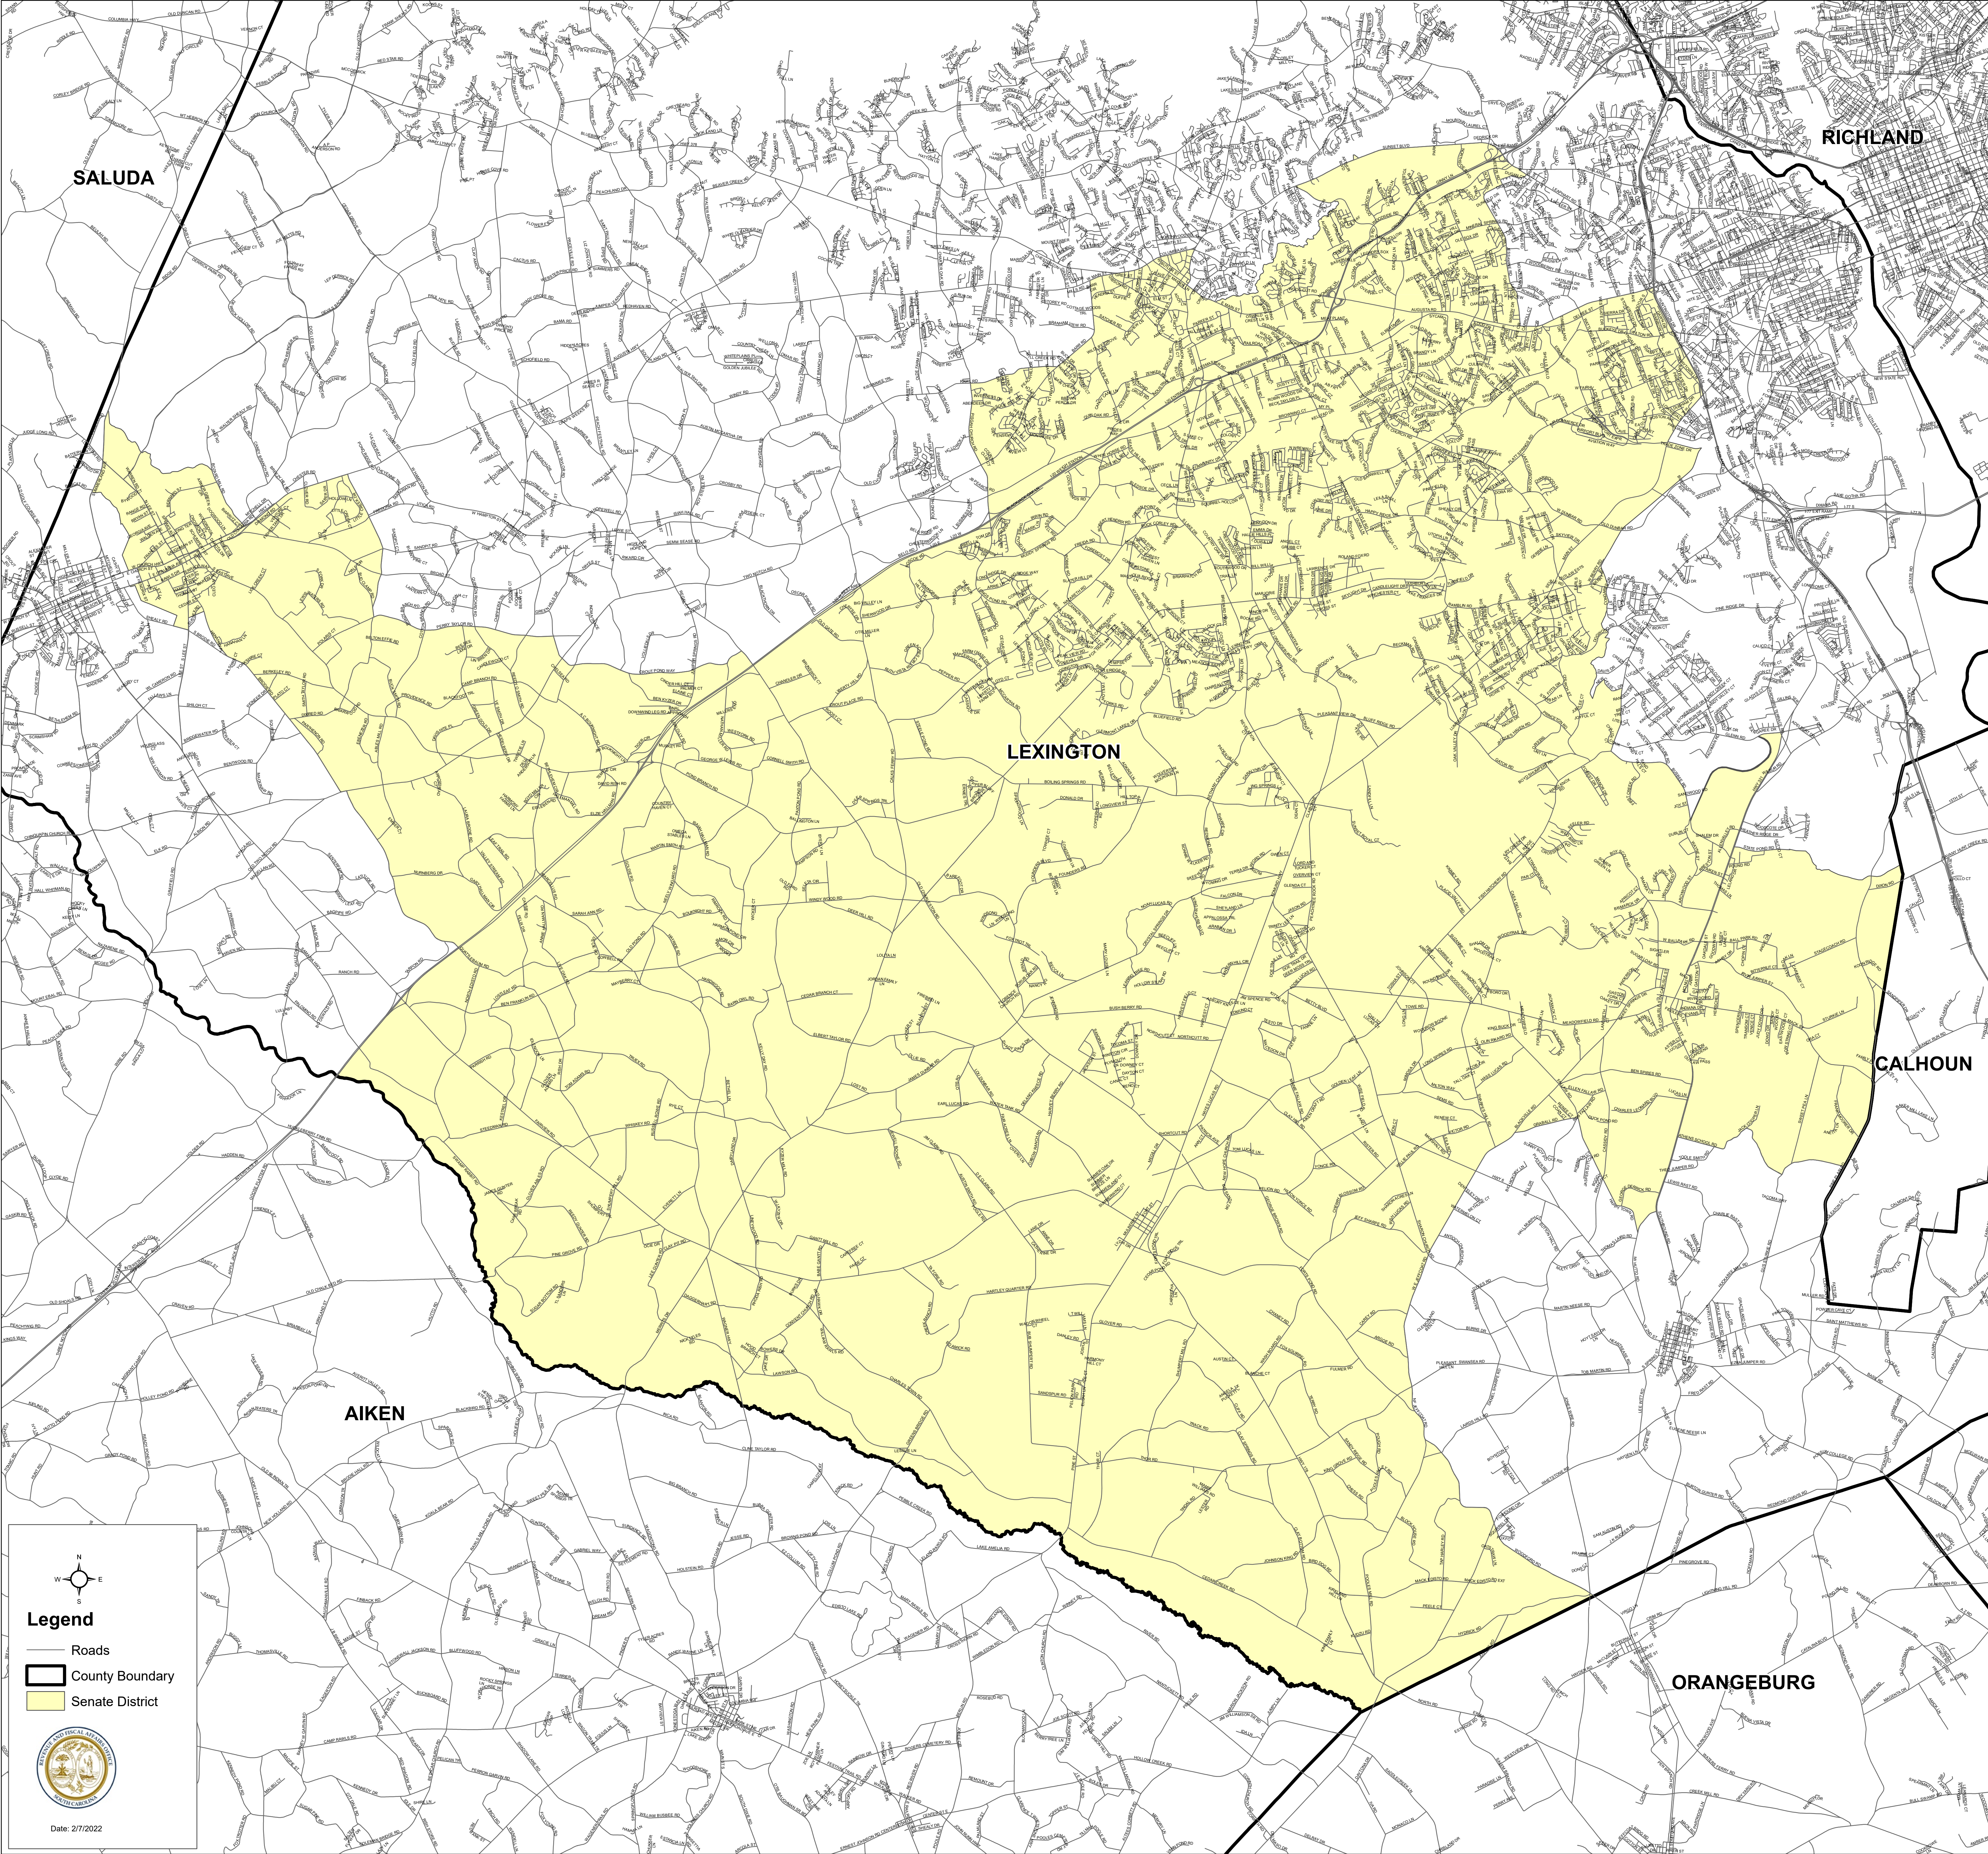

South Carolina Senate District 23

H.4493

Legend

- Roads
- County Boundary
- Senate District

Date: 2/7/2022