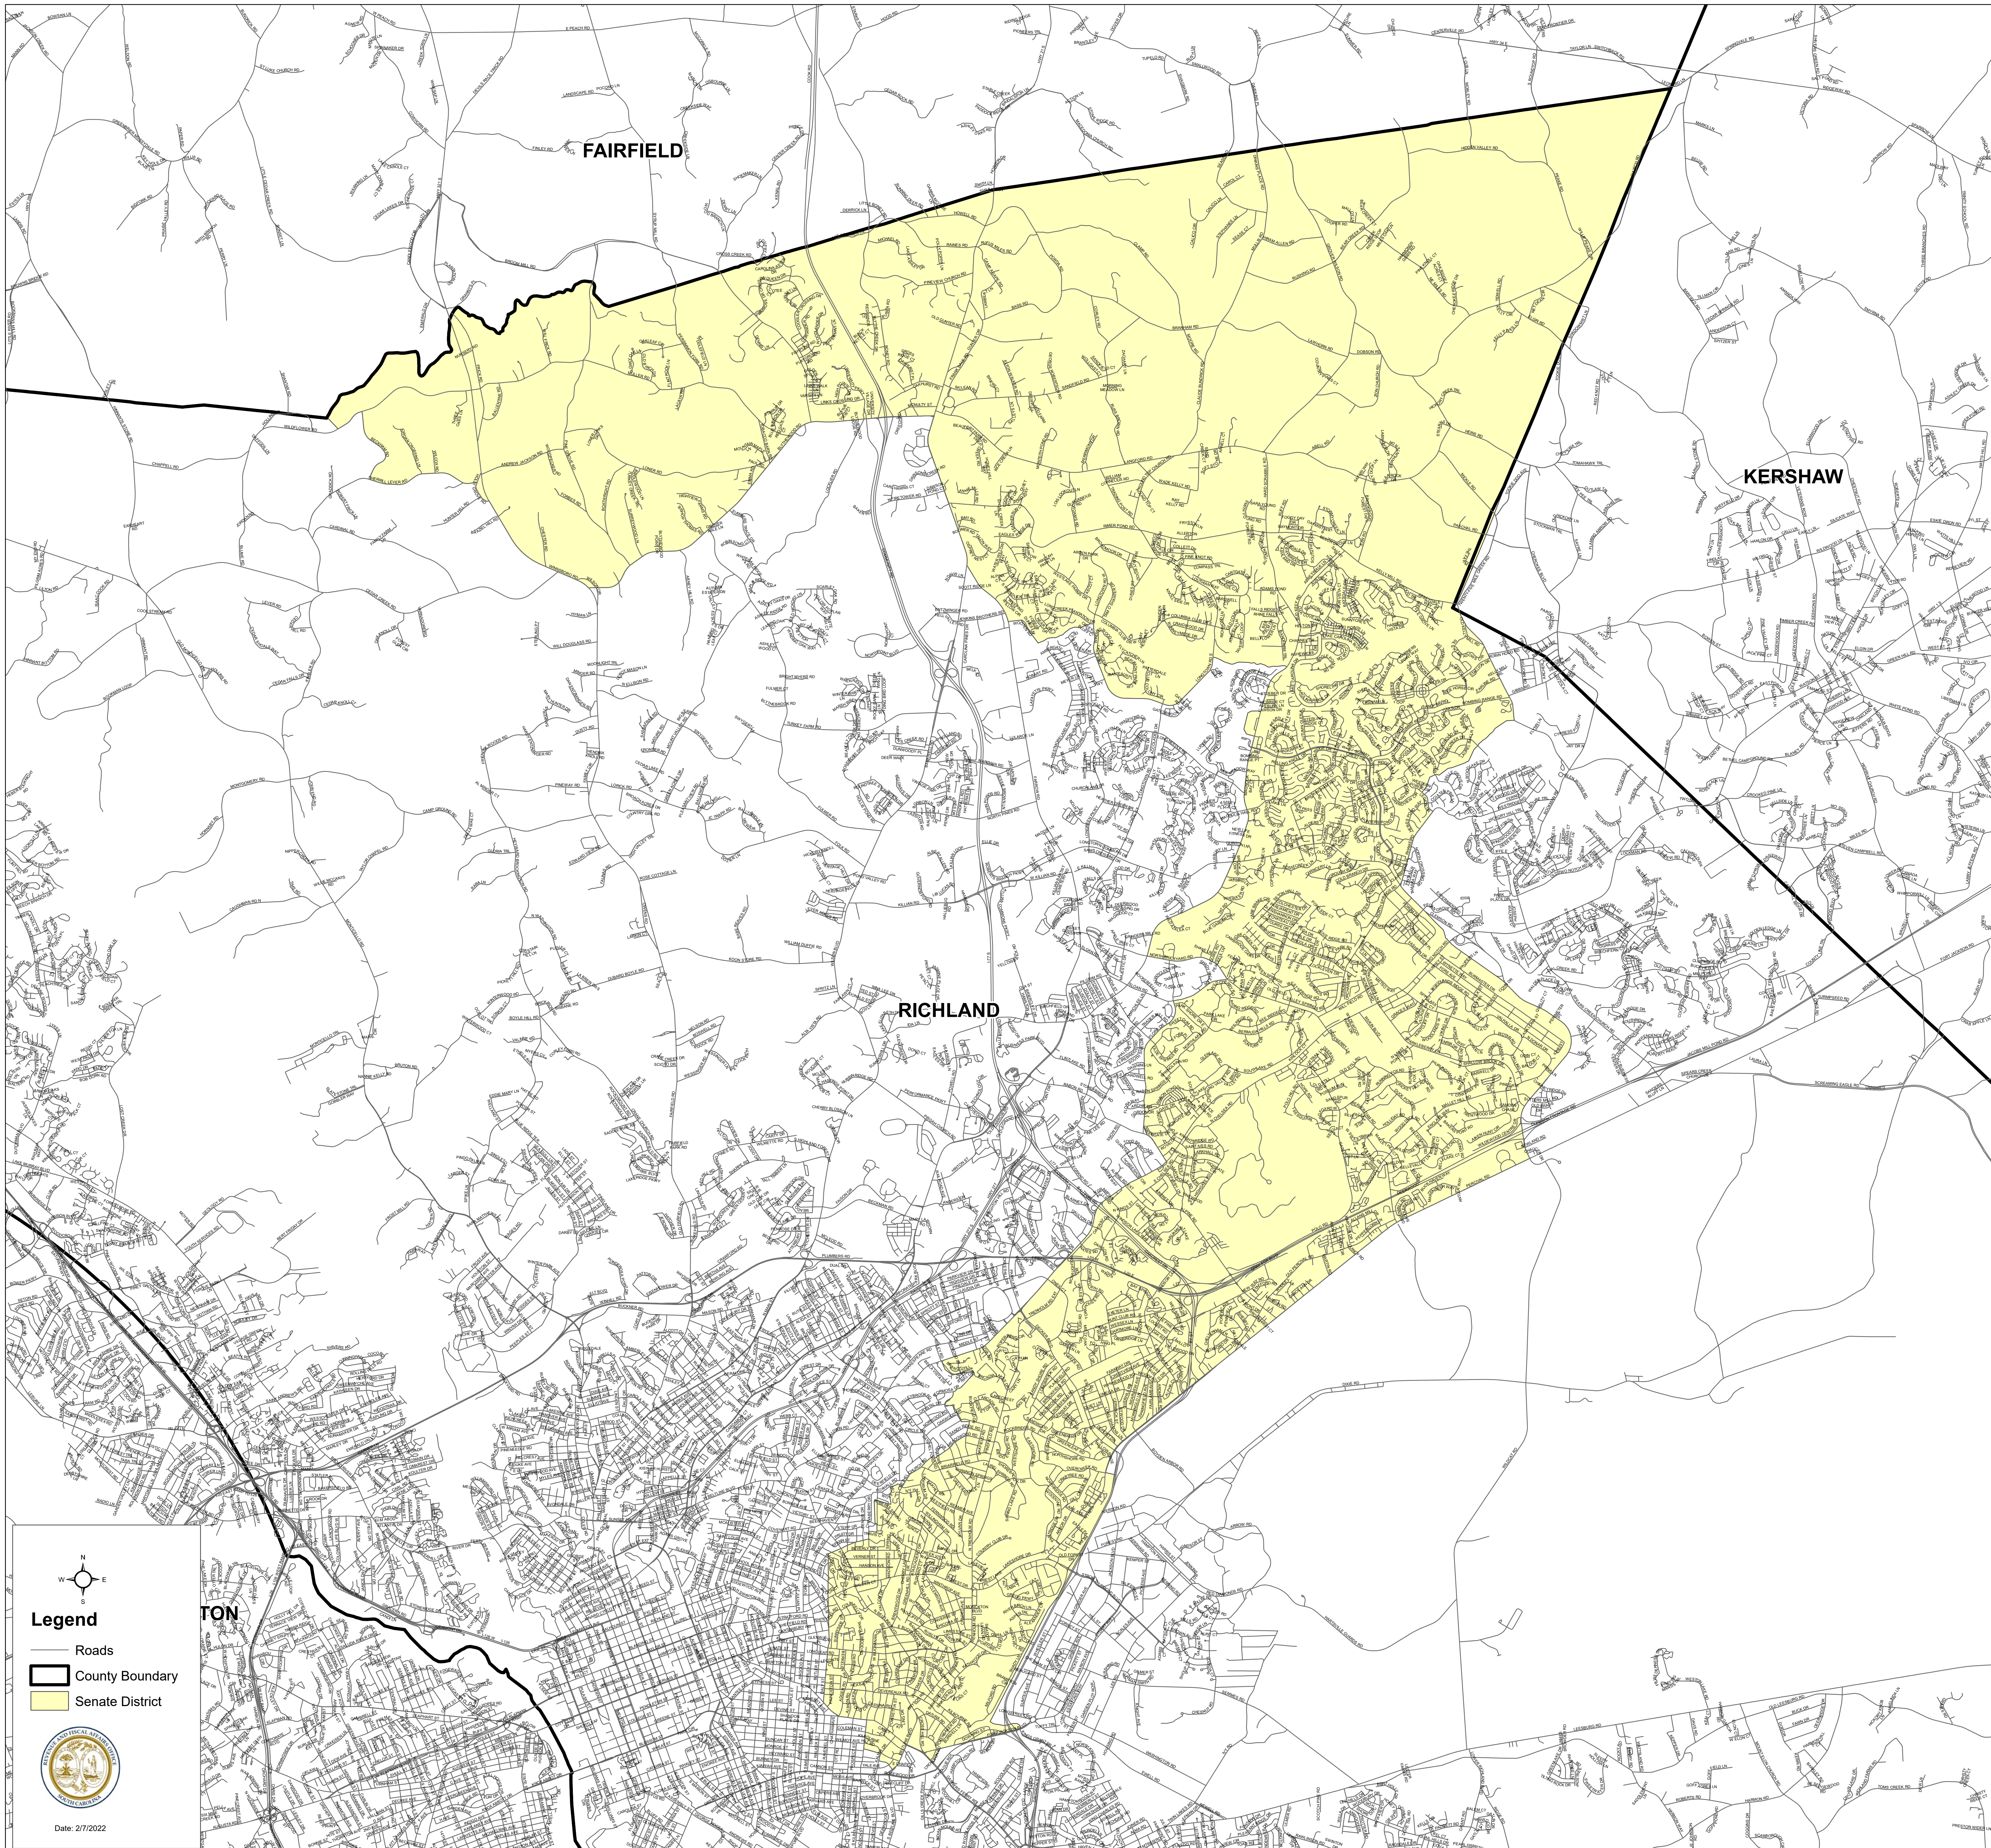

South Carolina Senate District 22

H.4493

Legend

- Roads
- County Boundary
- Senate District

Date: 2/7/2022