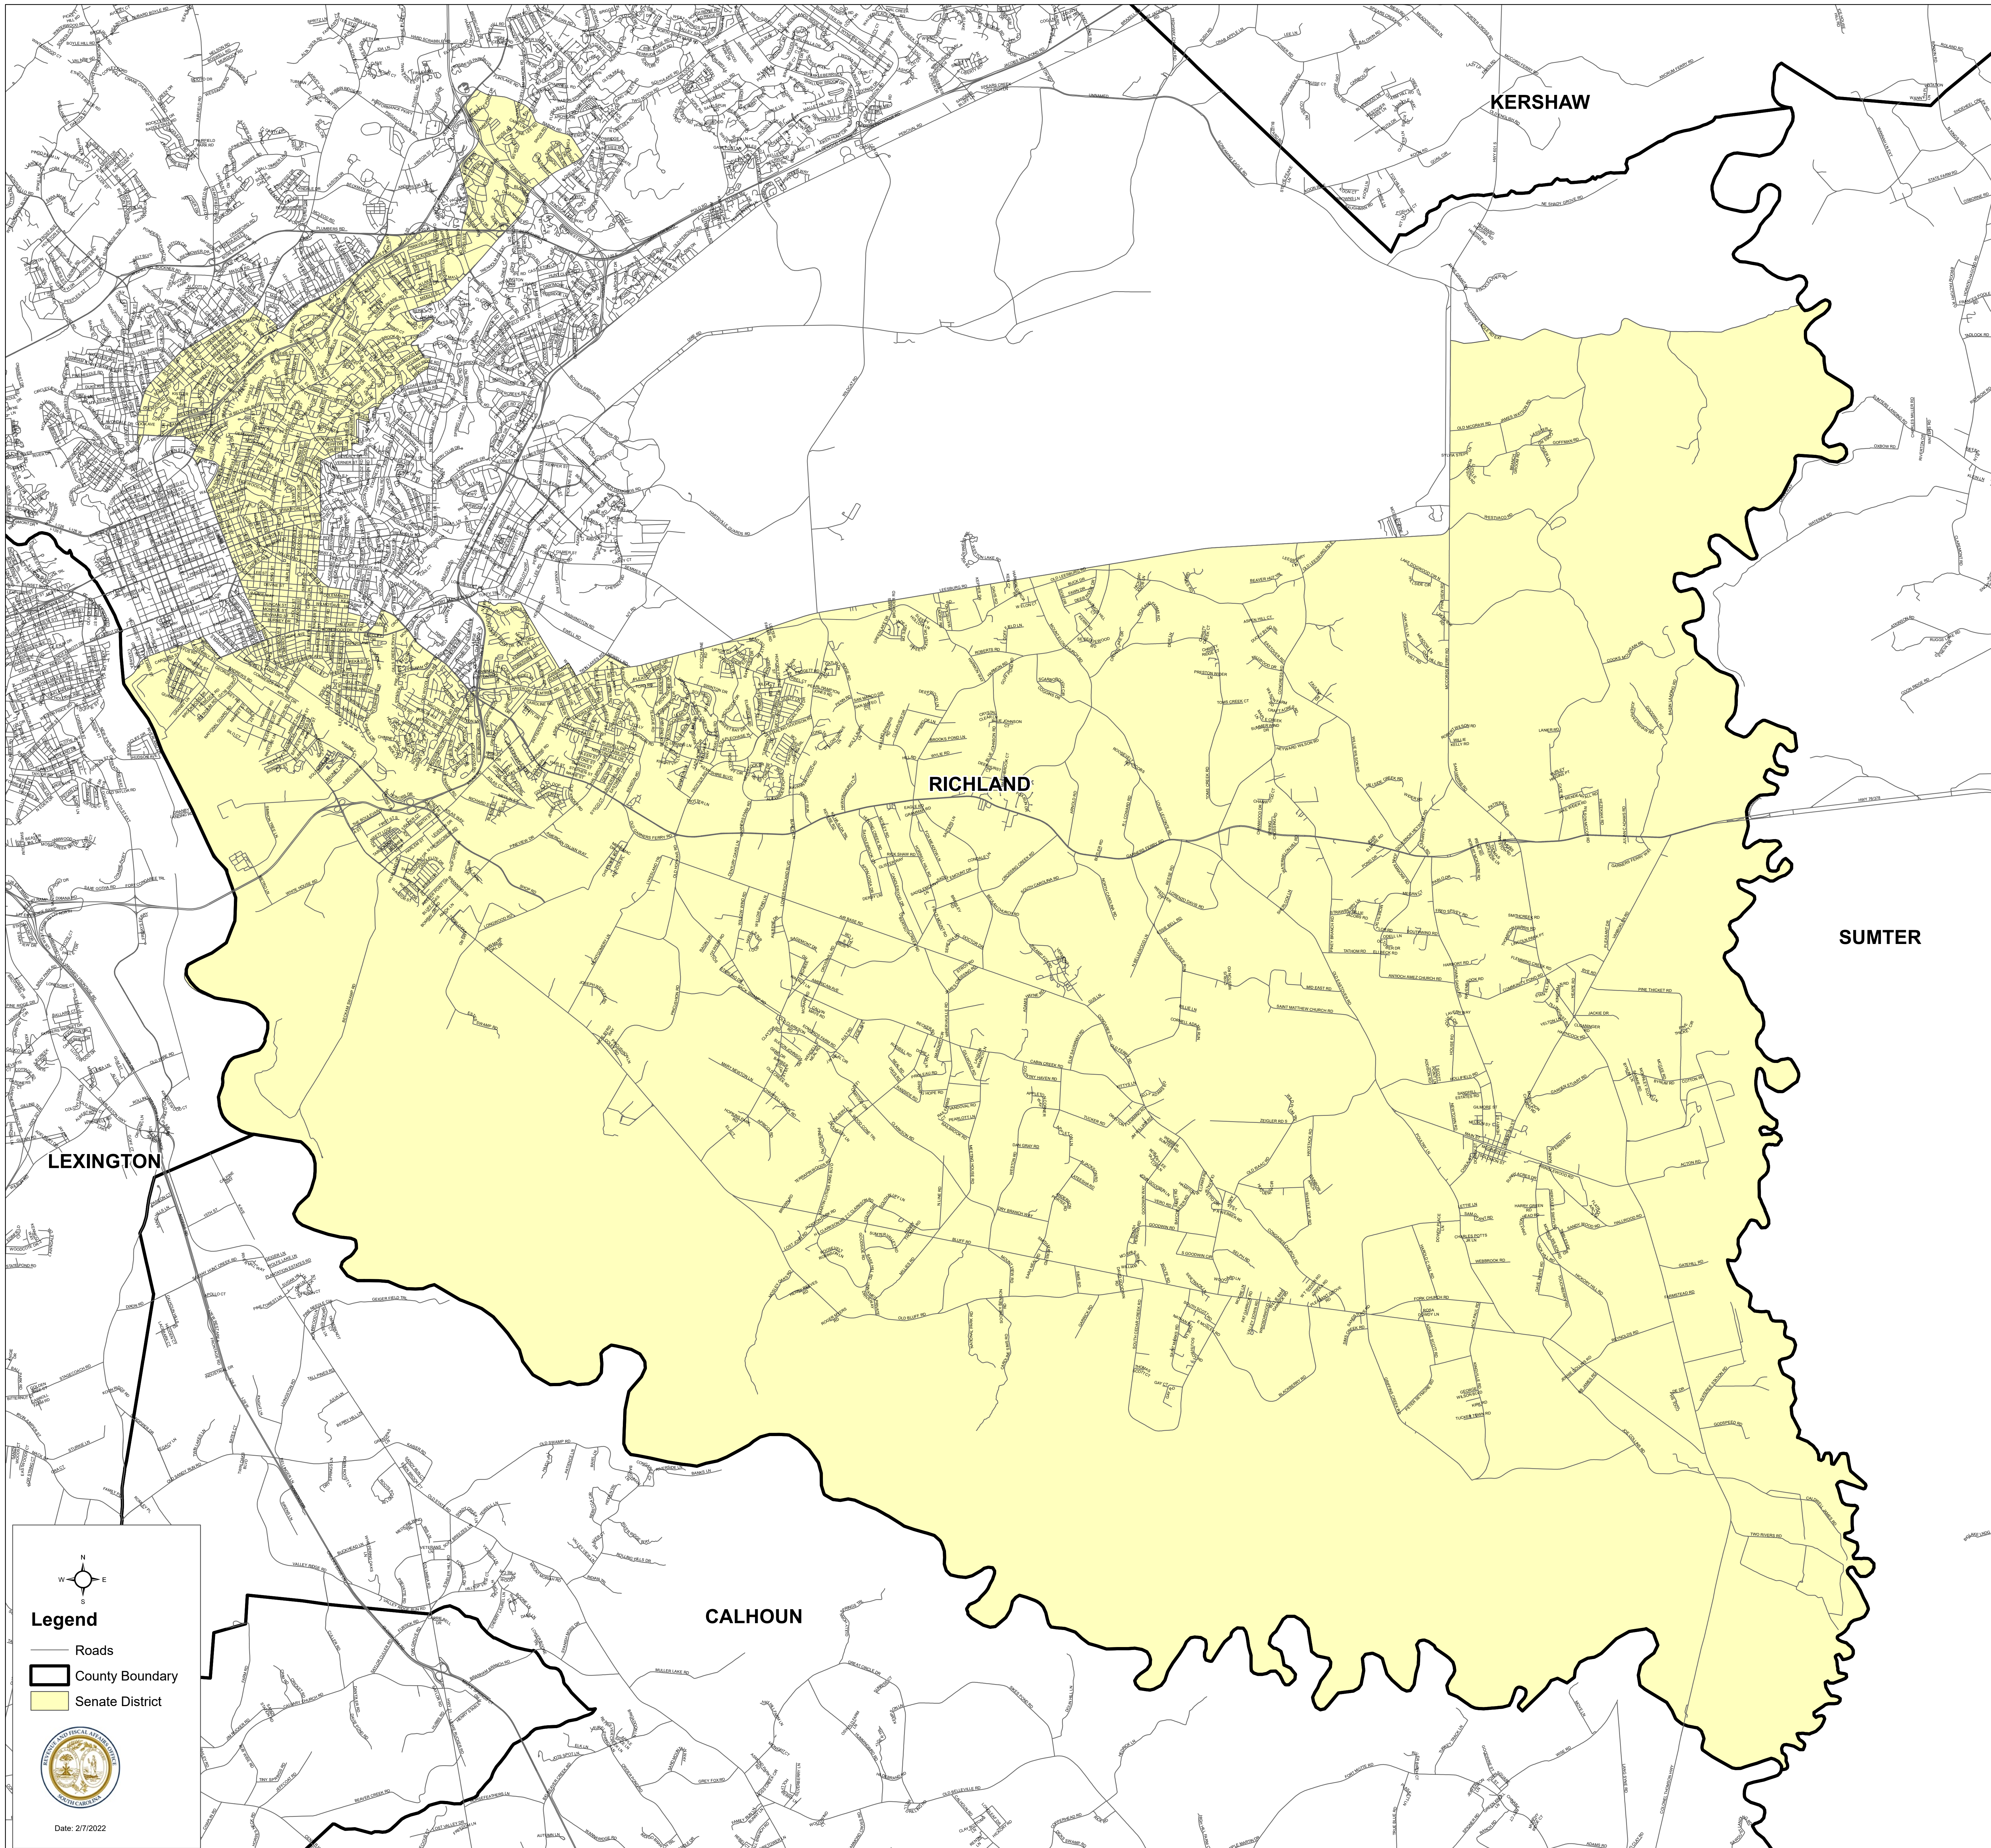

# South Carolina Senate District 21

H.4493

**Legend**

- Roads
- County Boundary
- Senate District

Date: 2/7/2022