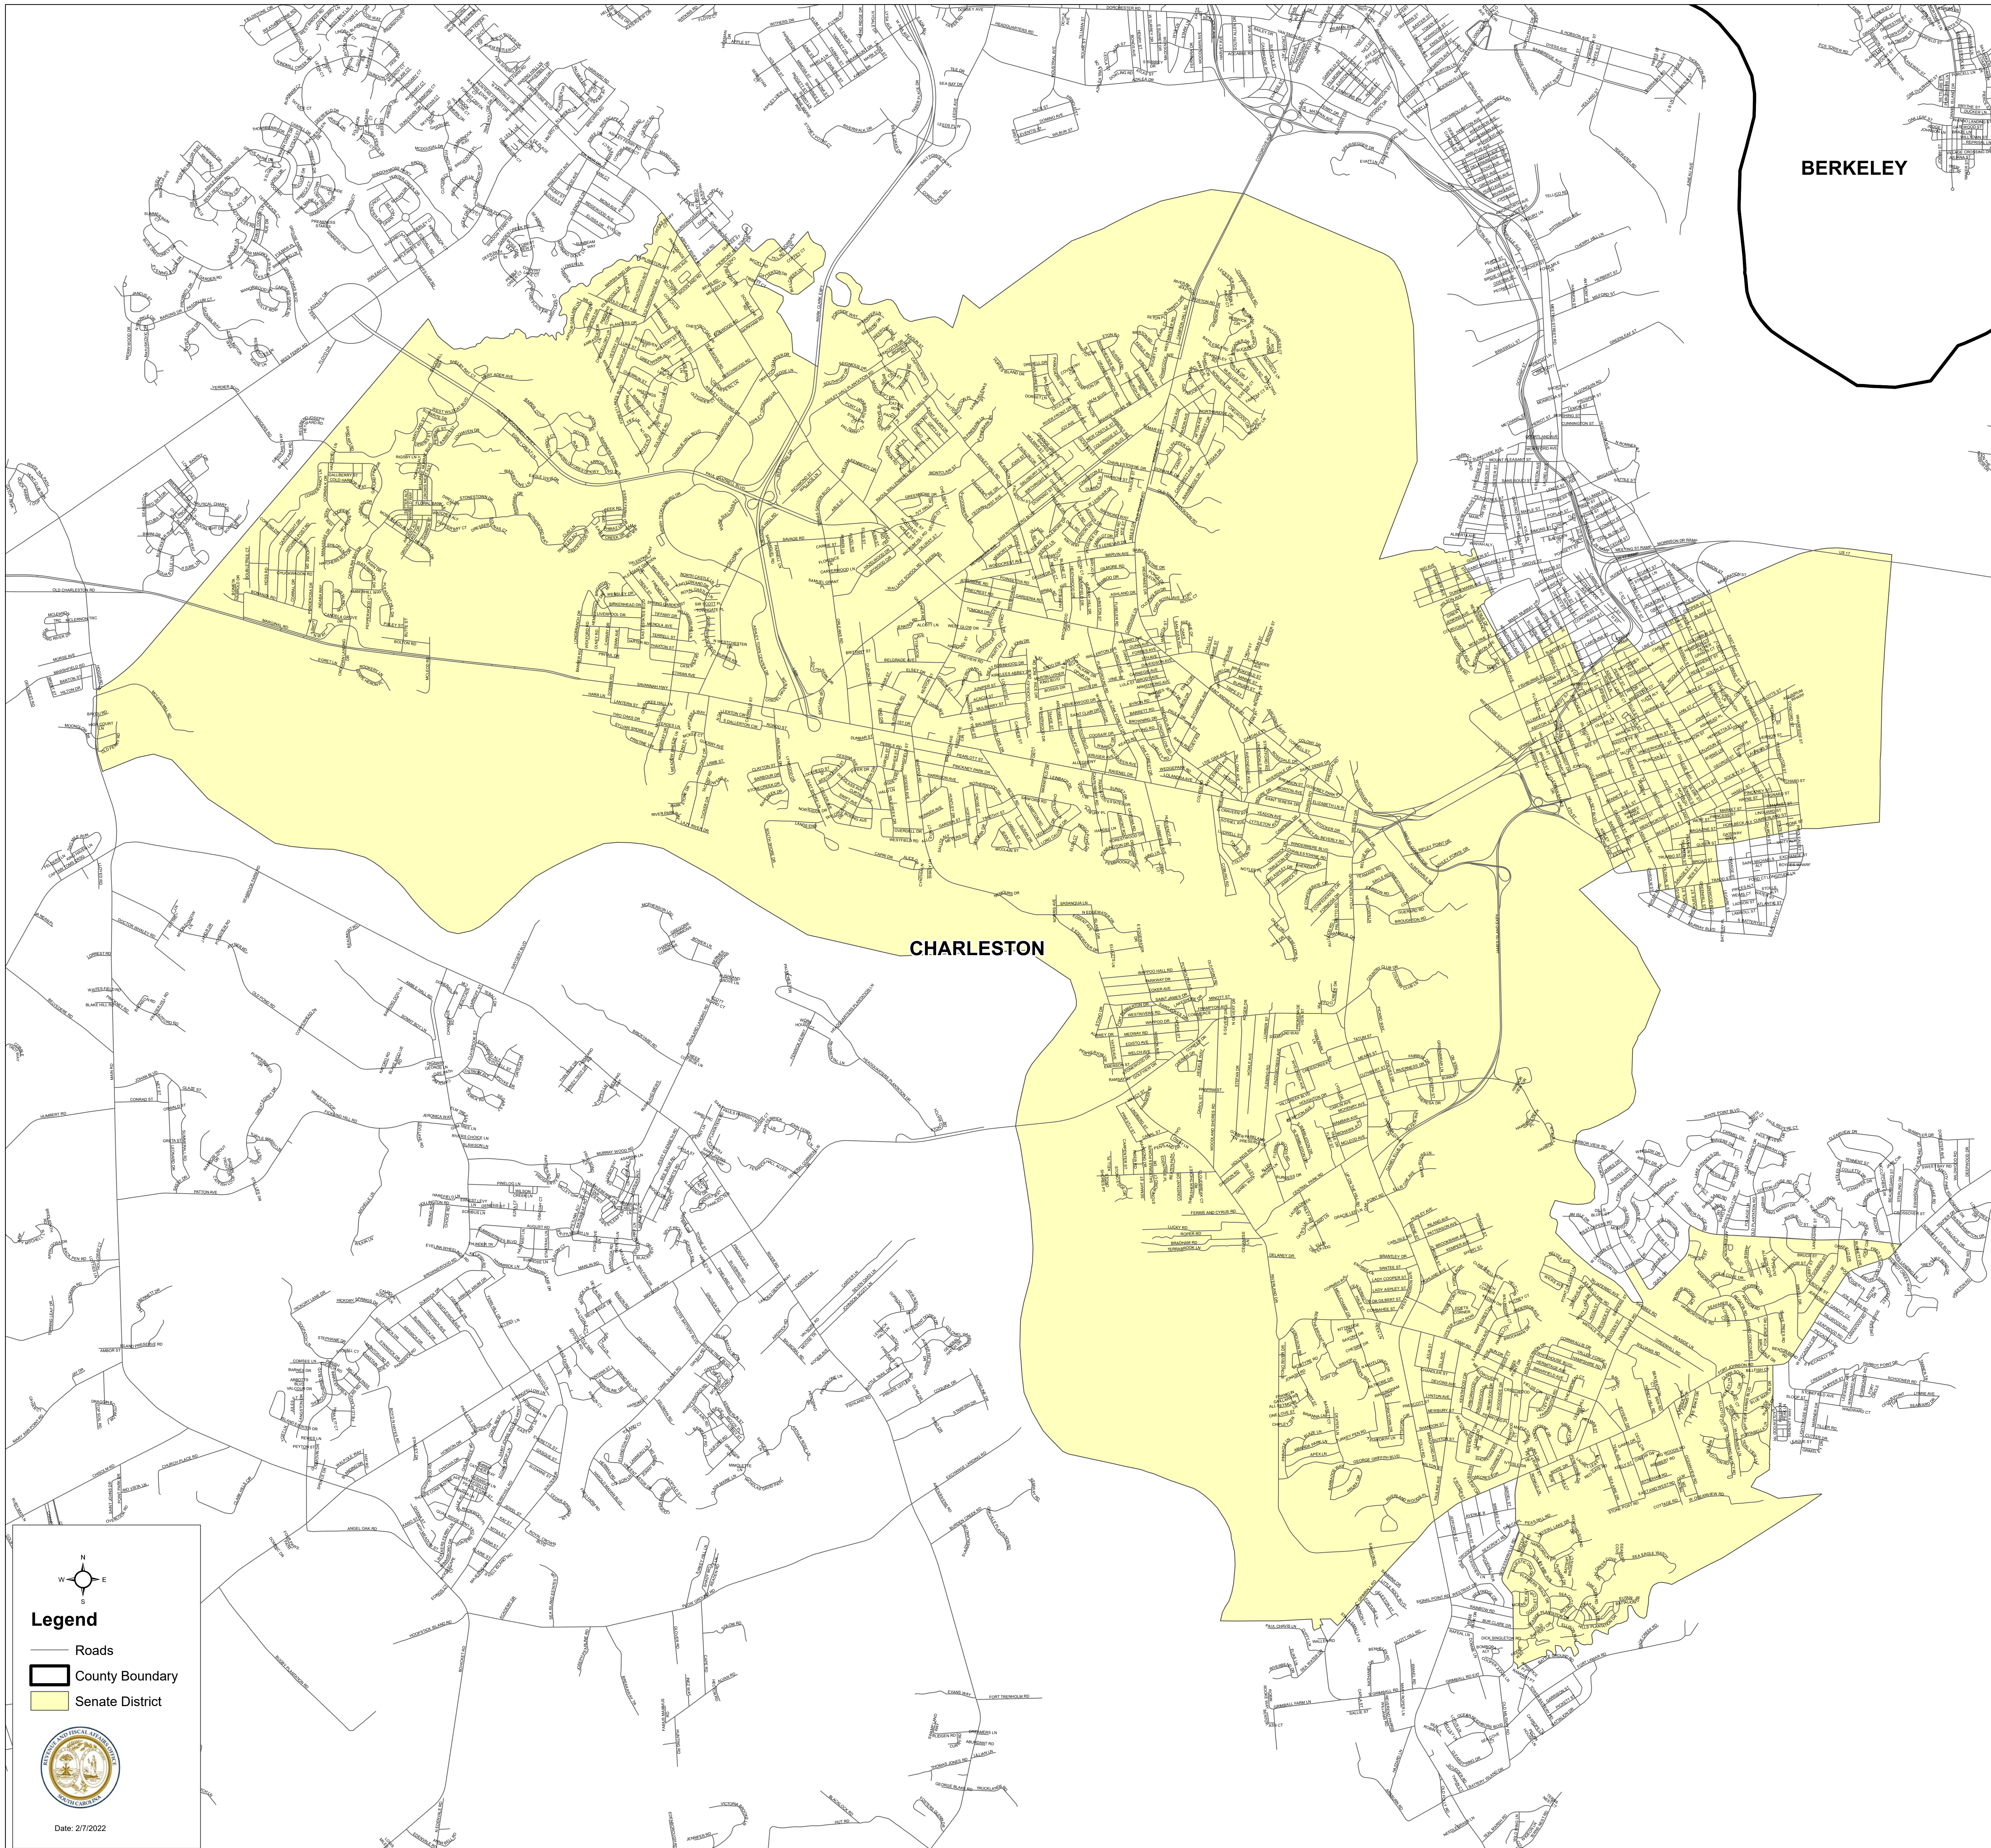

# South Carolina Senate District 20

H.4493

BERKELEY

CHARLESTON

  
**Legend**  
— Roads  
▬ County Boundary  
■ Senate District

Date: 2/7/2022