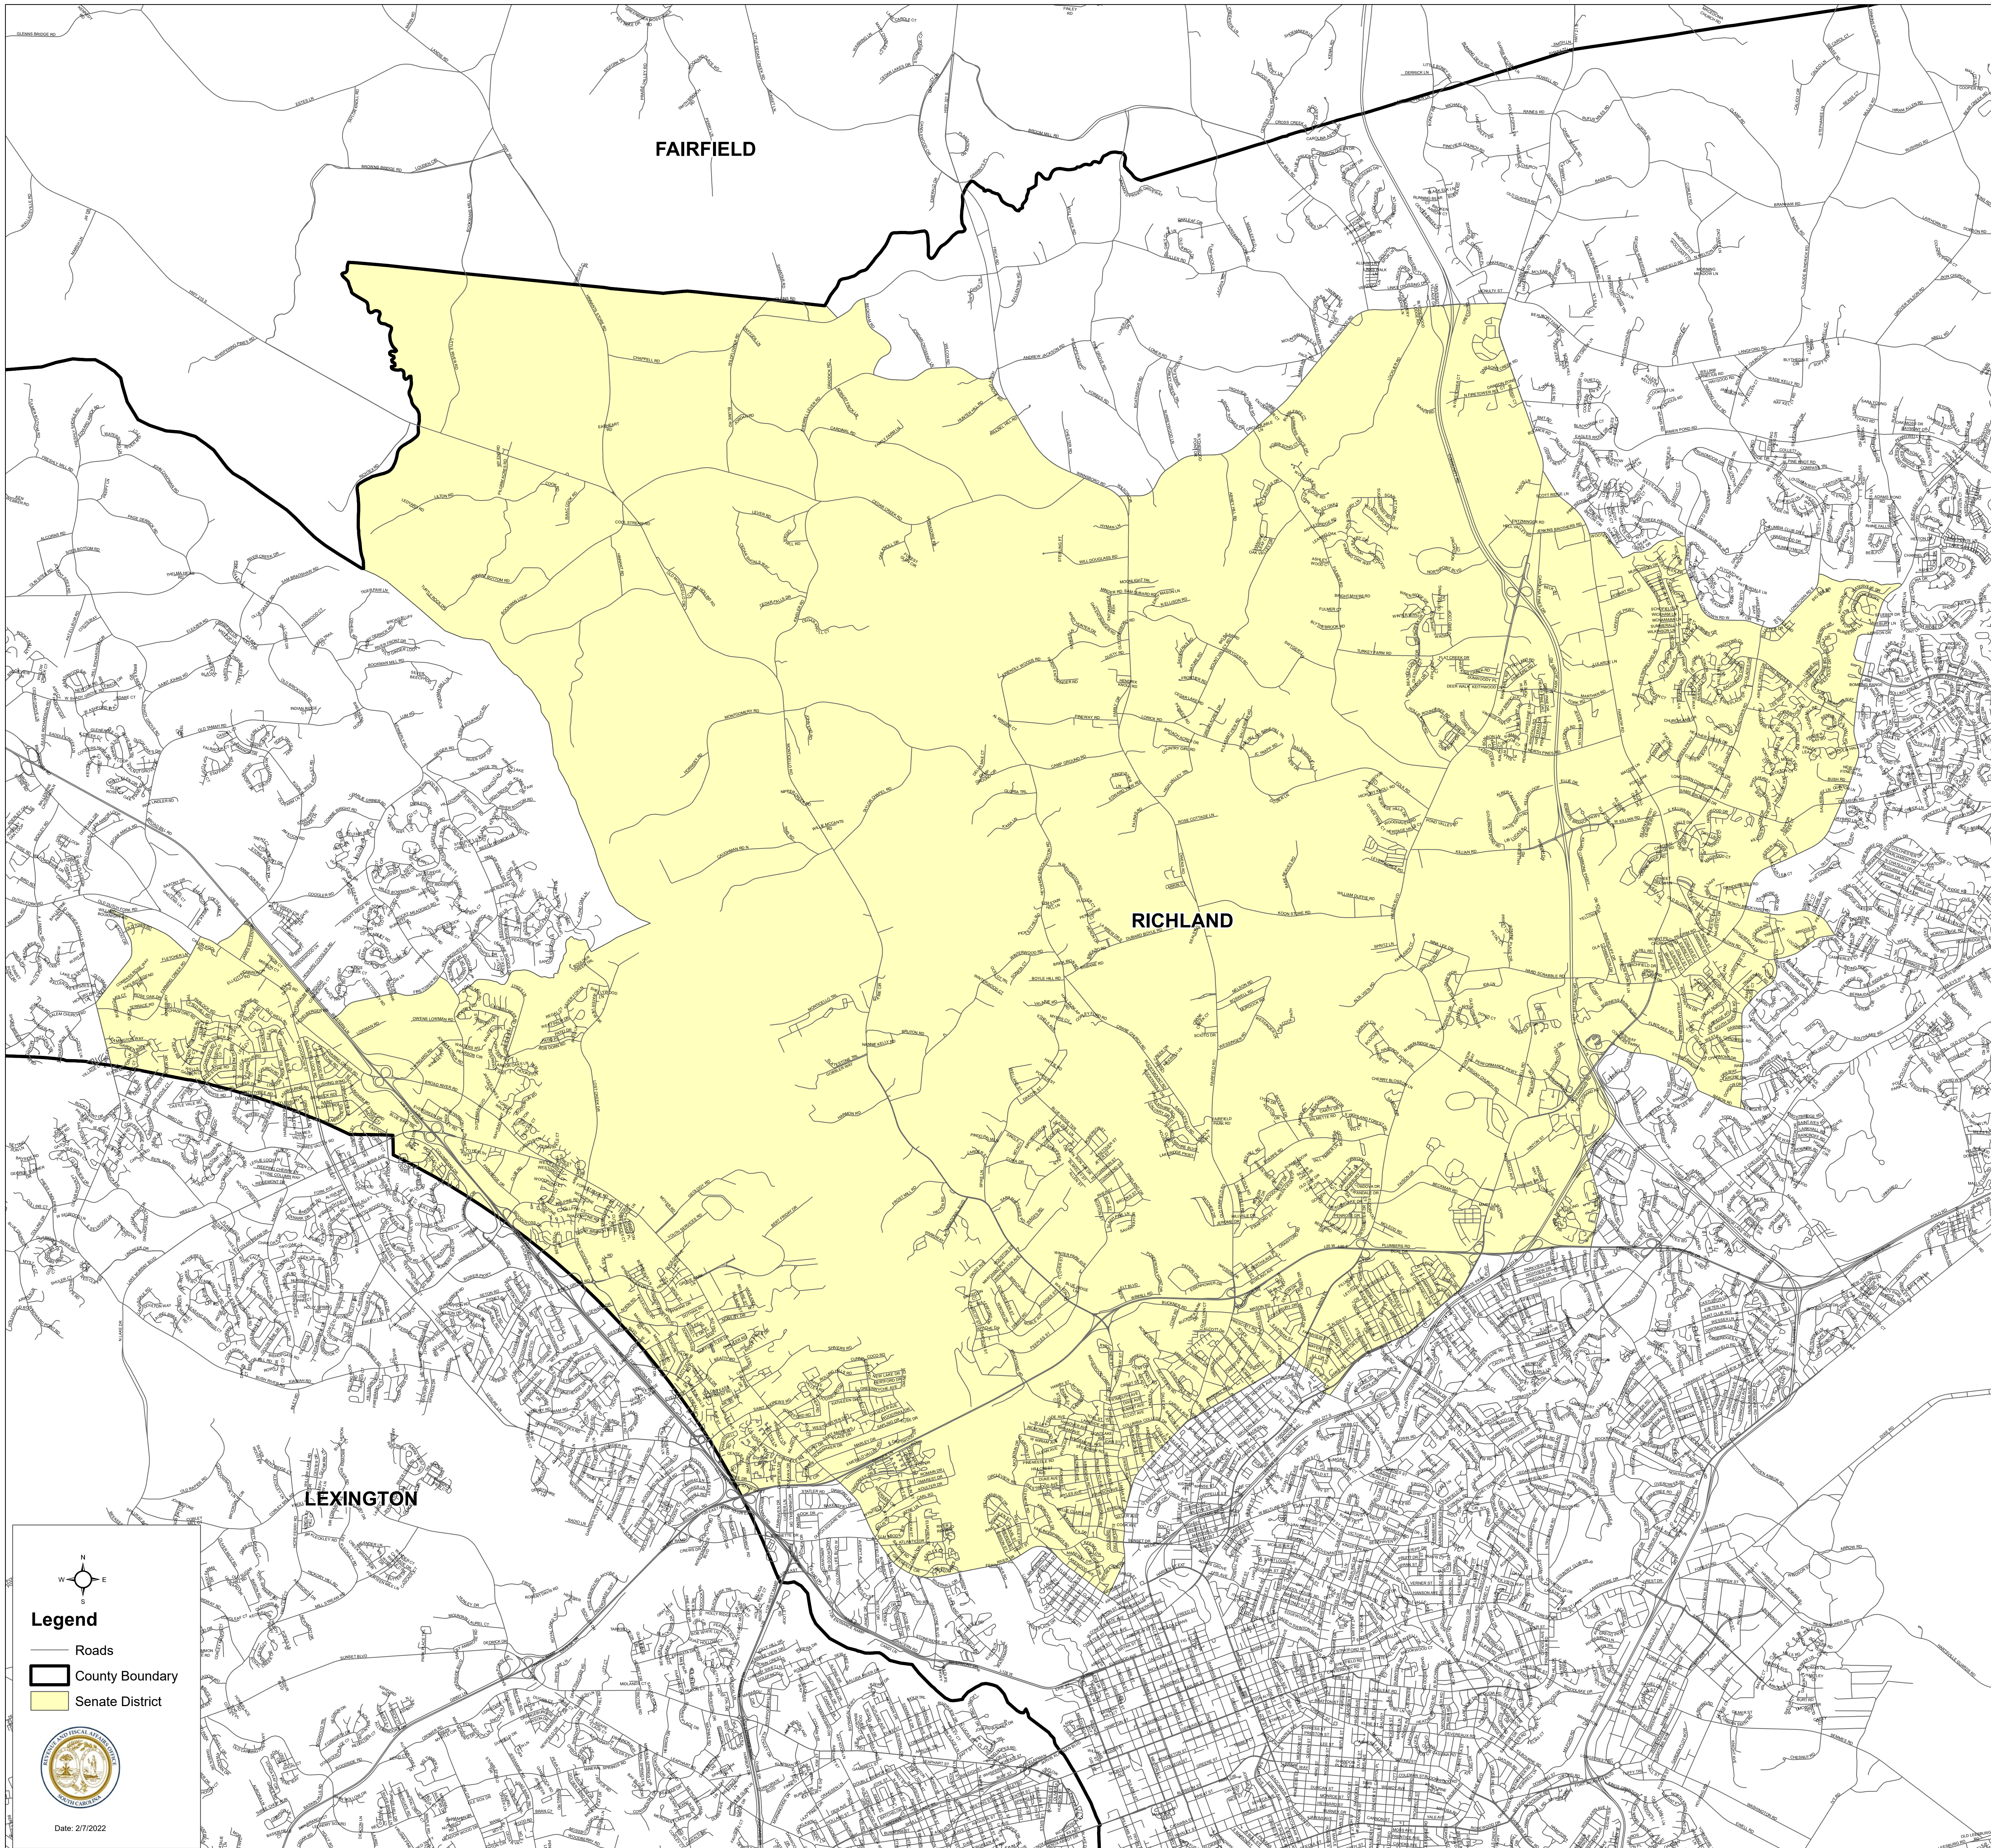

South Carolina Senate District 19

H.4493

FAIRFIELD

RICHLAND

LEXINGTON

Legend
— Roads
— County Boundary
— Senate District

Date: 2/7/2022