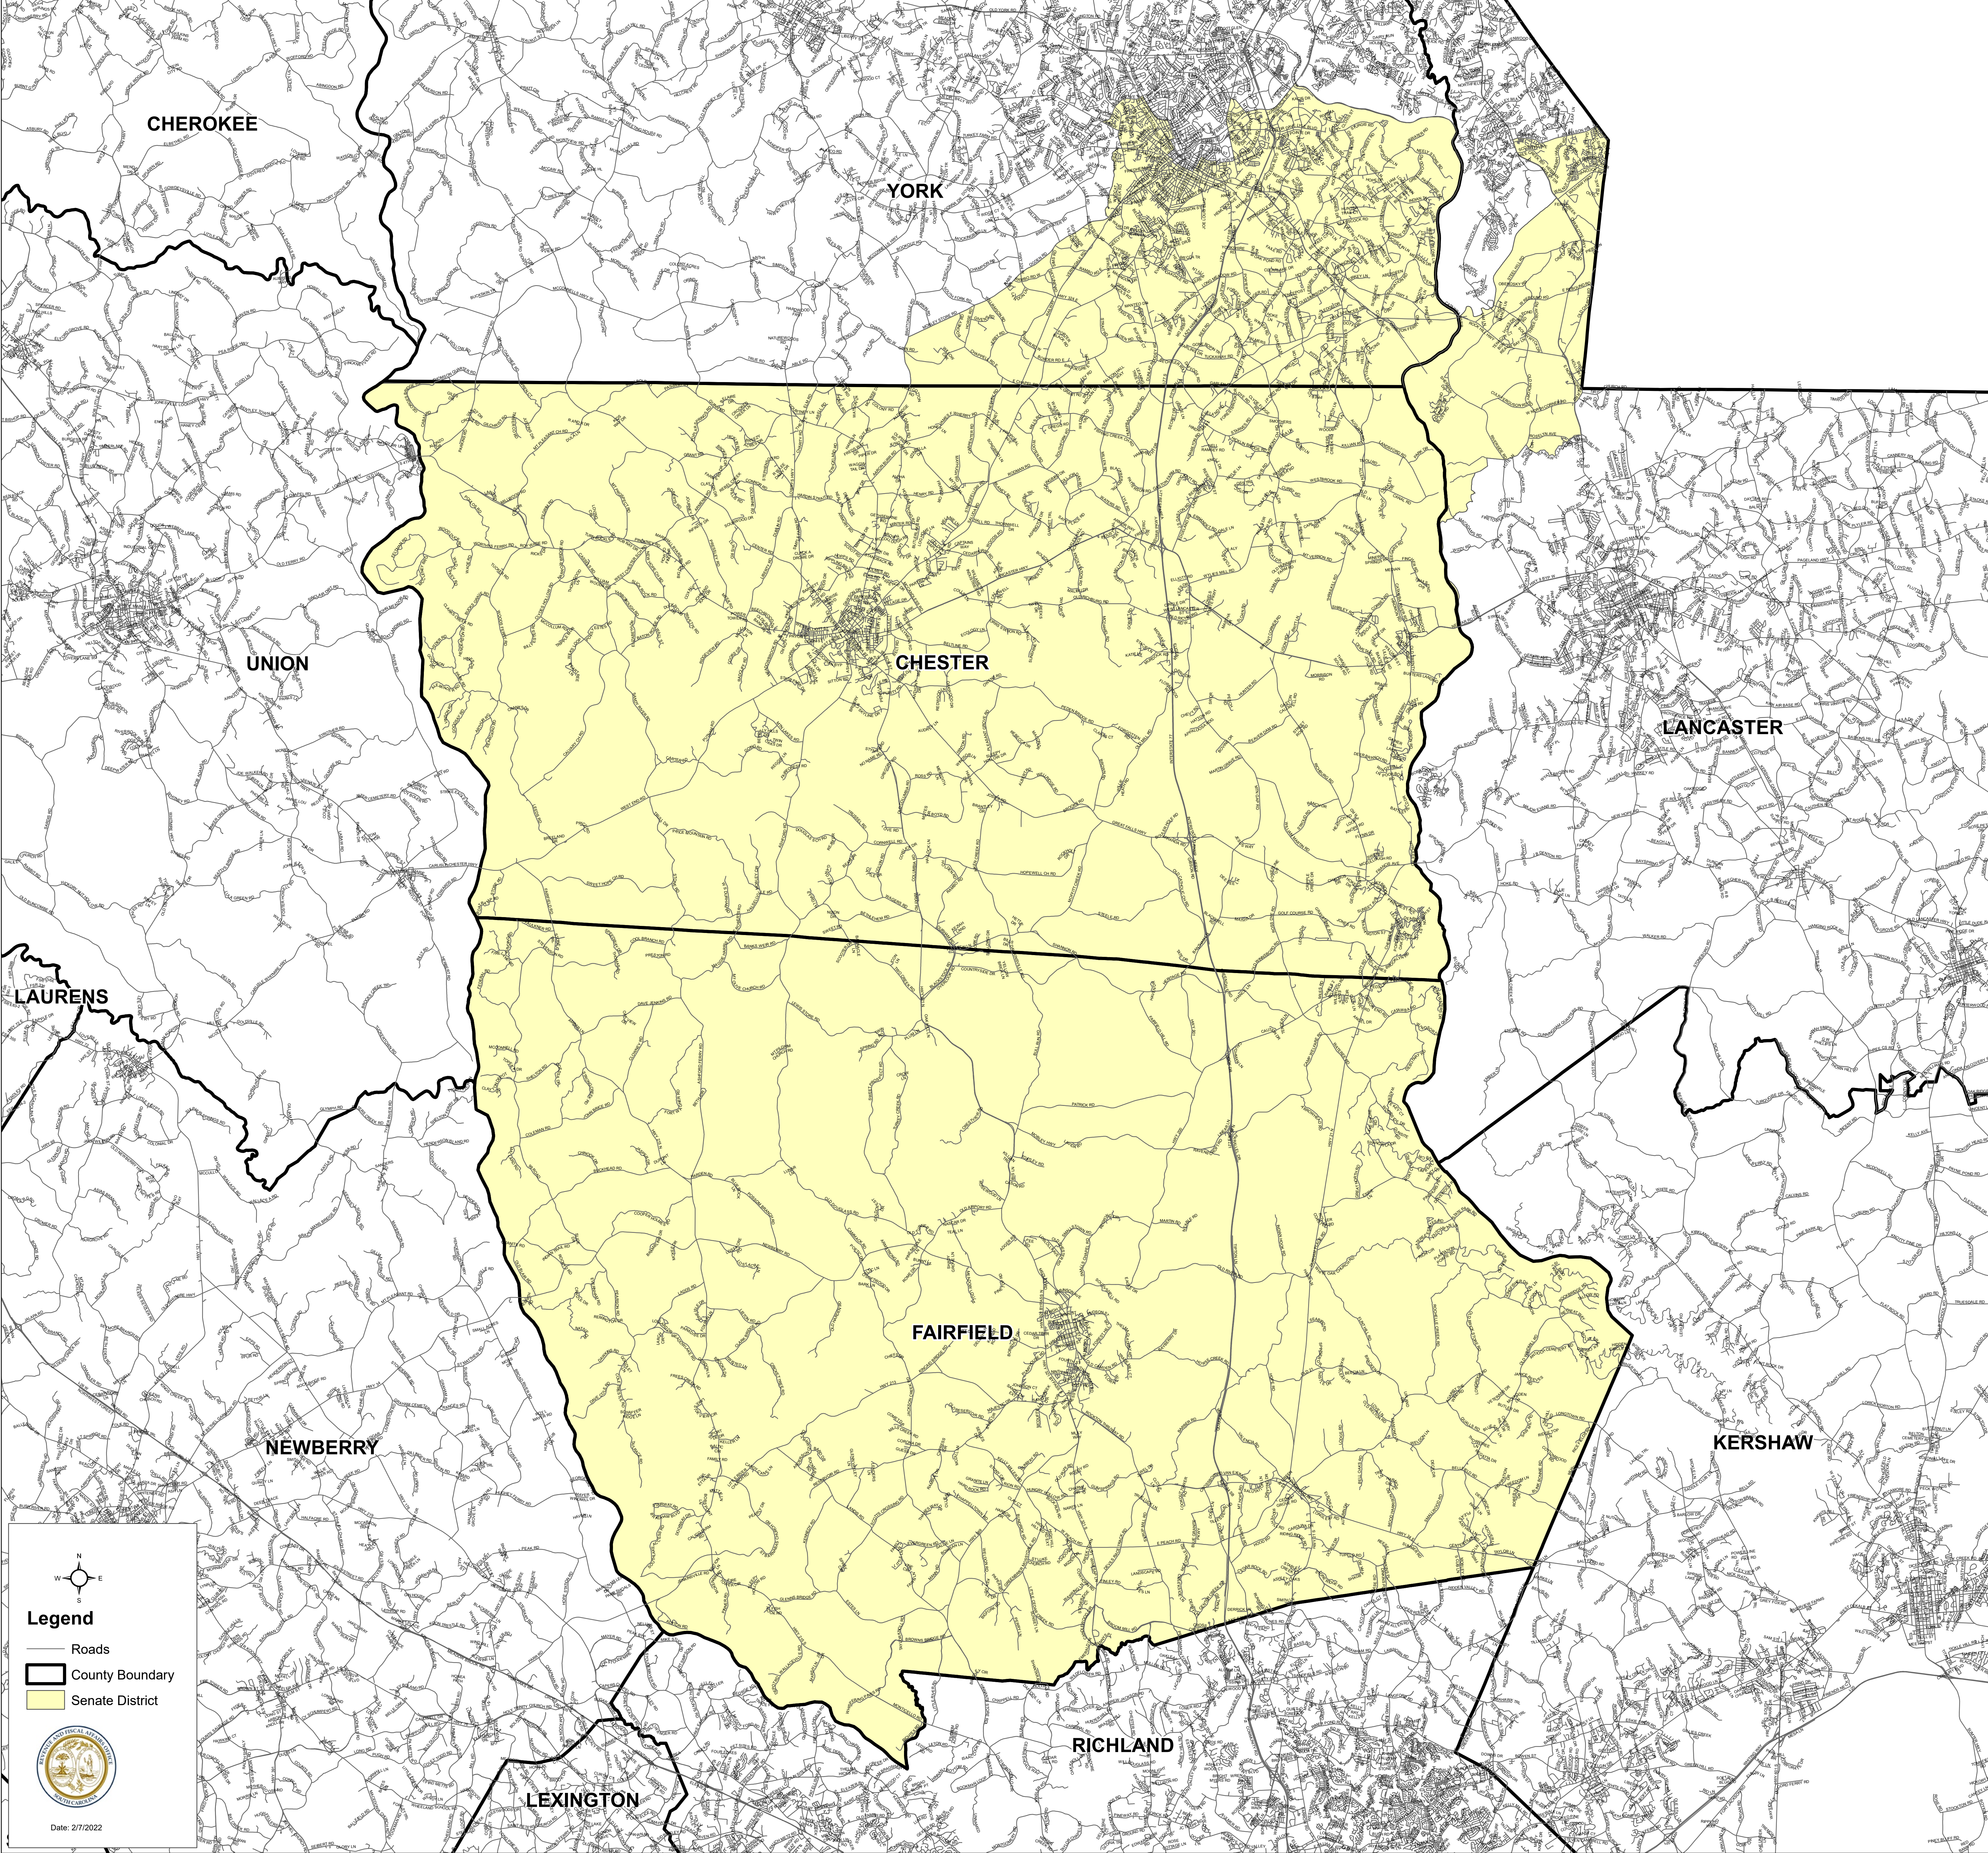

South Carolina Senate District 17

H.4493

Legend

- Roads
- County Boundary
- Senate District

Date: 2/7/2022