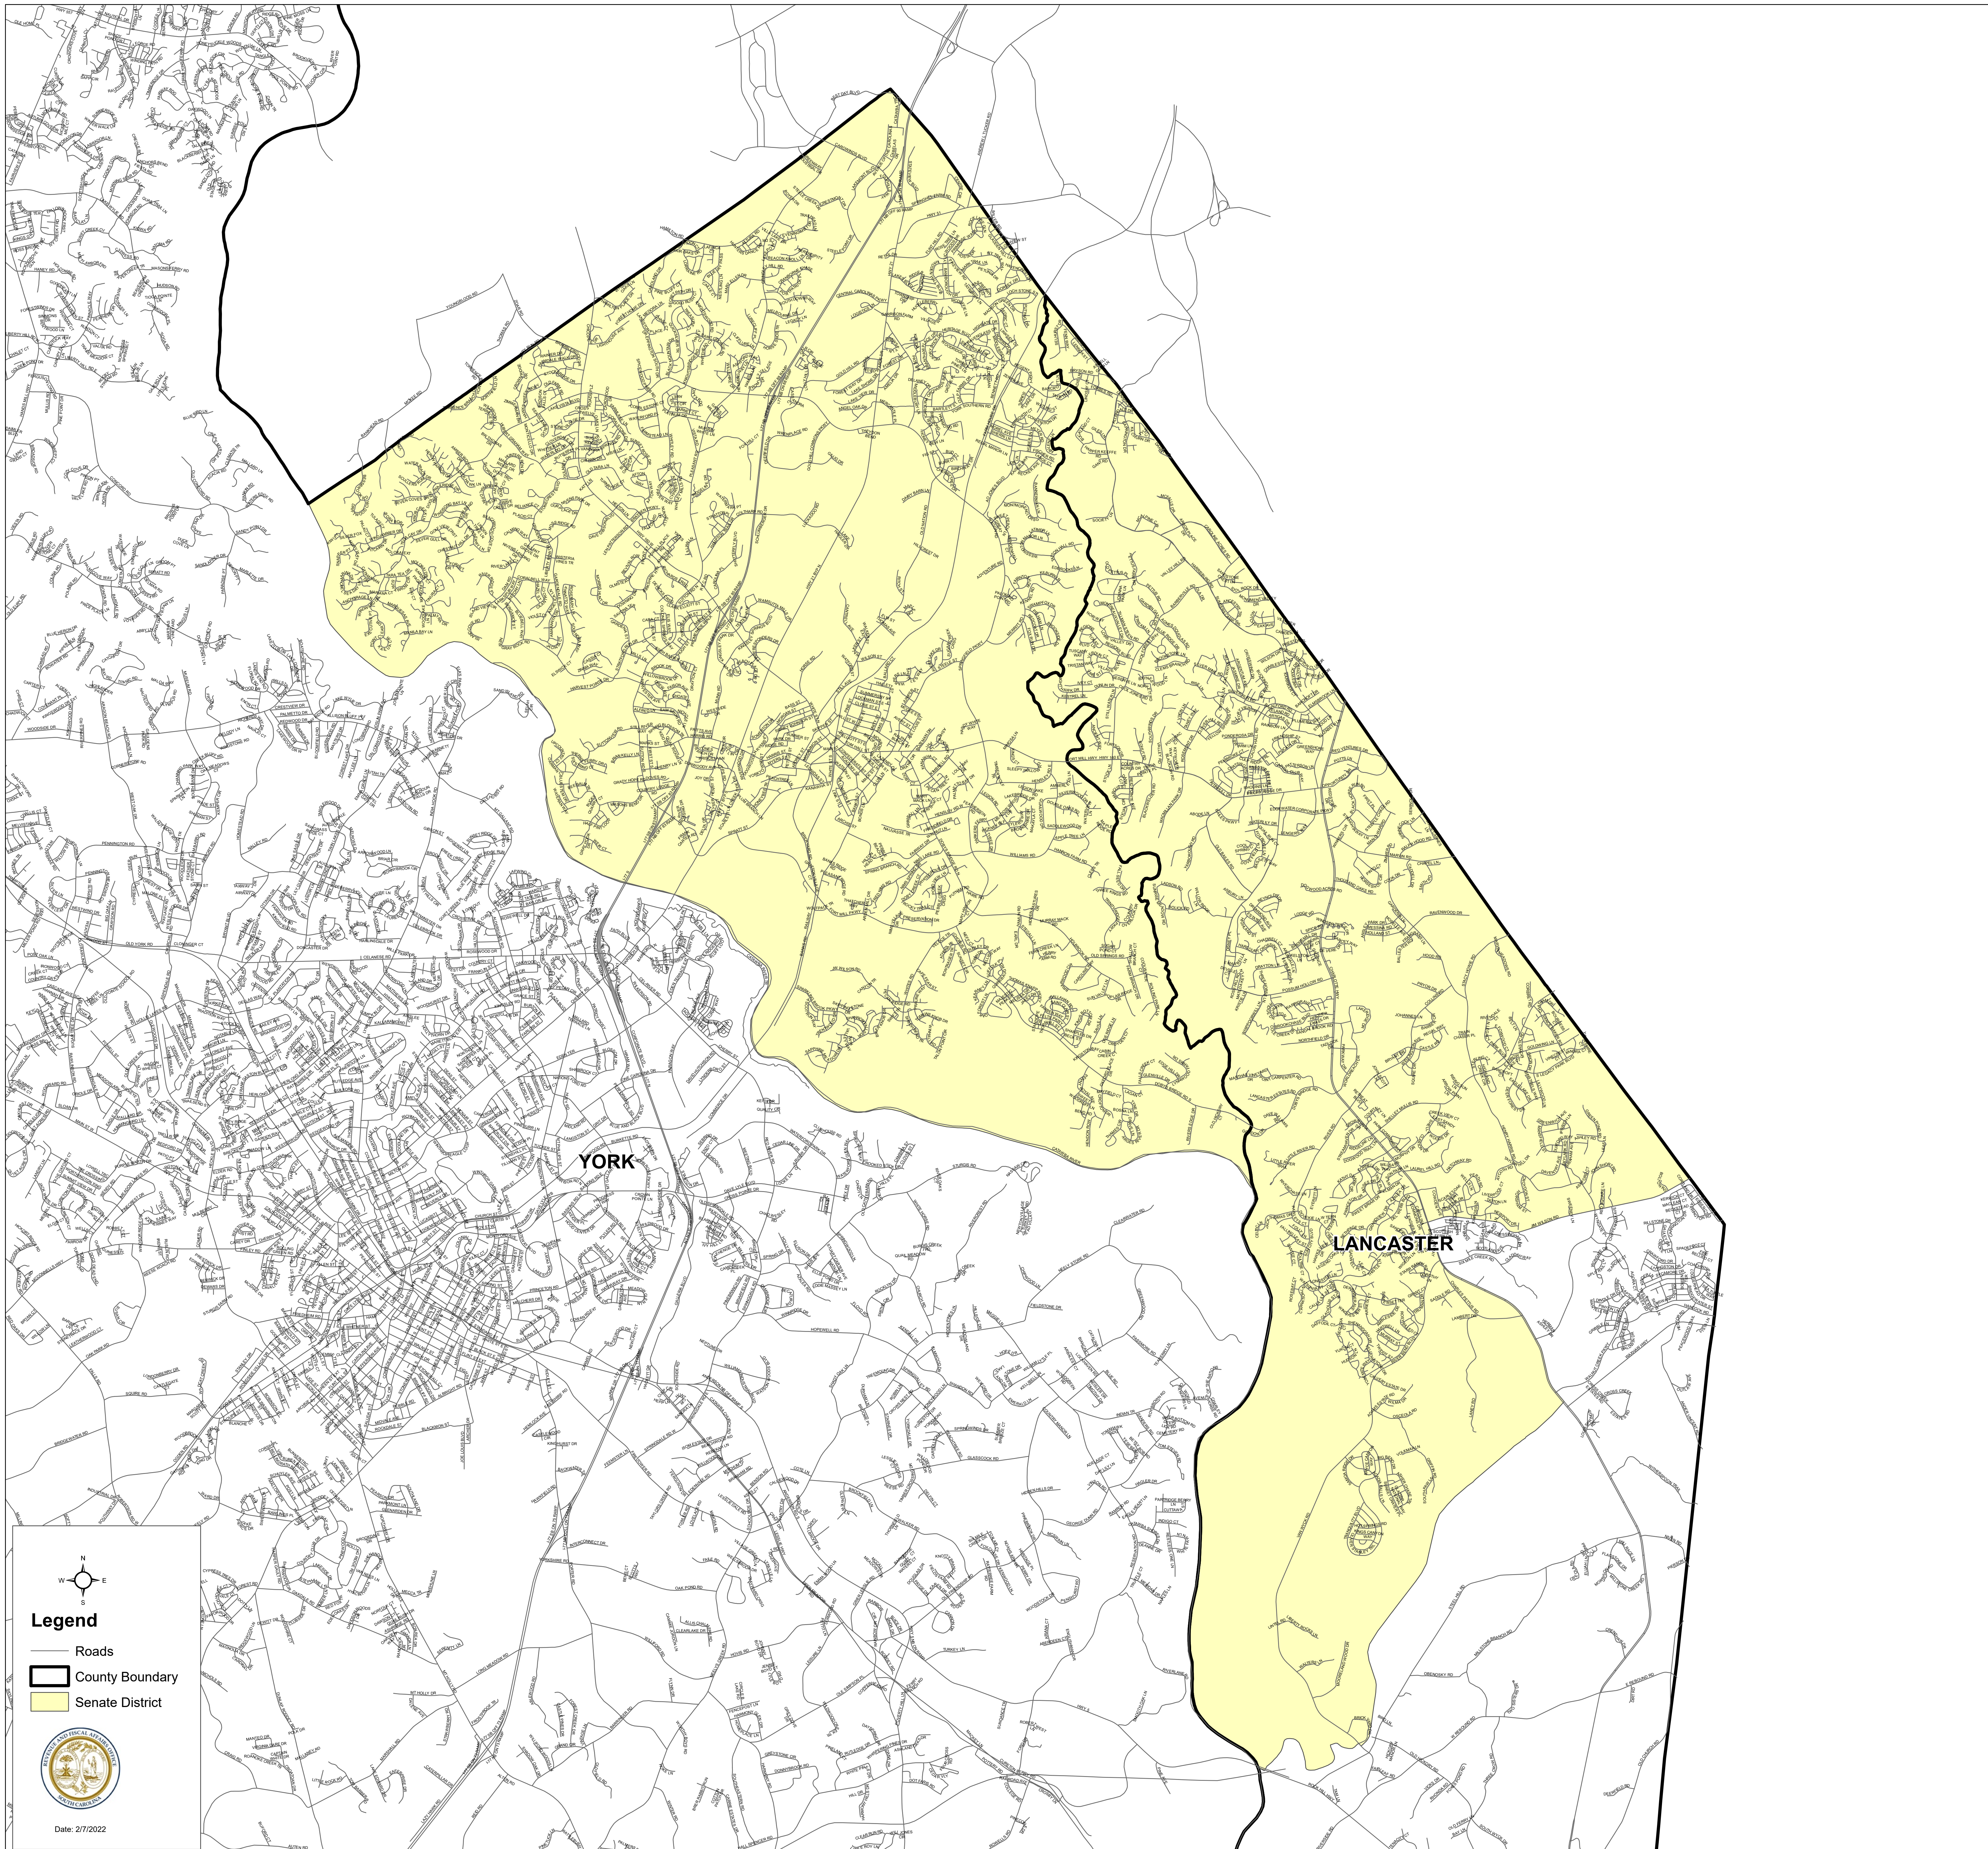

# South Carolina Senate District 16

H.4493

**Legend**

- Roads
- County Boundary
- Senate District

Date: 2/7/2022