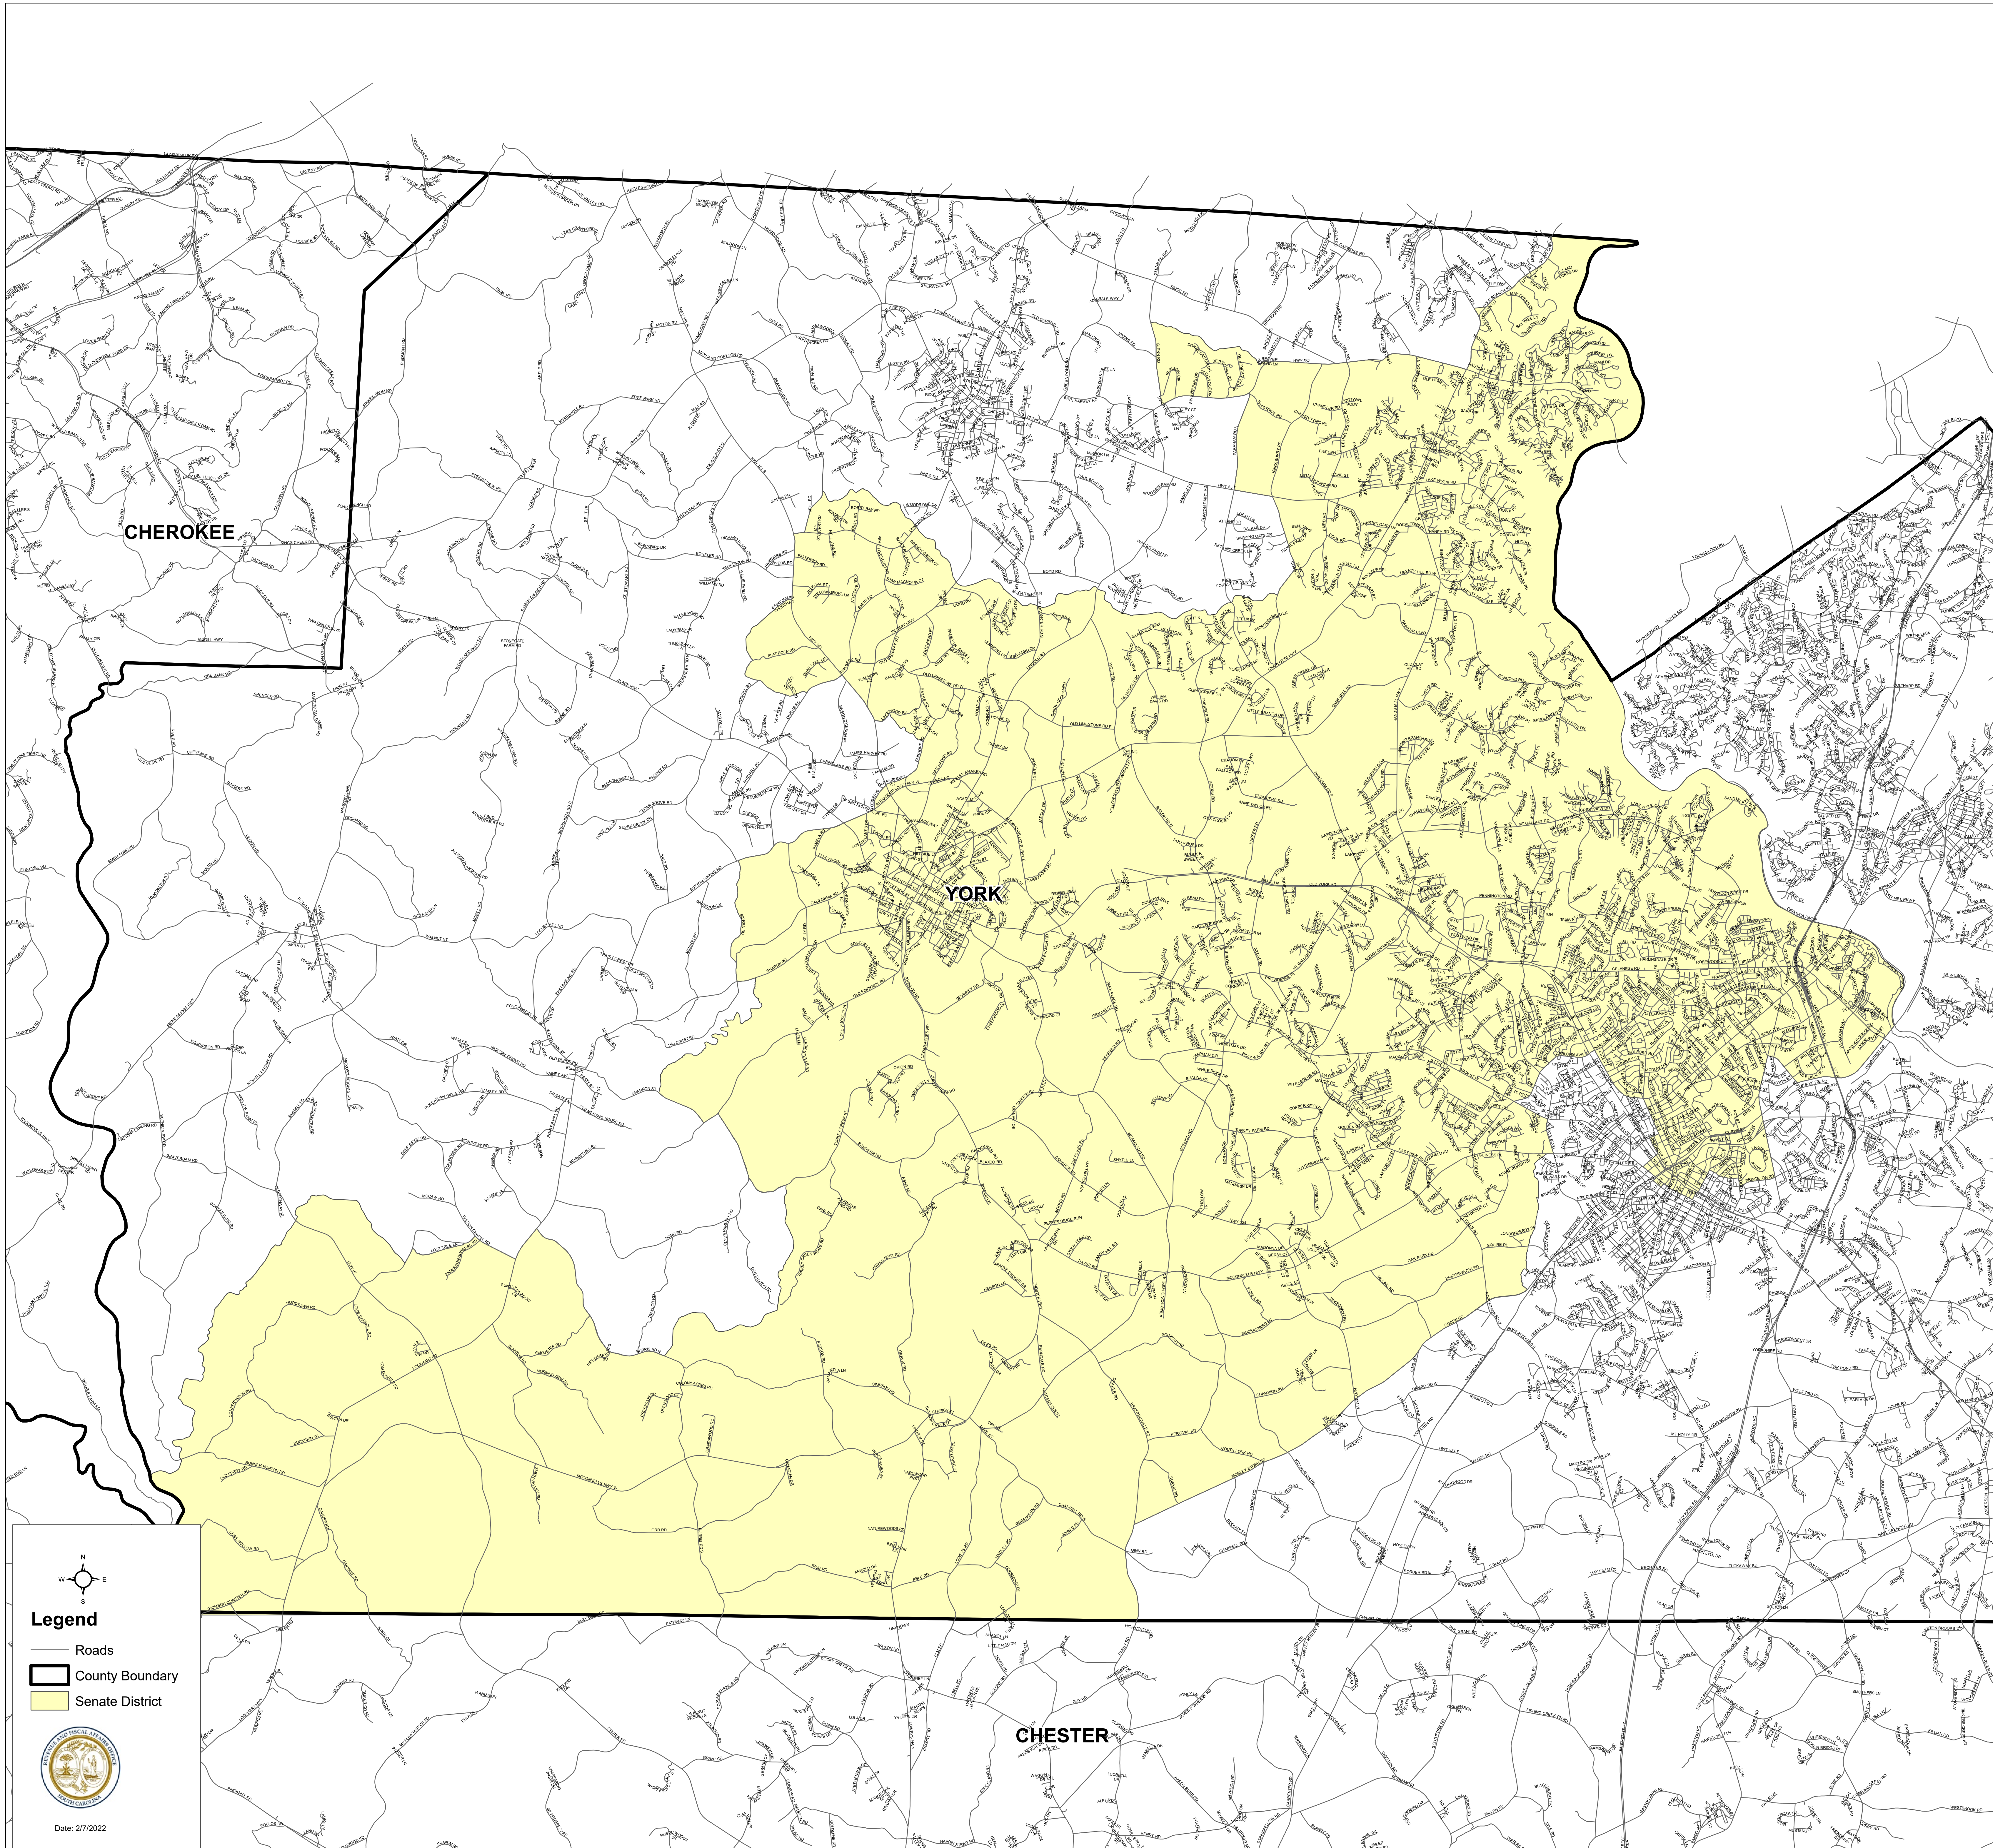

South Carolina Senate District 15

H.4493

Legend

- Roads
- County Boundary
- Senate District

Date: 2/7/2022