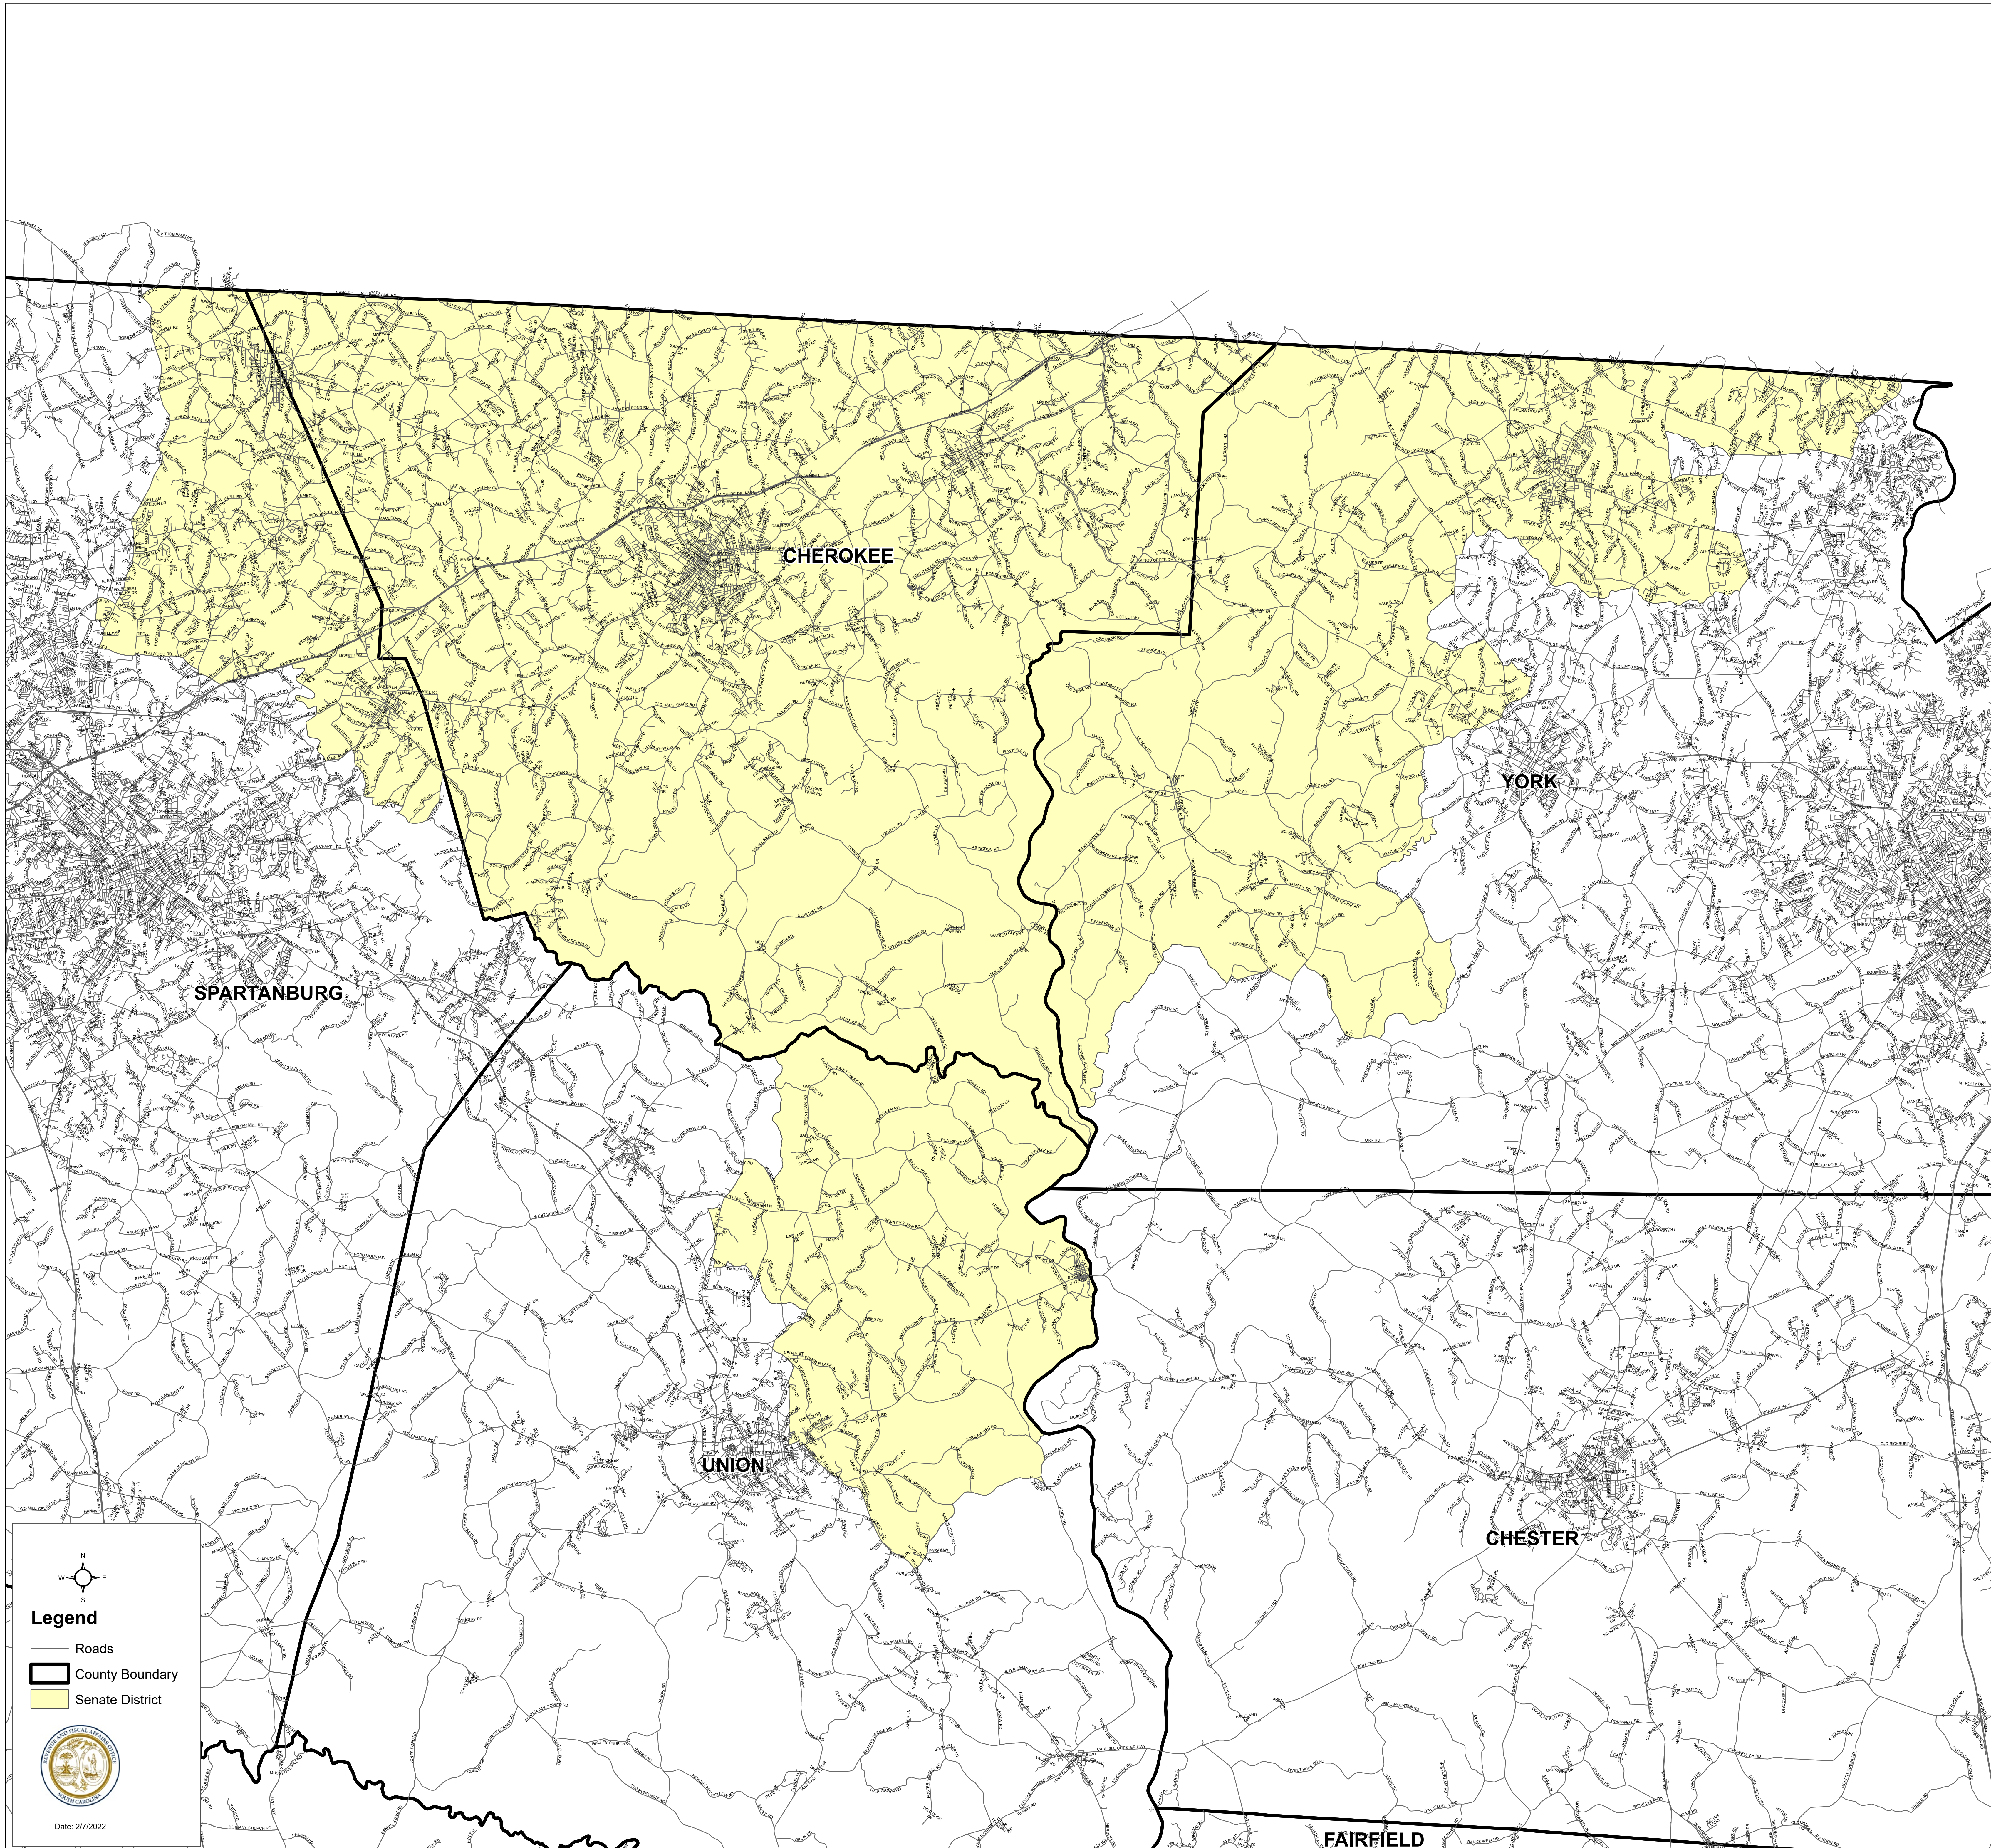

South Carolina Senate District 14

H.4493

Legend

- Roads
- County Boundary
- Senate District

Date: 2/7/2022