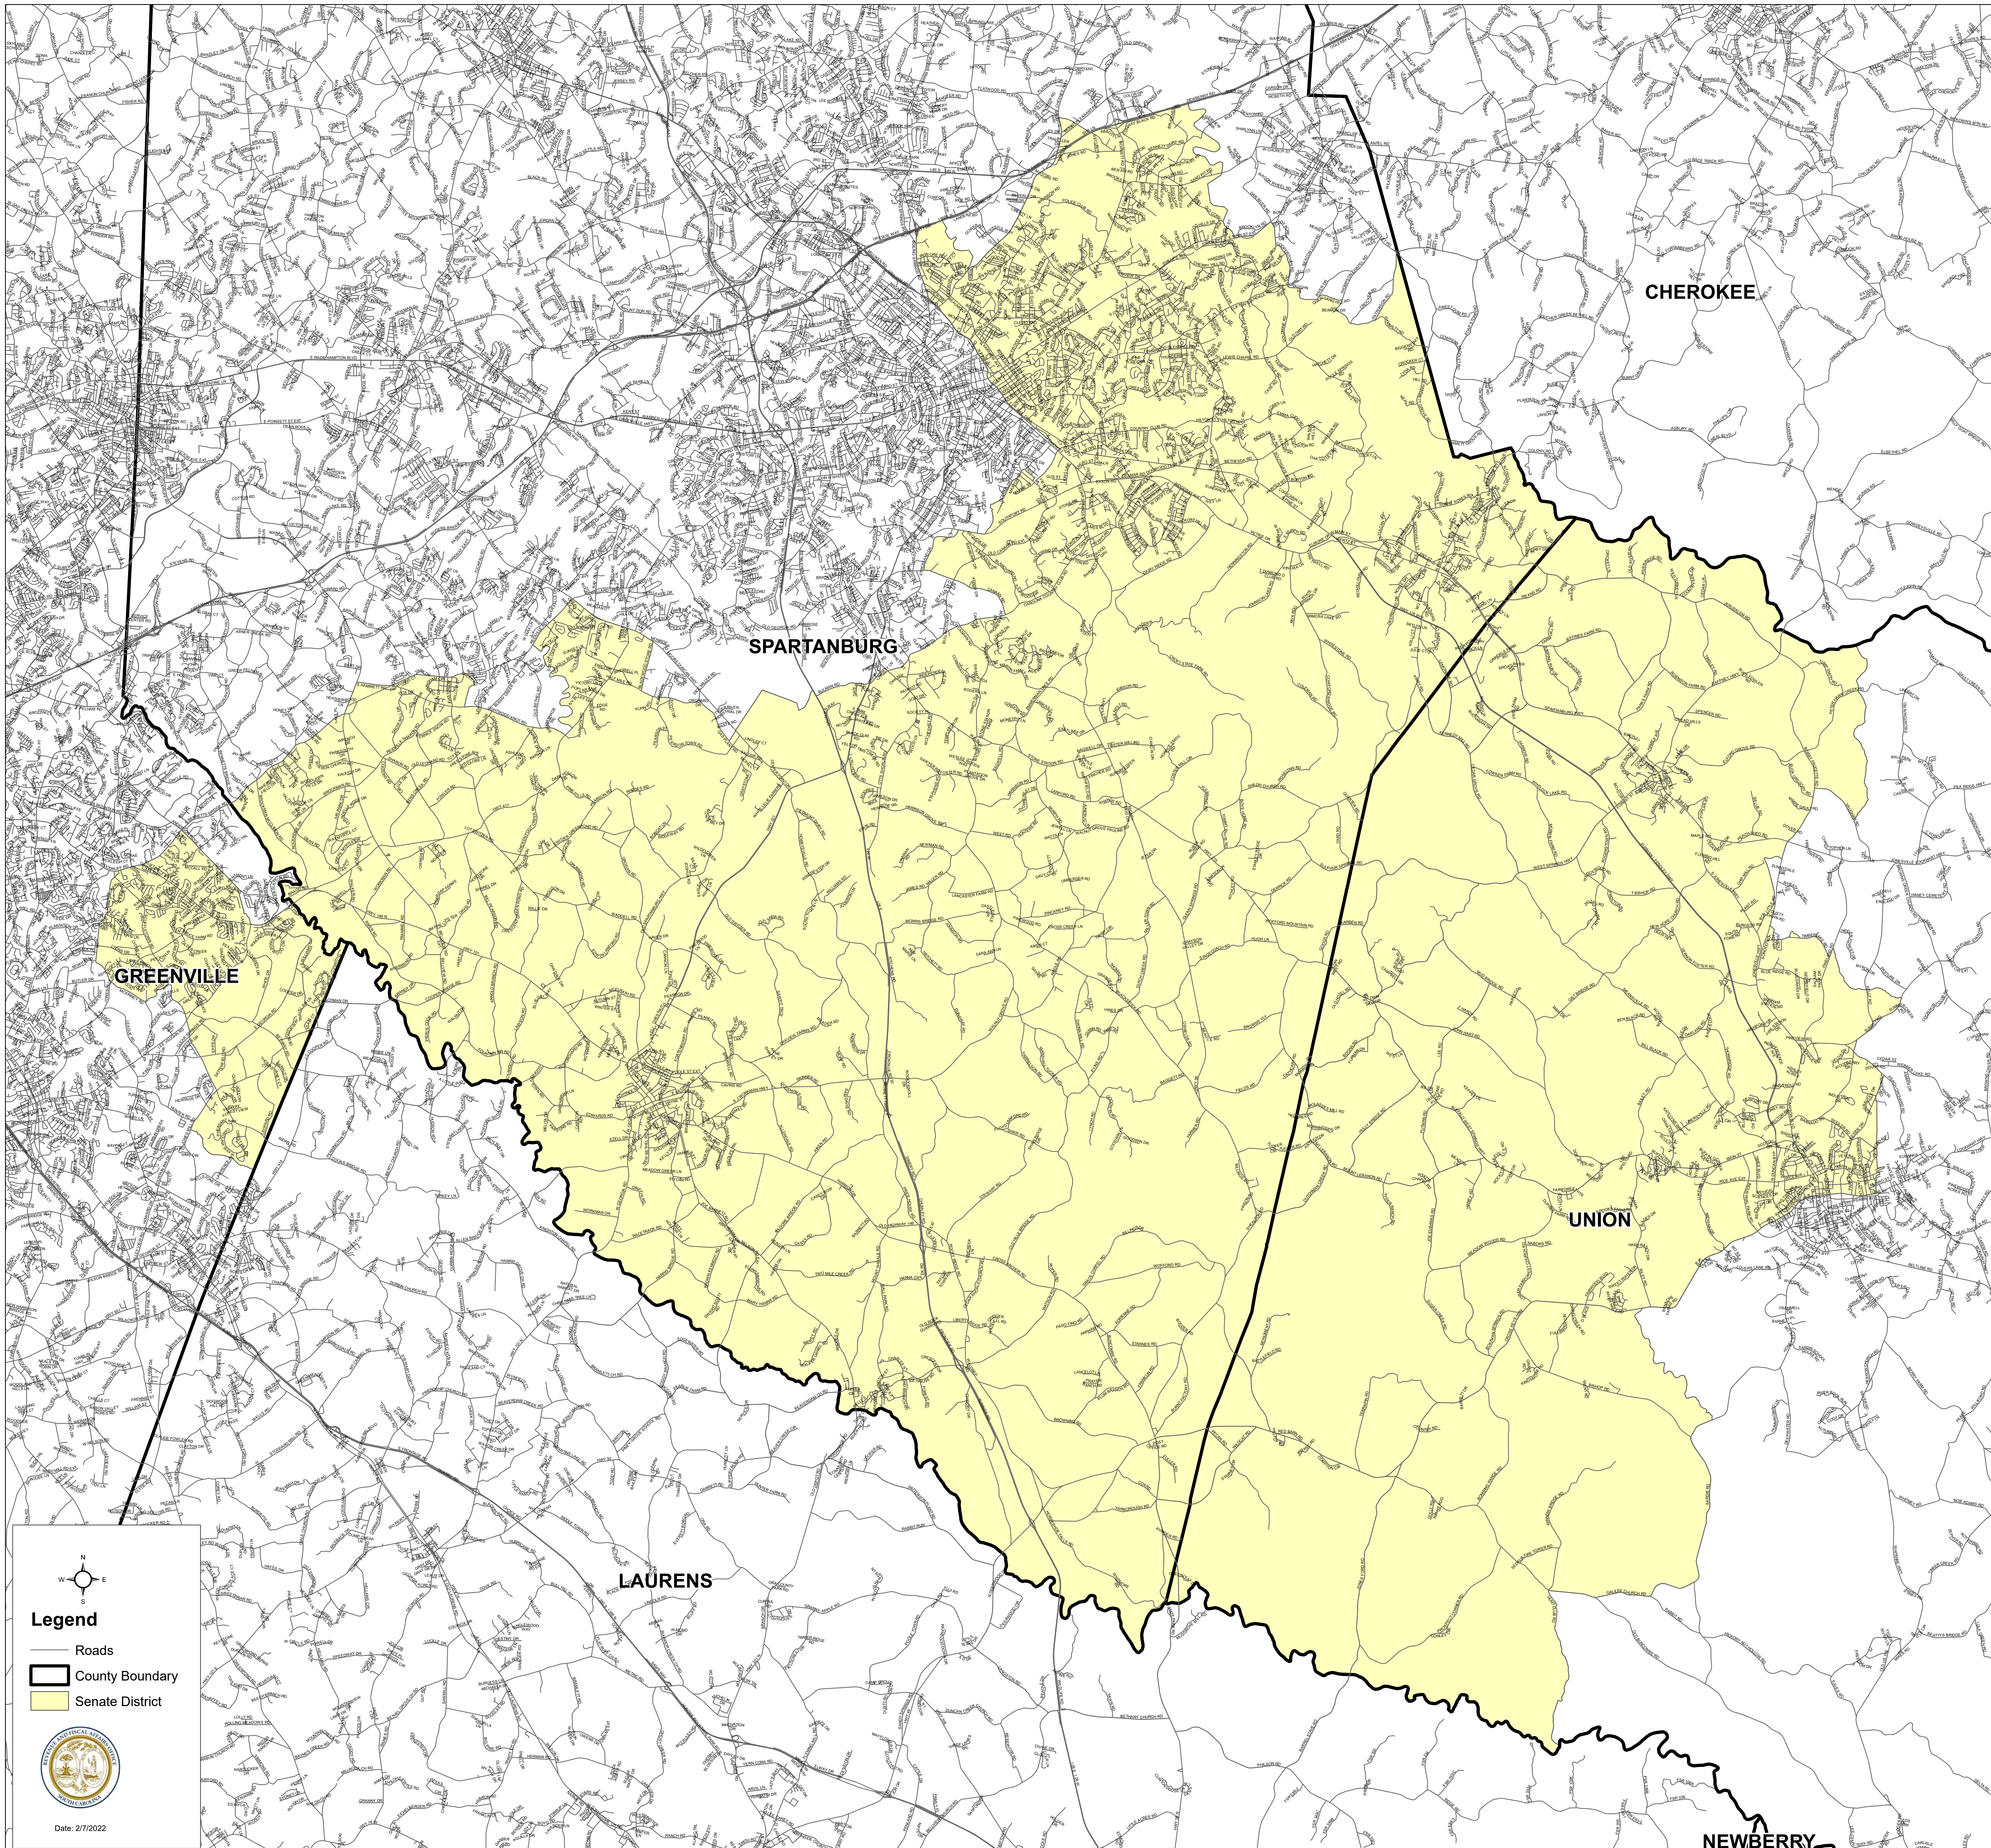

# South Carolina Senate District 13

H.4493

  
**Legend**  
— Roads  
▭ County Boundary  
▭ Senate District

  
Date: 2/7/2022