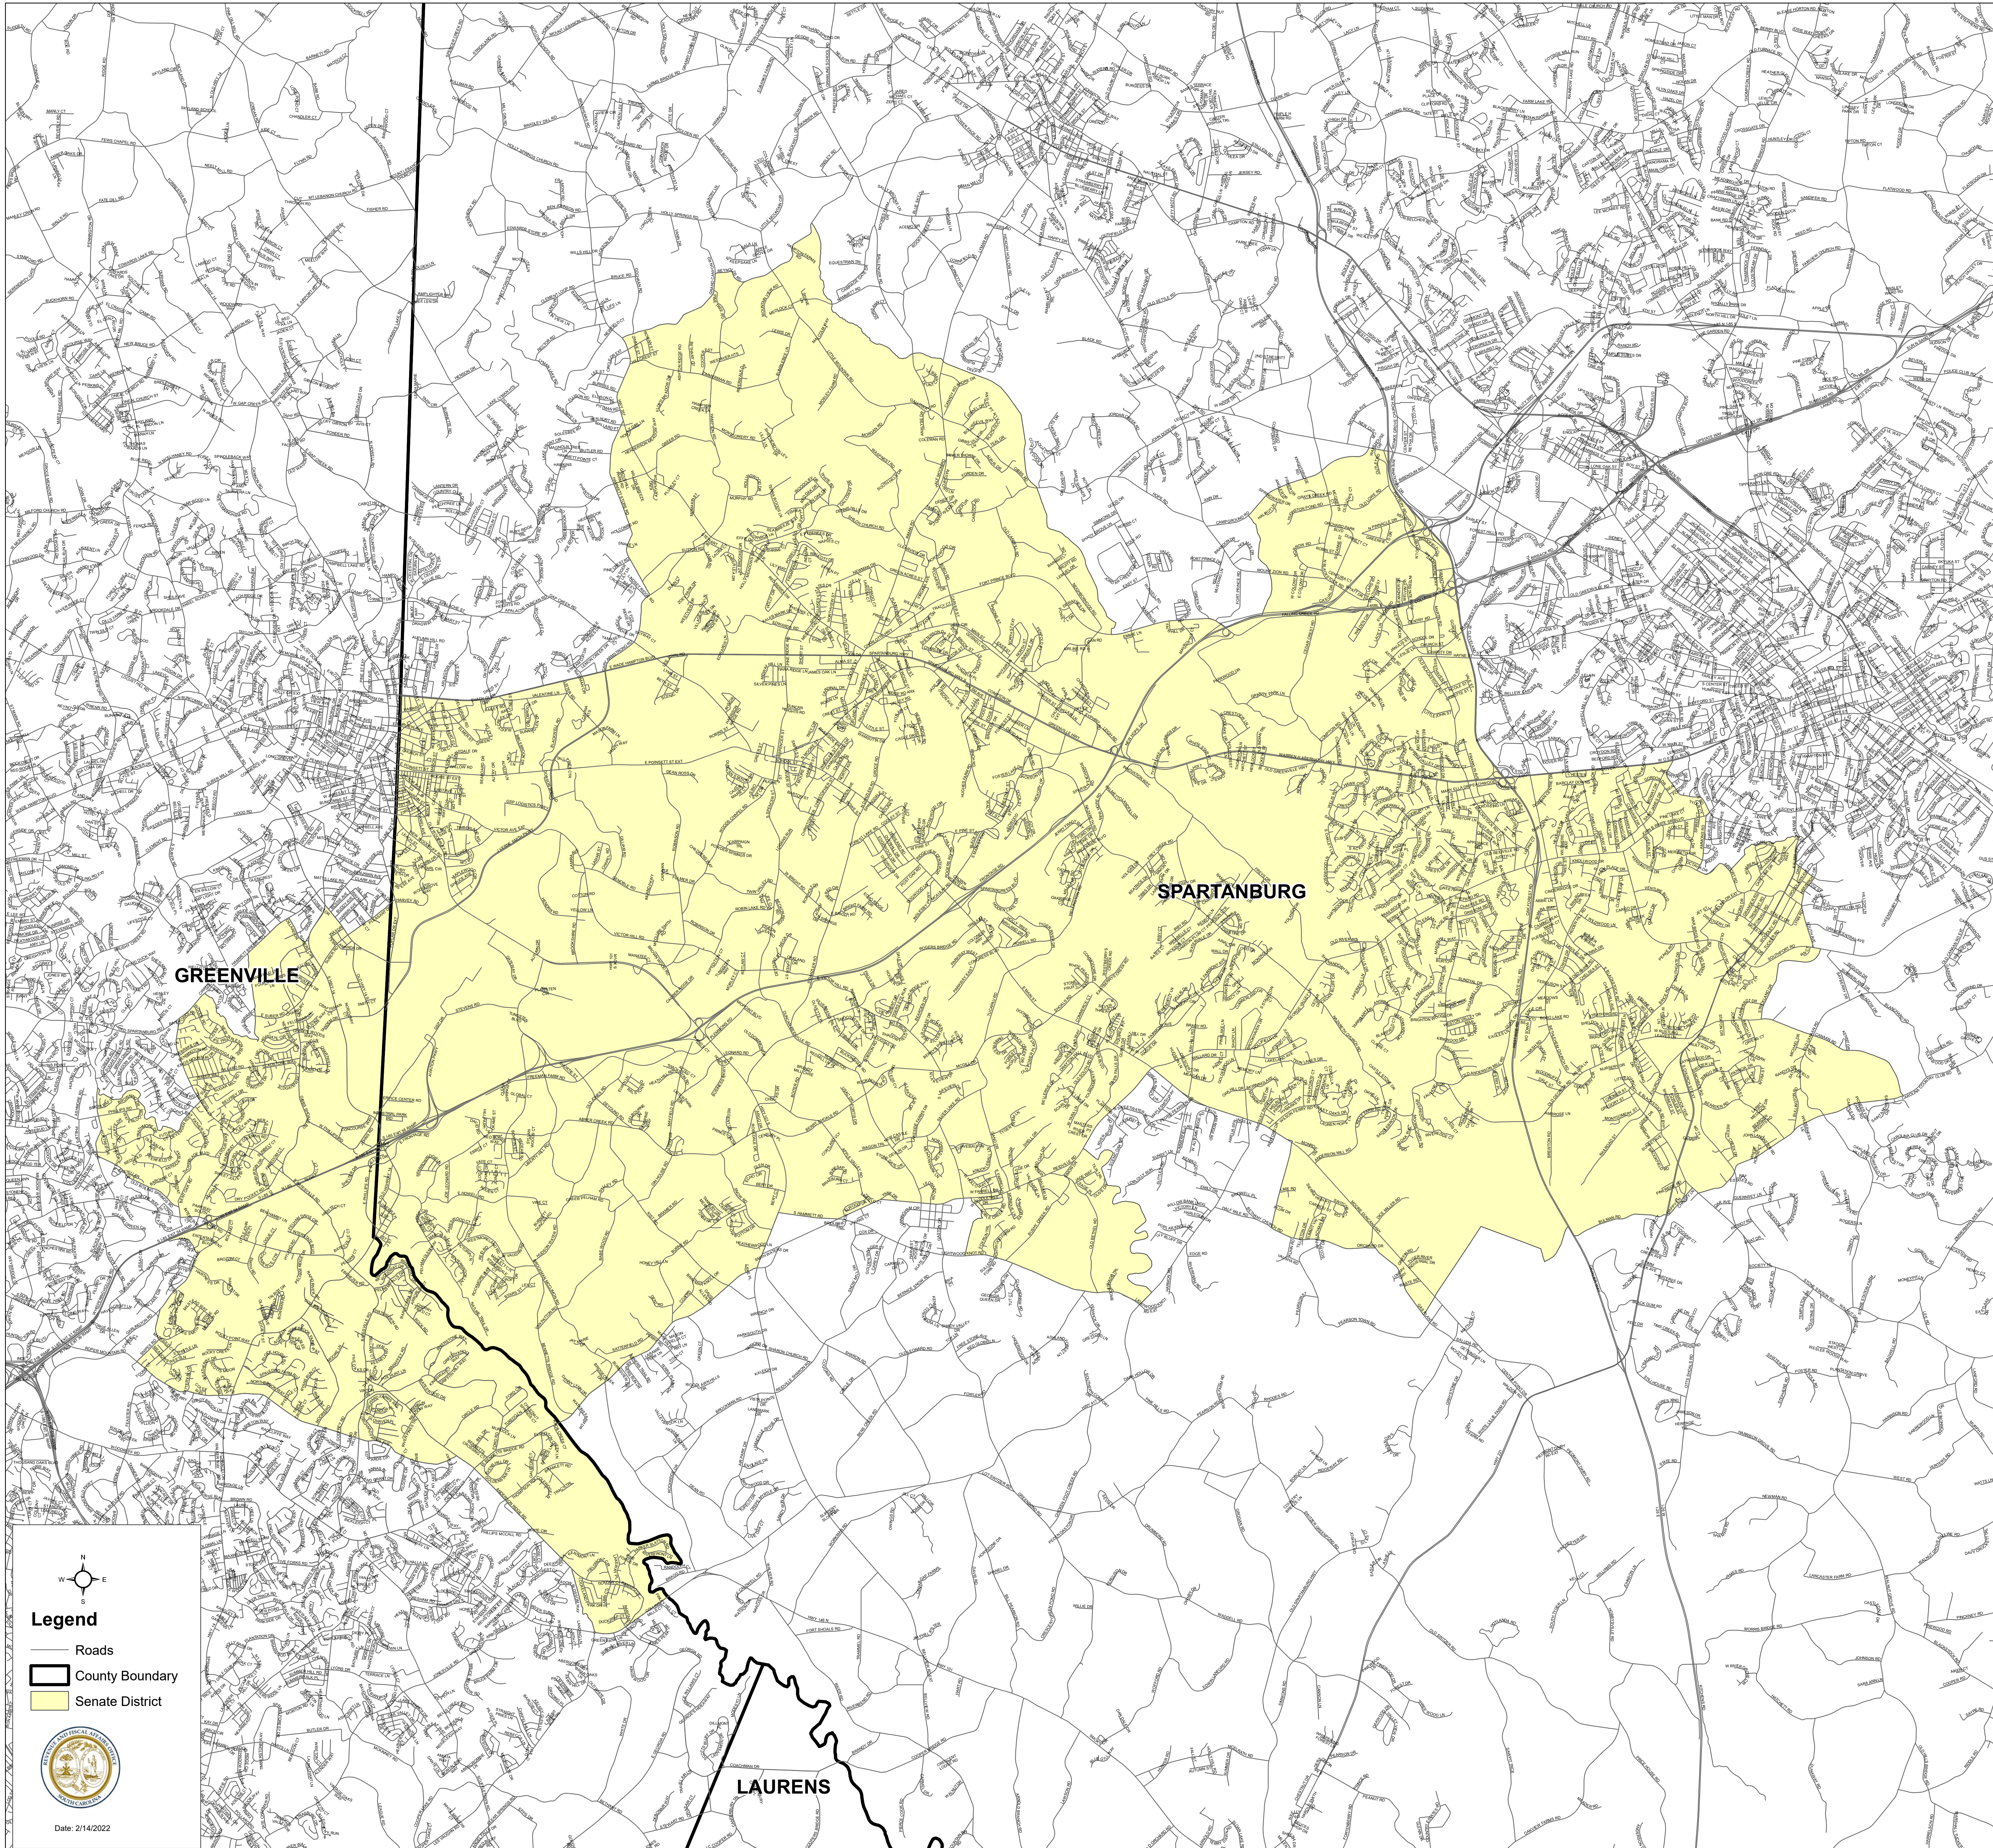

South Carolina Senate District 12

H.4493

Legend
— Roads
— County Boundary
— Senate District

Date: 2/14/2022