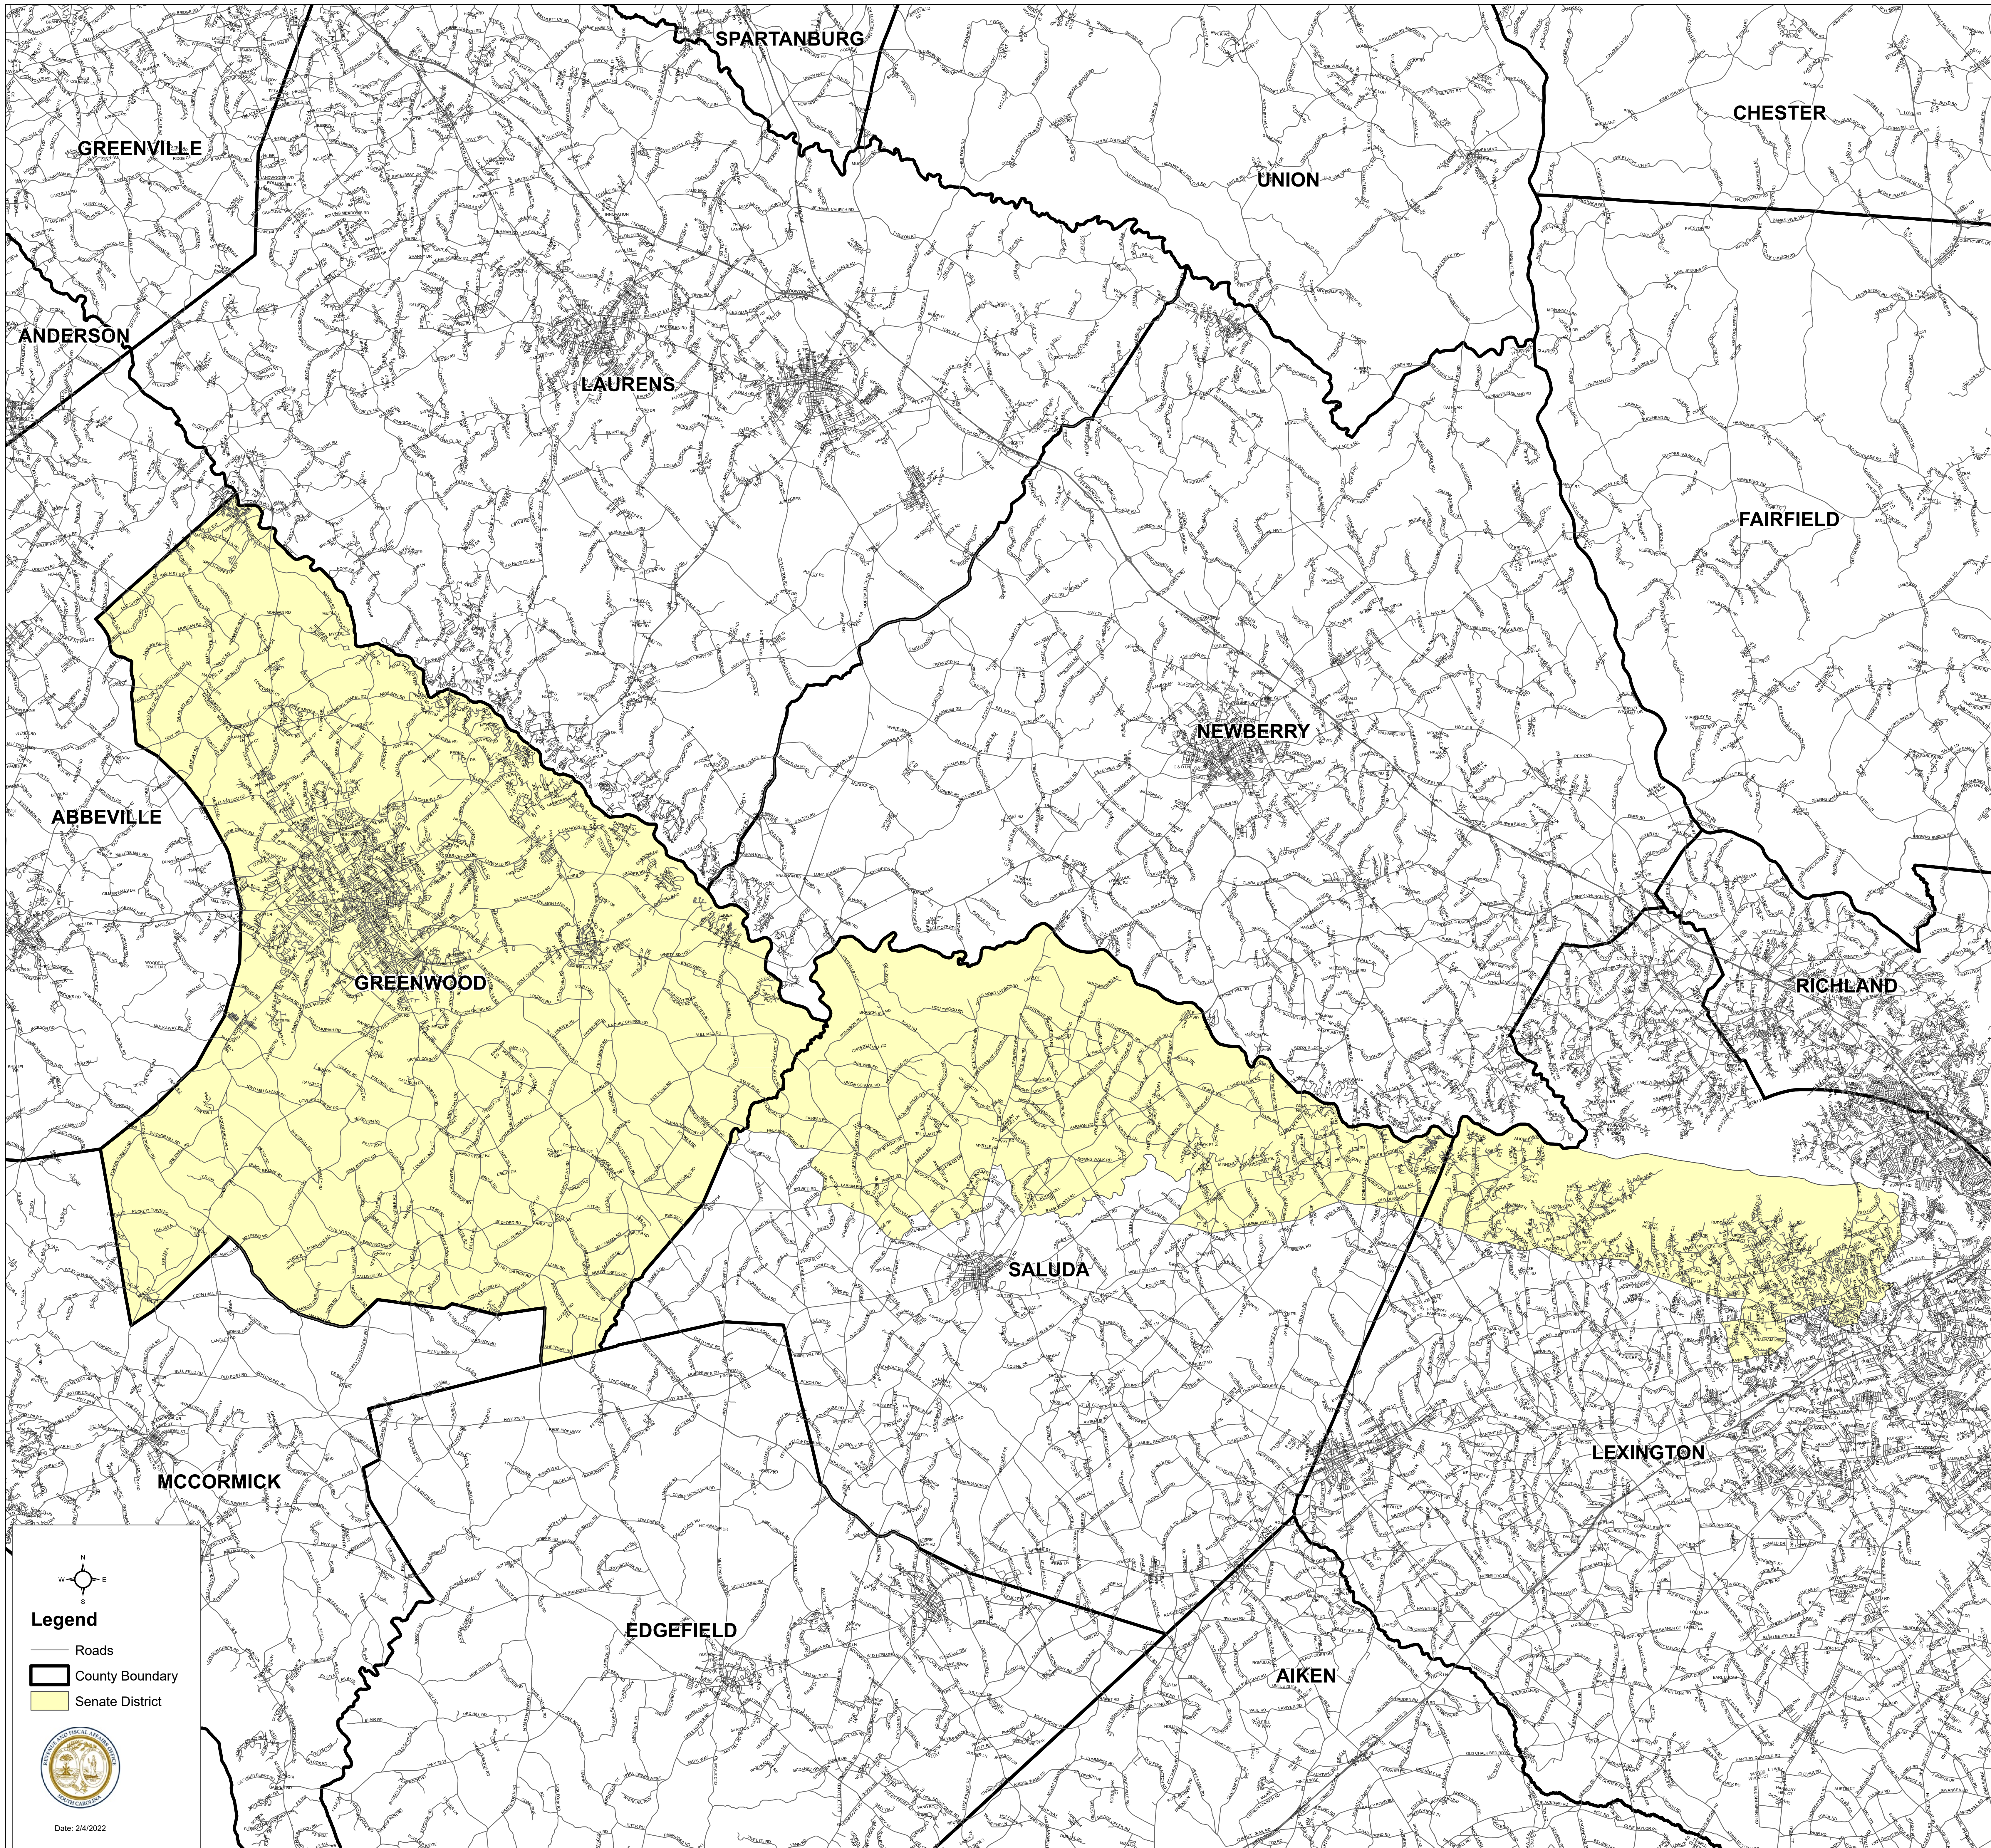

South Carolina Senate District 10

H.4493

Legend

- Roads
- County Boundary
- Senate District

Date: 2/4/2022