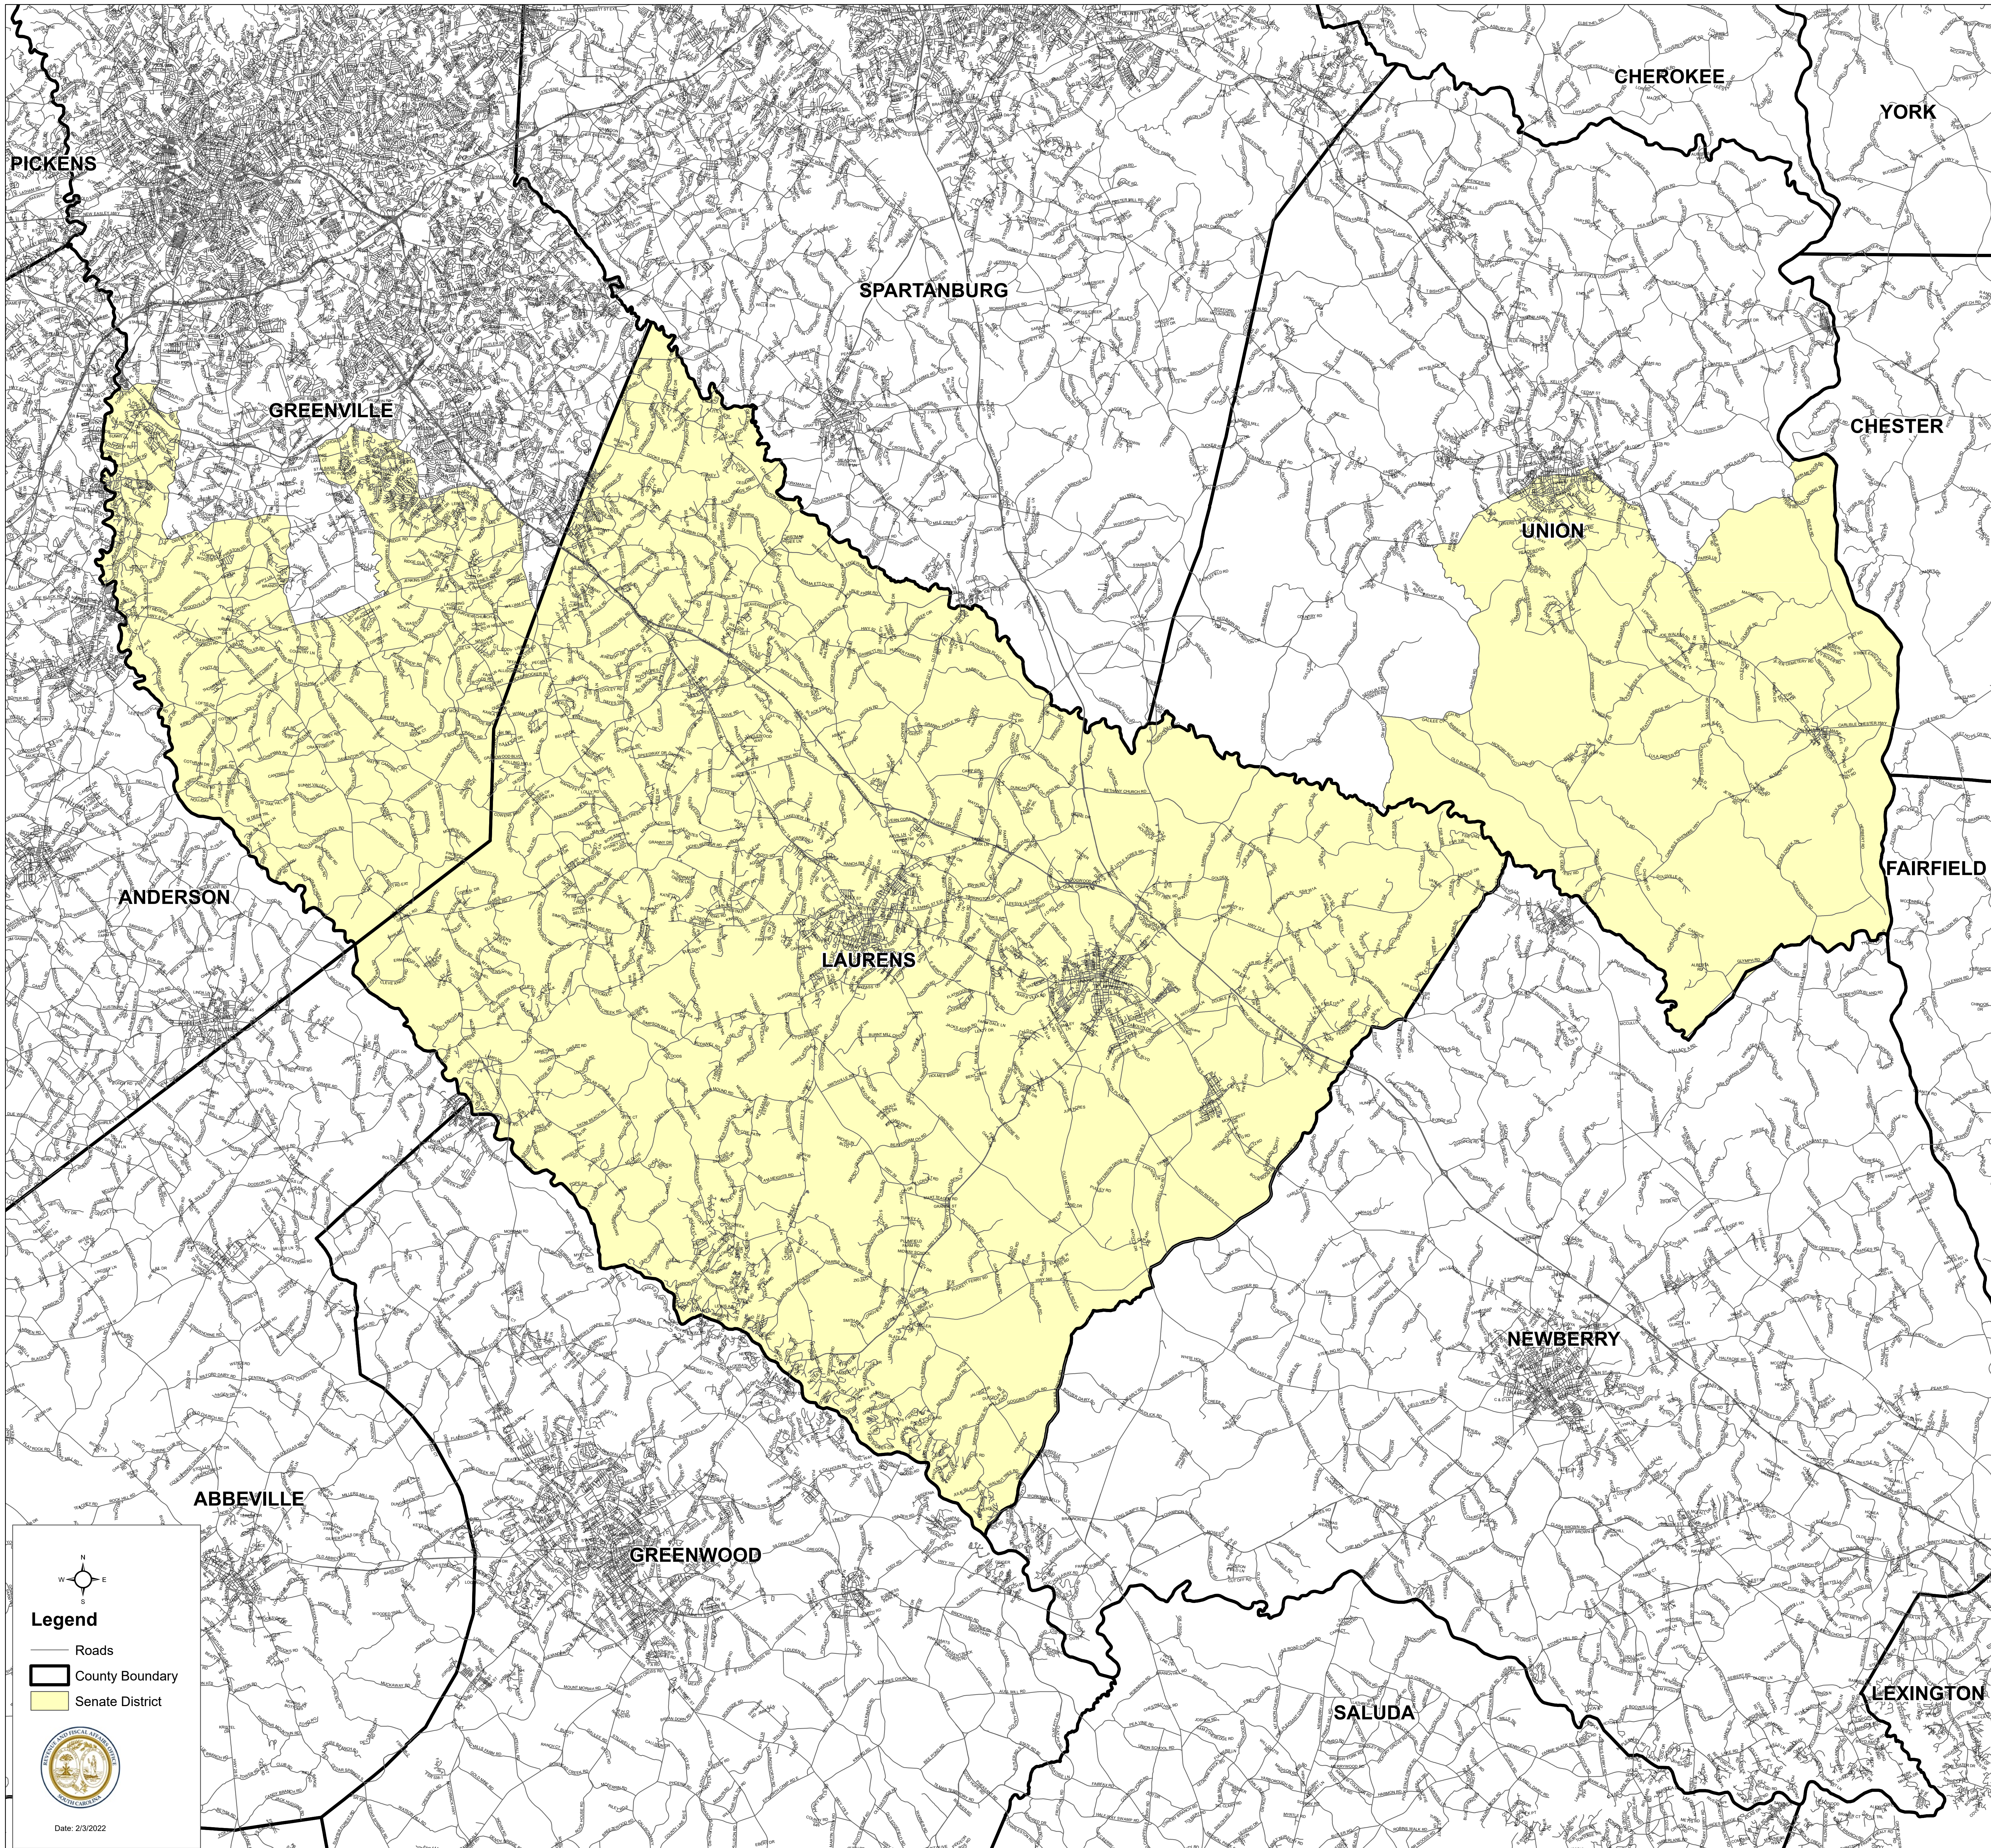

South Carolina Senate District 9

H.4493

Legend

- Roads
- County Boundary
- Senate District

Date: 2/3/2022