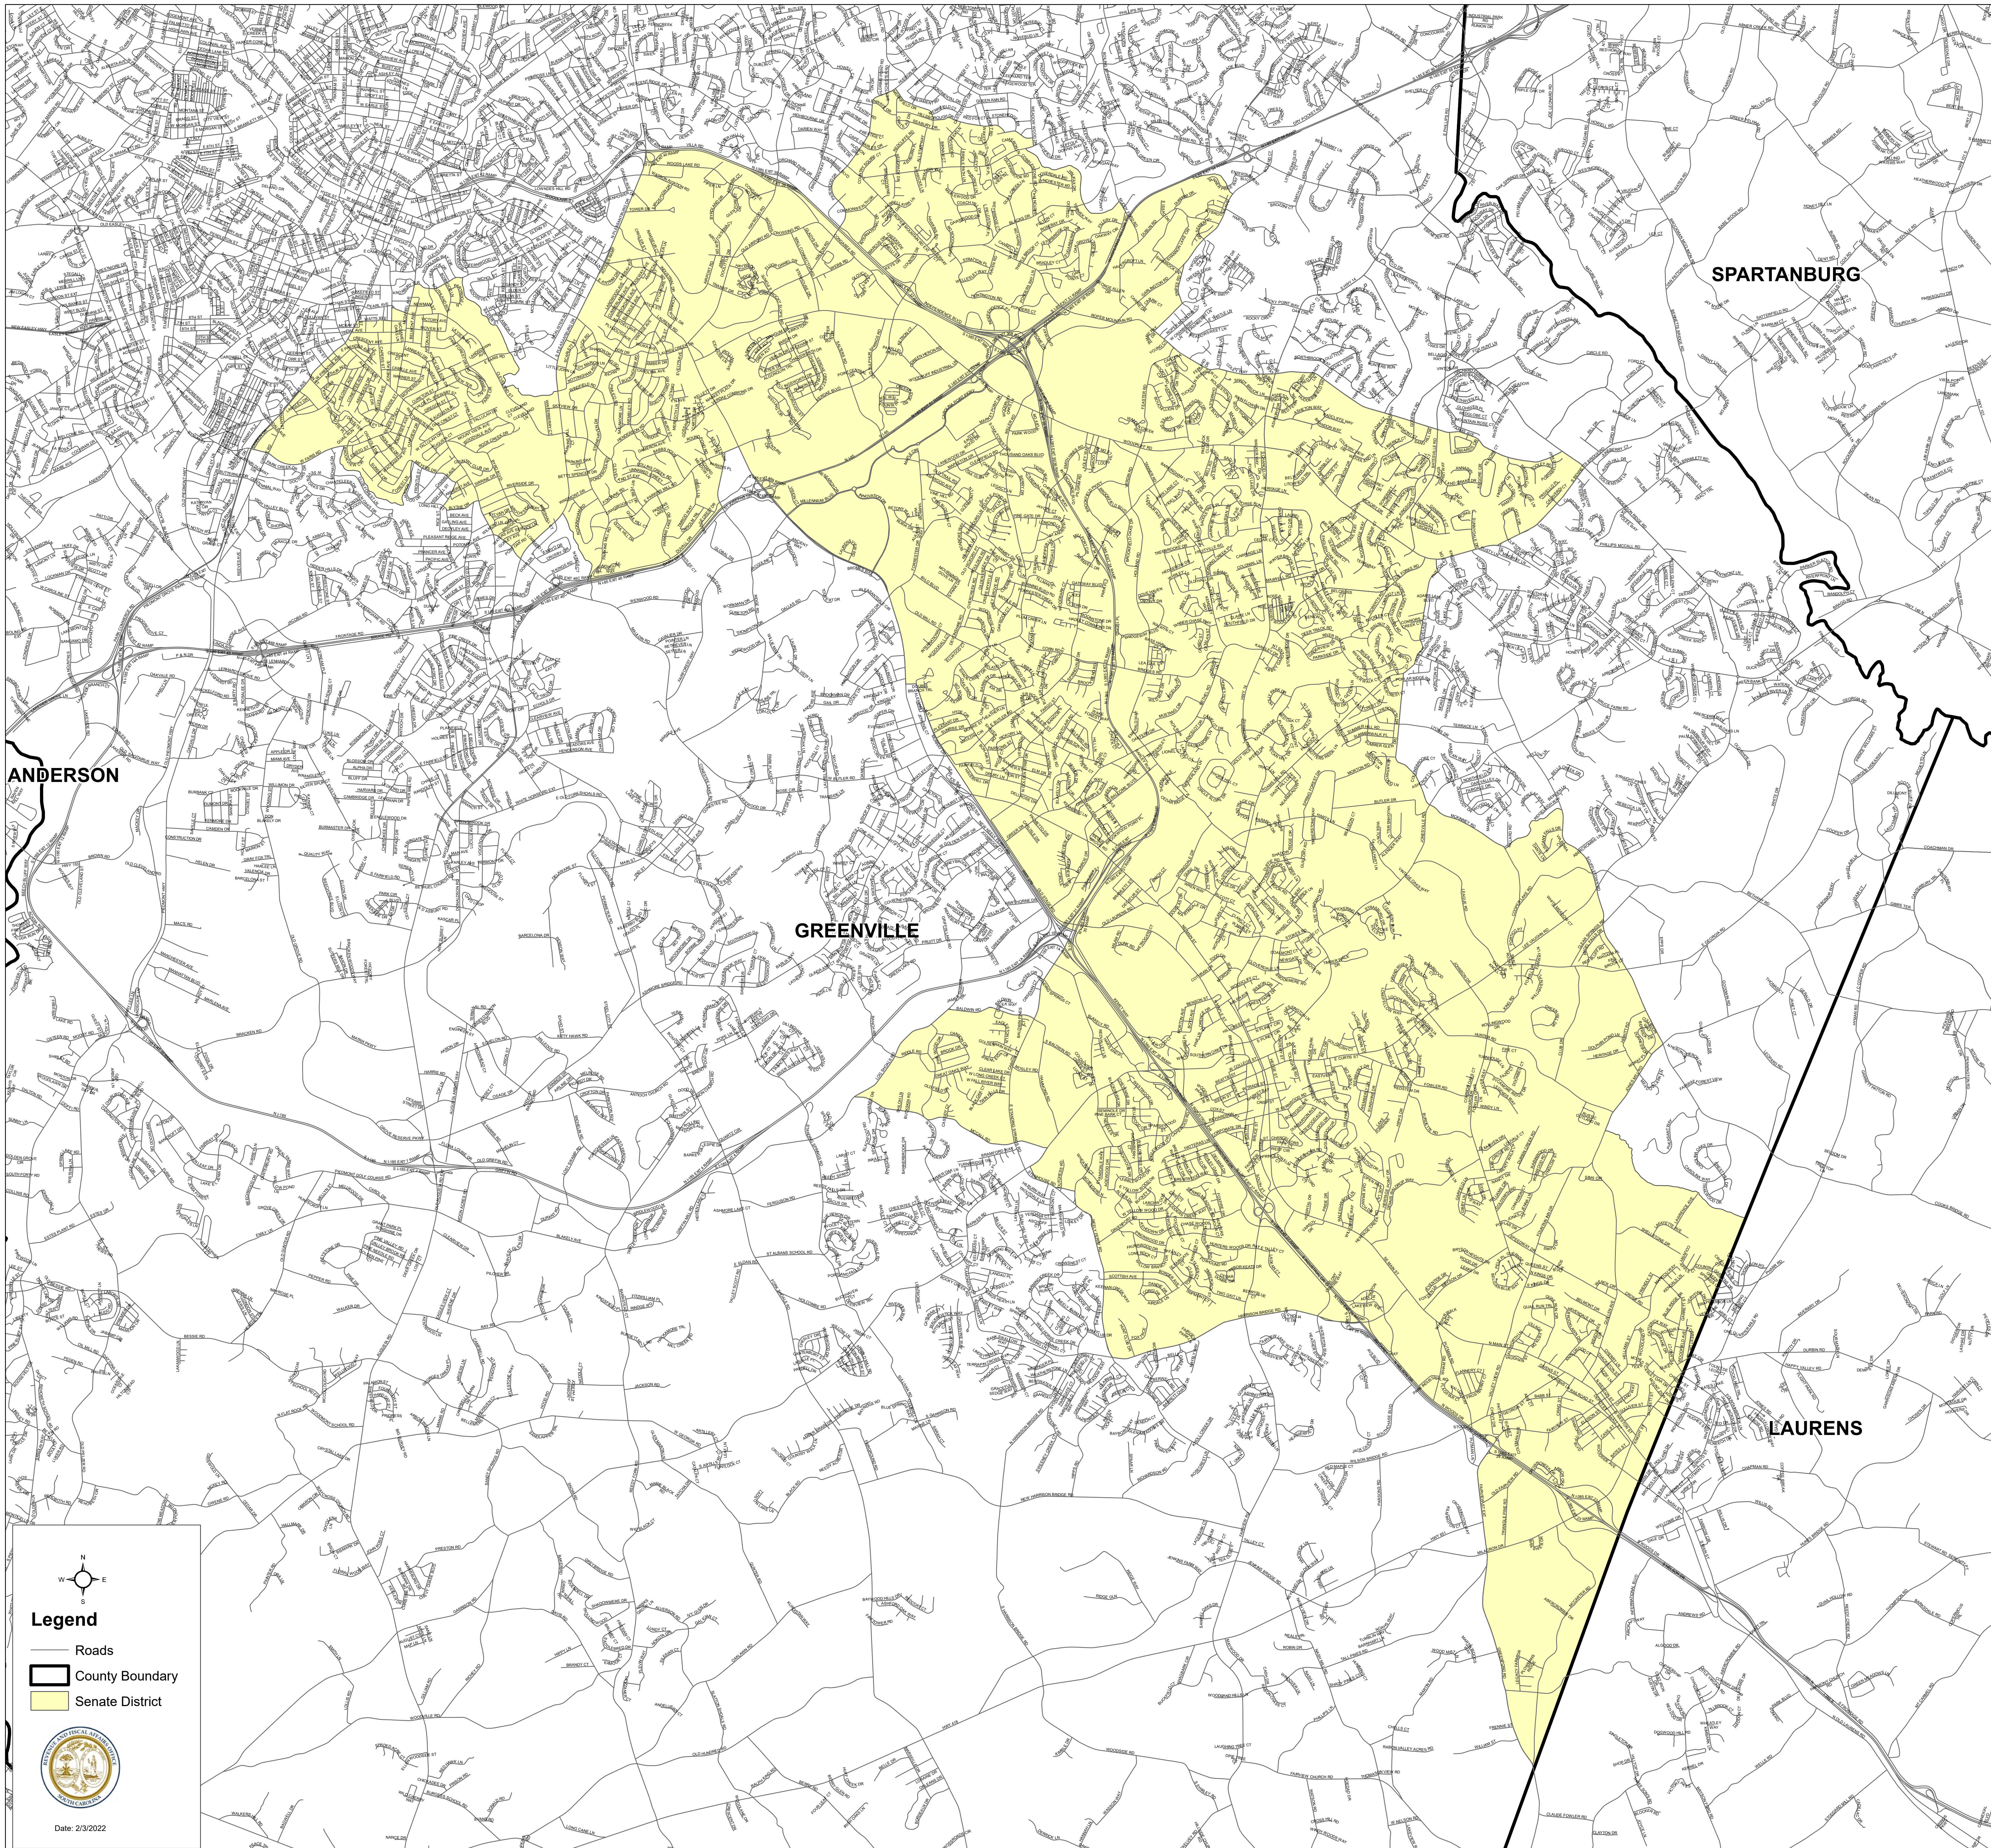

South Carolina Senate District 8

H.4493

Legend

- Roads
- County Boundary
- Senate District

Date: 2/3/2022