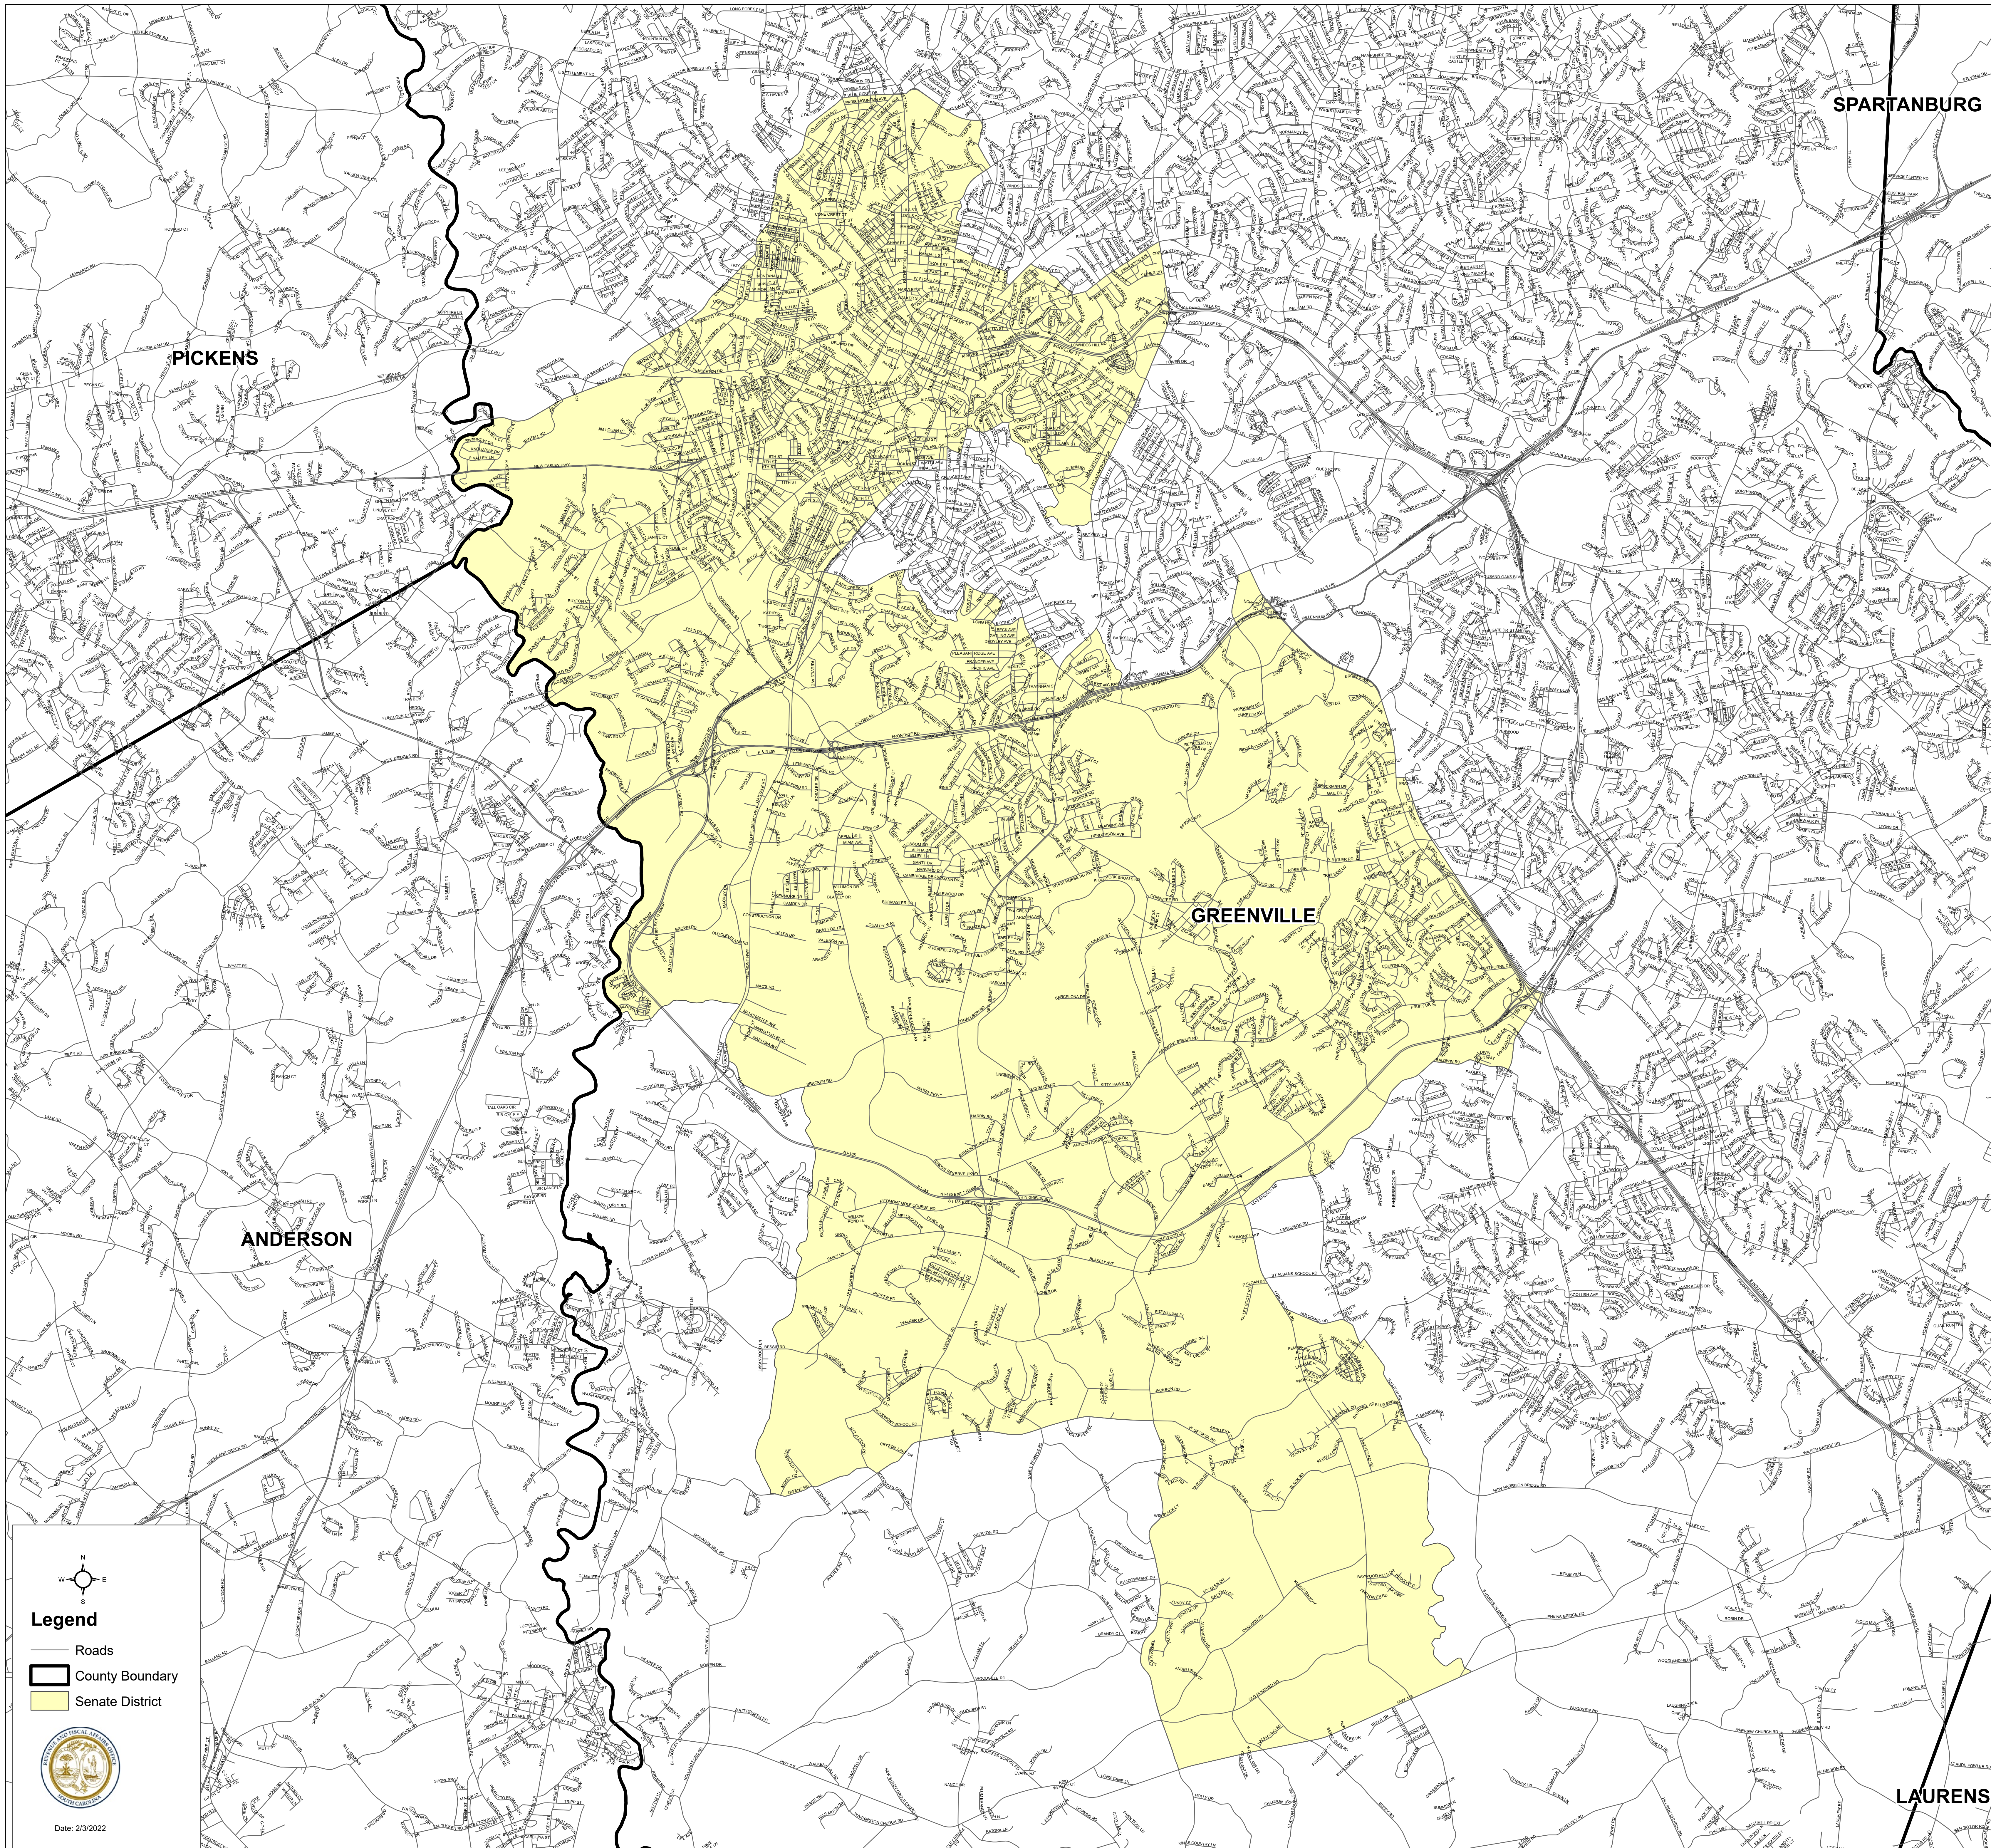

South Carolina Senate District 7

H.4493

Legend

- Roads
- County Boundary
- Senate District

Date: 2/3/2022