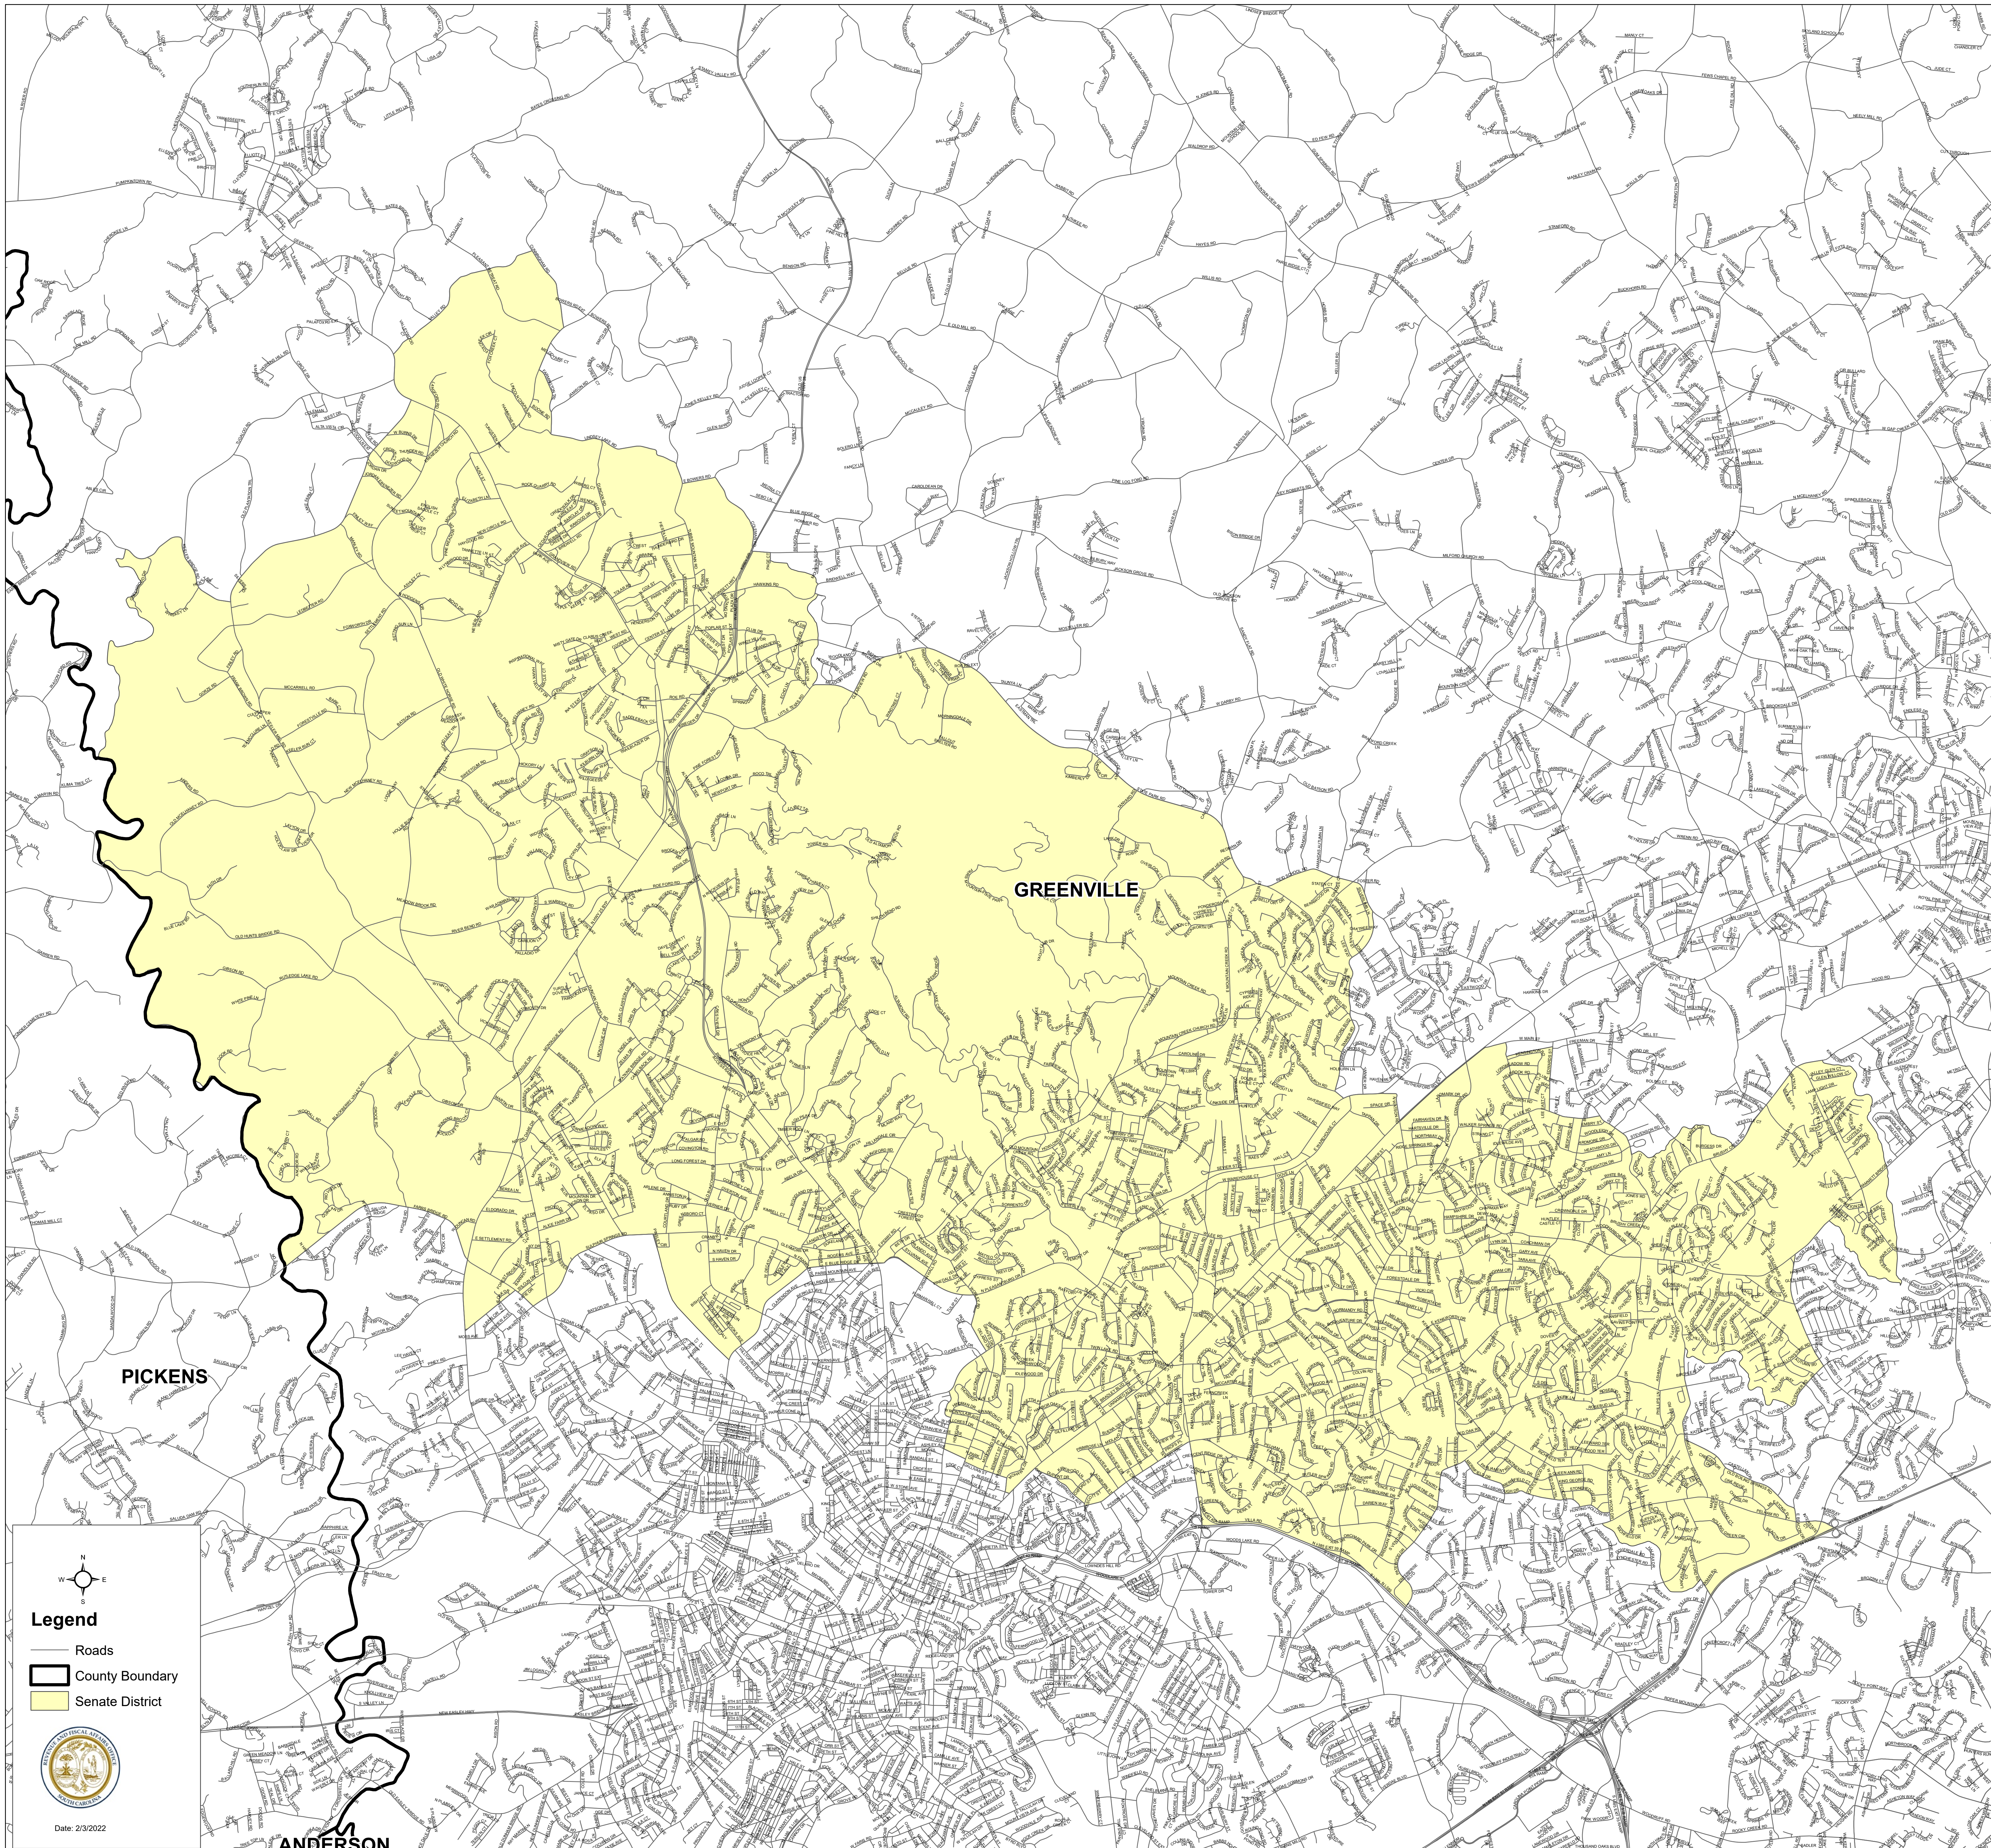

South Carolina Senate District 6

H.4493

Legend

- Roads
- County Boundary
- Senate District

Date: 2/3/2022