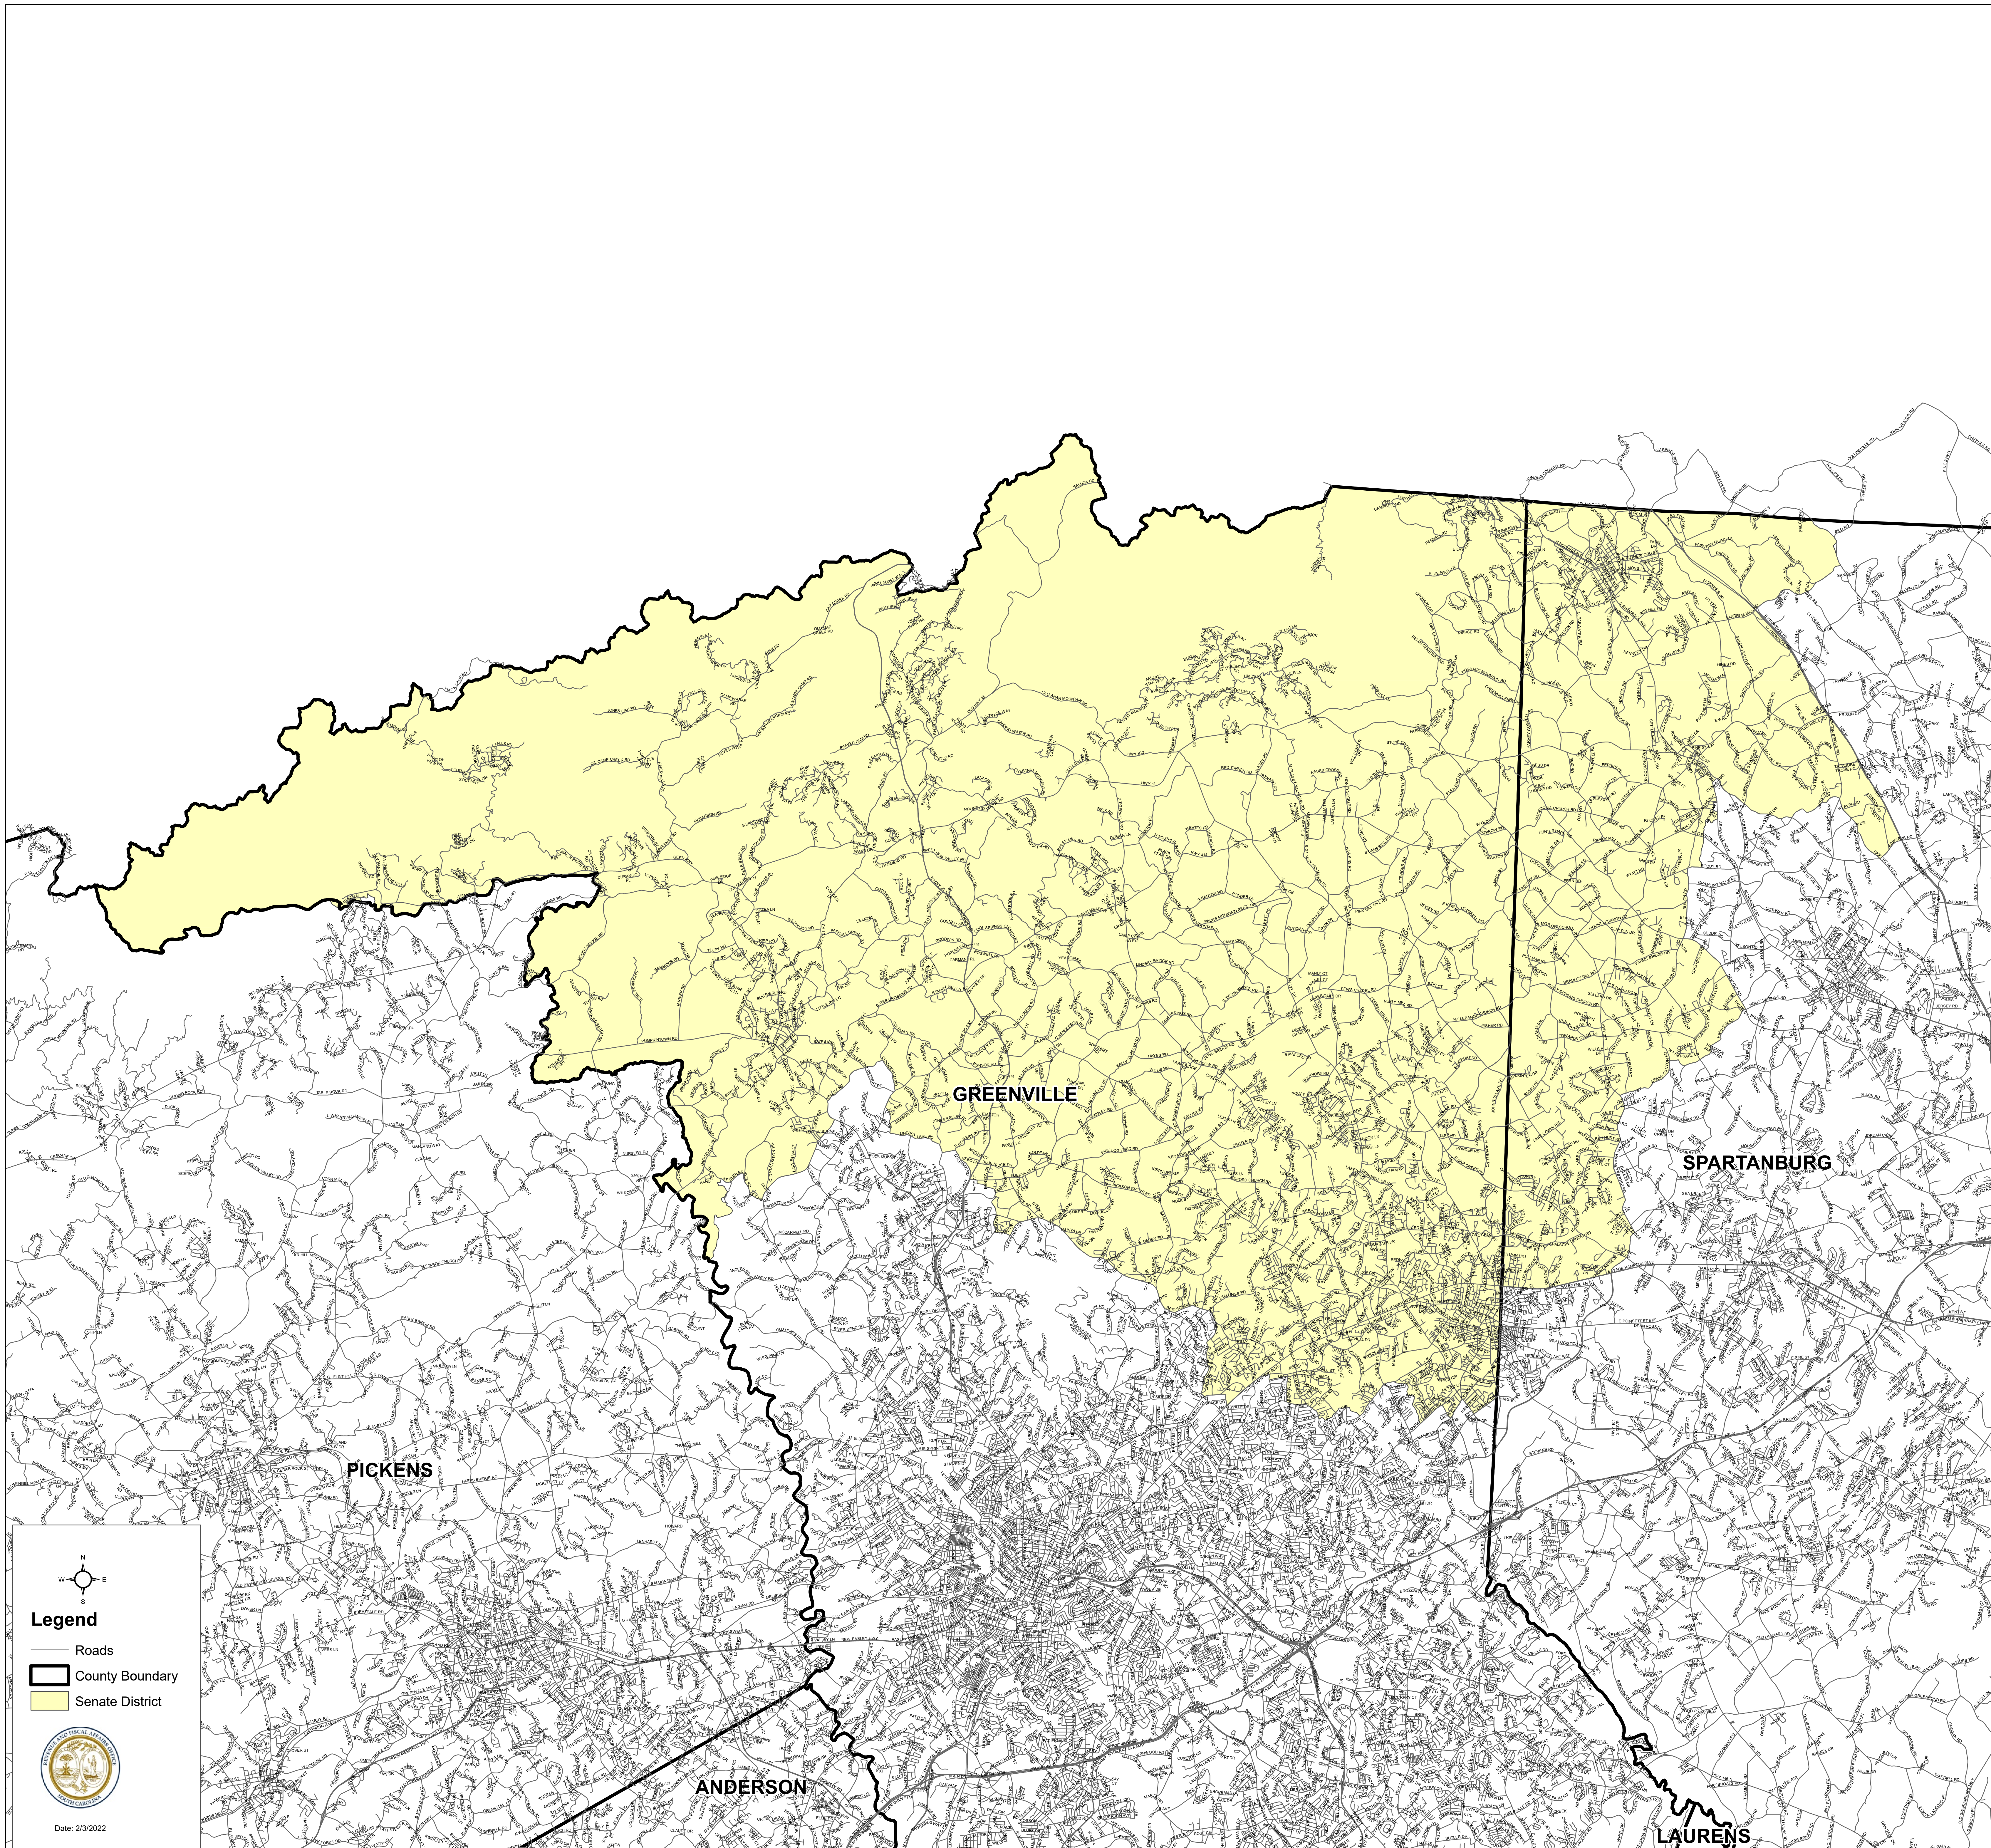

# South Carolina Senate District 5

H.4493

**Legend**

- Roads
- County Boundary
- Senate District

Date: 2/3/2022