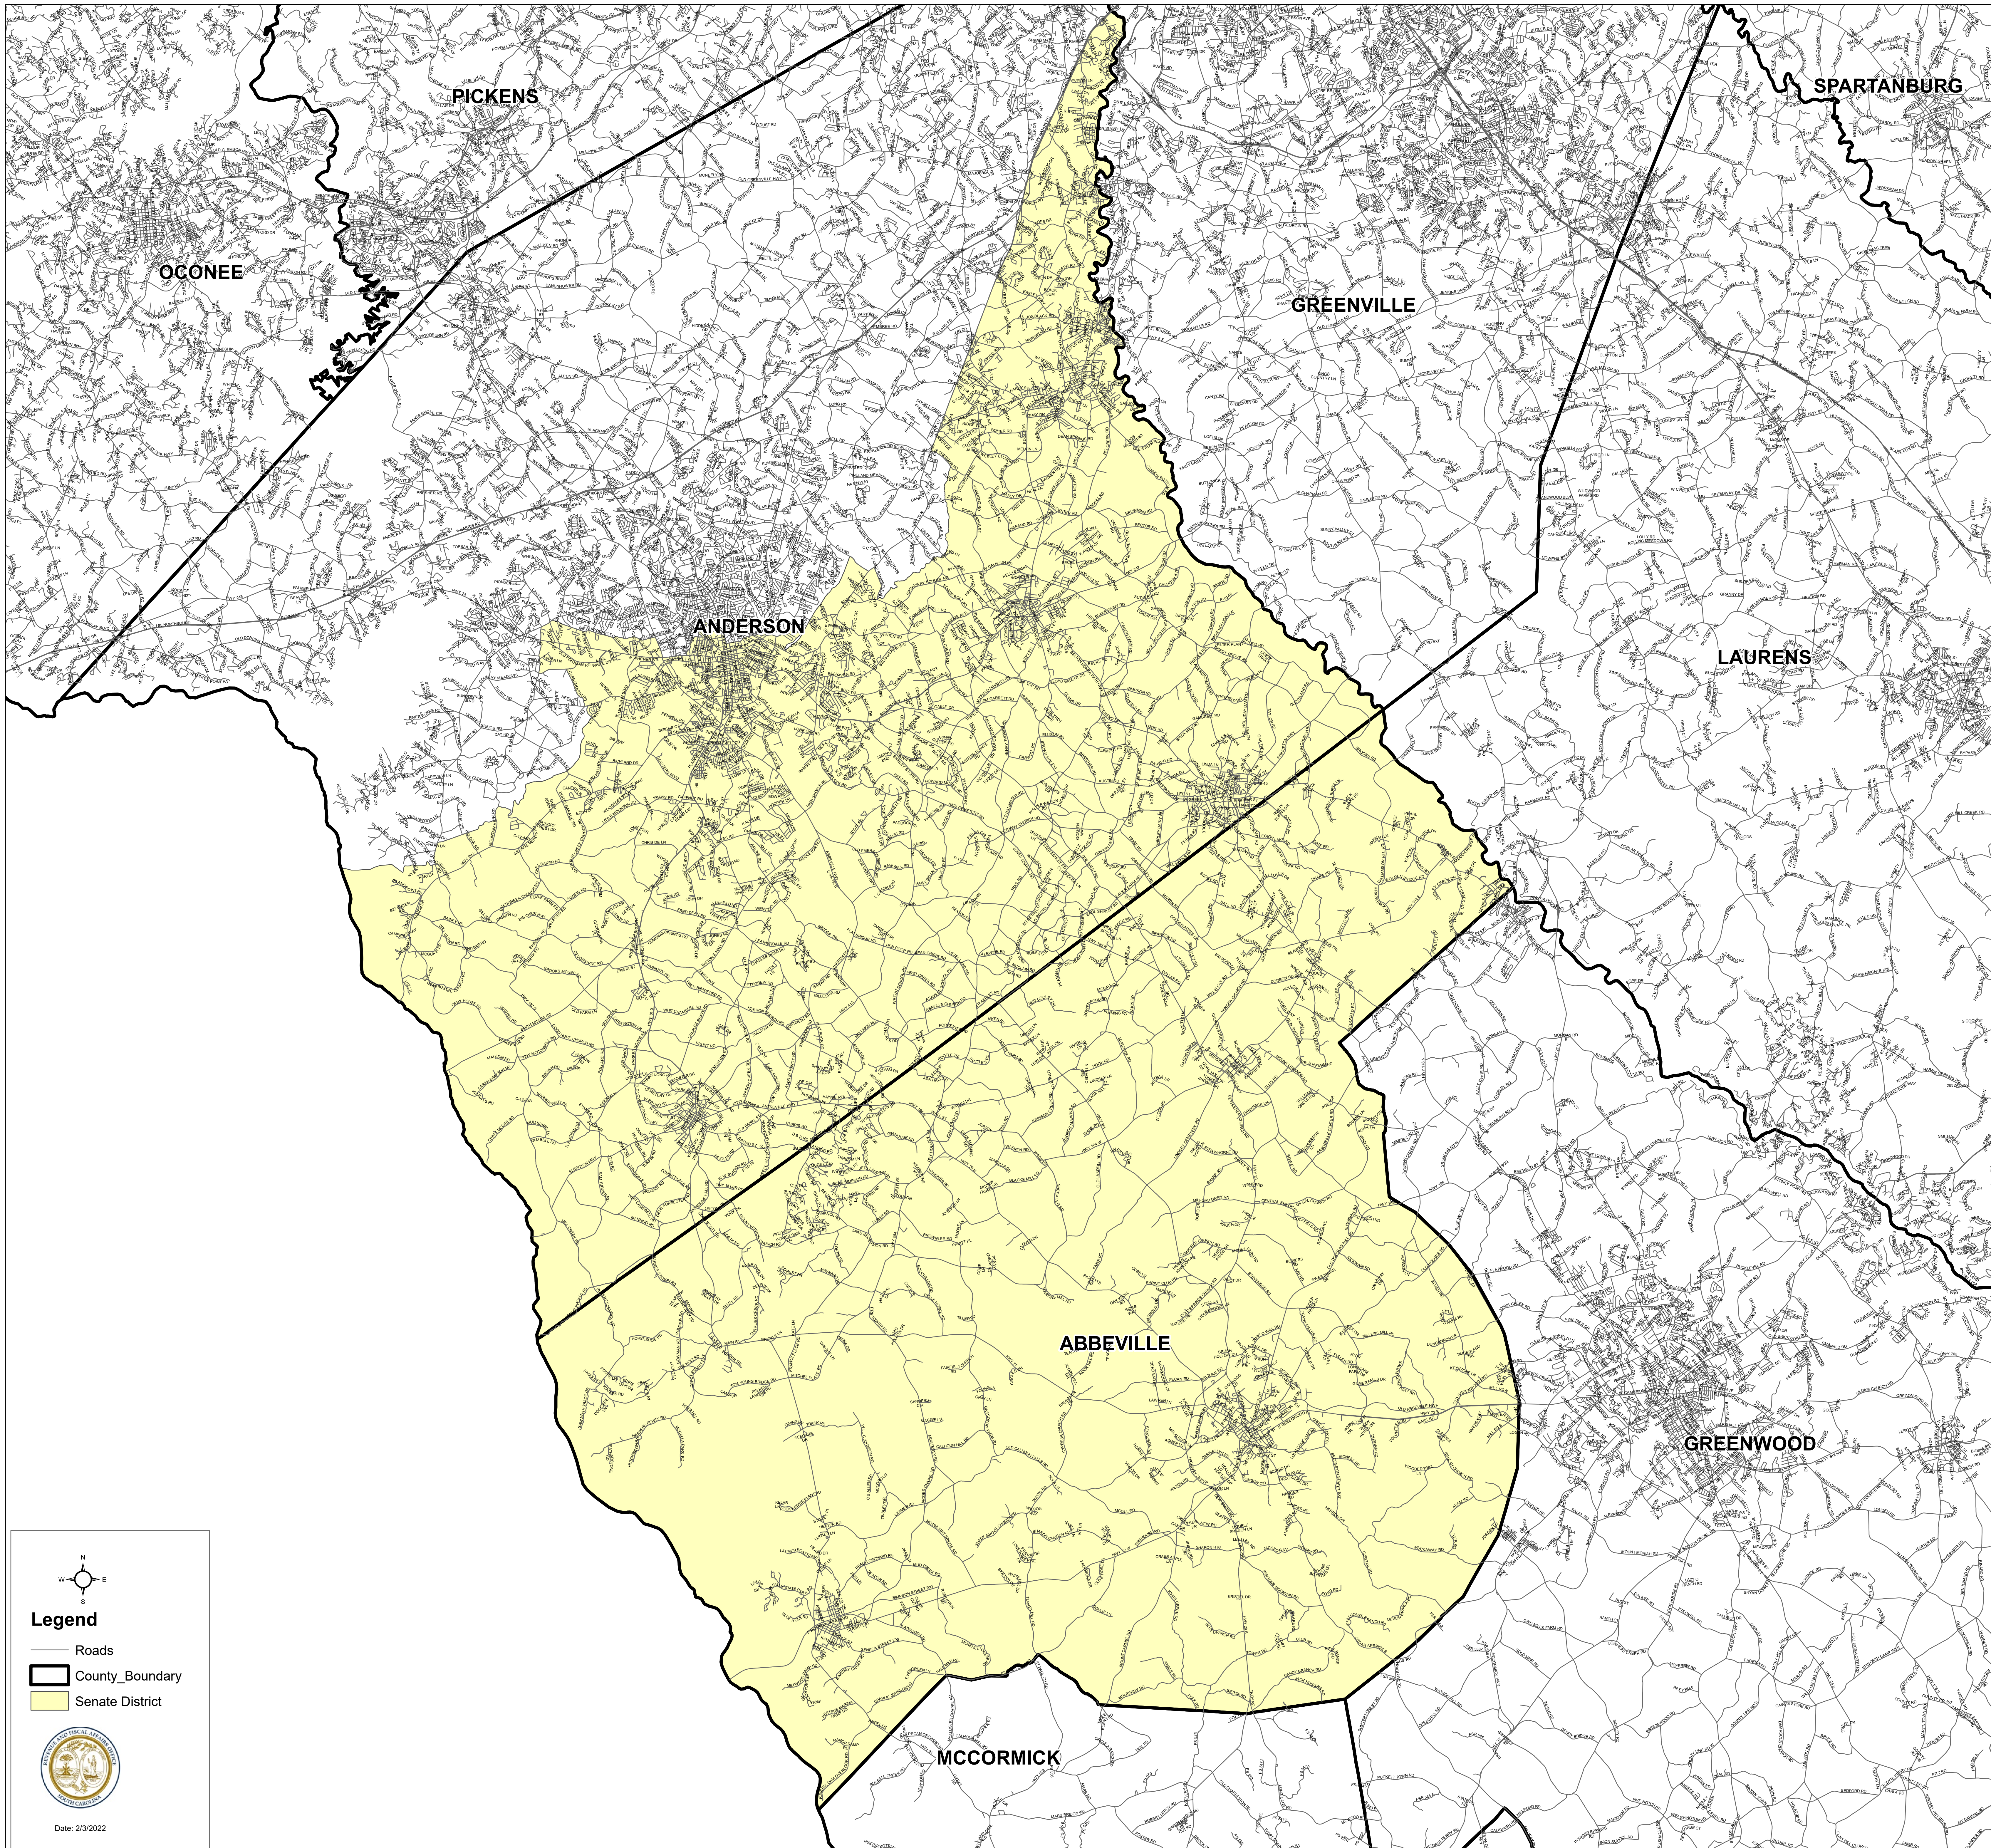

# South Carolina Senate District 4

H.4493

**Legend**

- Roads
- County\_Boundary
- Senate District

Date: 2/3/2022