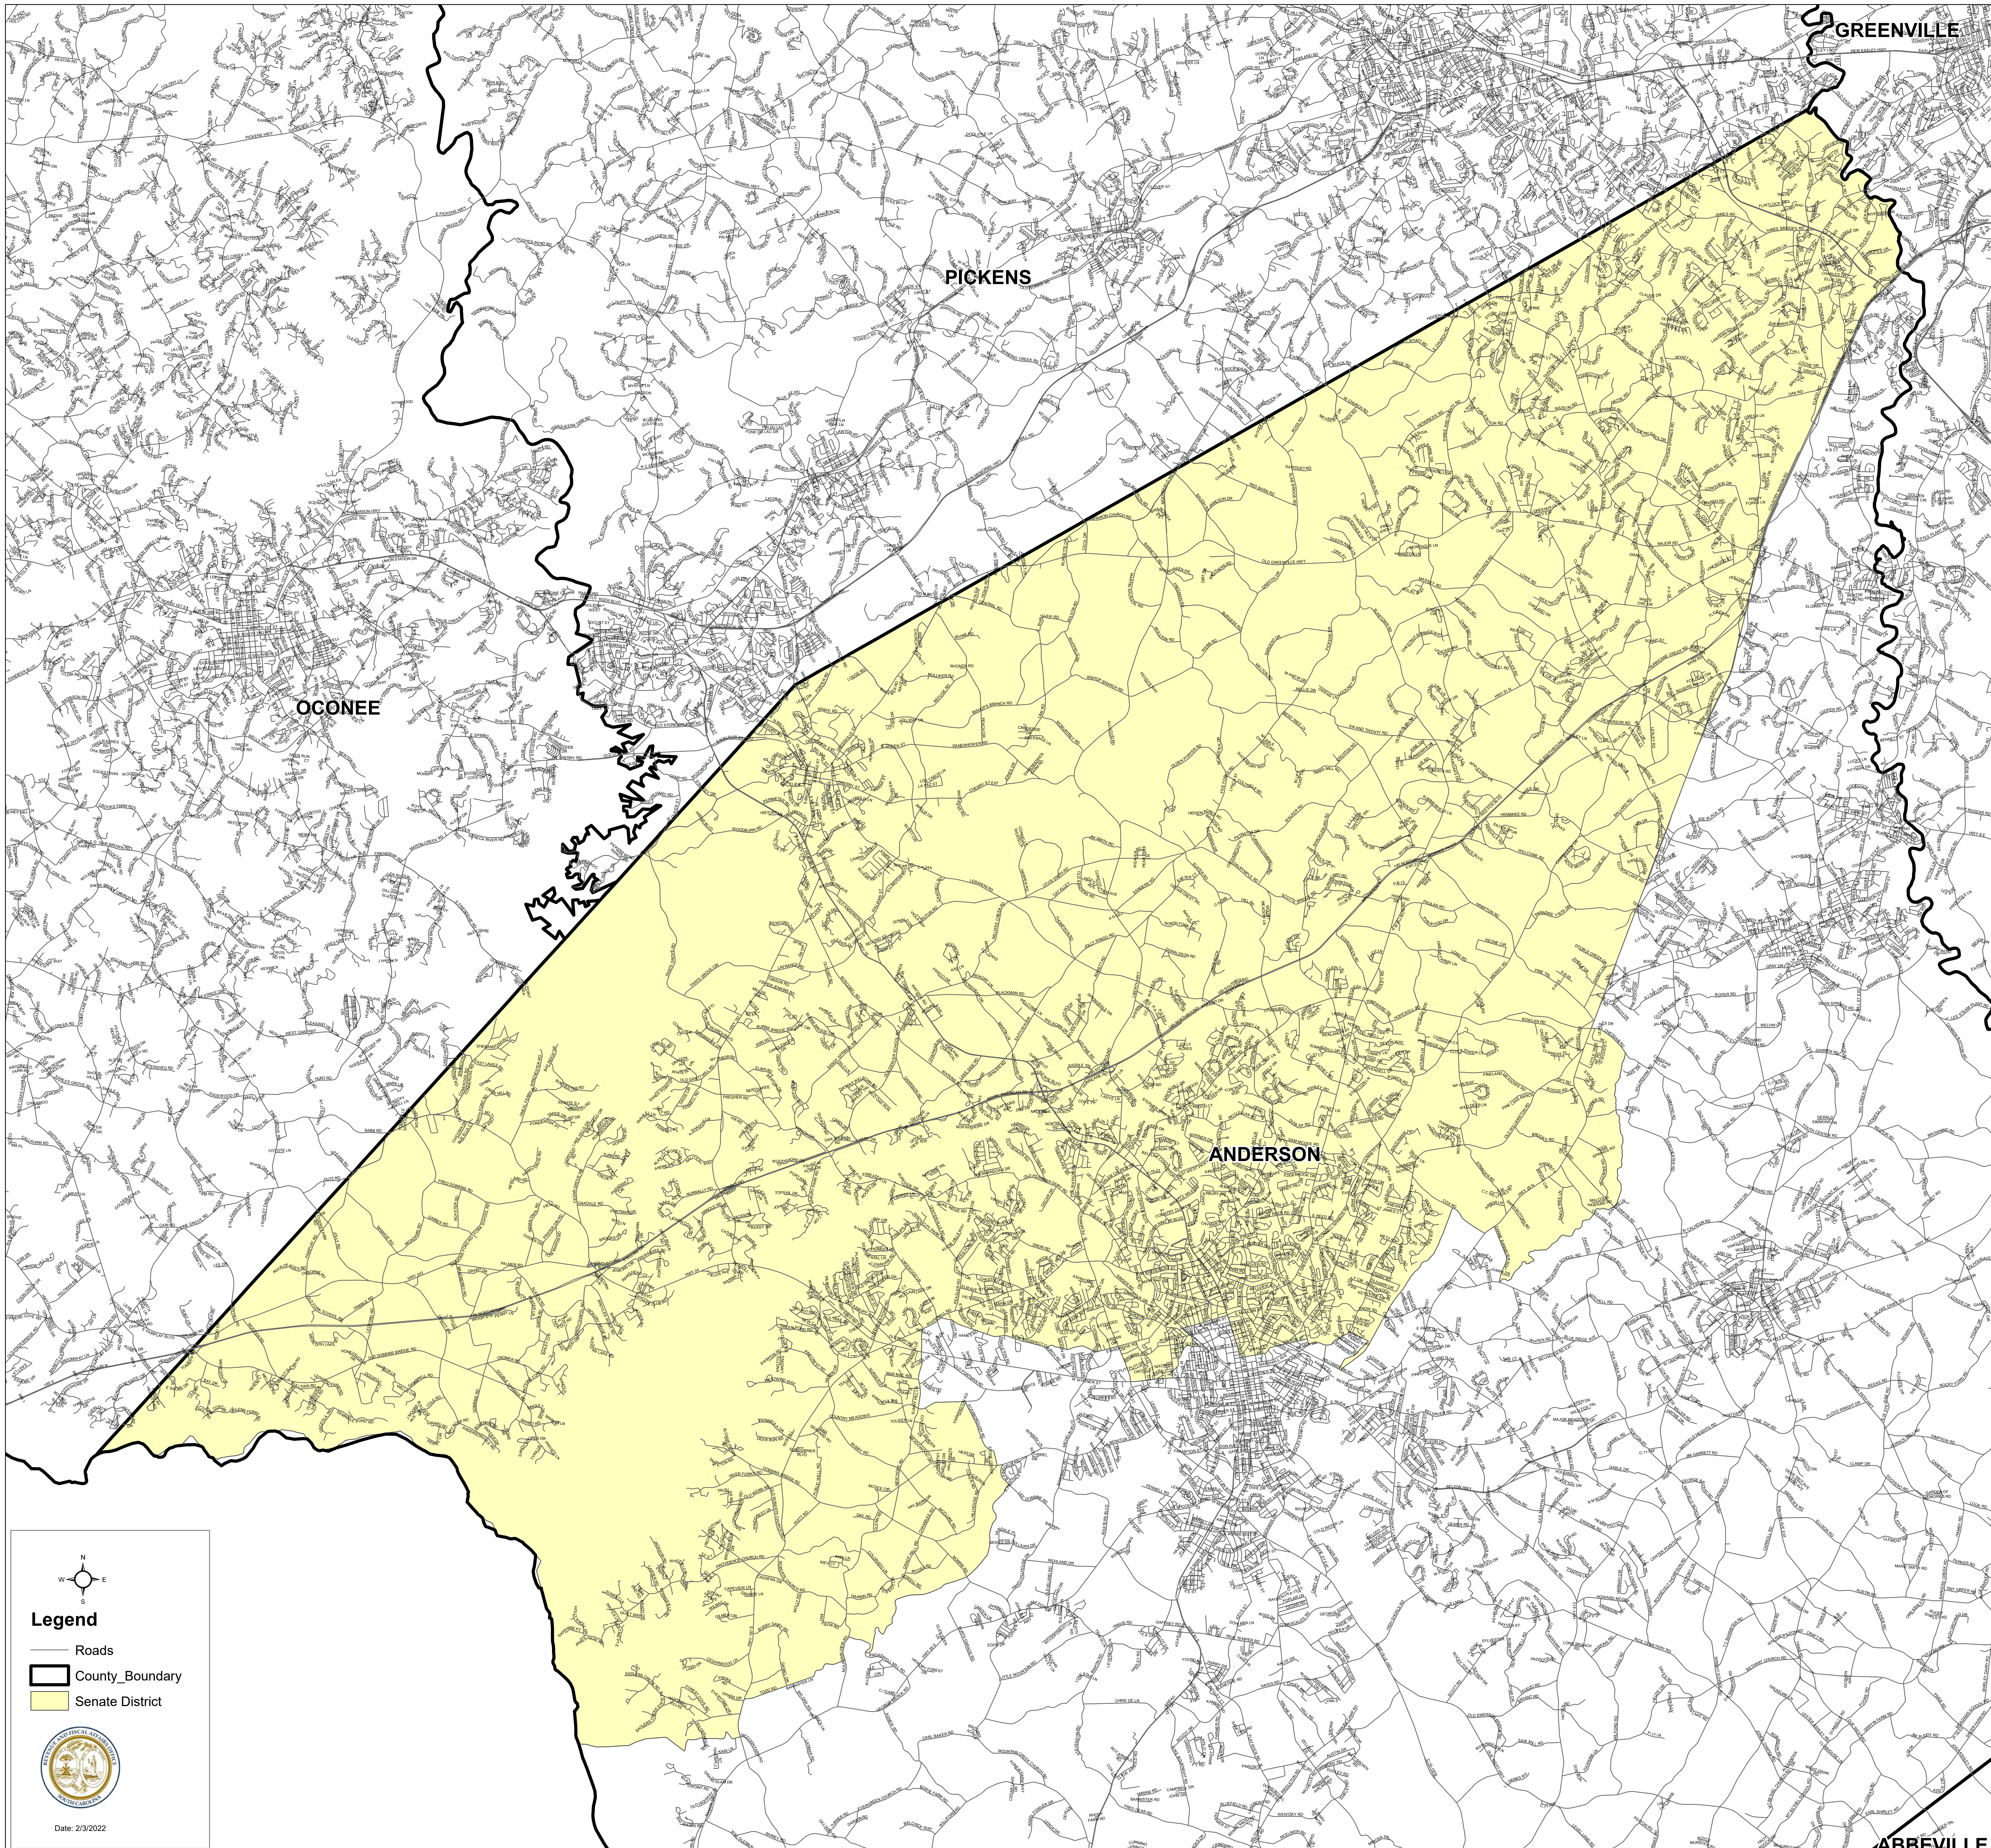

South Carolina Senate District 3

H.4493

Legend

- Roads
- County_Boundary
- Senate District

Date: 2/3/2022

ABBEVILLE